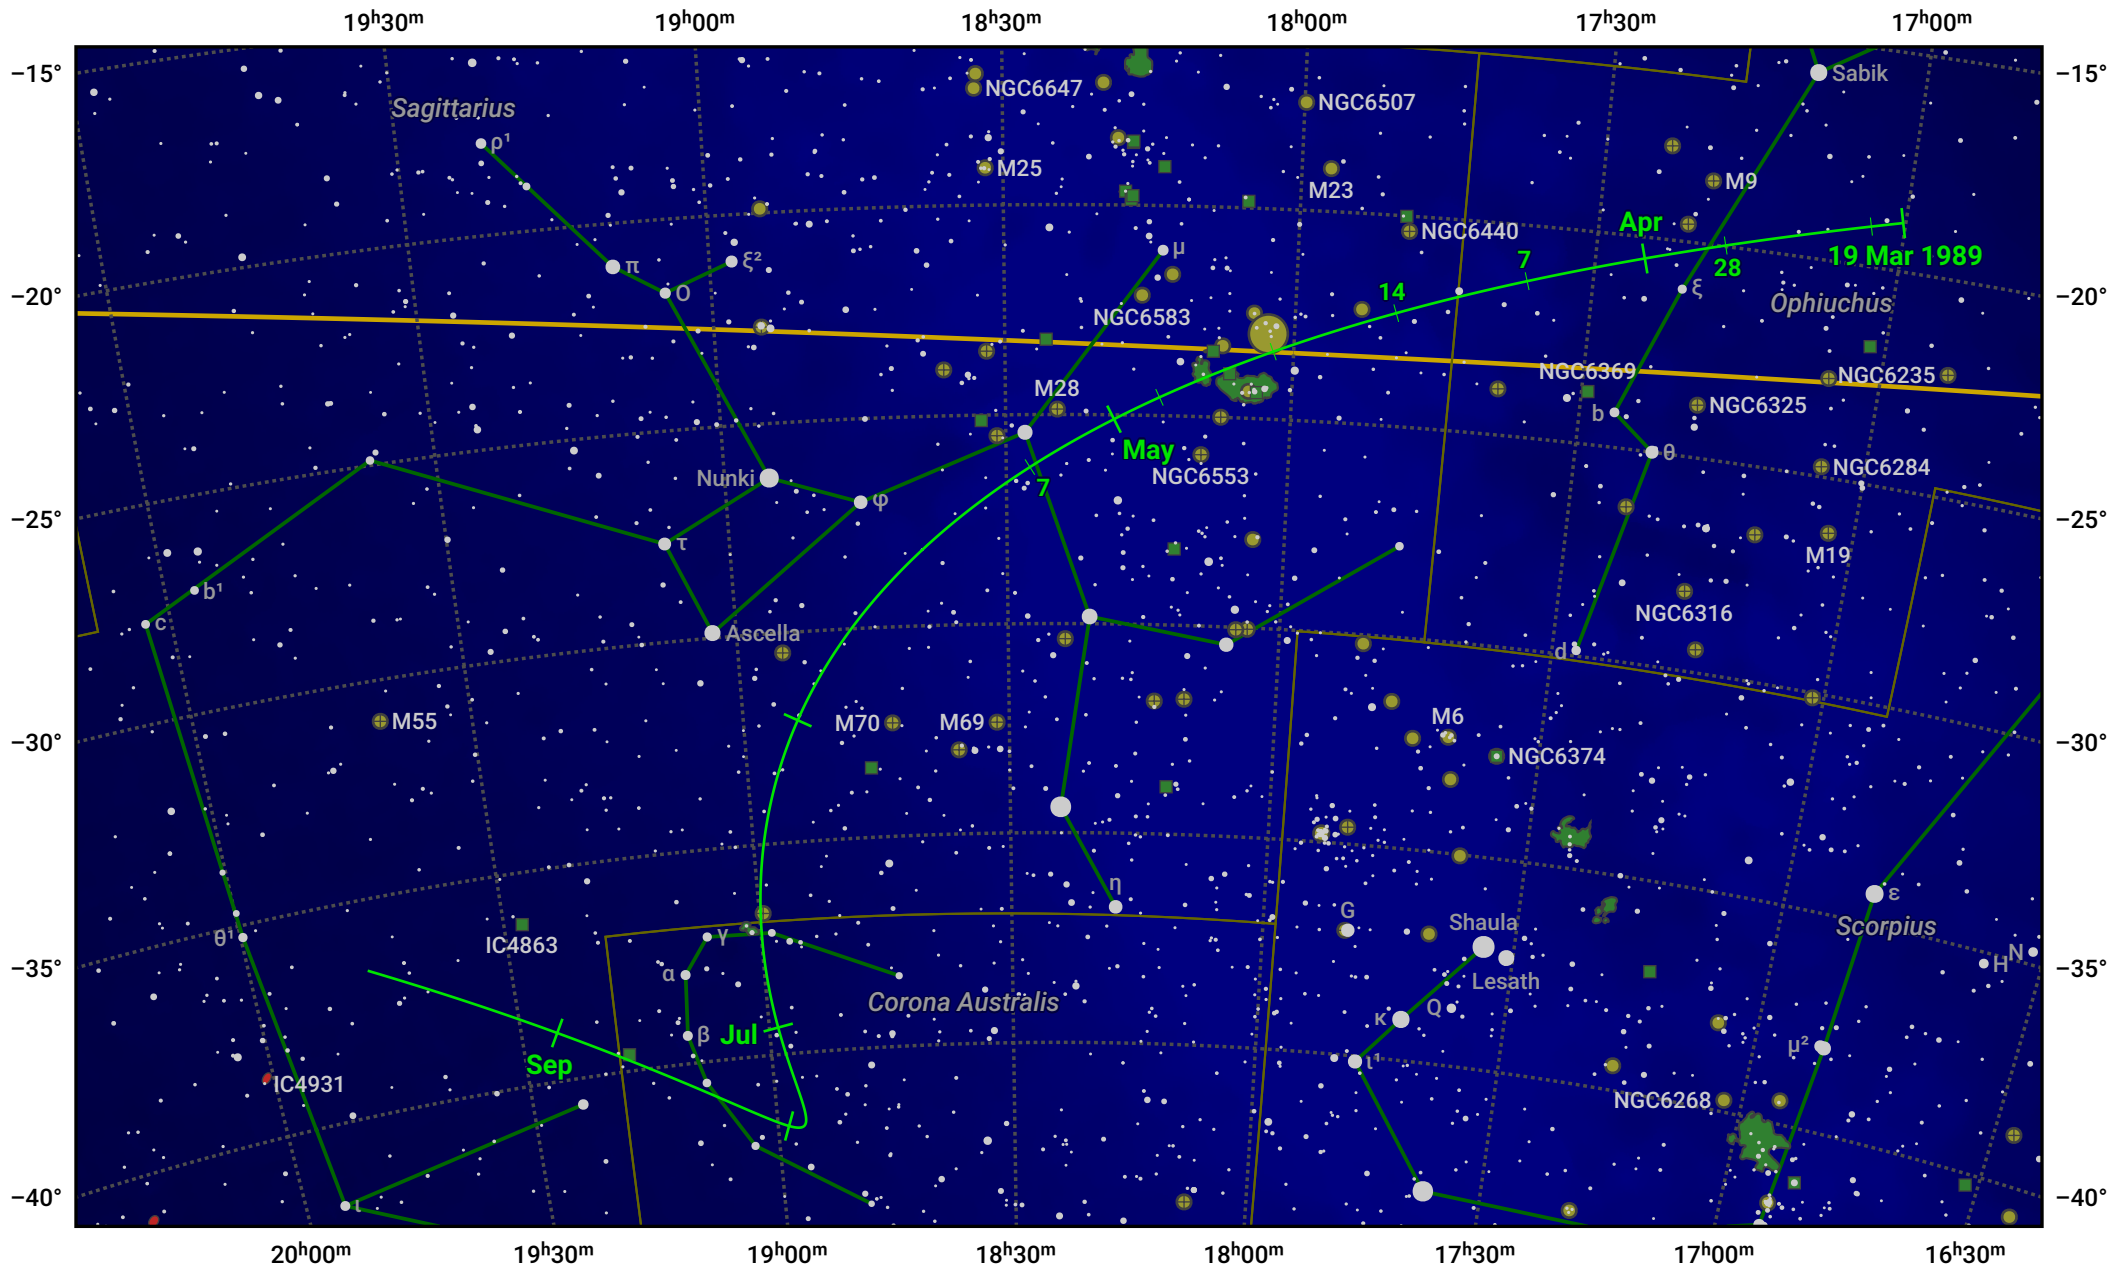

# The path of 71P/Clark starting on 19 Mar 1989

© Dominic Ford 2011–2024. Date markers placed at midnight UTC. Downloaded from <https://in-the-sky.org>

Magnitude scale: · 8.0 · 7.0 · 6.0 · 5.0 · 4.0 · 3.0 · 2.0 · 1.0

— Ecliptic Plane

● Galaxy    ■ Bright nebula    ● Open cluster    ⊕ Globular cluster

Date	Mag
1989 Apr 8	10.7
1989 Apr 30	9.6
1989 May 1	9.6
1989 Jun 1	8.6
1989 Jul 1	8.6
1989 Aug 4	9.7
1989 Aug 24	10.7
1989 Sep 1	11.1
1989 Sep 11	11.7