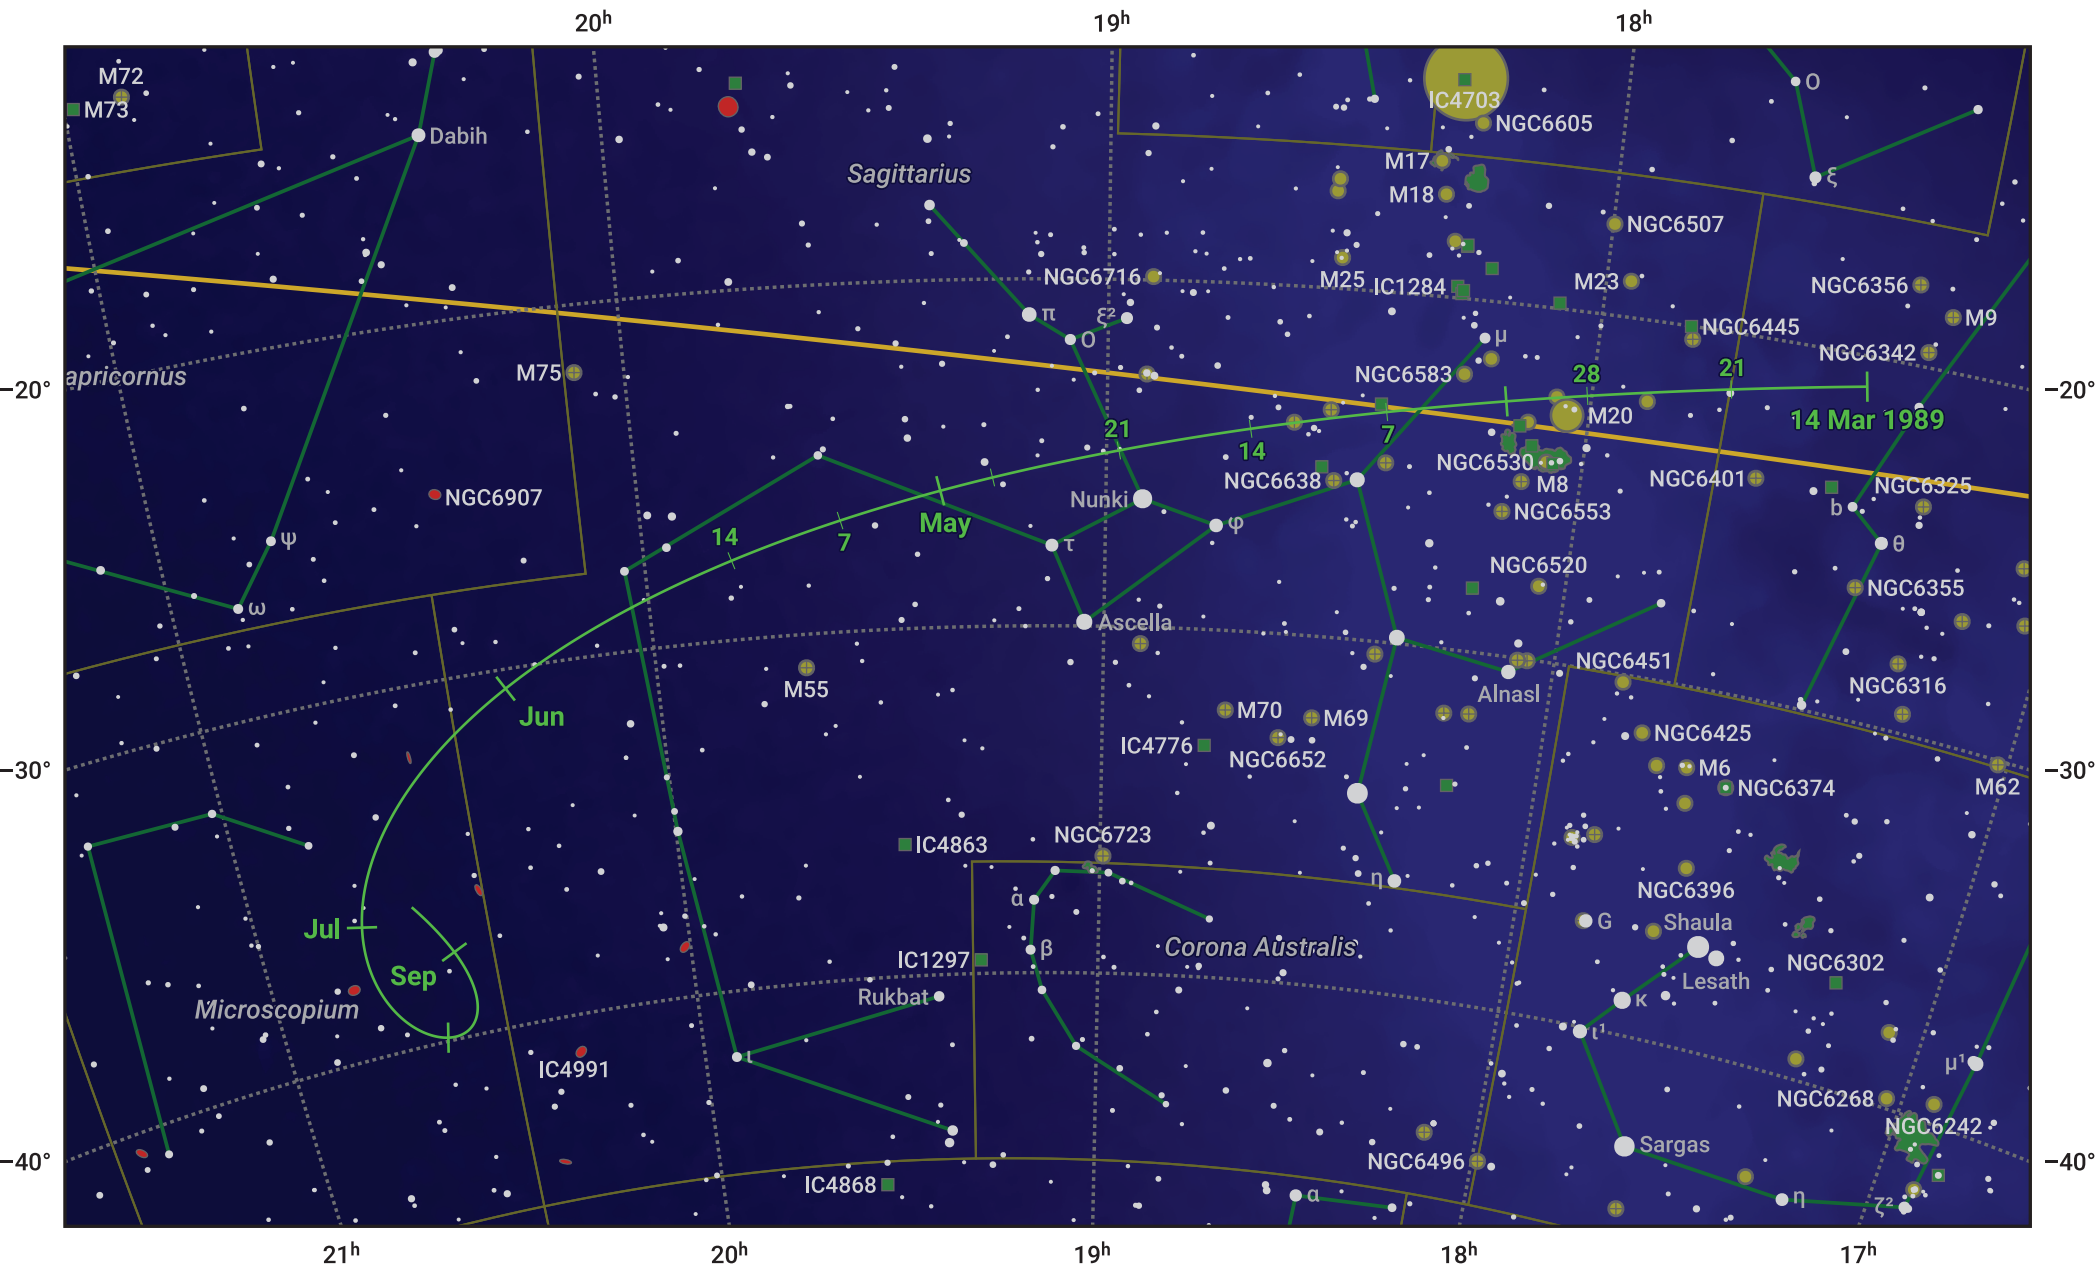

The path of 71P/Clark starting on 14 Mar 1989

© Dominic Ford 2011–2024. Date markers placed at midnight UTC. Downloaded from <https://in-the-sky.org>

Magnitude scale: ● 7.0 ● 6.0 ● 5.0 ● 4.0 ● 3.0 ● 2.0 ● 1.0

— Ecliptic Plane

● Galaxy ■ Bright nebula ● Open cluster ⊕ Globular cluster

Date	Mag
1989 Apr 5	10.6
1989 May 1	9.6
1989 Jul 1	9.0
1989 Aug 15	10.6
1989 Sep 1	11.6
1989 Sep 2	11.6