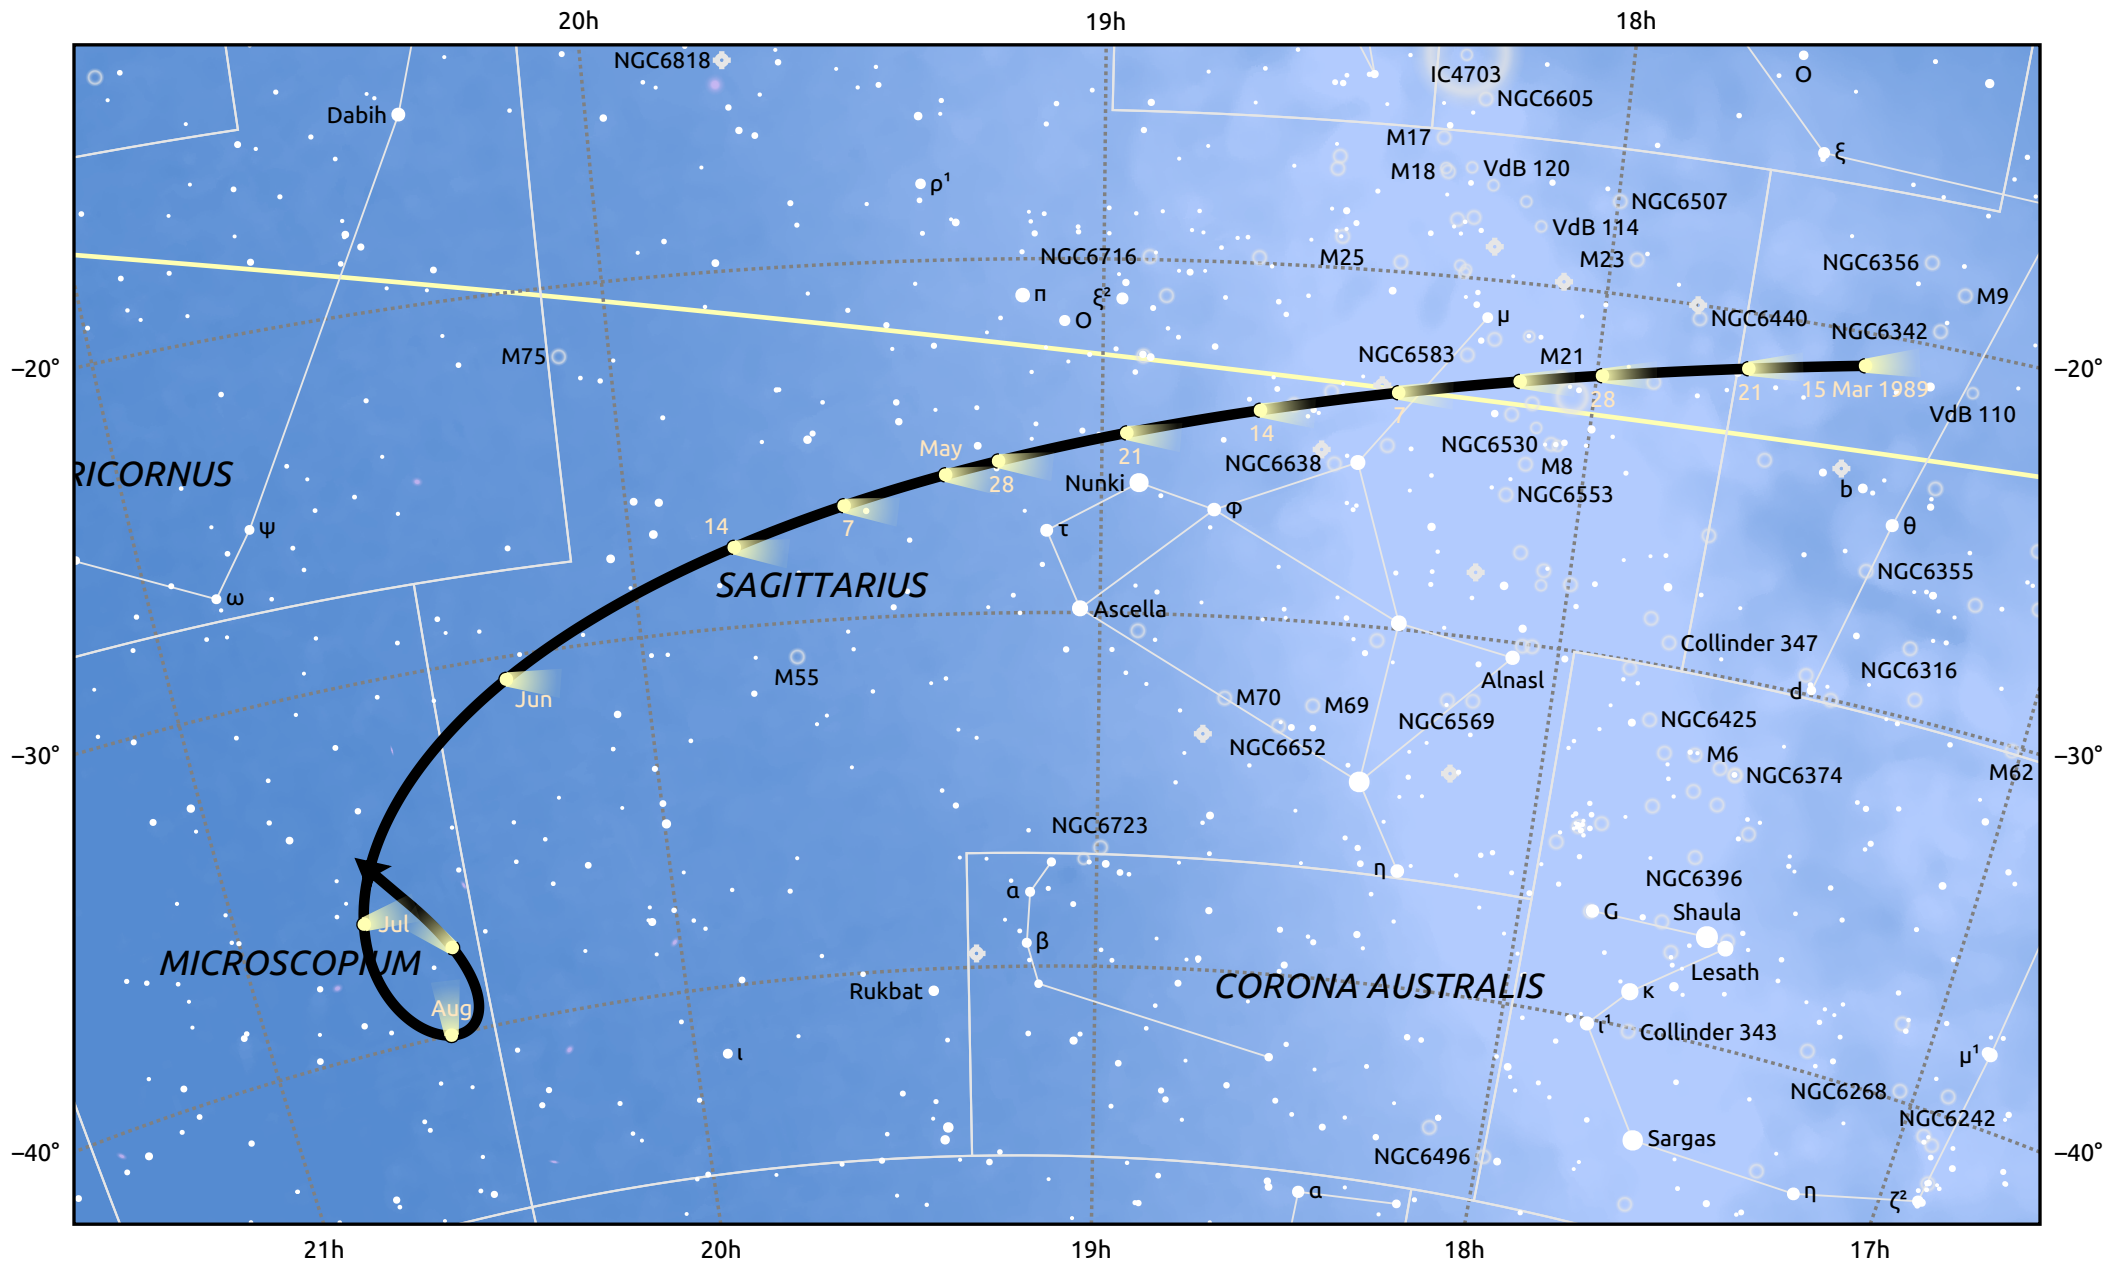

# The path of 71P/Clark starting on 15 Mar 1989

© Dominic Ford 2011–2025. Date markers placed at midnight UTC. Downloaded from <https://in-the-sky.org>

Magnitude scale: ● 7.0 ● 6.0 ● 5.0 ● 4.0 ● 3.0 ● 2.0 ● 1.0

— Ecliptic Plane

Galaxy    Bright nebula    Open cluster    Globular cluster    Planetary nebula

Date	Mag
1989 Apr 6	10.6
1989 May 1	9.6
1989 May 3	9.6
1989 Jul 1	9.0
1989 Aug 14	10.6
1989 Sep 1	11.6
1989 Sep 2	11.6