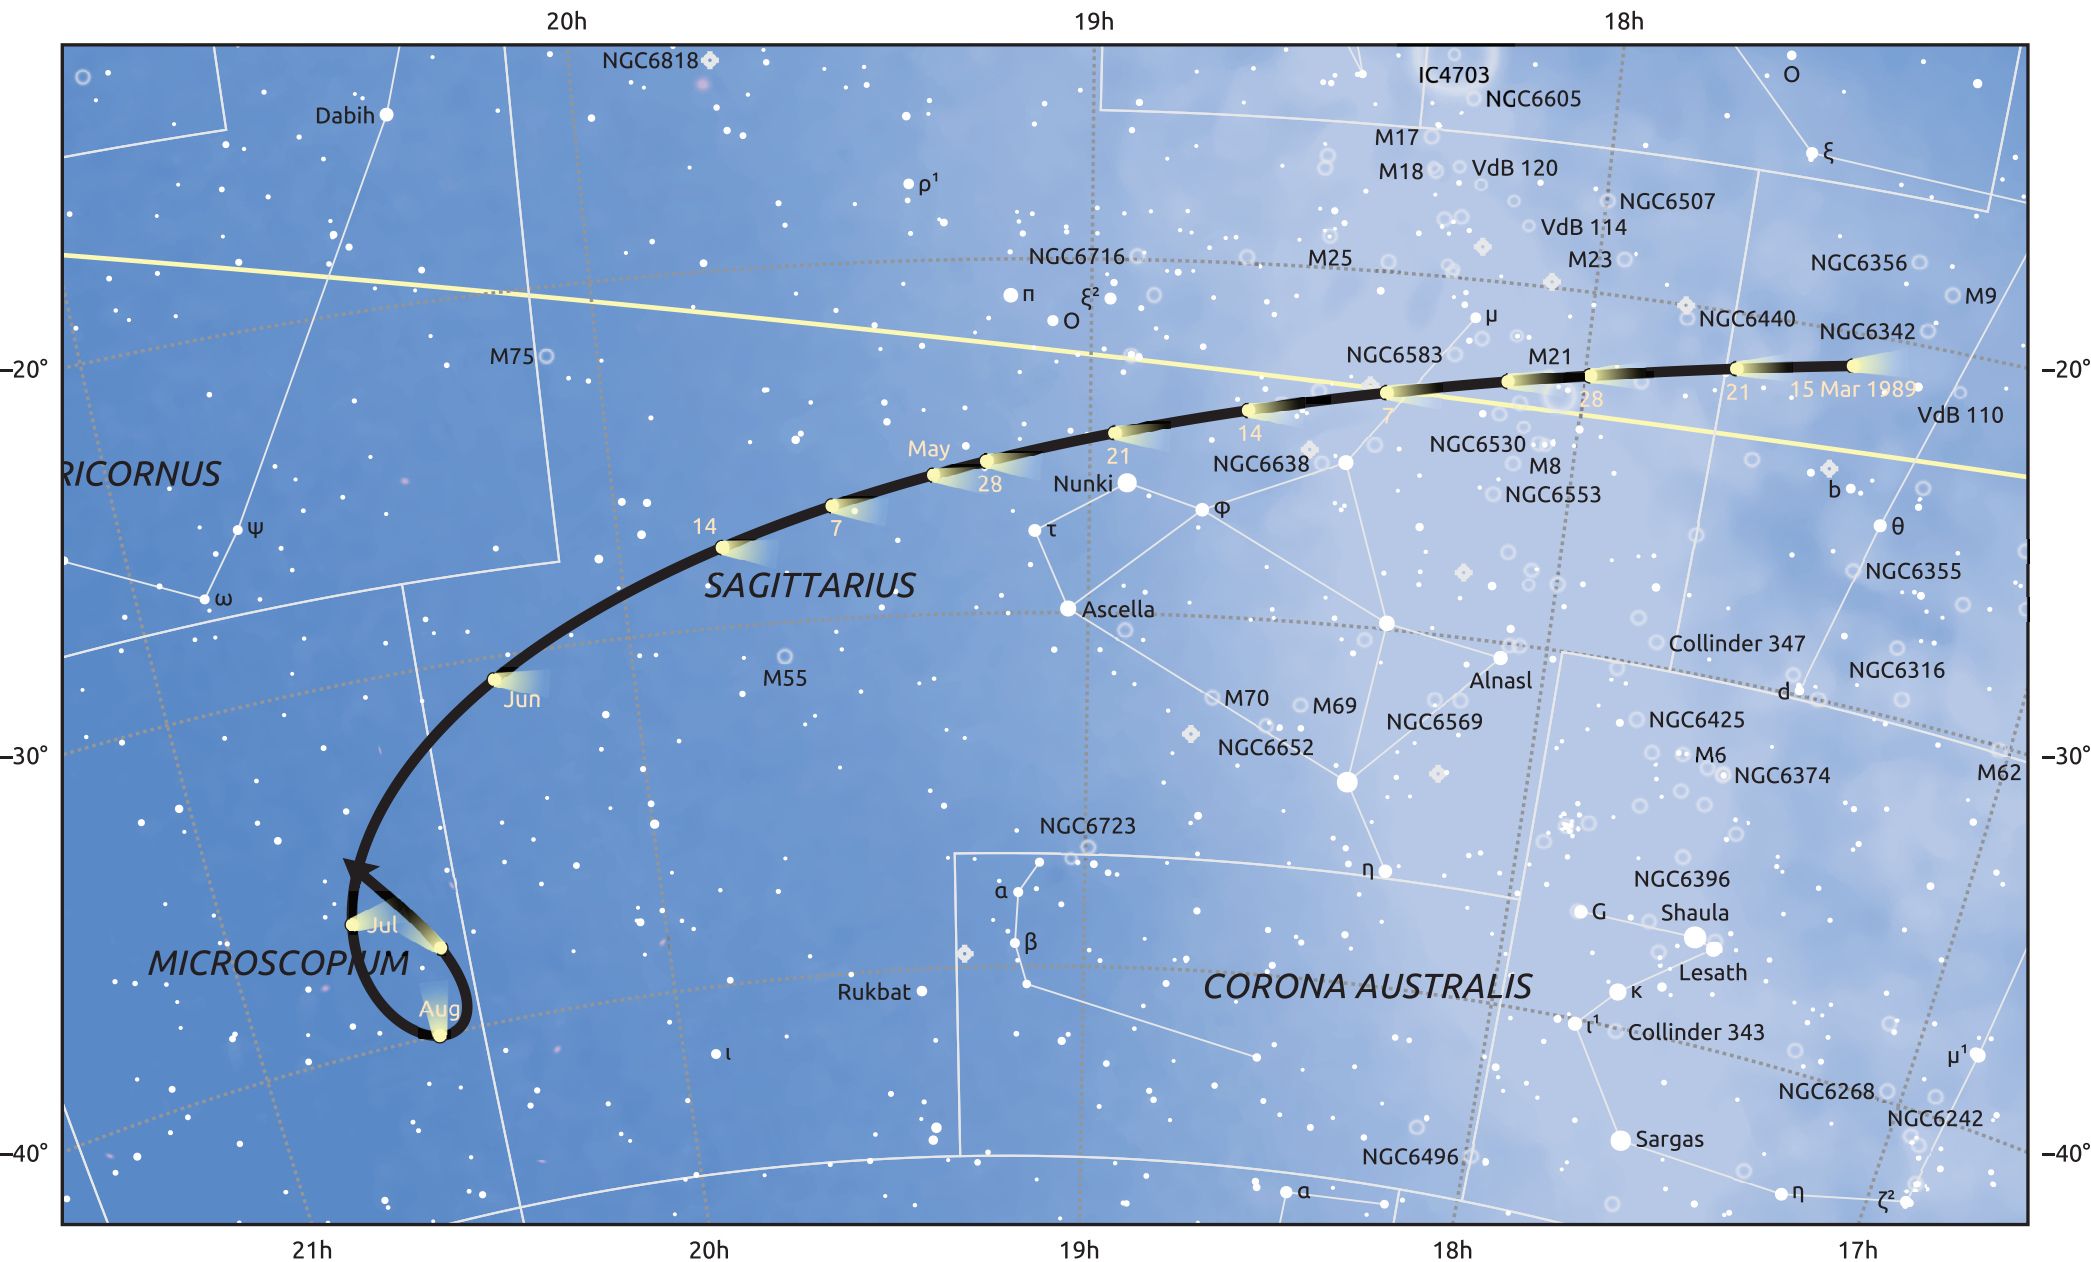

The path of 71P/Clark starting on 15 Mar 1989

© Dominic Ford 2011–2025. Date markers placed at midnight UTC. Downloaded from <https://in-the-sky.org>

Magnitude scale: ● 7.0 ● 6.0 ● 5.0 ● 4.0 ● 3.0 ● 2.0 ● 1.0

— Ecliptic Plane

Galaxy Bright nebula Open cluster Globular cluster Planetary nebula

Date	Mag
1989 Apr 6	10.6
1989 May 1	9.6
1989 May 3	9.6
1989 Jul 1	9.0
1989 Aug 14	10.6
1989 Sep 1	11.6
1989 Sep 2	11.6