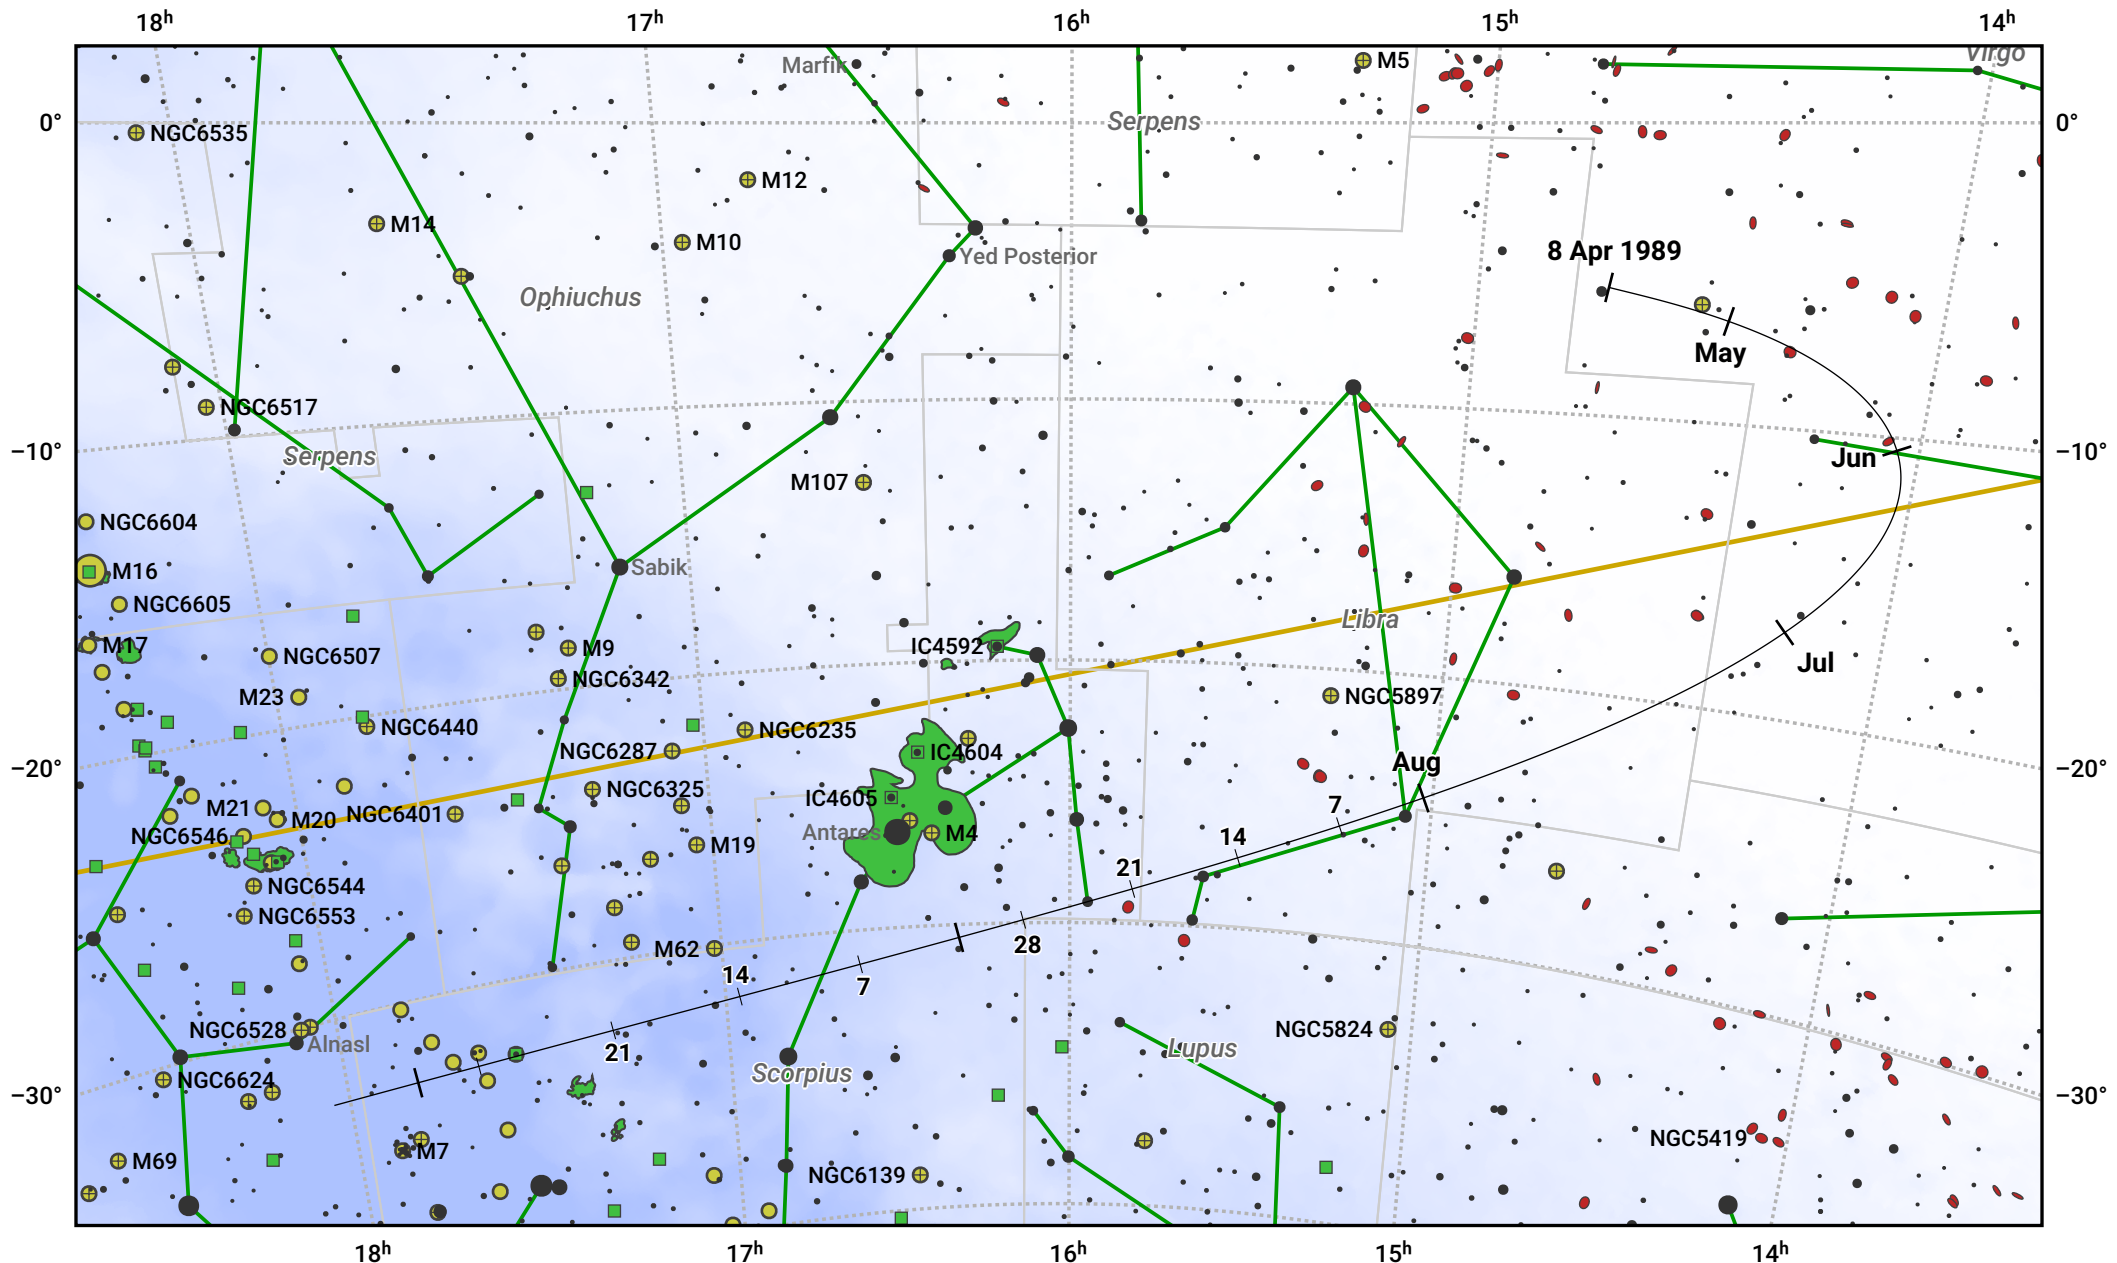

The path of 71P/Clark starting on 8 Apr 1989

© Dominic Ford 2011–2024. Date markers placed at midnight UTC. Downloaded from <https://in-the-sky.org>

Magnitude scale: • 7.0 • 6.0 • 5.0 • 4.0 • 3.0 • 2.0 • 1.0

— Ecliptic Plane

● Galaxy
 ■ Bright nebula
 ● Open cluster
 ⊕ Globular cluster

Date	Mag
1989 Apr 27	11.2
1989 May 1	11.0
1989 May 22	10.1
1989 Jul 1	9.4
1989 Sep 1	10.3
1989 Sep 25	11.2