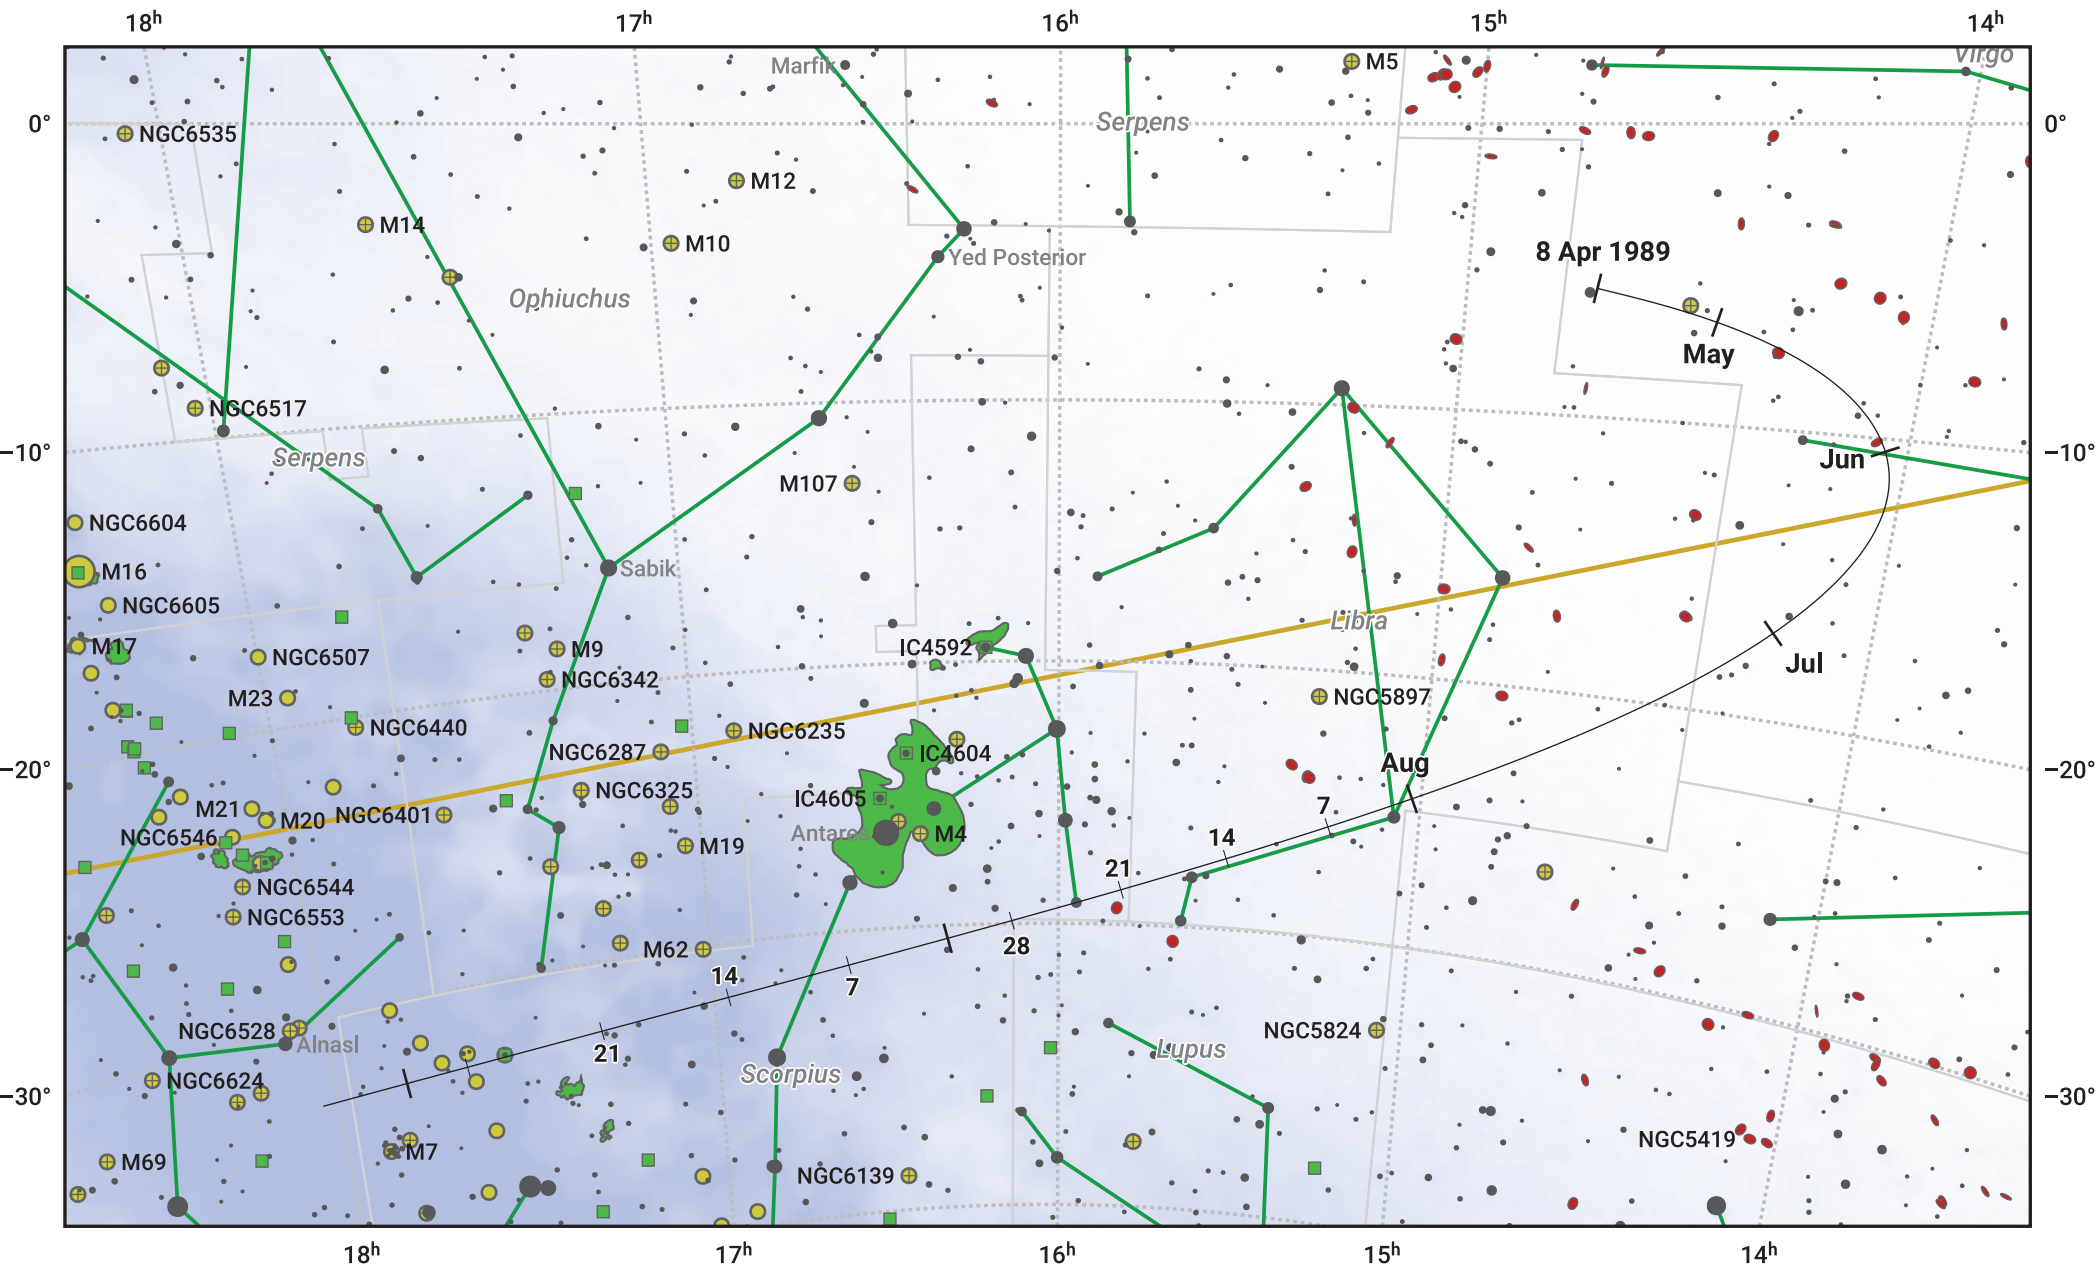

The path of 71P/Clark starting on 8 Apr 1989

© Dominic Ford 2011–2024. Date markers placed at midnight UTC. Downloaded from <https://in-the-sky.org>

Magnitude scale: ● 7.0 ● 6.0 ● 5.0 ● 4.0 ● 3.0 ● 2.0 ● 1.0

— Ecliptic Plane

● Galaxy ■ Bright nebula ● Open cluster ⊕ Globular cluster

Date	Mag
1989 Apr 27	11.2
1989 May 1	11.0
1989 May 22	10.1
1989 Jul 1	9.4
1989 Sep 1	10.3
1989 Sep 25	11.2