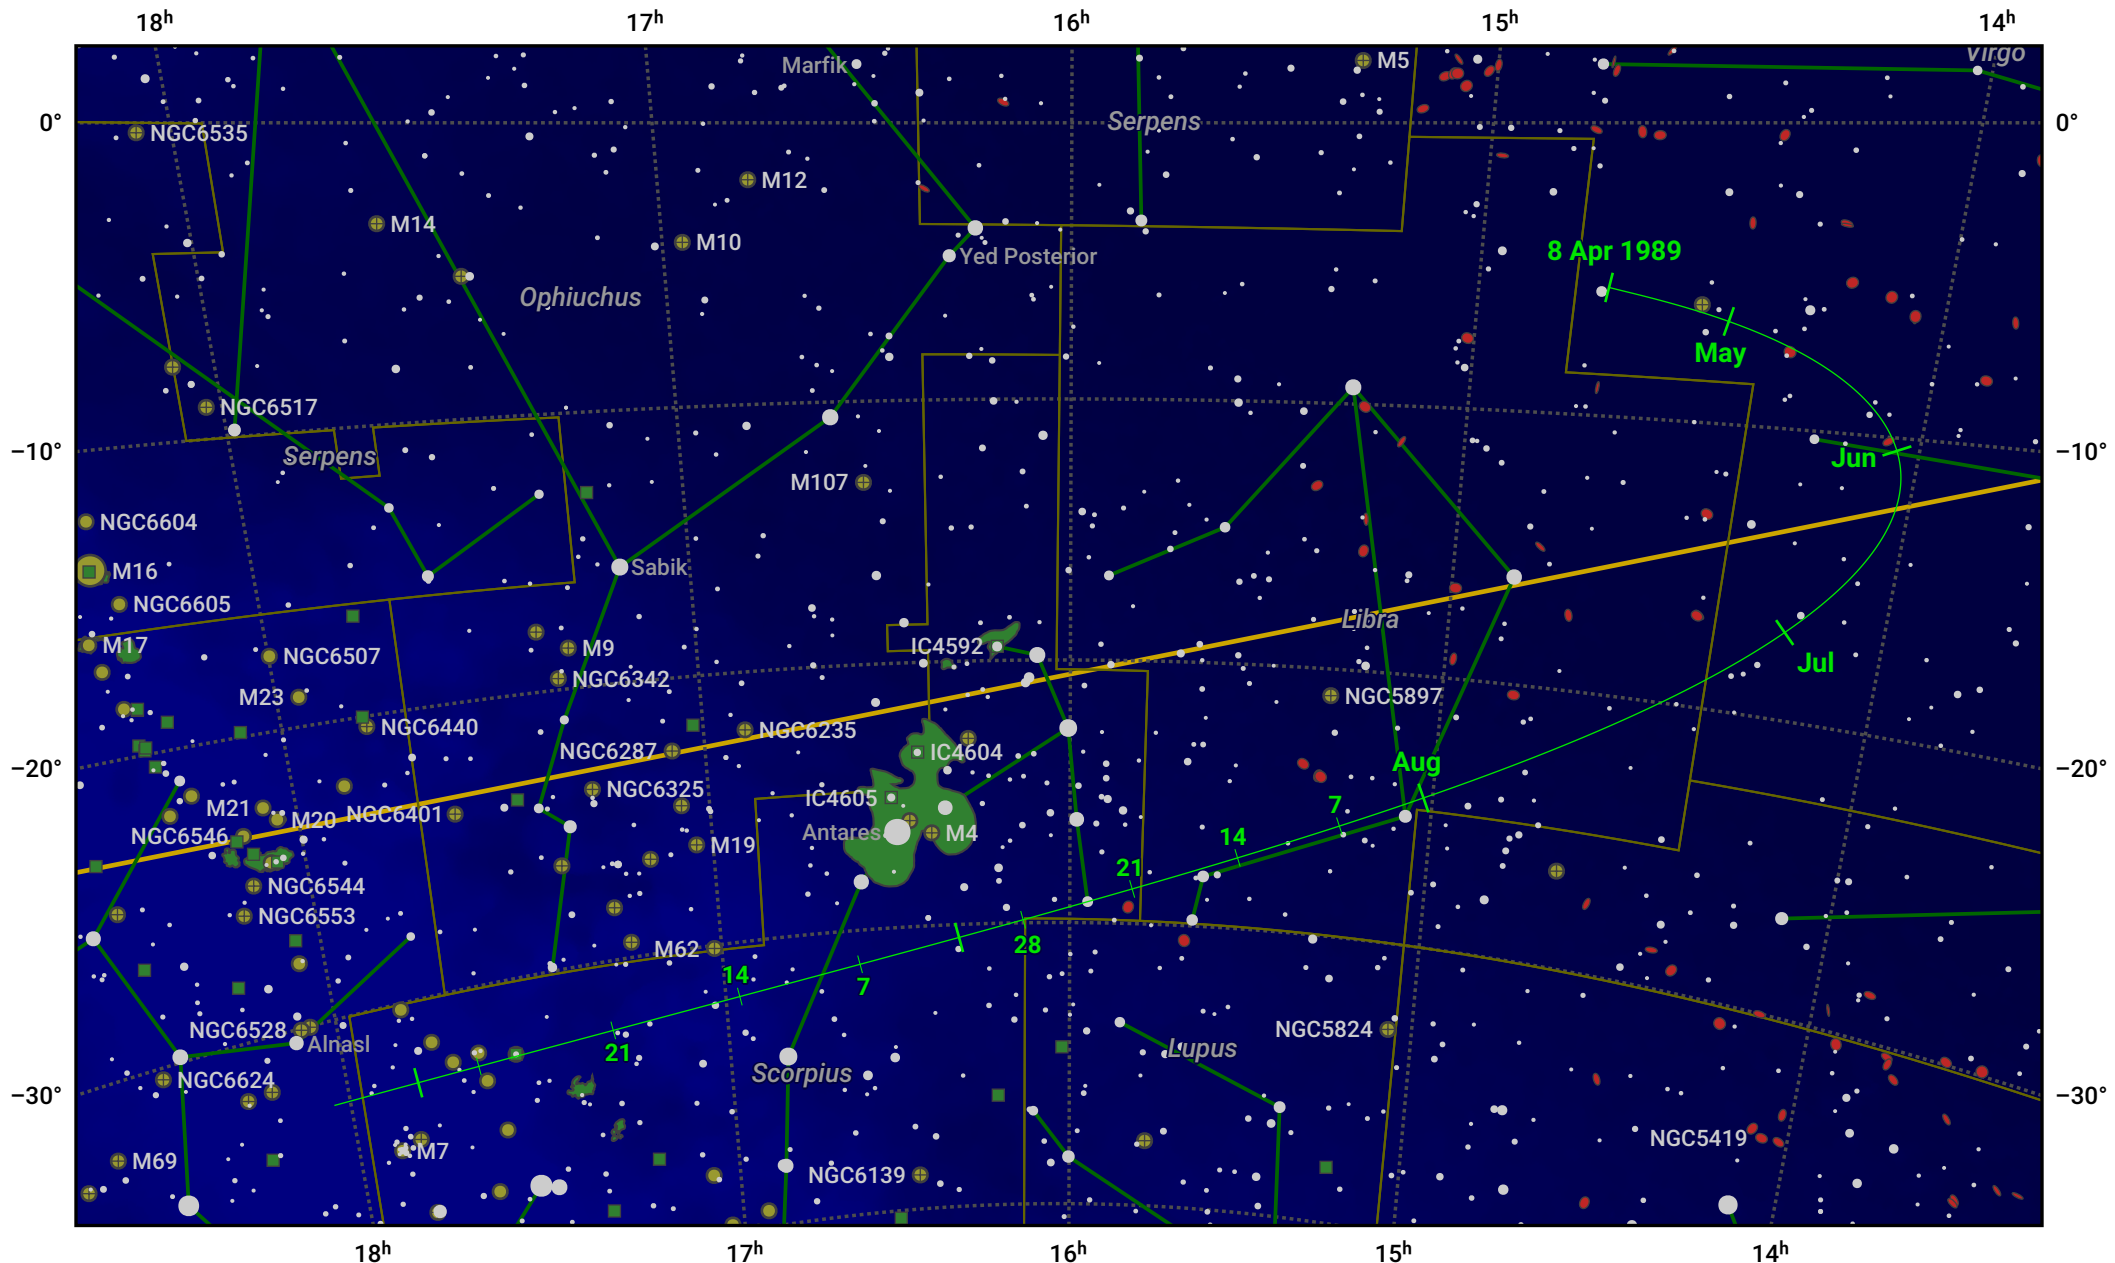

The path of 71P/Clark starting on 8 Apr 1989

© Dominic Ford 2011–2024. Date markers placed at midnight UTC. Downloaded from <https://in-the-sky.org>

Magnitude scale: • 7.0 • 6.0 • 5.0 • 4.0 • 3.0 • 2.0 • 1.0

— Ecliptic Plane

● Galaxy ■ Bright nebula ● Open cluster ⊕ Globular cluster

Date	Mag
1989 Apr 27	11.2
1989 May 1	11.0
1989 May 22	10.1
1989 Jul 1	9.4
1989 Sep 1	10.3
1989 Sep 25	11.2