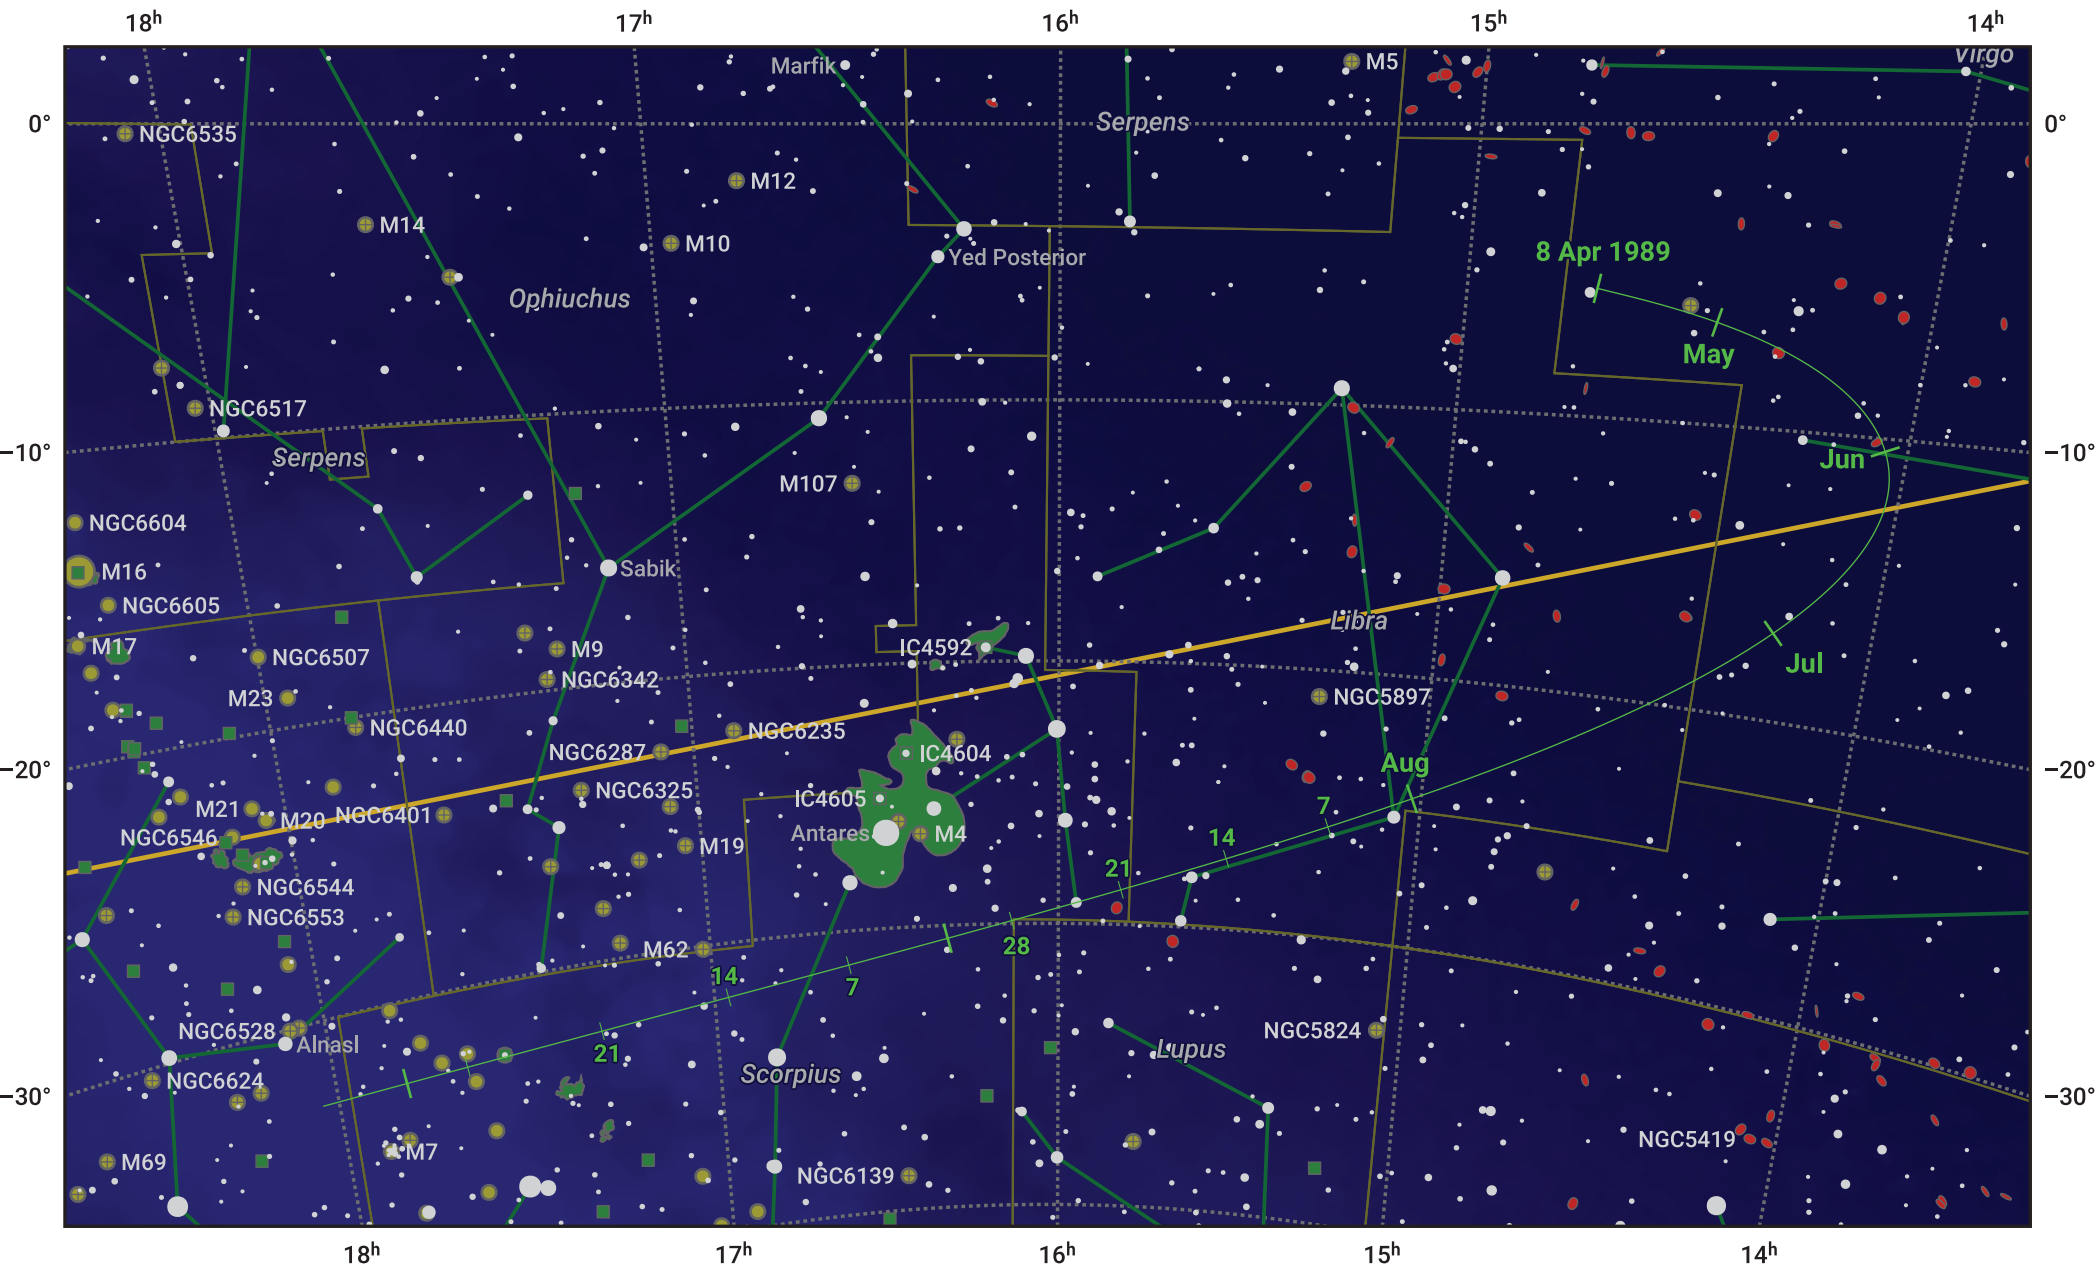

# The path of 71P/Clark starting on 8 Apr 1989

© Dominic Ford 2011–2024. Date markers placed at midnight UTC. Downloaded from <https://in-the-sky.org>

Magnitude scale: ● 7.0 ● 6.0 ● 5.0 ● 4.0 ● 3.0 ● 2.0 ● 1.0

— Ecliptic Plane

● Galaxy    ■ Bright nebula    ● Open cluster    ● Globular cluster

Date	Mag
1989 Apr 27	11.2
1989 May 1	11.0
1989 May 22	10.1
1989 Jul 1	9.4
1989 Sep 1	10.3
1989 Sep 25	11.2