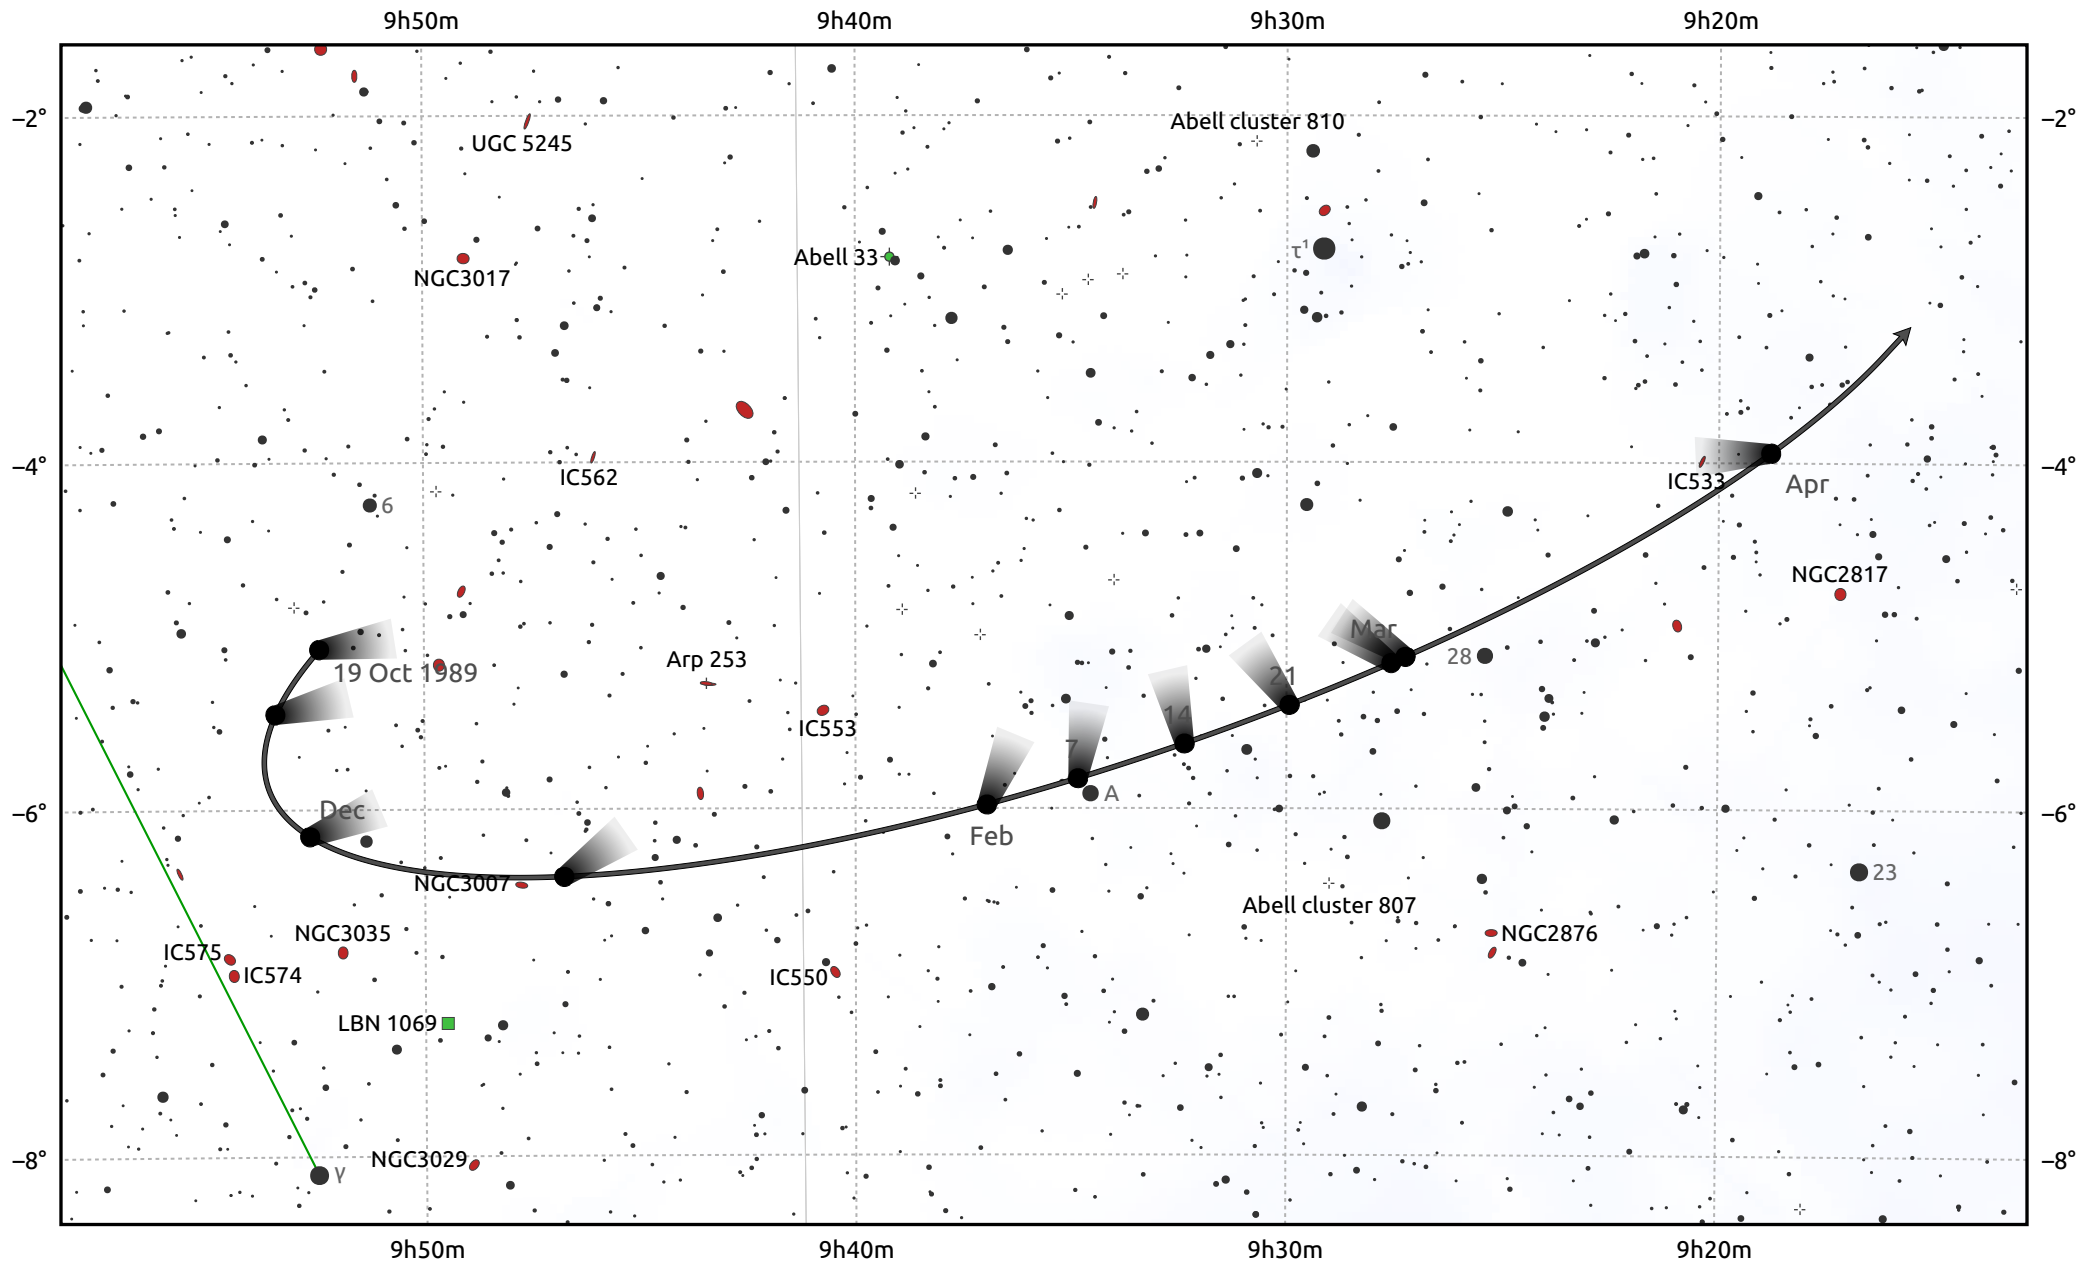

The path of 1P/Halley starting on 19 Oct 1989

© Dominic Ford 2011–2026. Date markers placed at midnight UTC. Downloaded from <https://in-the-sky.org>

Date	Mag
1989 Nov 1	nan
1990 Jan 1	nan
1990 Mar 1	nan