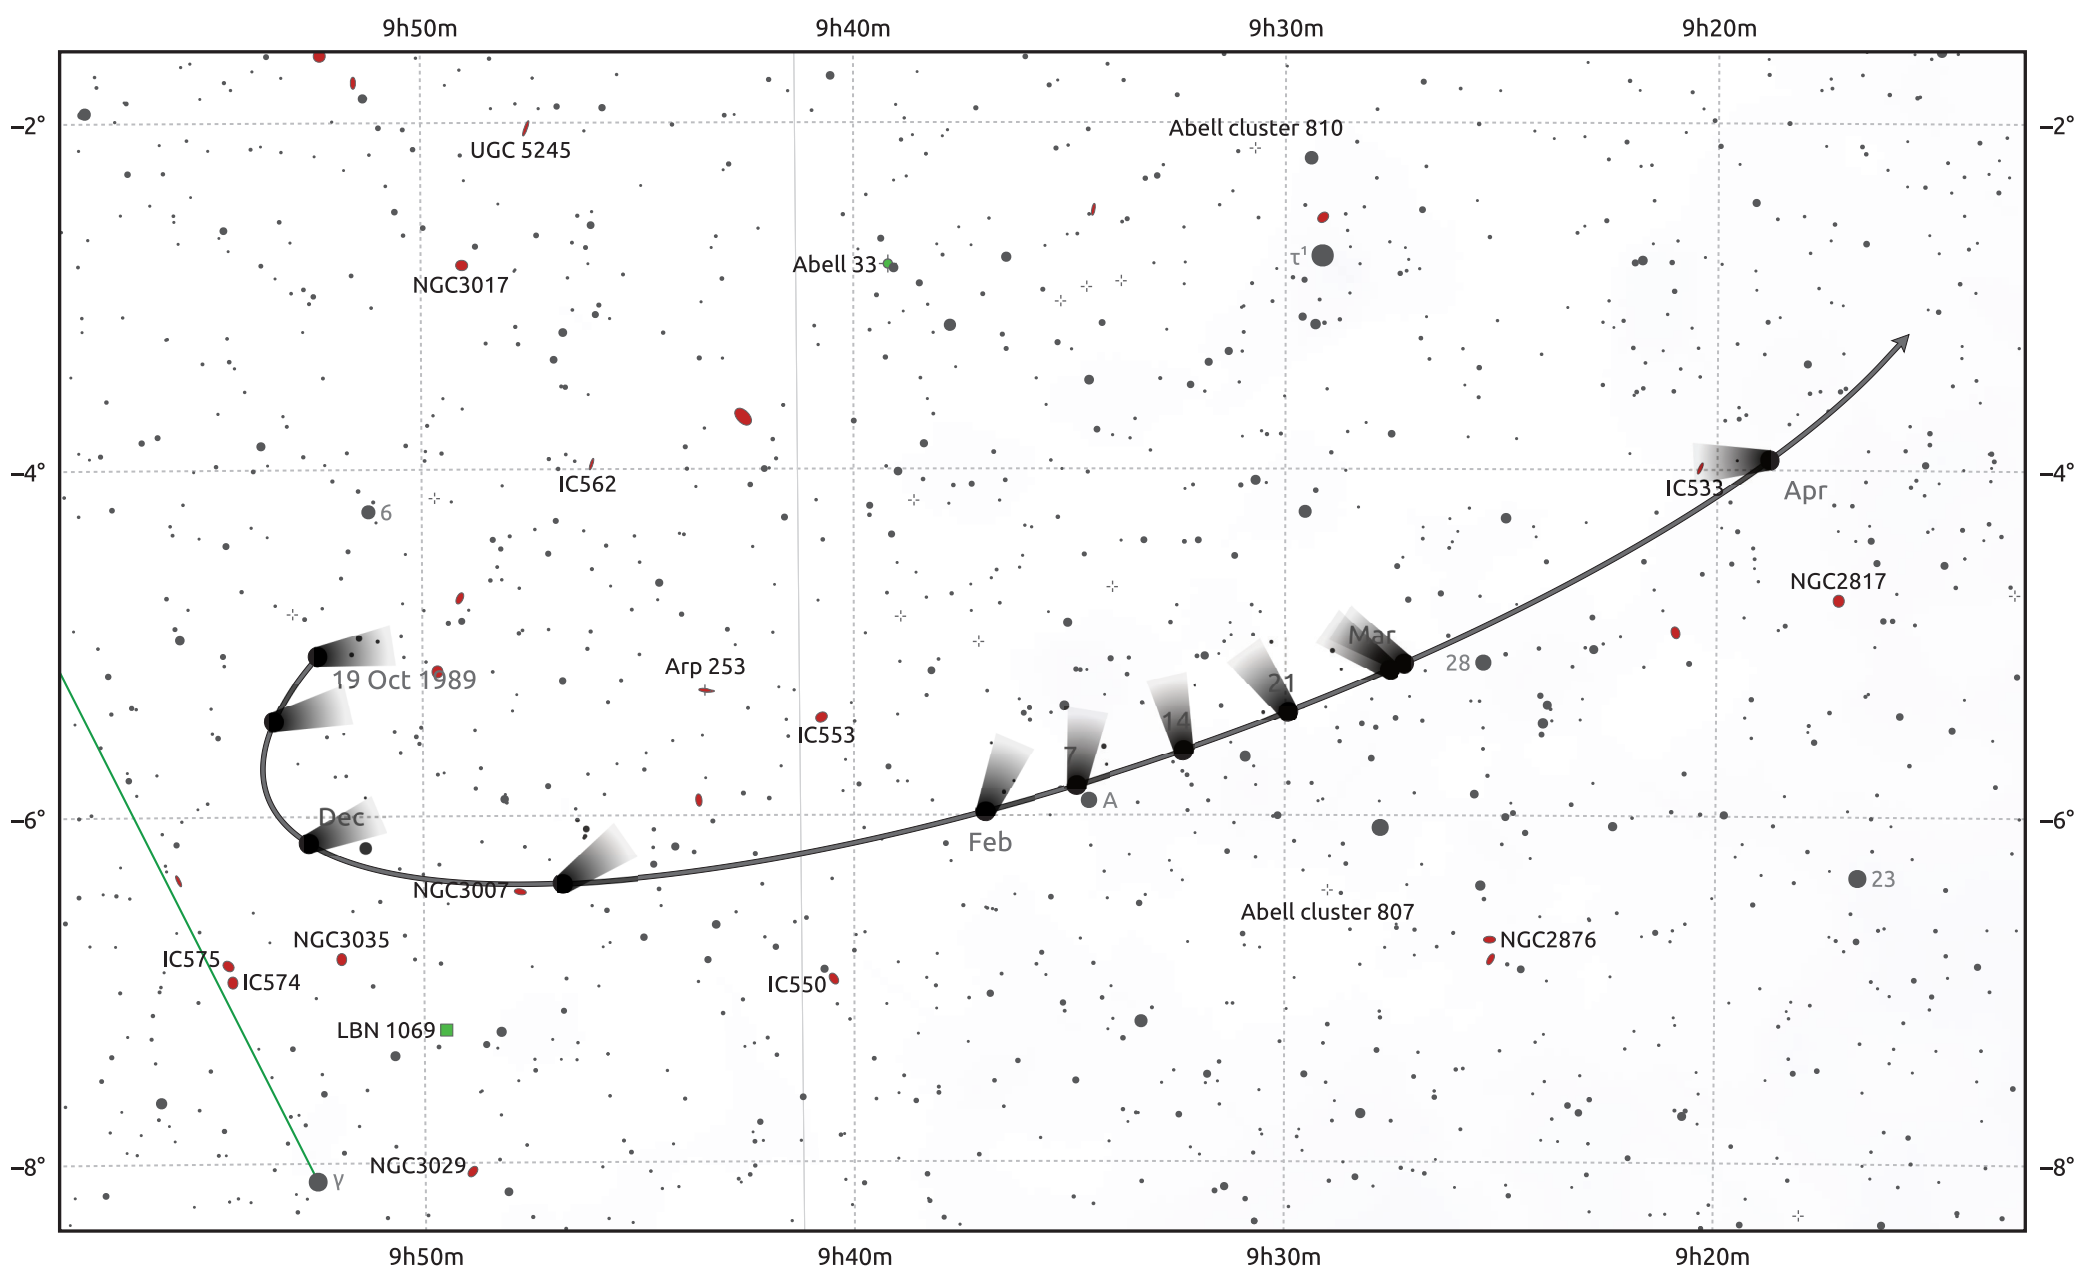

The path of 1P/Halley starting on 19 Oct 1989

© Dominic Ford 2011–2026. Date markers placed at midnight UTC. Downloaded from <https://in-the-sky.org>

Magnitude scale: 11.0 10.0 9.0 8.0 7.0 6.0 5.0 4.0

— Ecliptic Plane

- Galaxy
- Bright nebula
- Open cluster
- ⊕ Globular cluster
- ★ Planetary nebula

Date	Mag
1989 Nov 1	nan
1990 Jan 1	nan
1990 Mar 1	nan