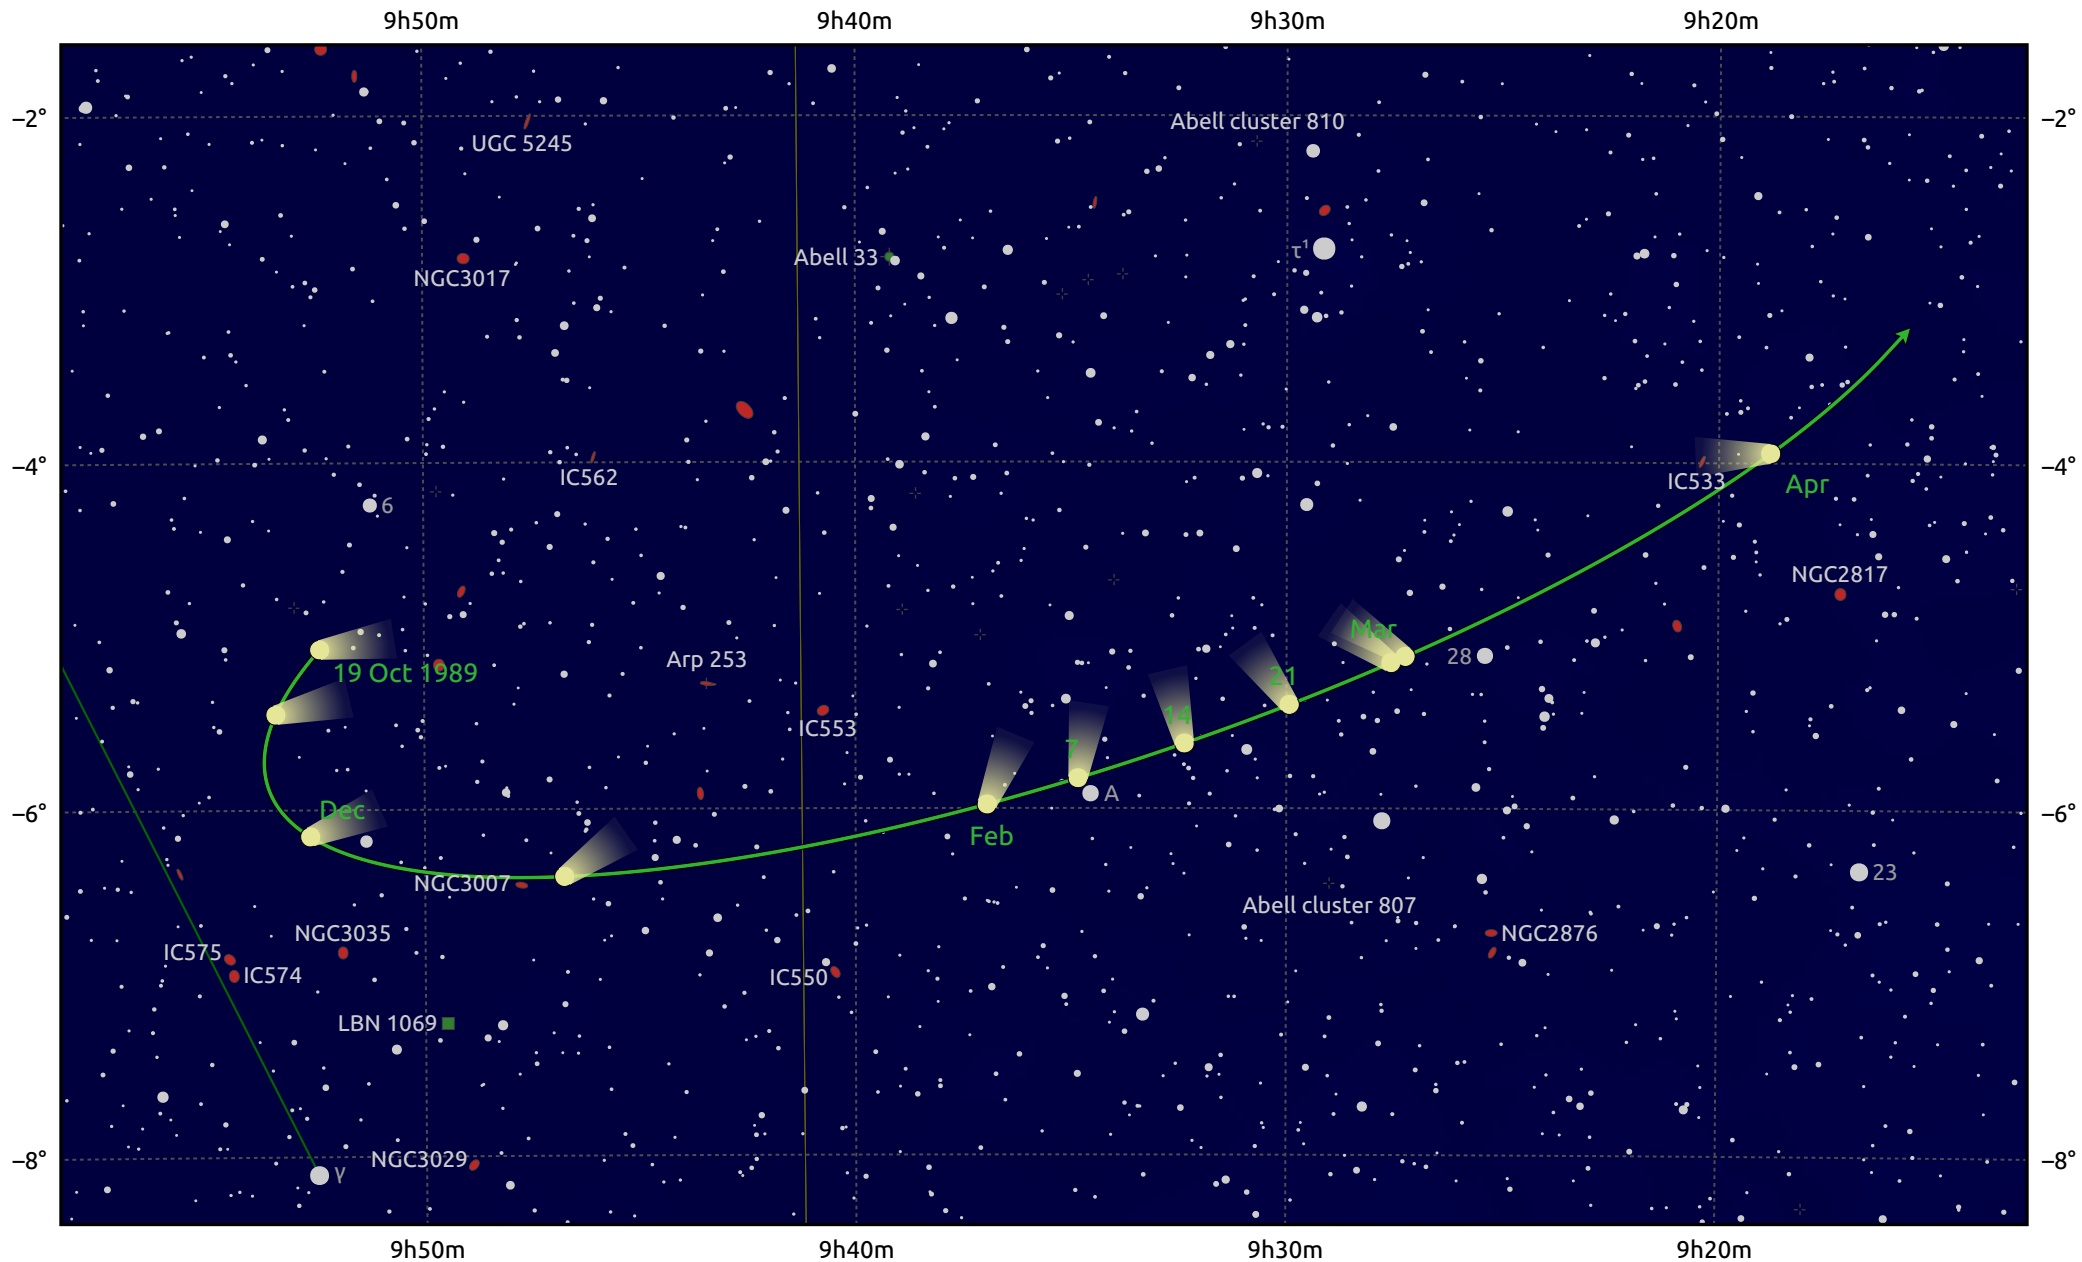

The path of 1P/Halley starting on 19 Oct 1989

© Dominic Ford 2011–2026. Date markers placed at midnight UTC. Downloaded from <https://in-the-sky.org>

Magnitude scale: · 11.0 · 10.0 · 9.0 · 8.0 · 7.0 · 6.0 · 5.0 · 4.0

— Ecliptic Plane

● Galaxy ■ Bright nebula ● Open cluster ● Globular cluster ● Planetary nebula

Date	Mag
1989 Nov 1	nan
1990 Jan 1	nan
1990 Mar 1	nan