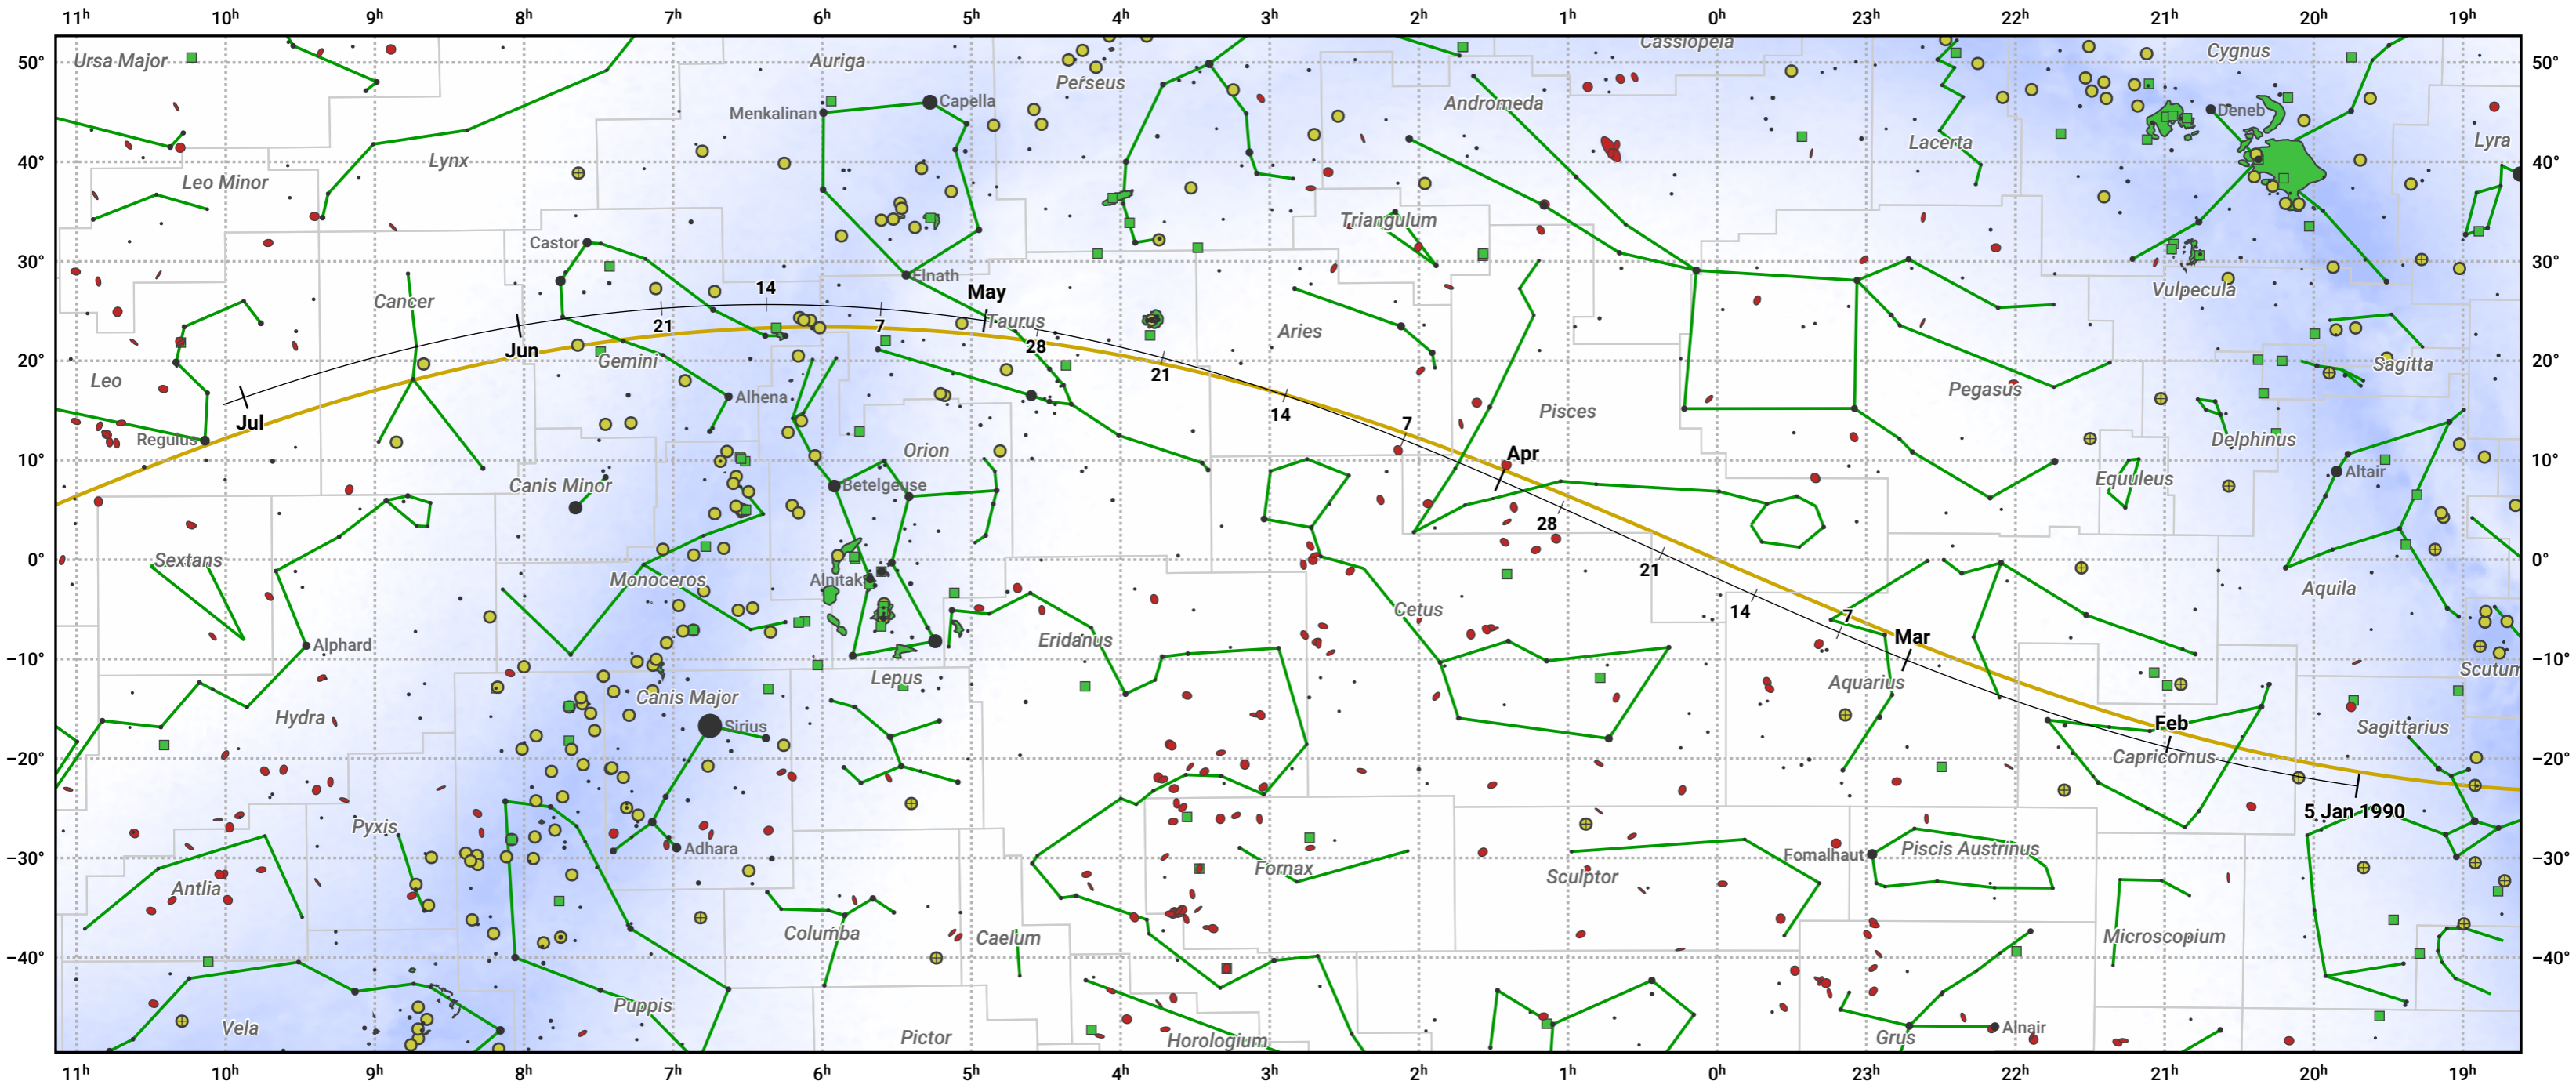

The path of 45P/Honda-Mrkos-Pajdusakova starting on 5 Jan 1990

© Dominic Ford 2011–2024. Date markers placed at midnight UTC. Downloaded from <https://in-the-sky.org>

Magnitude scale: -5.0 -4.0 -3.0 -2.0 -1.0 0.0 -1.0 -2.0

— Ecliptic Plane

Galaxy Bright nebula Open cluster + Globular cluster

Date	Mag
1990 Jan 23	15.1
1990 Feb 6	14.0
1990 Feb 18	13.0
1990 Feb 28	12.0
1990 Mar 1	11.9
1990 Mar 10	10.9
1990 Mar 19	9.8
1990 Mar 31	8.8
1990 Apr 26	9.9
1990 May 1	10.4
1990 May 6	10.9
1990 May 16	11.9
1990 May 27	13.0
1990 Jun 8	14.0
1990 Jun 22	15.1
1990 Jul 1	15.7