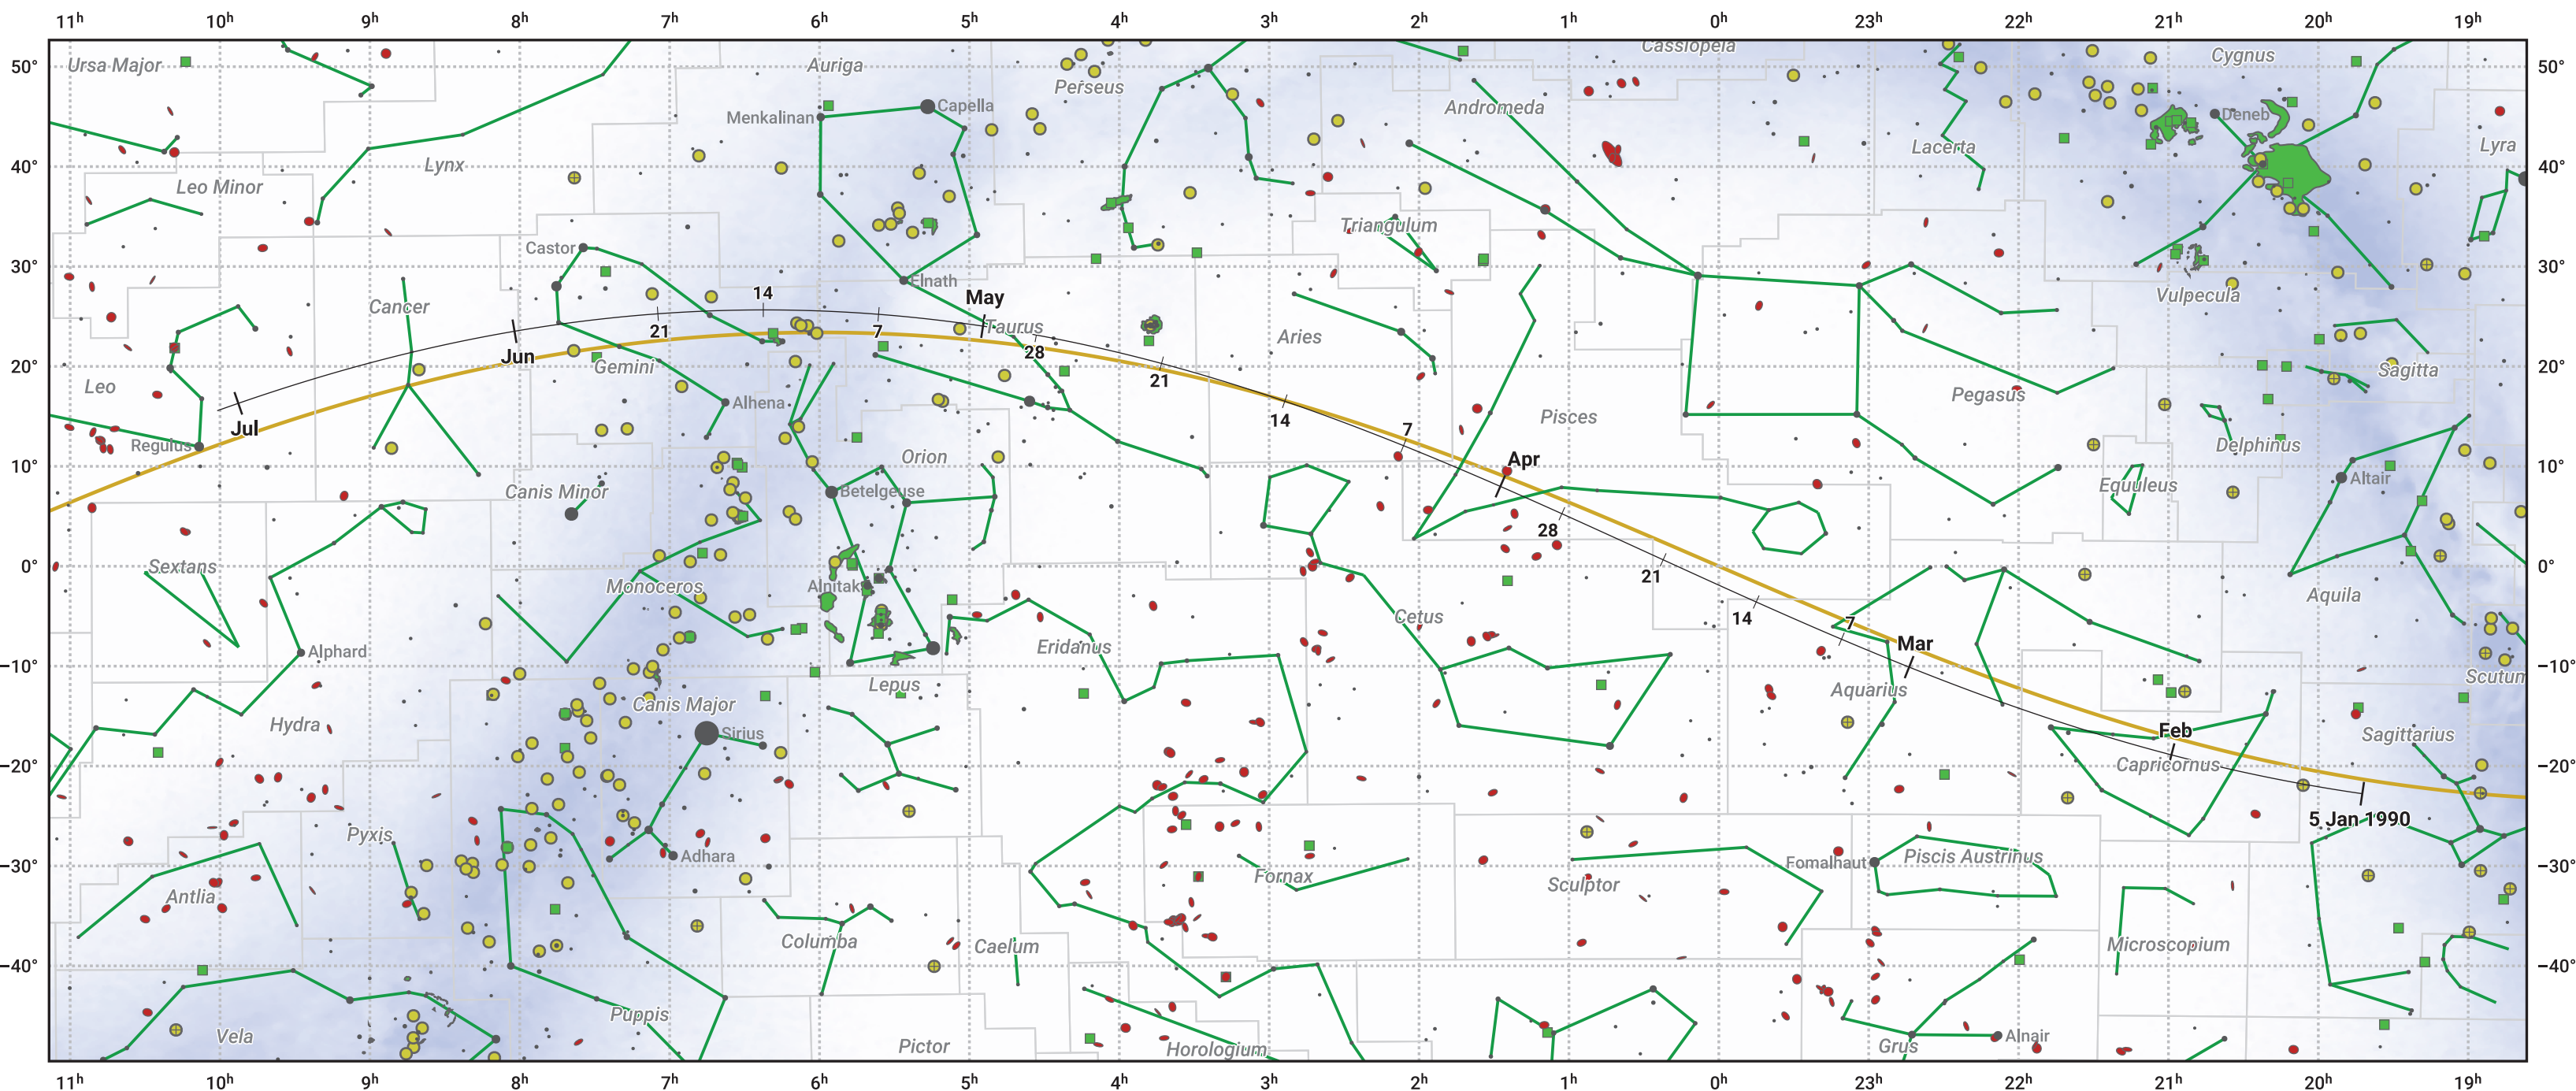

The path of 45P/Honda-Mrkos-Pajdusakova starting on 5 Jan 1990

© Dominic Ford 2011–2024. Date markers placed at midnight UTC. Downloaded from <https://in-the-sky.org>

Magnitude scale: -5.0 -4.0 -3.0 -2.0 -1.0 -2.0

Ecliptic Plane

Galaxy Bright nebula Open cluster Globular cluster

Date	Mag
1990 Jan 23	15.1
1990 Feb 6	14.0
1990 Feb 18	13.0
1990 Feb 28	12.0
1990 Mar 1	11.9
1990 Mar 10	10.9
1990 Mar 19	9.8
1990 Mar 31	8.8
1990 Apr 26	9.9
1990 May 1	10.4
1990 May 6	10.9
1990 May 16	11.9
1990 May 27	13.0
1990 Jun 8	14.0
1990 Jun 22	15.1
1990 Jul 1	15.7