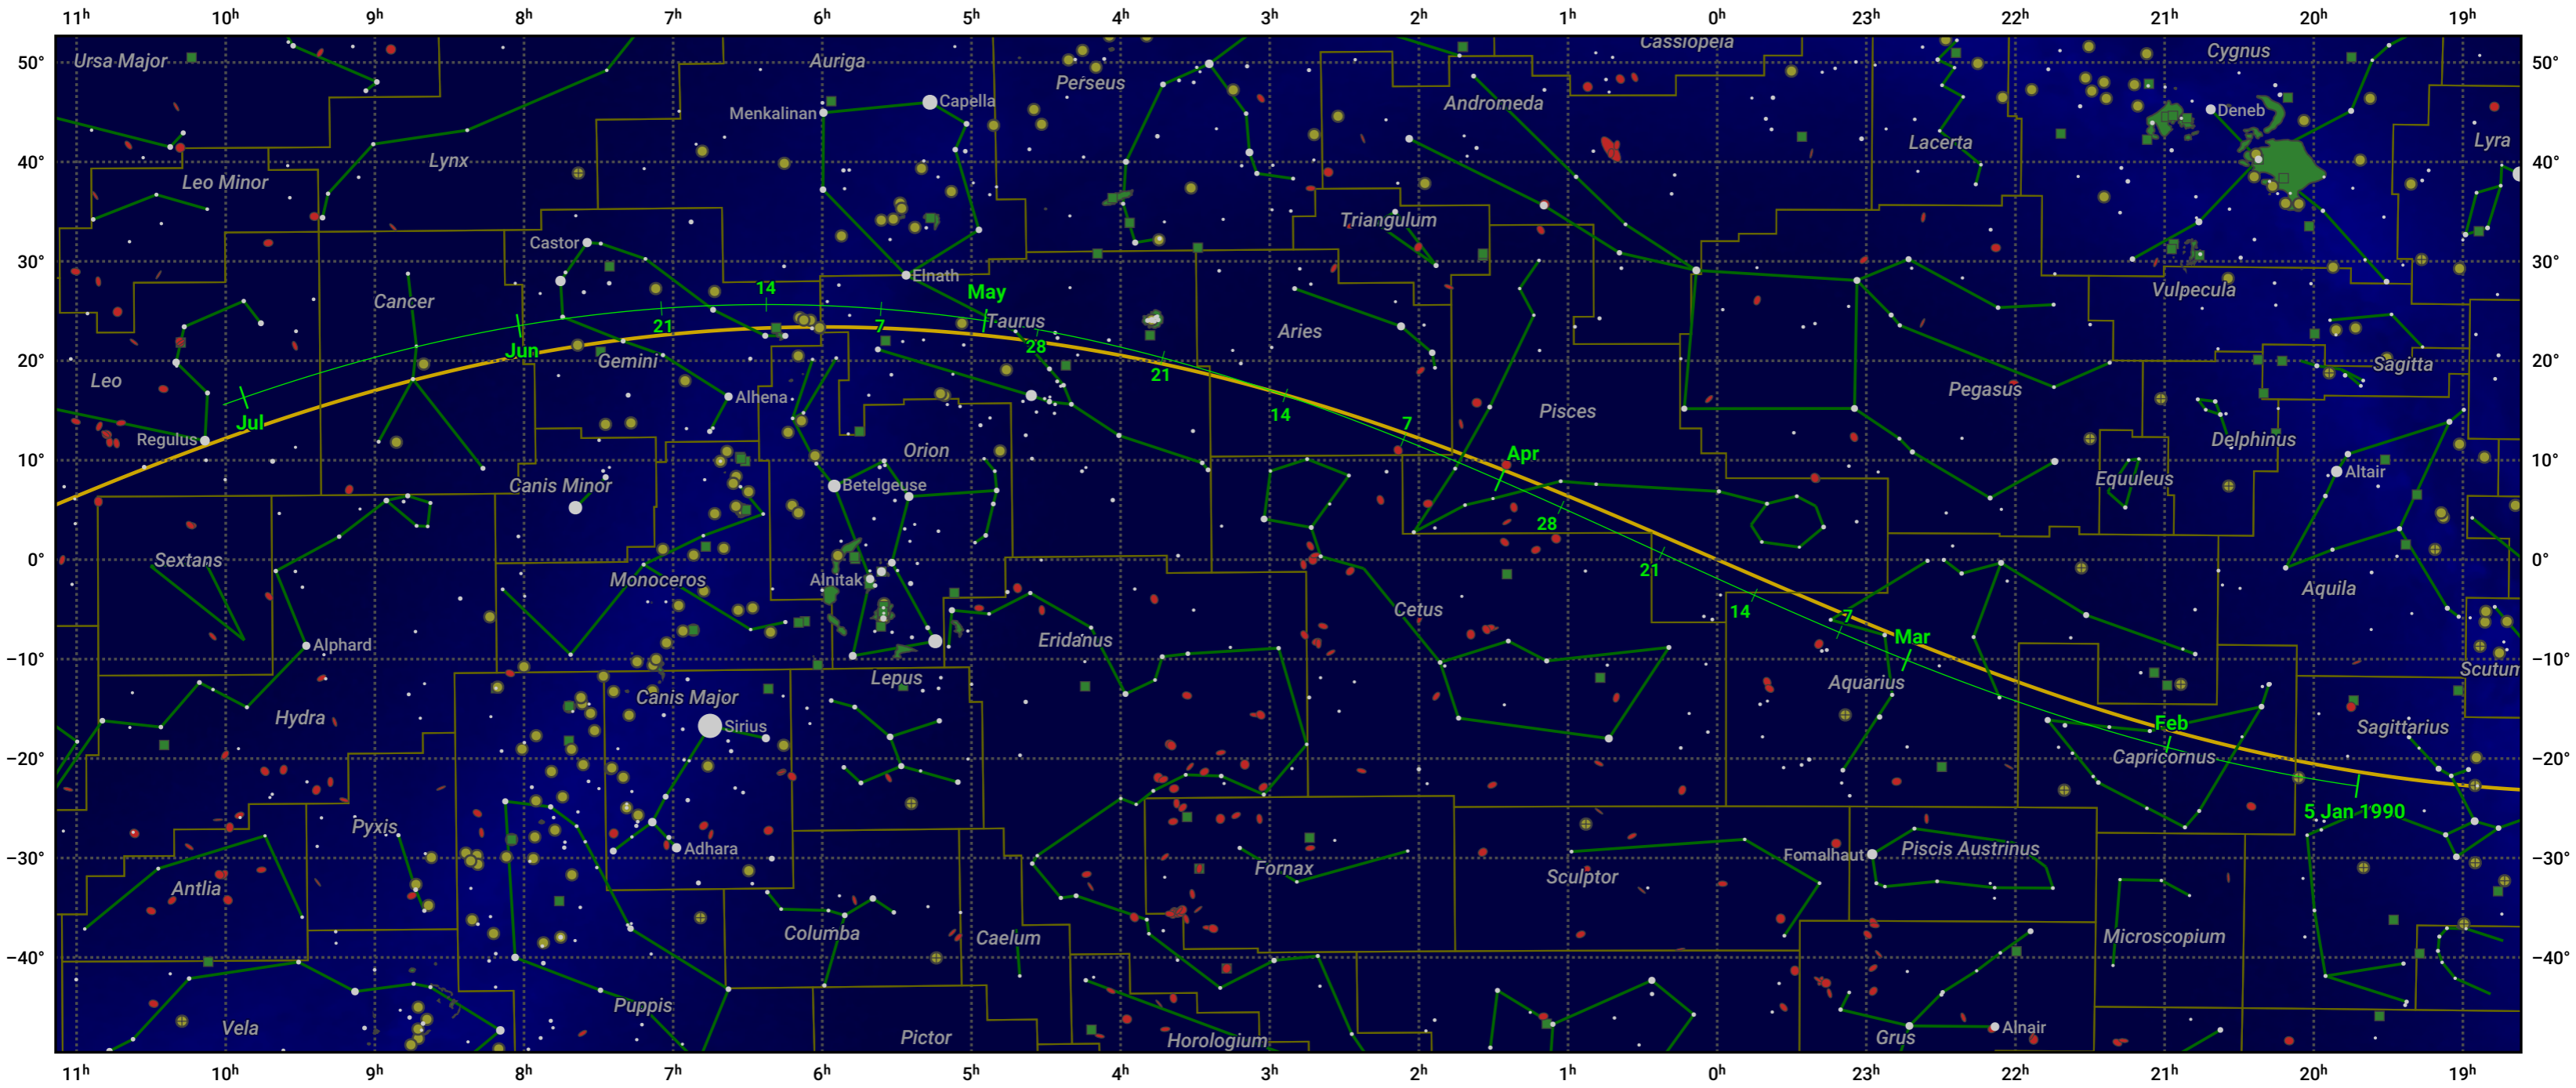

The path of 45P/Honda-Mrkos-Pajdusakova starting on 5 Jan 1990

© Dominic Ford 2011–2024. Date markers placed at midnight UTC. Downloaded from <https://in-the-sky.org>

Magnitude scale: -5.0 -4.0 -3.0 -2.0 -1.0 -2.0

— Ecliptic Plane

Galaxy Bright nebula Open cluster Globular cluster

Date	Mag
1990 Jan 23	15.1
1990 Feb 6	14.0
1990 Feb 18	13.0
1990 Feb 28	12.0
1990 Mar 1	11.9
1990 Mar 10	10.9
1990 Mar 19	9.8
1990 Mar 31	8.8
1990 Apr 26	9.9
1990 May 1	10.4
1990 May 6	10.9
1990 May 16	11.9
1990 May 27	13.0
1990 Jun 8	14.0
1990 Jun 22	15.1
1990 Jul 1	15.7