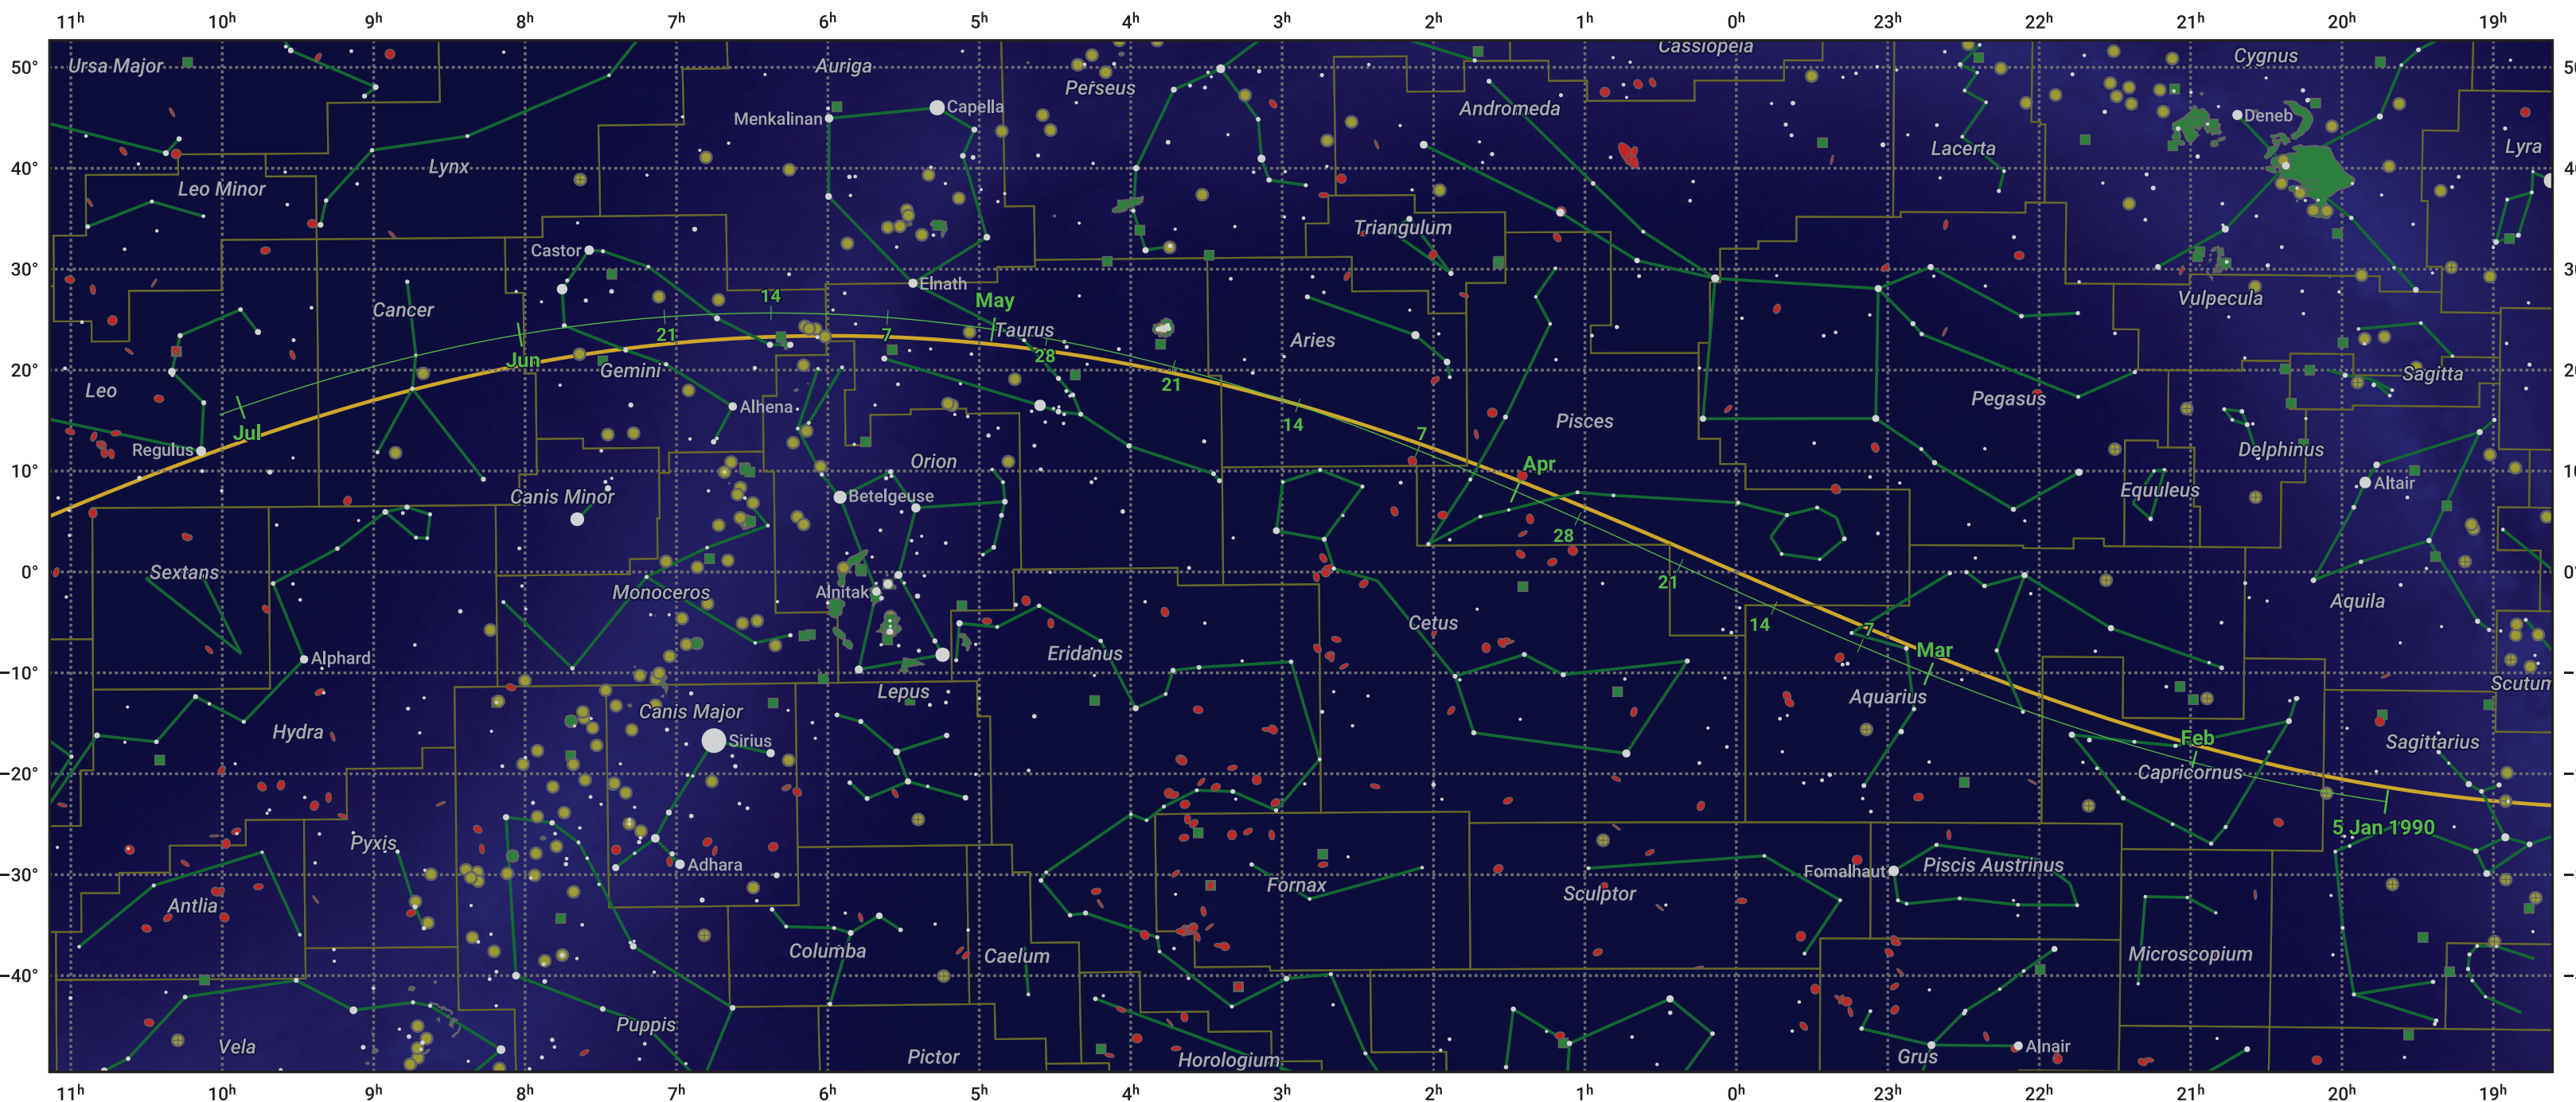

The path of 45P/Honda-Mrkos-Pajdusakova starting on 5 Jan 1990

© Dominic Ford 2011–2024. Date markers placed at midnight UTC. Downloaded from <https://in-the-sky.org>

Magnitude scale: -5.0 -4.0 -3.0 -2.0 -1.0 0.0 -1.0 -2.0

Ecliptic Plane

Galaxy Bright nebula Open cluster Globular cluster

Date	Mag
1990 Jan 23	15.1
1990 Feb 6	14.0
1990 Feb 18	13.0
1990 Feb 28	12.0
1990 Mar 1	11.9
1990 Mar 10	10.9
1990 Mar 19	9.8
1990 Mar 31	8.8
1990 Apr 26	9.9
1990 May 1	10.4
1990 May 6	10.9
1990 May 16	11.9
1990 May 27	13.0
1990 Jun 8	14.0
1990 Jun 22	15.1
1990 Jul 1	15.7