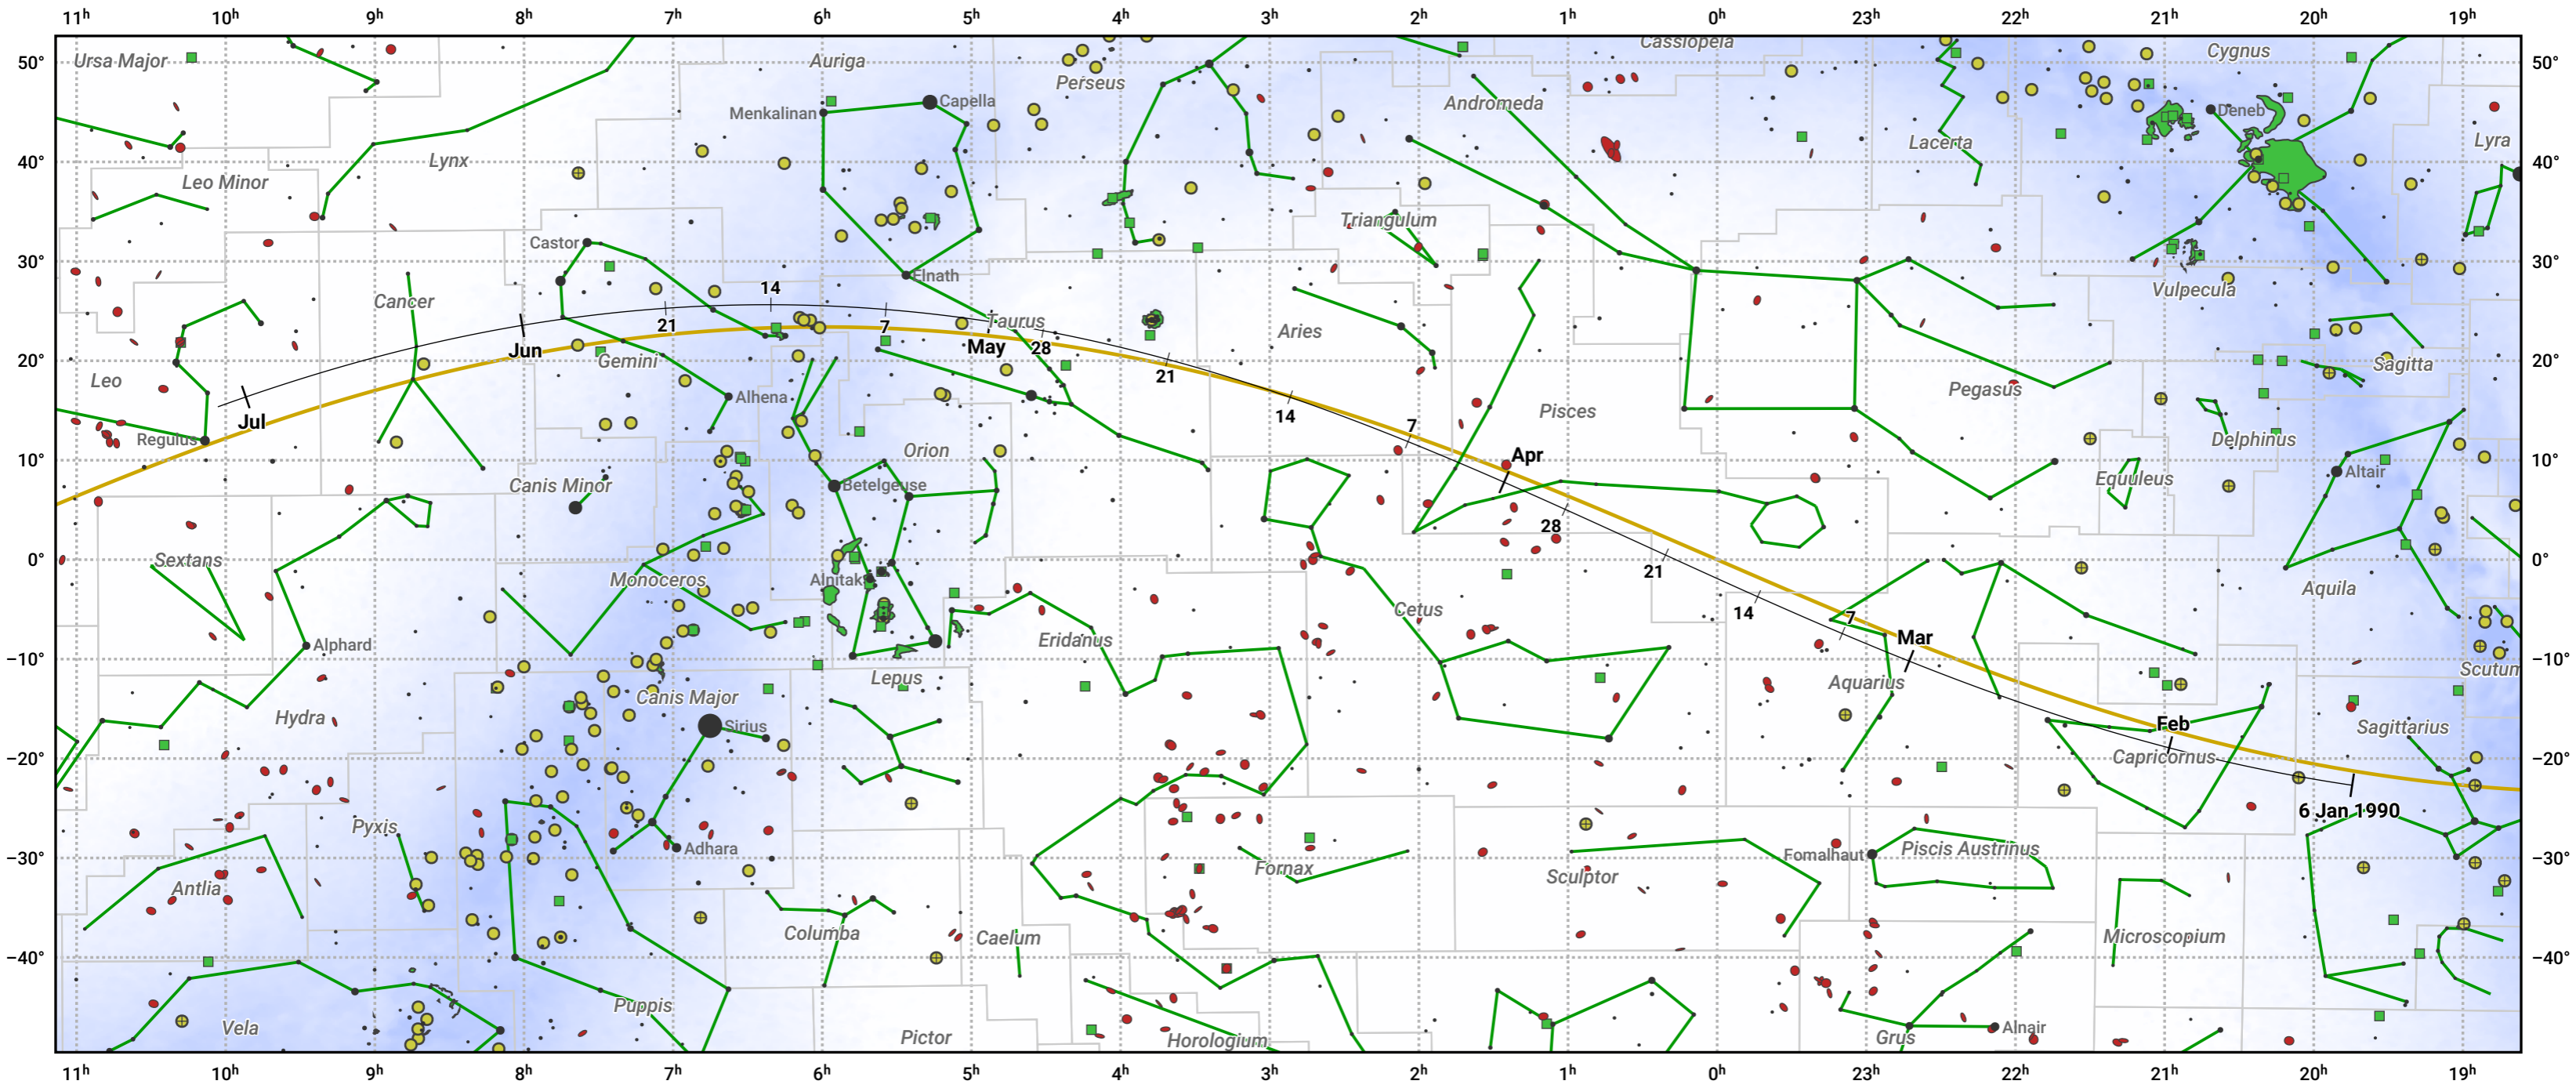

The path of 45P/Honda-Mrkos-Pajdusakova starting on 6 Jan 1990

© Dominic Ford 2011–2024. Date markers placed at midnight UTC. Downloaded from <https://in-the-sky.org>

Magnitude scale: -5.0 -4.0 -3.0 -2.0 -1.0 0.0 -1.0 -2.0

Ecliptic Plane

Galaxy Bright nebula Open cluster + Globular cluster

Date	Mag
1990 Jan 23	15.1
1990 Feb 6	14.1
1990 Feb 18	13.0
1990 Feb 28	12.0
1990 Mar 1	11.9
1990 Mar 10	10.9
1990 Mar 19	9.9
1990 Mar 31	8.9
1990 Apr 26	9.9
1990 May 1	10.4
1990 May 6	10.9
1990 May 16	11.9
1990 May 27	12.9
1990 Jun 8	14.0
1990 Jun 22	15.0
1990 Jul 1	15.6