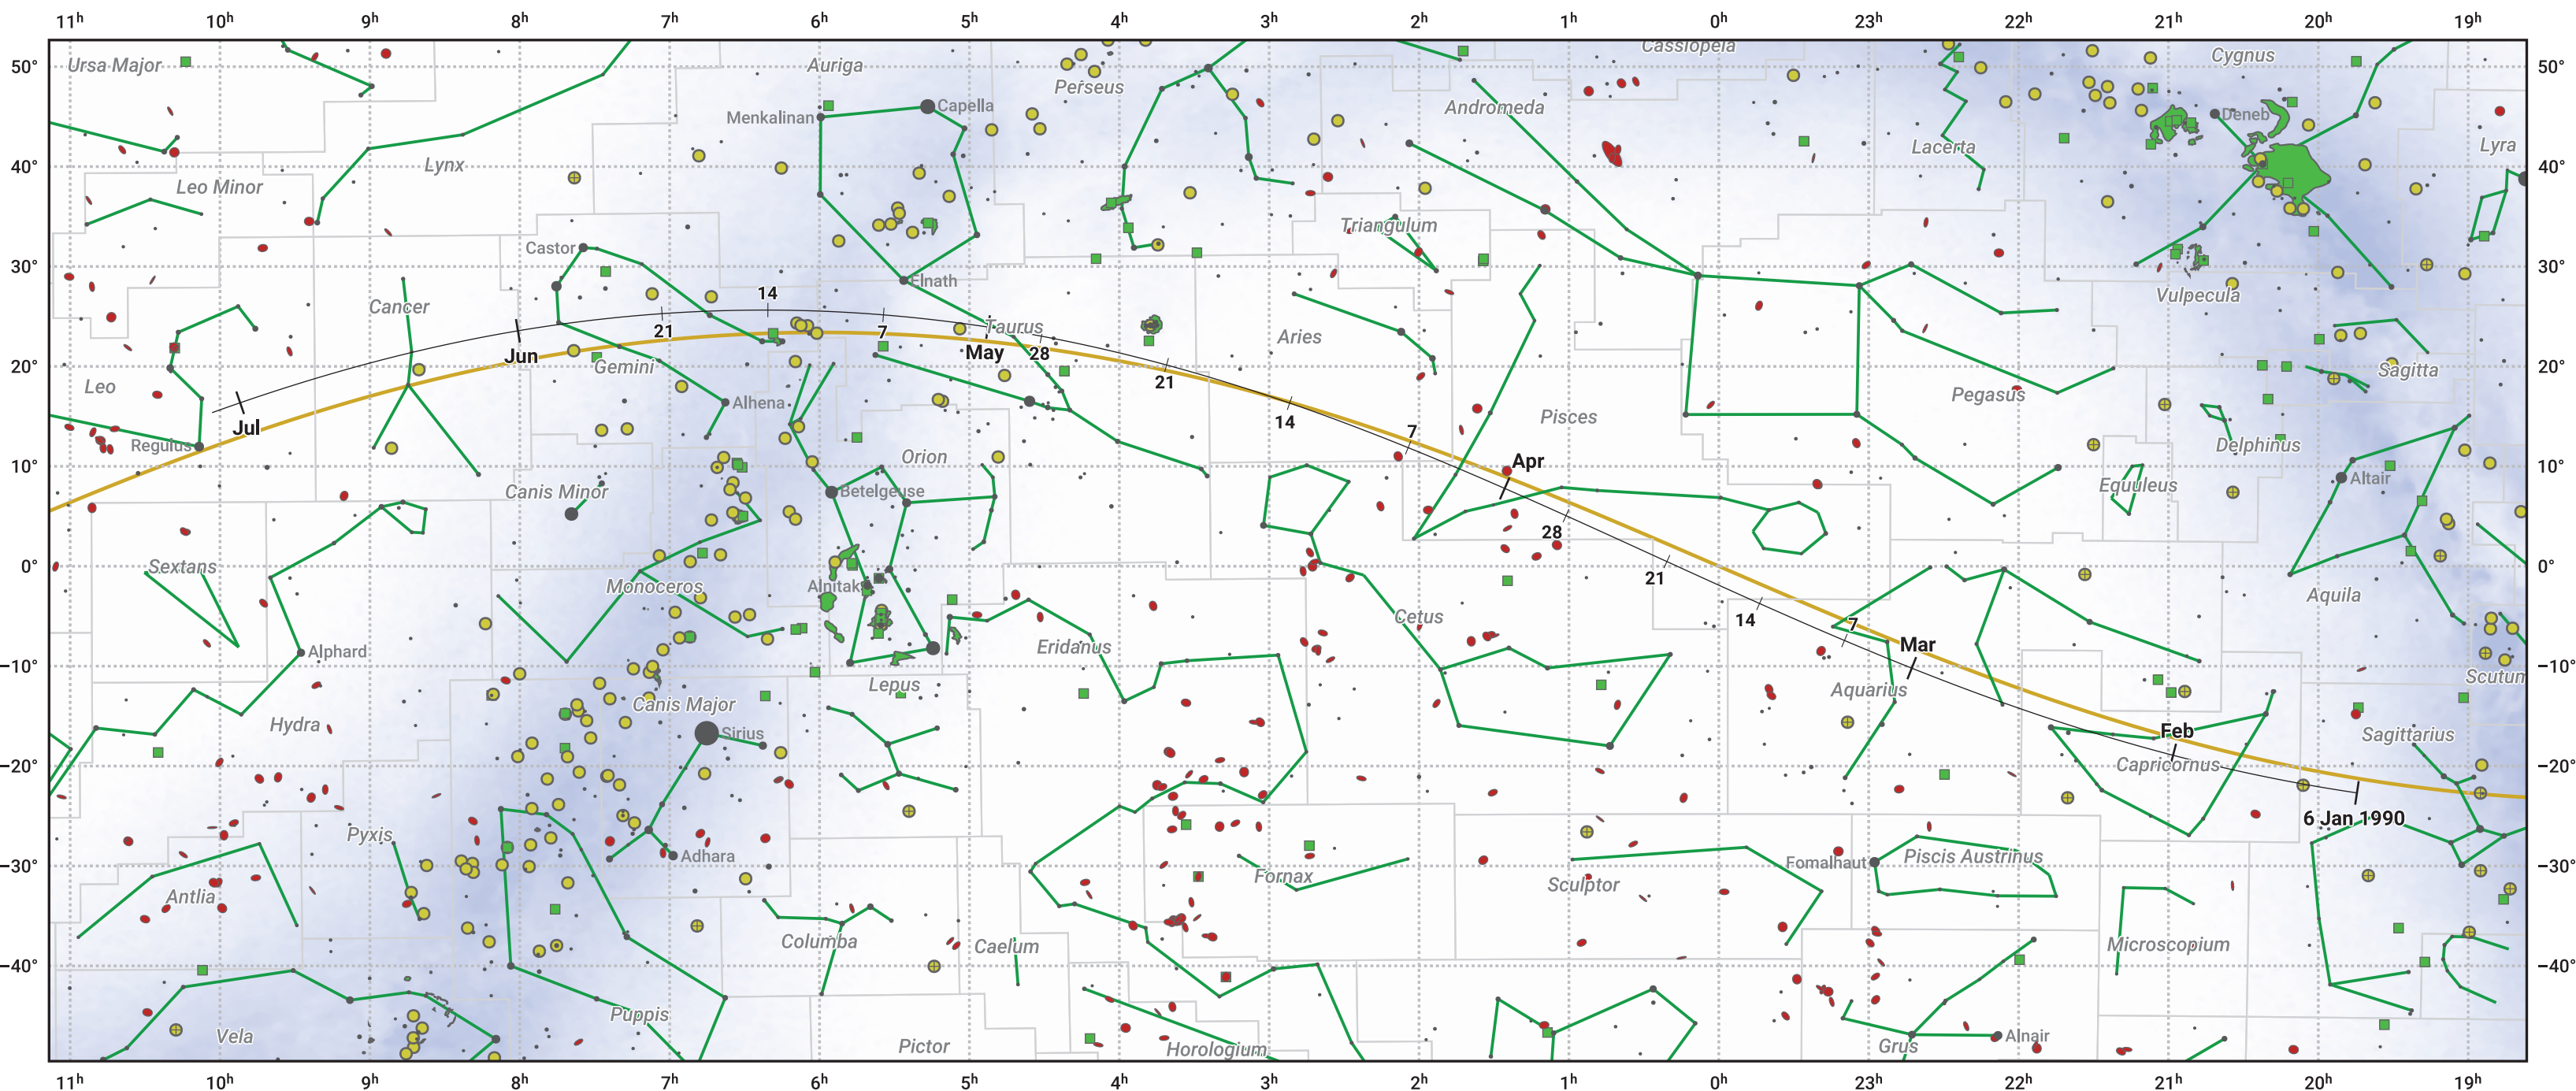

The path of 45P/Honda-Mrkos-Pajdusakova starting on 6 Jan 1990

© Dominic Ford 2011–2024. Date markers placed at midnight UTC. Downloaded from <https://in-the-sky.org>

Magnitude scale: -5.0 -4.0 -3.0 -2.0 -1.0 -2.0

Ecliptic Plane

Galaxy Bright nebula Open cluster + Globular cluster

Date	Mag
1990 Jan 23	15.1
1990 Feb 6	14.1
1990 Feb 18	13.0
1990 Feb 28	12.0
1990 Mar 1	11.9
1990 Mar 10	10.9
1990 Mar 19	9.9
1990 Mar 31	8.9
1990 Apr 26	9.9
1990 May 1	10.4
1990 May 6	10.9
1990 May 16	11.9
1990 May 27	12.9
1990 Jun 8	14.0
1990 Jun 22	15.0
1990 Jul 1	15.6