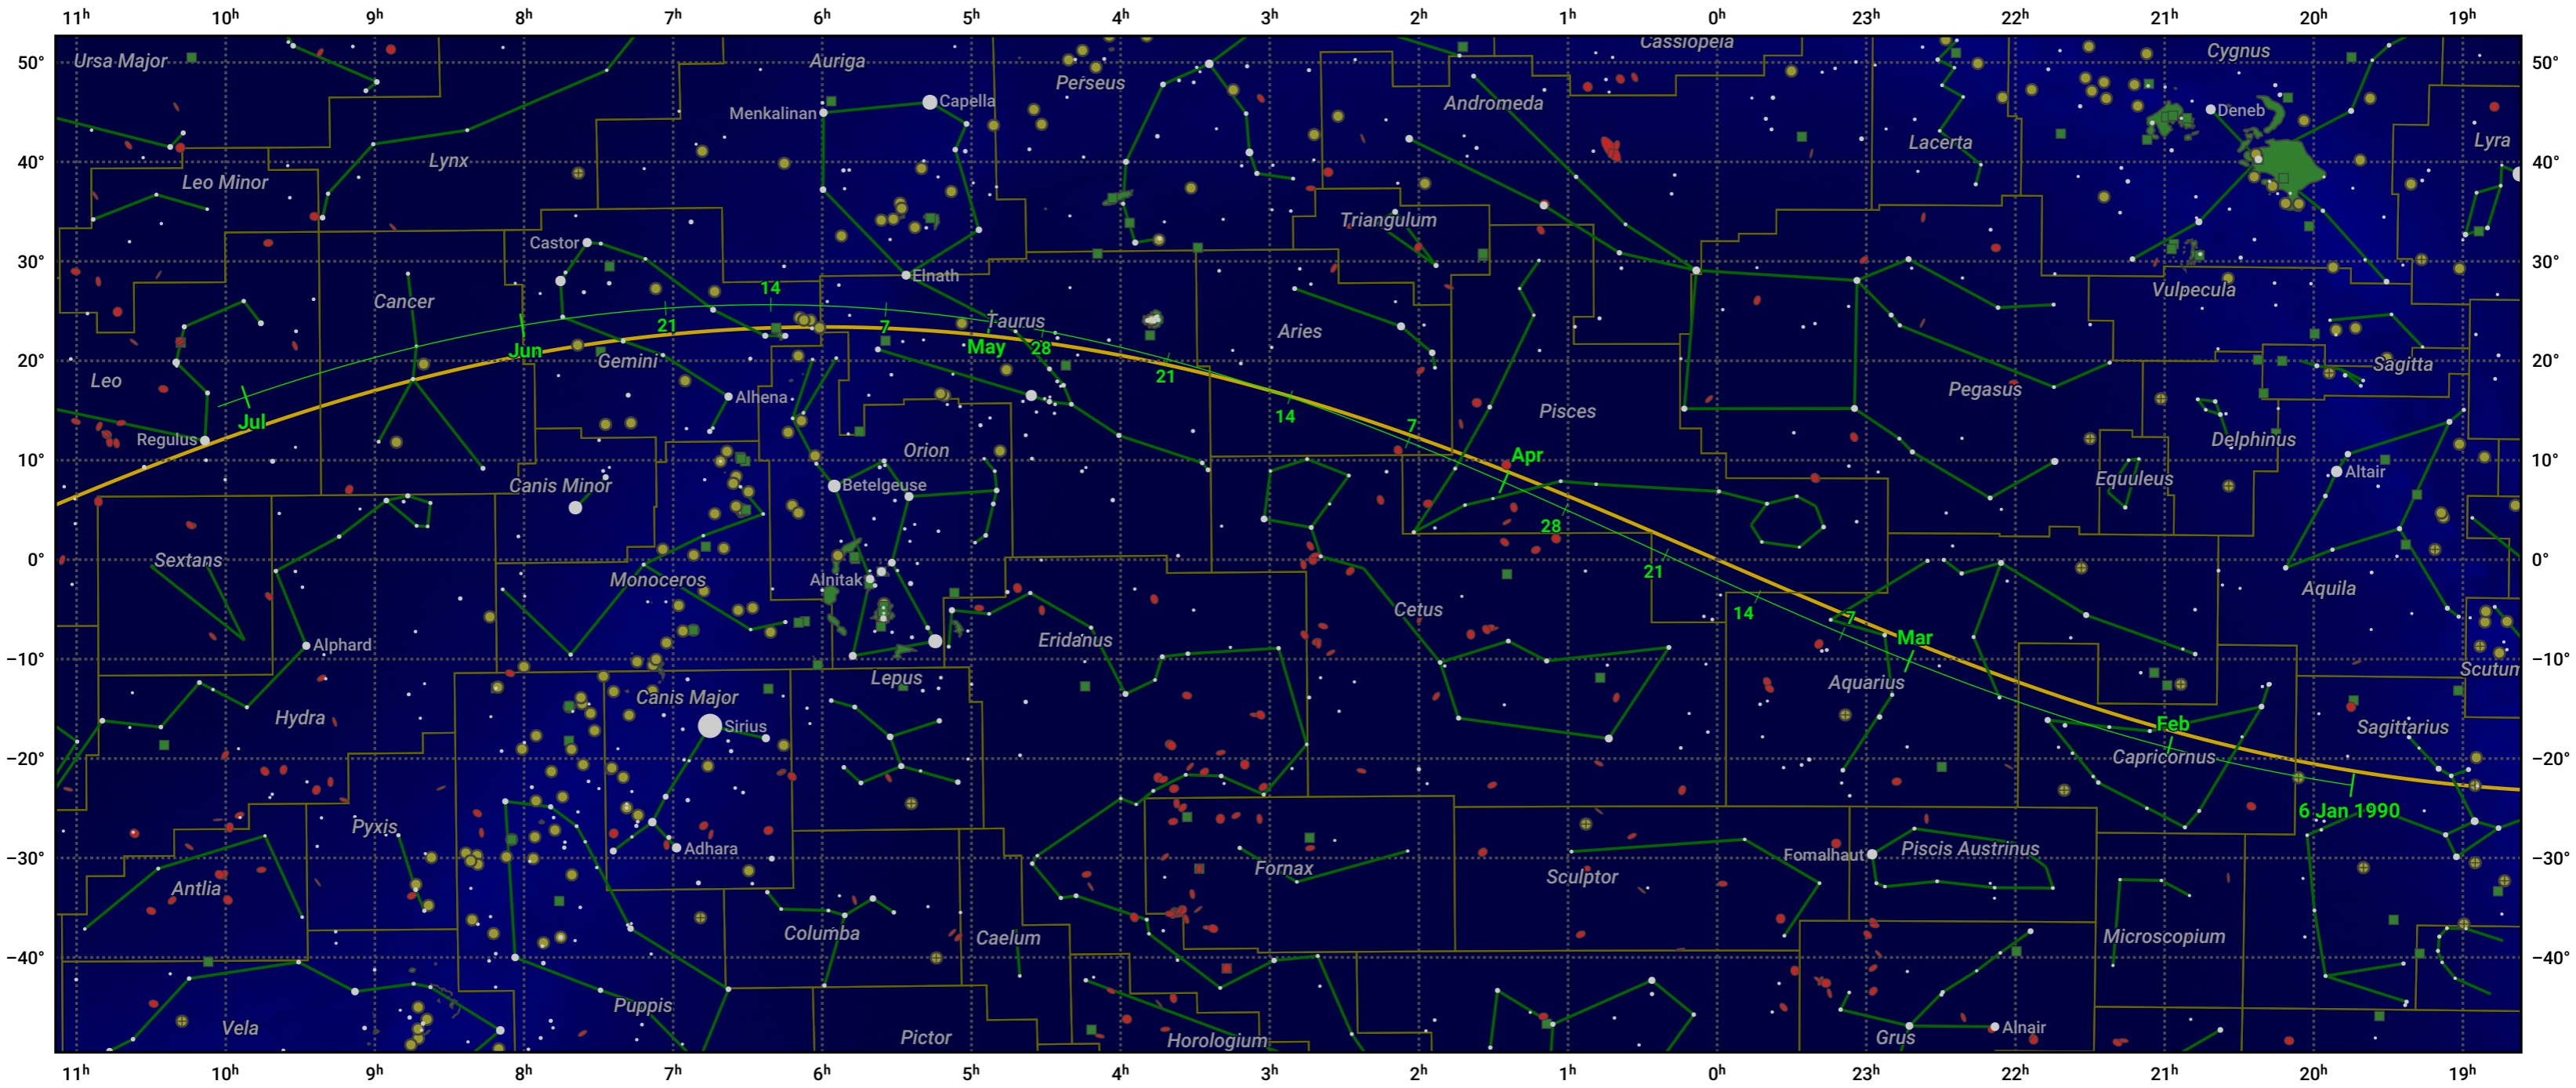

The path of 45P/Honda-Mrkos-Pajdusakova starting on 6 Jan 1990

© Dominic Ford 2011–2024. Date markers placed at midnight UTC. Downloaded from <https://in-the-sky.org>

Magnitude scale: -5.0 -4.0 -3.0 -2.0 -1.0 0.0 -1.0 -2.0

Ecliptic Plane

Galaxy Bright nebula Open cluster Globular cluster

Date	Mag
1990 Jan 23	15.1
1990 Feb 6	14.1
1990 Feb 18	13.0
1990 Feb 28	12.0
1990 Mar 1	11.9
1990 Mar 10	10.9
1990 Mar 19	9.9
1990 Mar 31	8.9
1990 Apr 26	9.9
1990 May 1	10.4
1990 May 6	10.9
1990 May 16	11.9
1990 May 27	12.9
1990 Jun 8	14.0
1990 Jun 22	15.0
1990 Jul 1	15.6