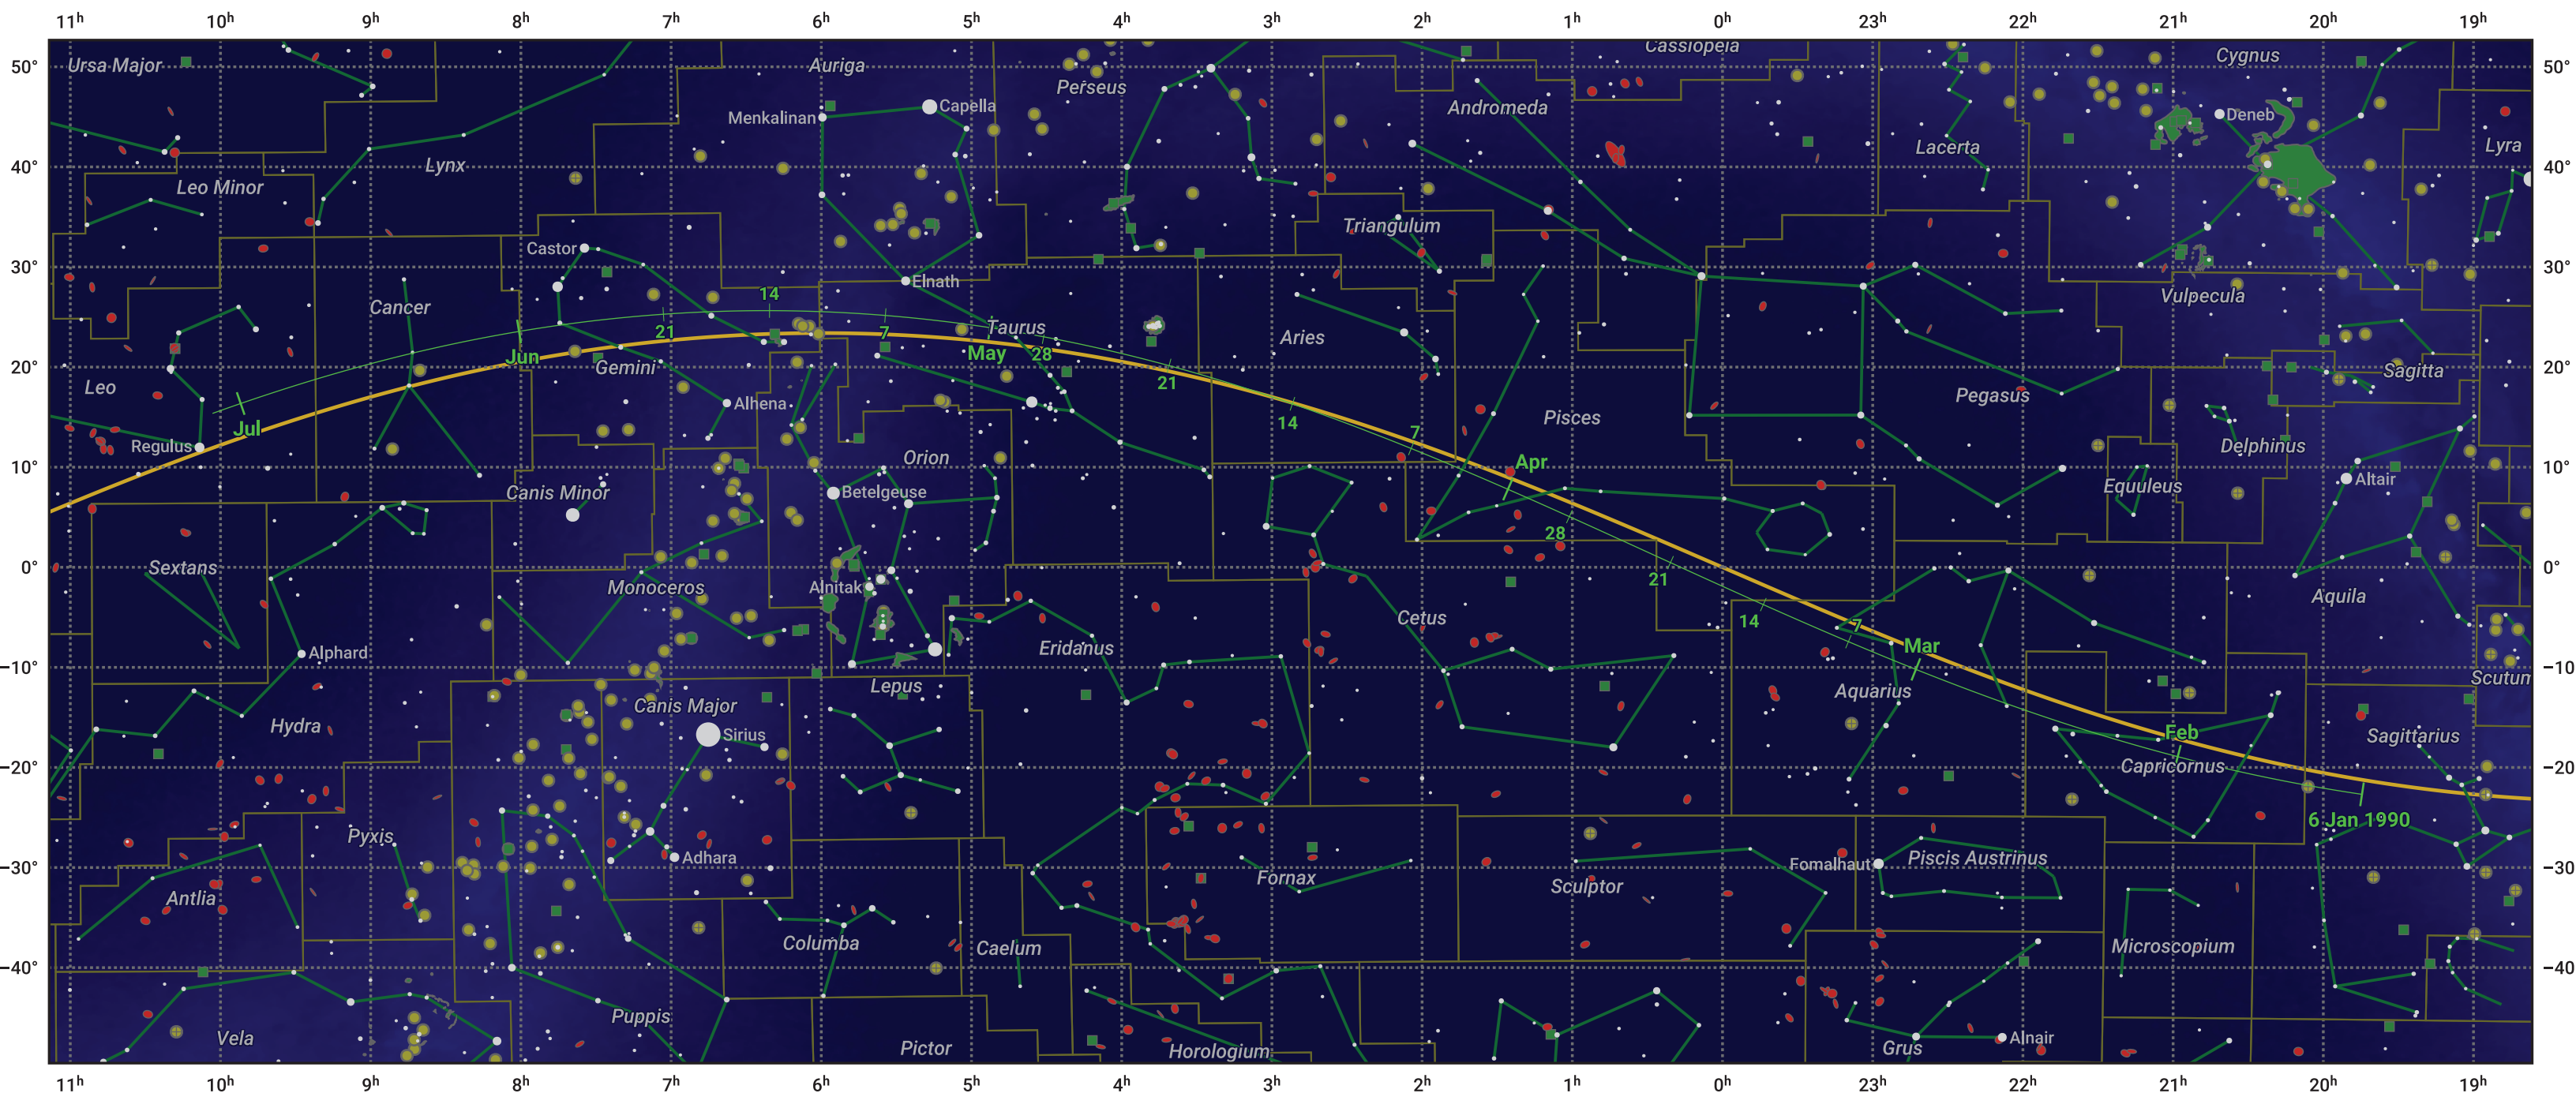

The path of 45P/Honda-Mrkos-Pajdusakova starting on 6 Jan 1990

© Dominic Ford 2011–2024. Date markers placed at midnight UTC. Downloaded from <https://in-the-sky.org>

Magnitude scale: -5.0 -4.0 -3.0 -2.0 -1.0 -2.0

Ecliptic Plane

- Galaxy
- Bright nebula
- Open cluster
- Globular cluster

Date	Mag
1990 Jan 23	15.1
1990 Feb 6	14.1
1990 Feb 18	13.0
1990 Feb 28	12.0
1990 Mar 1	11.9
1990 Mar 10	10.9
1990 Mar 19	9.9
1990 Mar 31	8.9
1990 Apr 26	9.9
1990 May 1	10.4
1990 May 6	10.9
1990 May 16	11.9
1990 May 27	12.9
1990 Jun 8	14.0
1990 Jun 22	15.0
1990 Jul 1	15.6