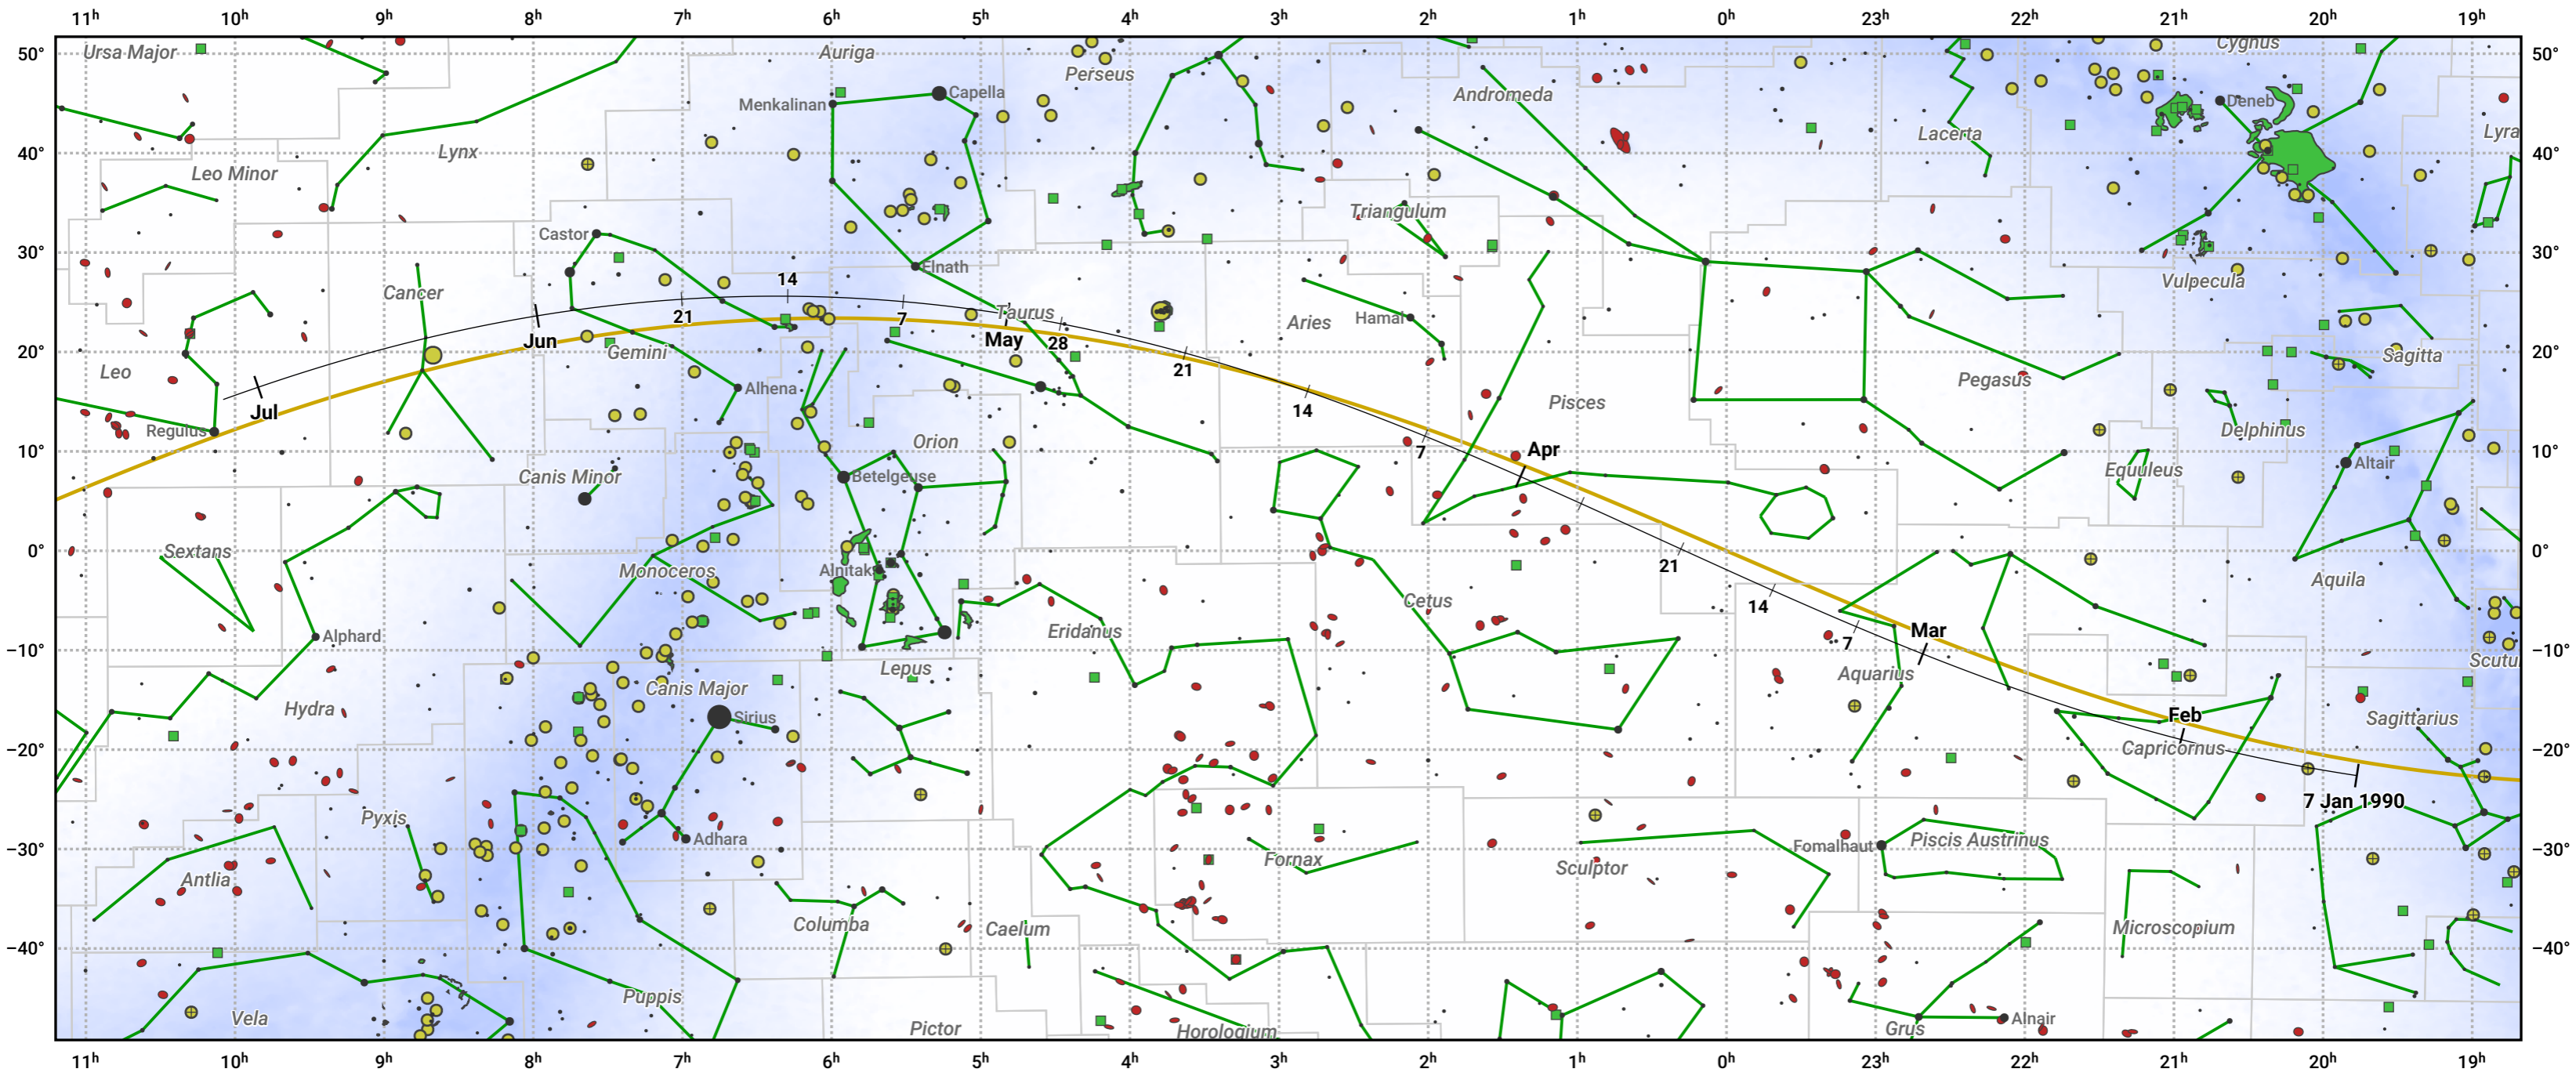

# The path of 45P/Honda-Mrkos-Pajdusakova starting on 7 Jan 1990

© Dominic Ford 2011–2024. Date markers placed at midnight UTC. Downloaded from <https://in-the-sky.org>

Magnitude scale: · 5.0 · 4.0 · 3.0 · 2.0 · 1.0 ● 0.0 ● -1.0 ● -2.0

— Ecliptic Plane

● Galaxy ■ Bright nebula ● Open cluster ⊕ Globular cluster

Date	Mag
1990 Jan 24	15.1
1990 Feb 7	14.0
1990 Feb 19	13.0
1990 Mar 1	12.0
1990 Mar 11	10.9
1990 Mar 20	9.9
1990 Apr 1	8.9
1990 Apr 27	9.9
1990 May 1	10.3
1990 May 7	10.9
1990 May 17	11.9
1990 May 28	13.0
1990 Jun 9	14.0
1990 Jun 23	15.1
1990 Jul 1	15.6