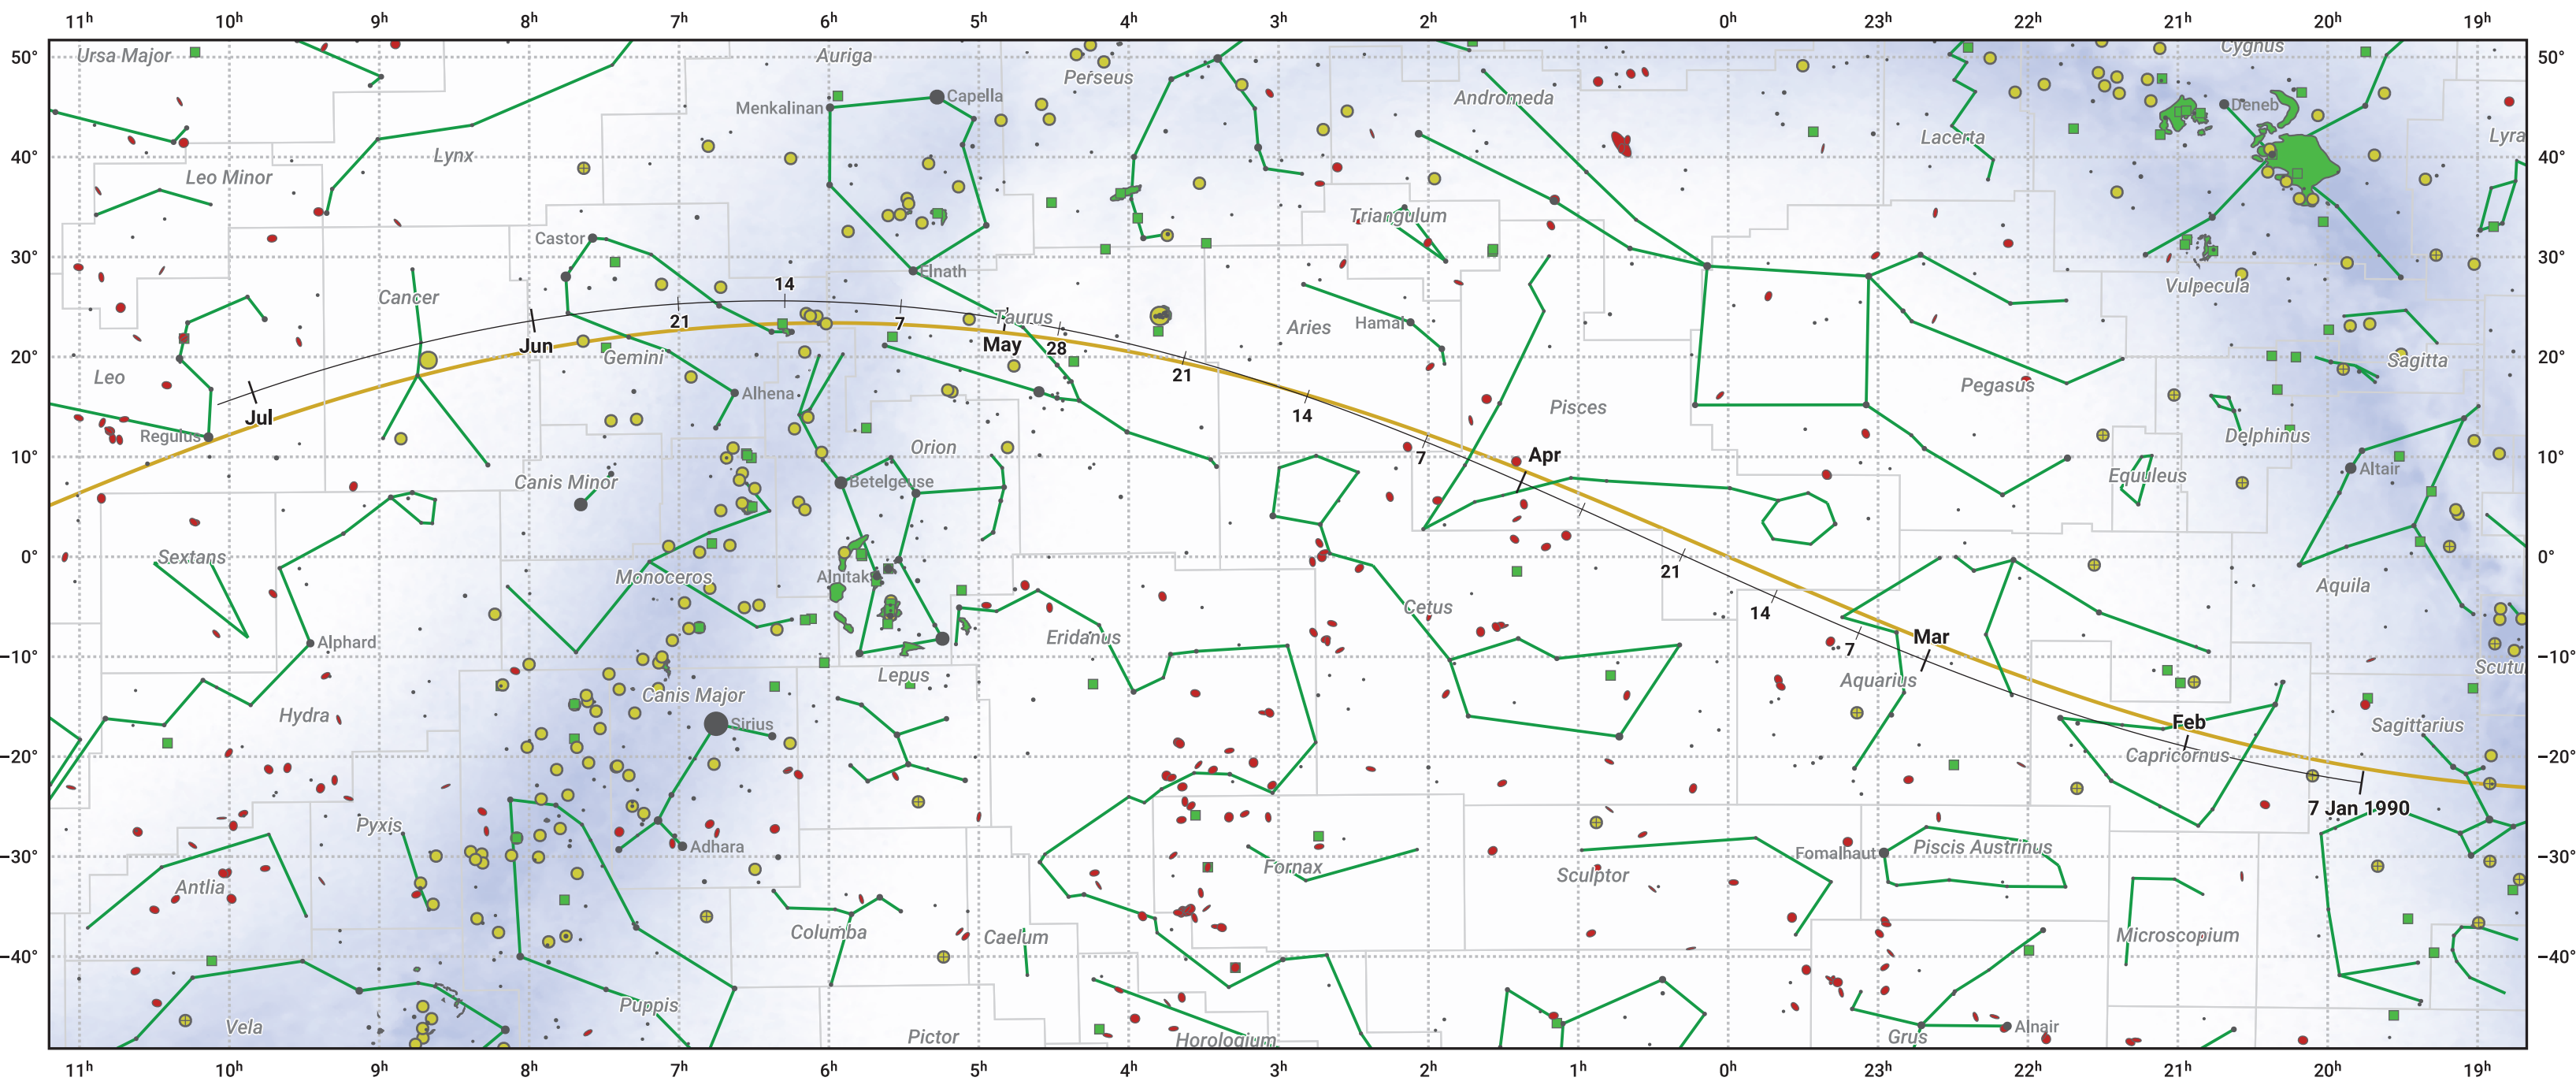

# The path of 45P/Honda-Mrkos-Pajdusakova starting on 7 Jan 1990

© Dominic Ford 2011–2024. Date markers placed at midnight UTC. Downloaded from <https://in-the-sky.org>

Magnitude scale:  5.0  4.0  3.0  2.0  1.0  0.0  -1.0  -2.0

Ecliptic Plane

Galaxy  Bright nebula  Open cluster + Globular cluster

Date	Mag
1990 Jan 24	15.1
1990 Feb 7	14.0
1990 Feb 19	13.0
1990 Mar 1	12.0
1990 Mar 11	10.9
1990 Mar 20	9.9
1990 Apr 1	8.9
1990 Apr 27	9.9
1990 May 1	10.3
1990 May 7	10.9
1990 May 17	11.9
1990 May 28	13.0
1990 Jun 9	14.0
1990 Jun 23	15.1
1990 Jul 1	15.6