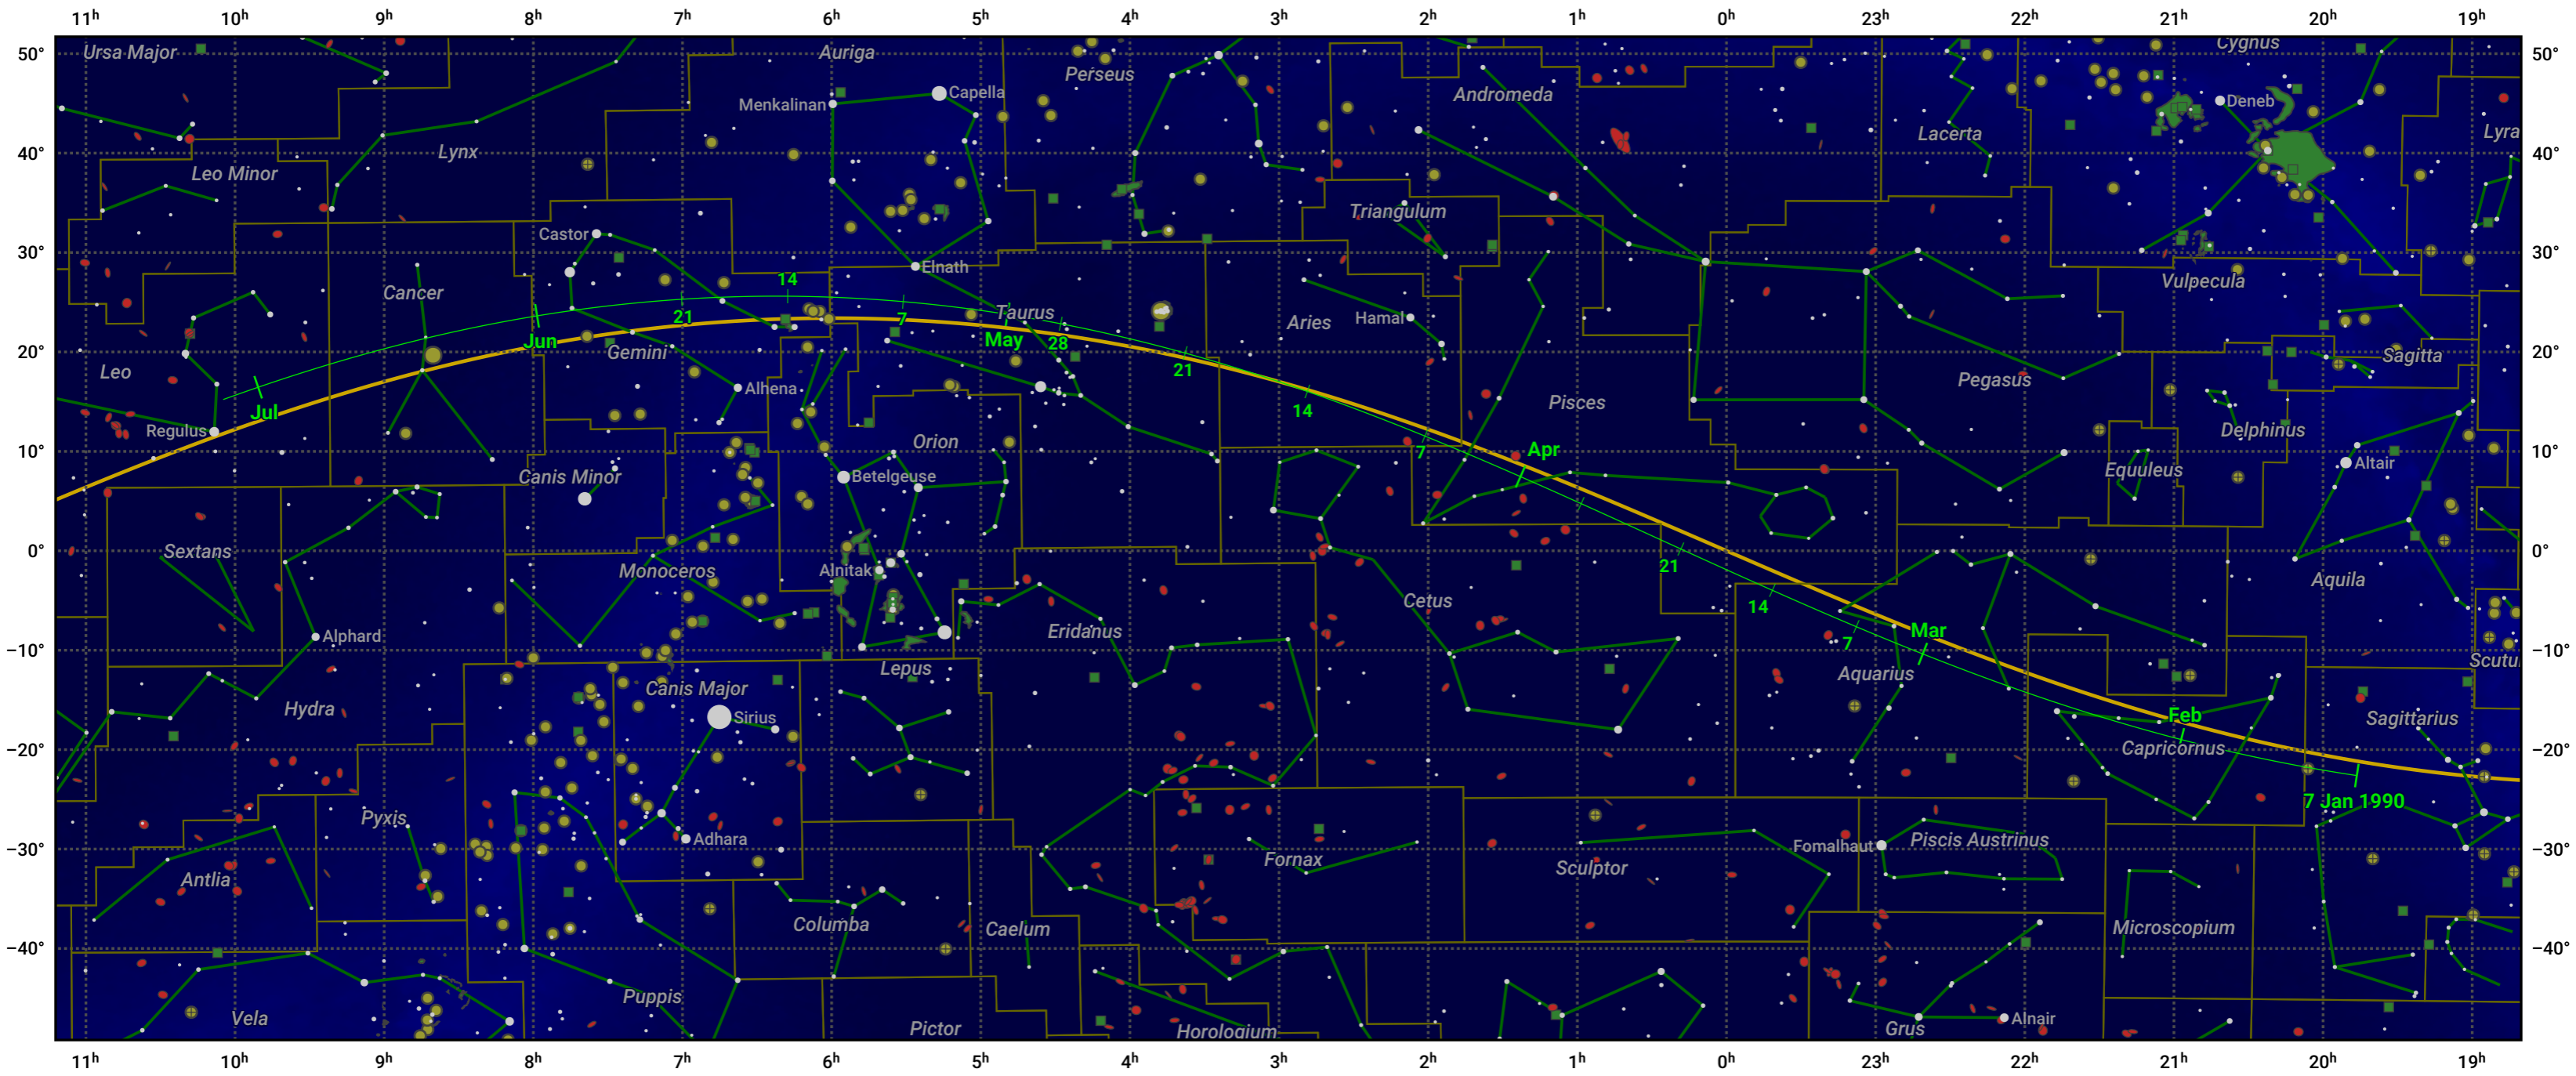

The path of 45P/Honda-Mrkos-Pajdusakova starting on 7 Jan 1990

© Dominic Ford 2011–2024. Date markers placed at midnight UTC. Downloaded from <https://in-the-sky.org>

Date	Mag
1990 Jan 24	15.1
1990 Feb 7	14.0
1990 Feb 19	13.0
1990 Mar 1	12.0
1990 Mar 11	10.9
1990 Mar 20	9.9
1990 Apr 1	8.9
1990 Apr 27	9.9
1990 May 1	10.3
1990 May 7	10.9
1990 May 17	11.9
1990 May 28	13.0
1990 Jun 9	14.0
1990 Jun 23	15.1
1990 Jul 1	15.6