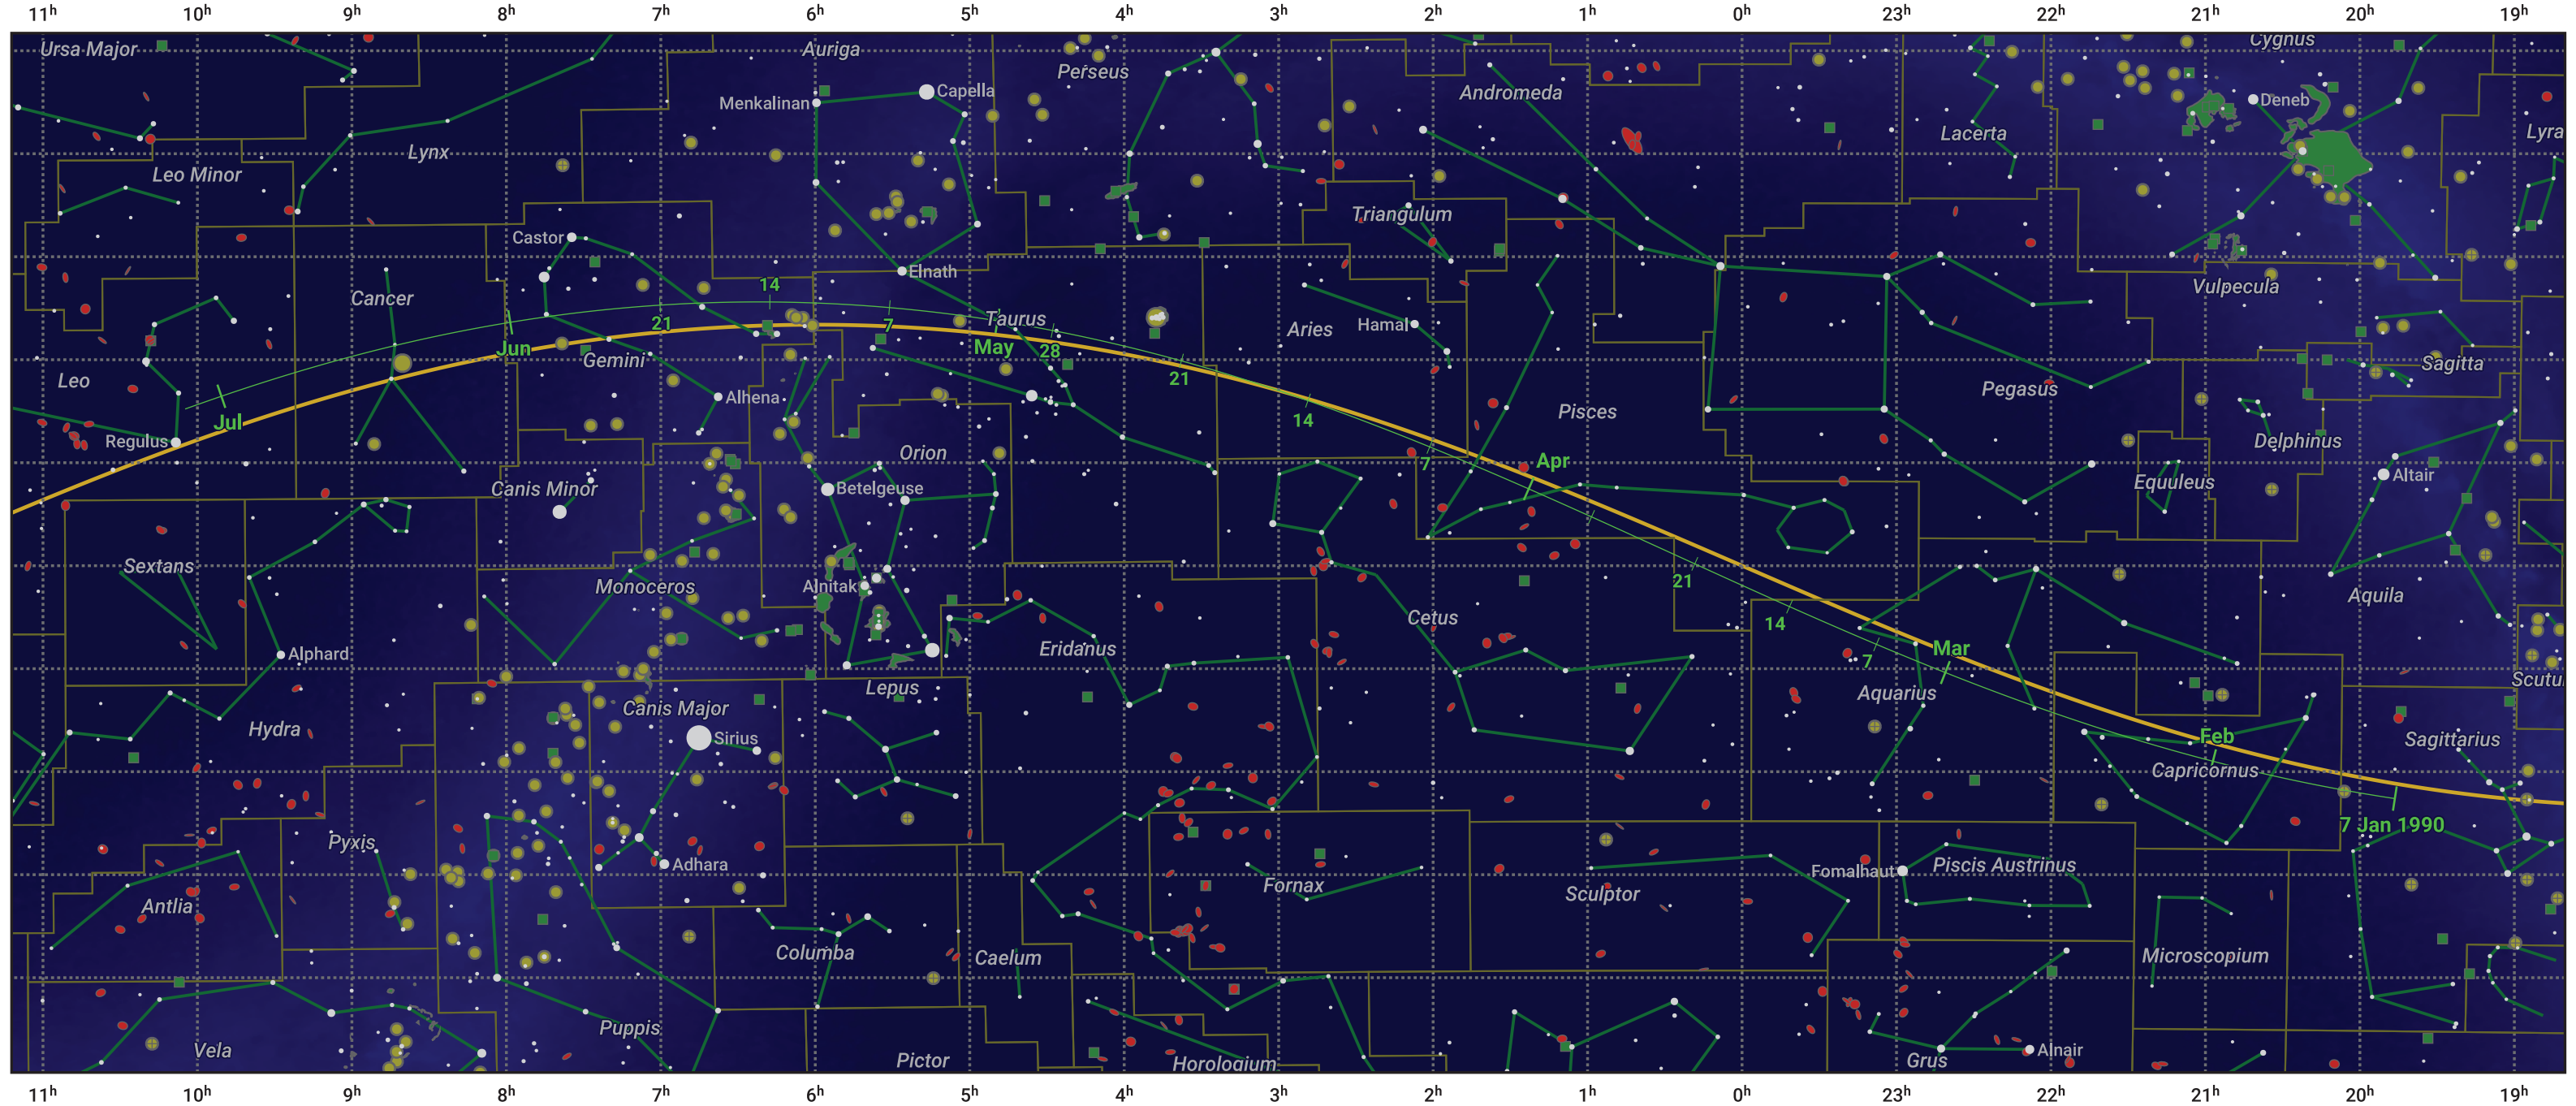

The path of 45P/Honda-Mrkos-Pajdusakova starting on 7 Jan 1990

© Dominic Ford 2011–2024. Date markers placed at midnight UTC. Downloaded from <https://in-the-sky.org>

Magnitude scale: 5.0 4.0 3.0 2.0 1.0 0.0 -1.0 -2.0

Ecliptic Plane

Galaxy Bright nebula Open cluster Globular cluster

Date	Mag
1990 Jan 24	15.1
1990 Feb 7	14.0
1990 Feb 19	13.0
1990 Mar 1	12.0
1990 Mar 11	10.9
1990 Mar 20	9.9
1990 Apr 1	8.9
1990 Apr 27	9.9
1990 May 1	10.3
1990 May 7	10.9
1990 May 17	11.9
1990 May 28	13.0
1990 Jun 9	14.0
1990 Jun 23	15.1
1990 Jul 1	15.6