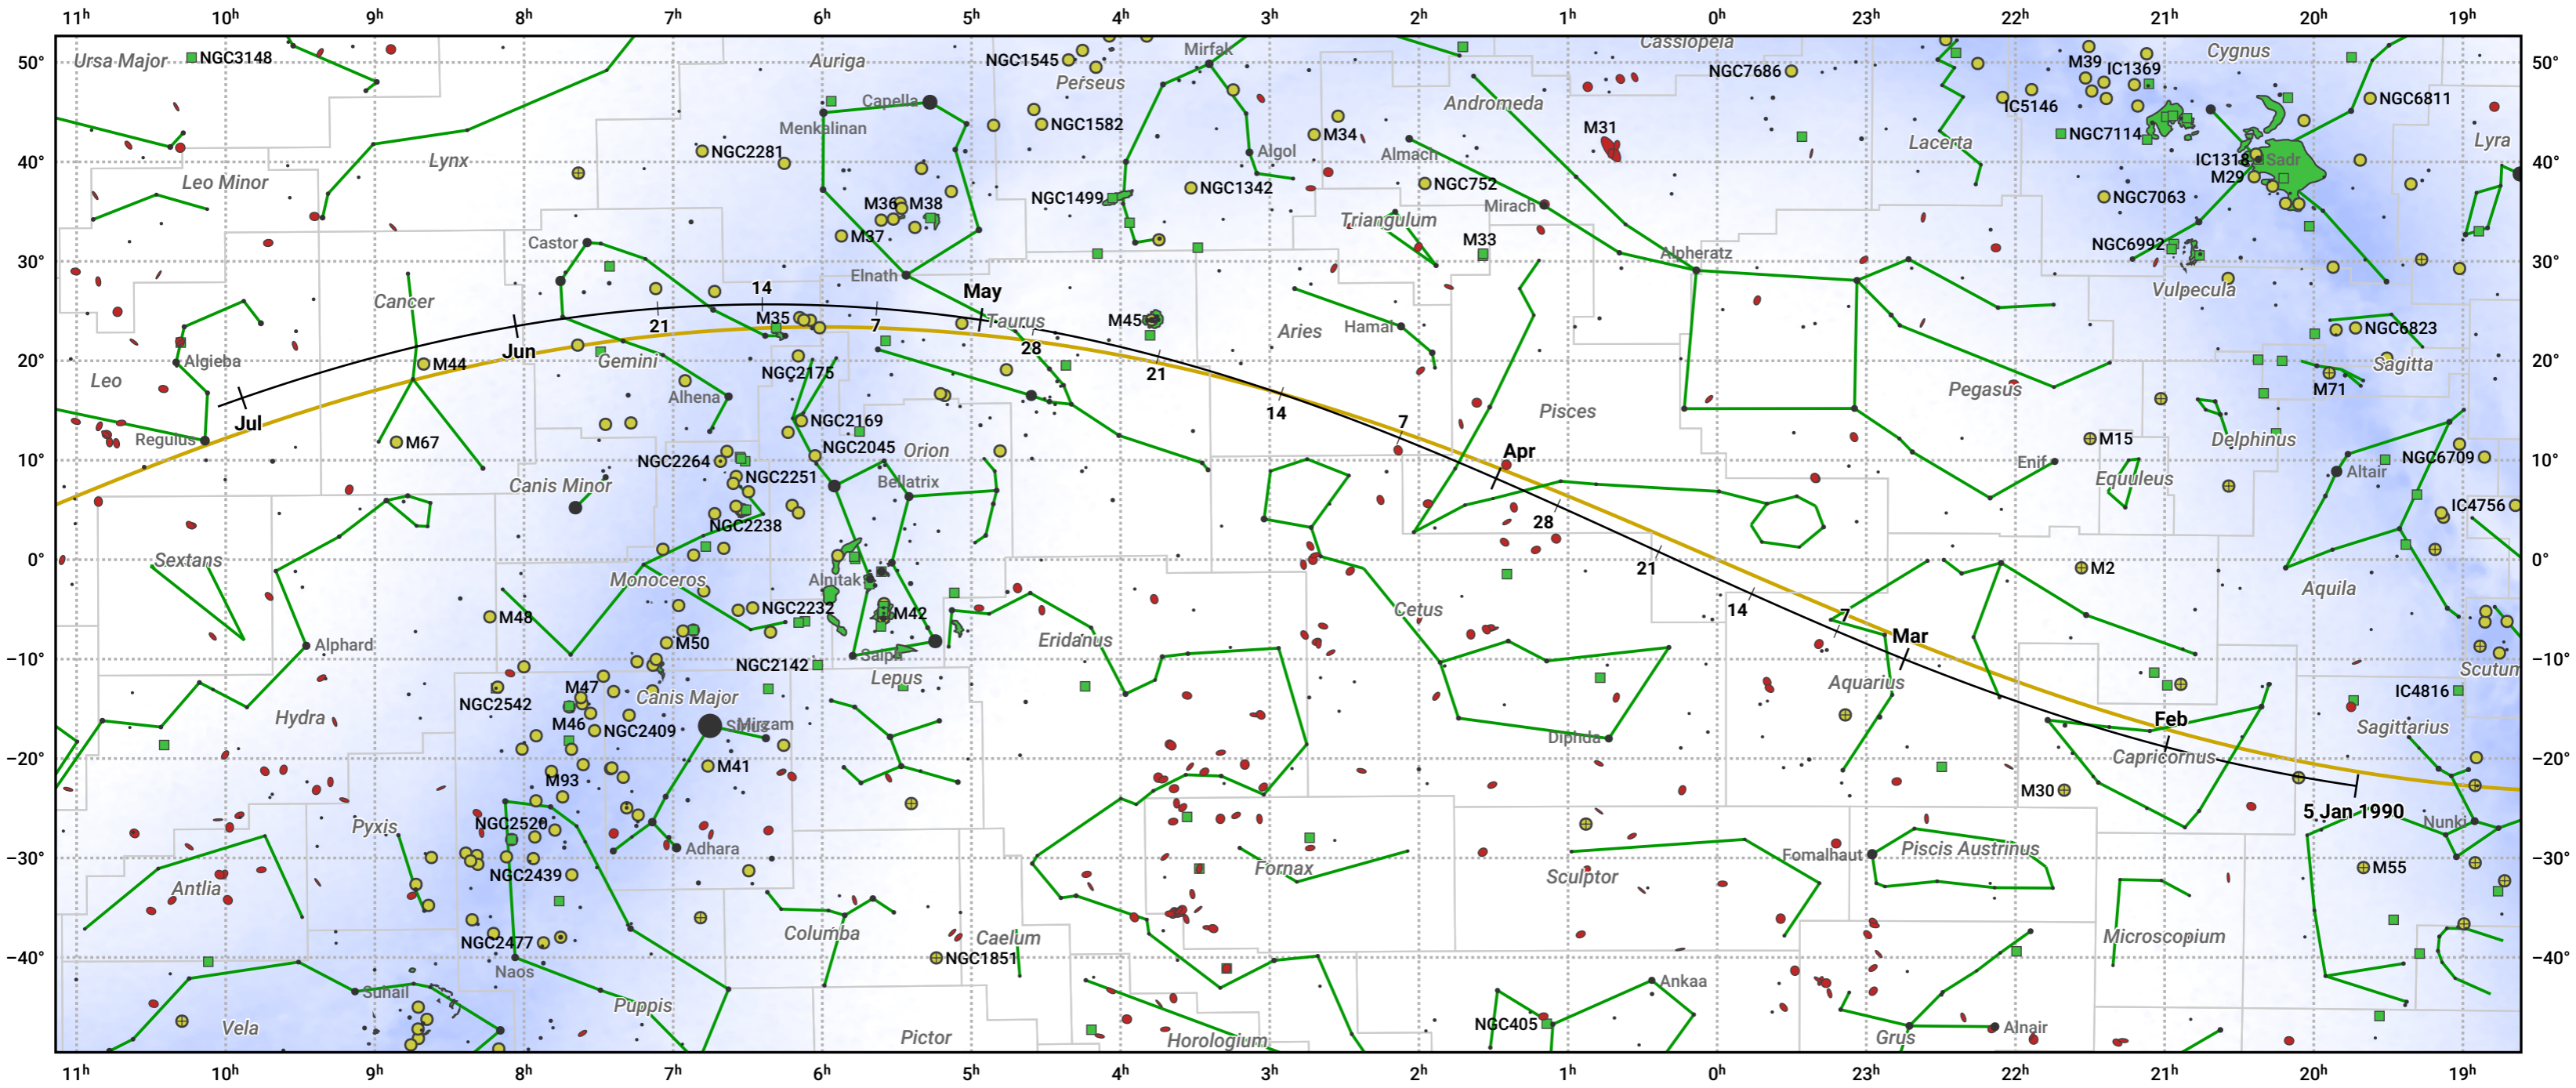

The path of 45P/Honda-Mrkos-Pajdusakova starting on 5 Jan 1990

© Dominic Ford 2011–2024. Date markers placed at midnight UTC. Downloaded from <https://in-the-sky.org>

Magnitude scale: -5.0 -4.0 -3.0 -2.0 -1.0 0.0 -1.0 -2.0

— Ecliptic Plane

● Galaxy ■ Bright nebula ● Open cluster ⊕ Globular cluster

Date	Mag
1990 Jan 22	15.1
1990 Feb 5	14.1
1990 Feb 17	13.0
1990 Feb 28	11.9
1990 Mar 1	11.8
1990 Mar 10	10.8
1990 Mar 19	9.8
1990 Apr 1	8.8
1990 Apr 25	9.9
1990 May 1	10.5
1990 May 5	10.9
1990 May 15	11.9
1990 May 26	12.9
1990 Jun 7	13.9
1990 Jun 22	15.1
1990 Jul 1	15.7