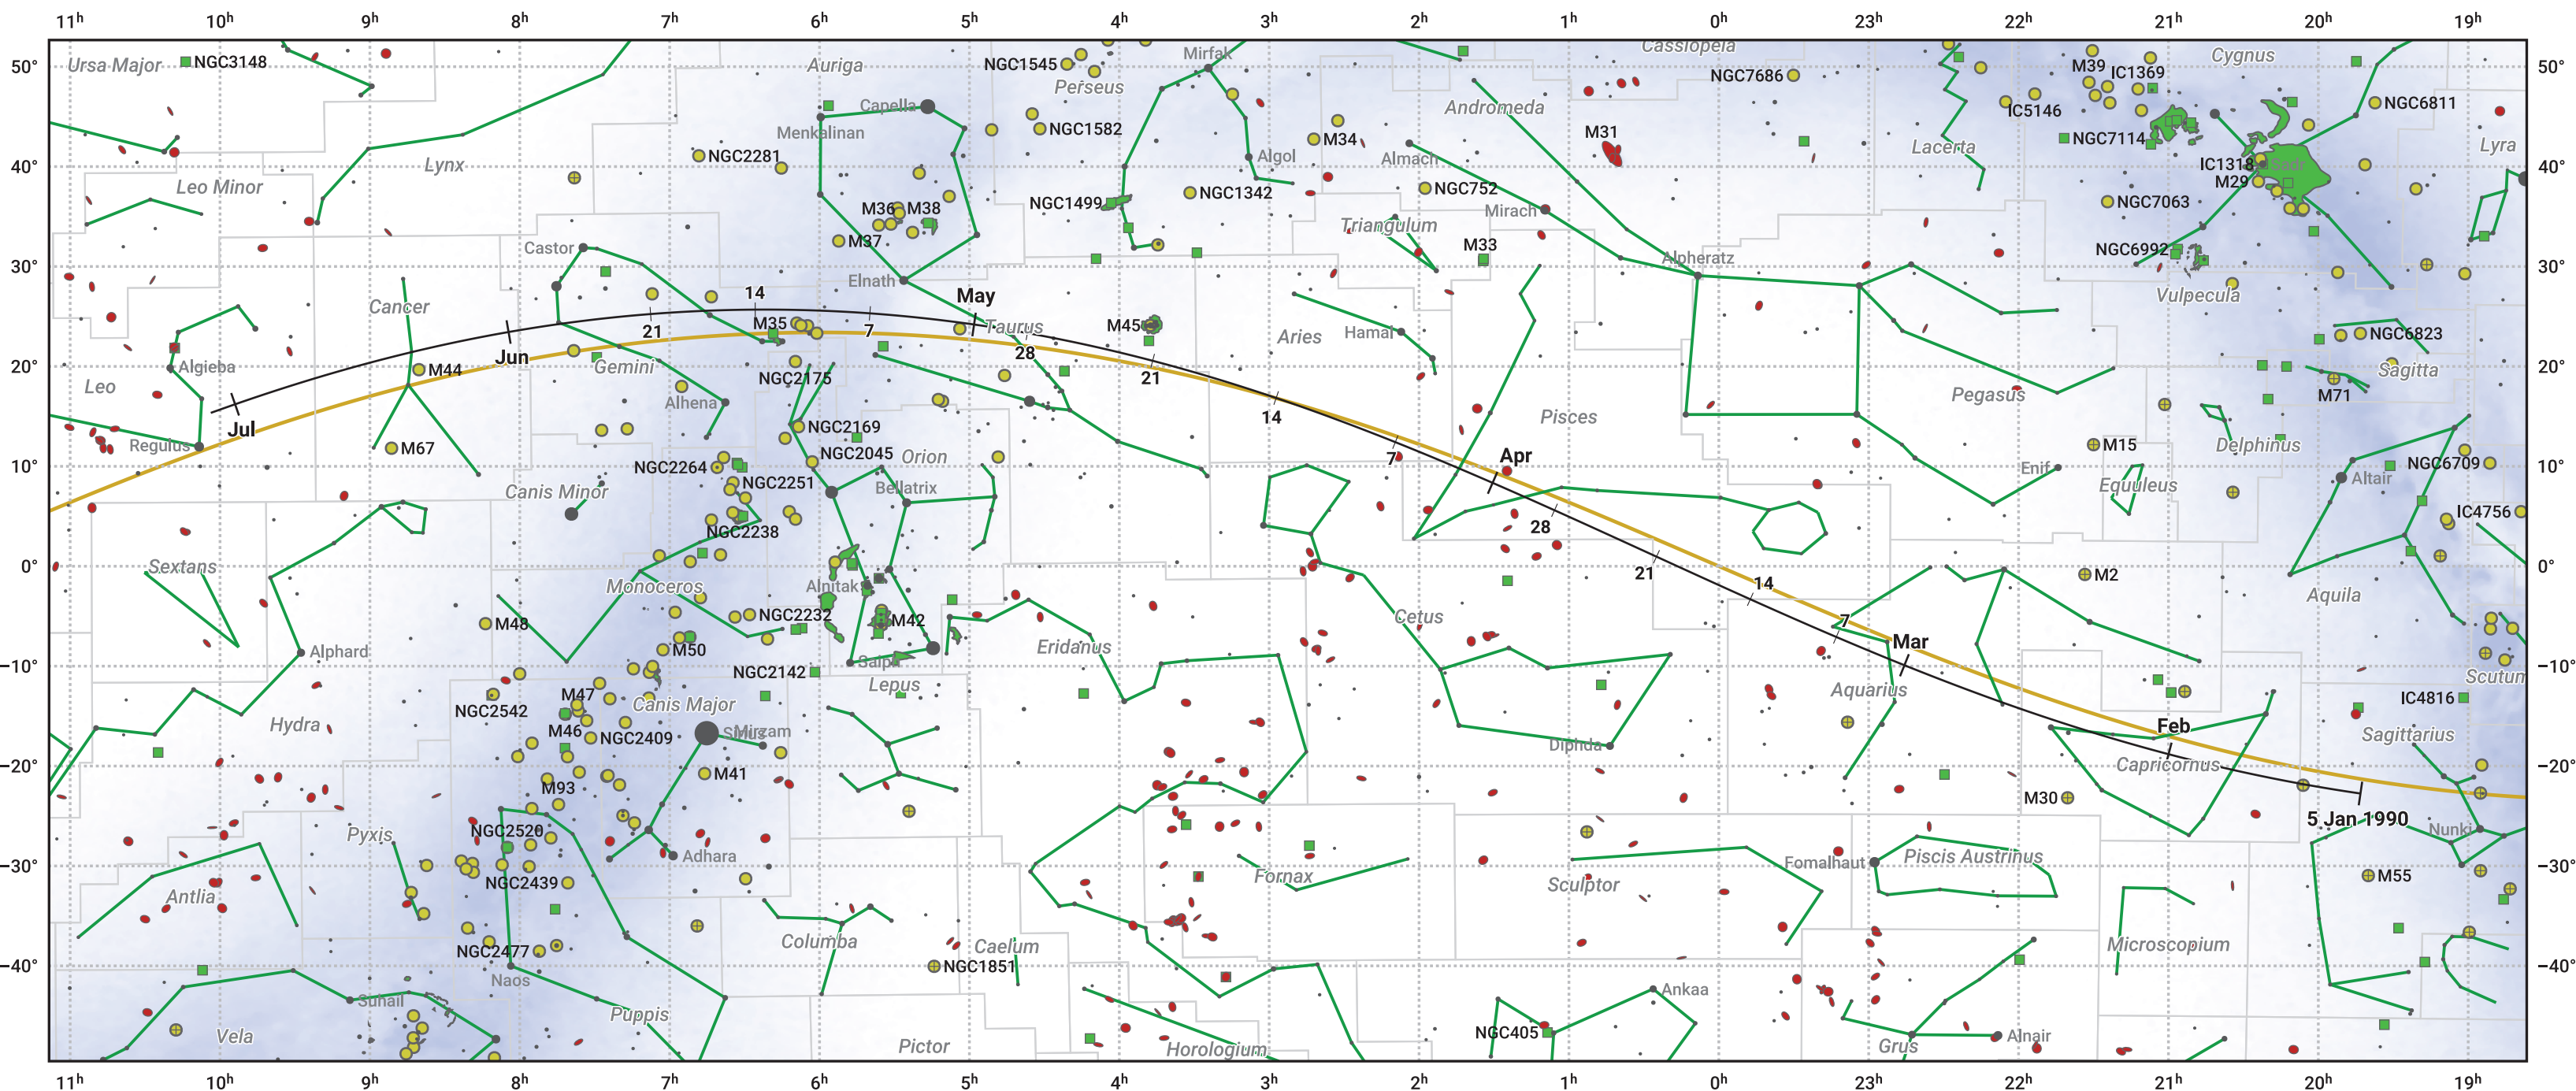

The path of 45P/Honda-Mrkos-Pajdusakova starting on 5 Jan 1990

© Dominic Ford 2011–2024. Date markers placed at midnight UTC. Downloaded from <https://in-the-sky.org>

Magnitude scale: -5.0 -4.0 -3.0 -2.0 -1.0 -2.0

Ecliptic Plane

Galaxy Bright nebula Open cluster + Globular cluster

Date	Mag
1990 Jan 22	15.1
1990 Feb 5	14.0
1990 Feb 17	13.0
1990 Feb 27	12.0
1990 Mar 1	11.8
1990 Mar 9	10.9
1990 Mar 18	9.9
1990 Mar 30	8.8
1990 Apr 25	9.9
1990 May 1	10.5
1990 May 5	10.9
1990 May 15	11.9
1990 May 26	12.9
1990 Jun 7	14.0
1990 Jun 22	15.1
1990 Jul 1	15.7