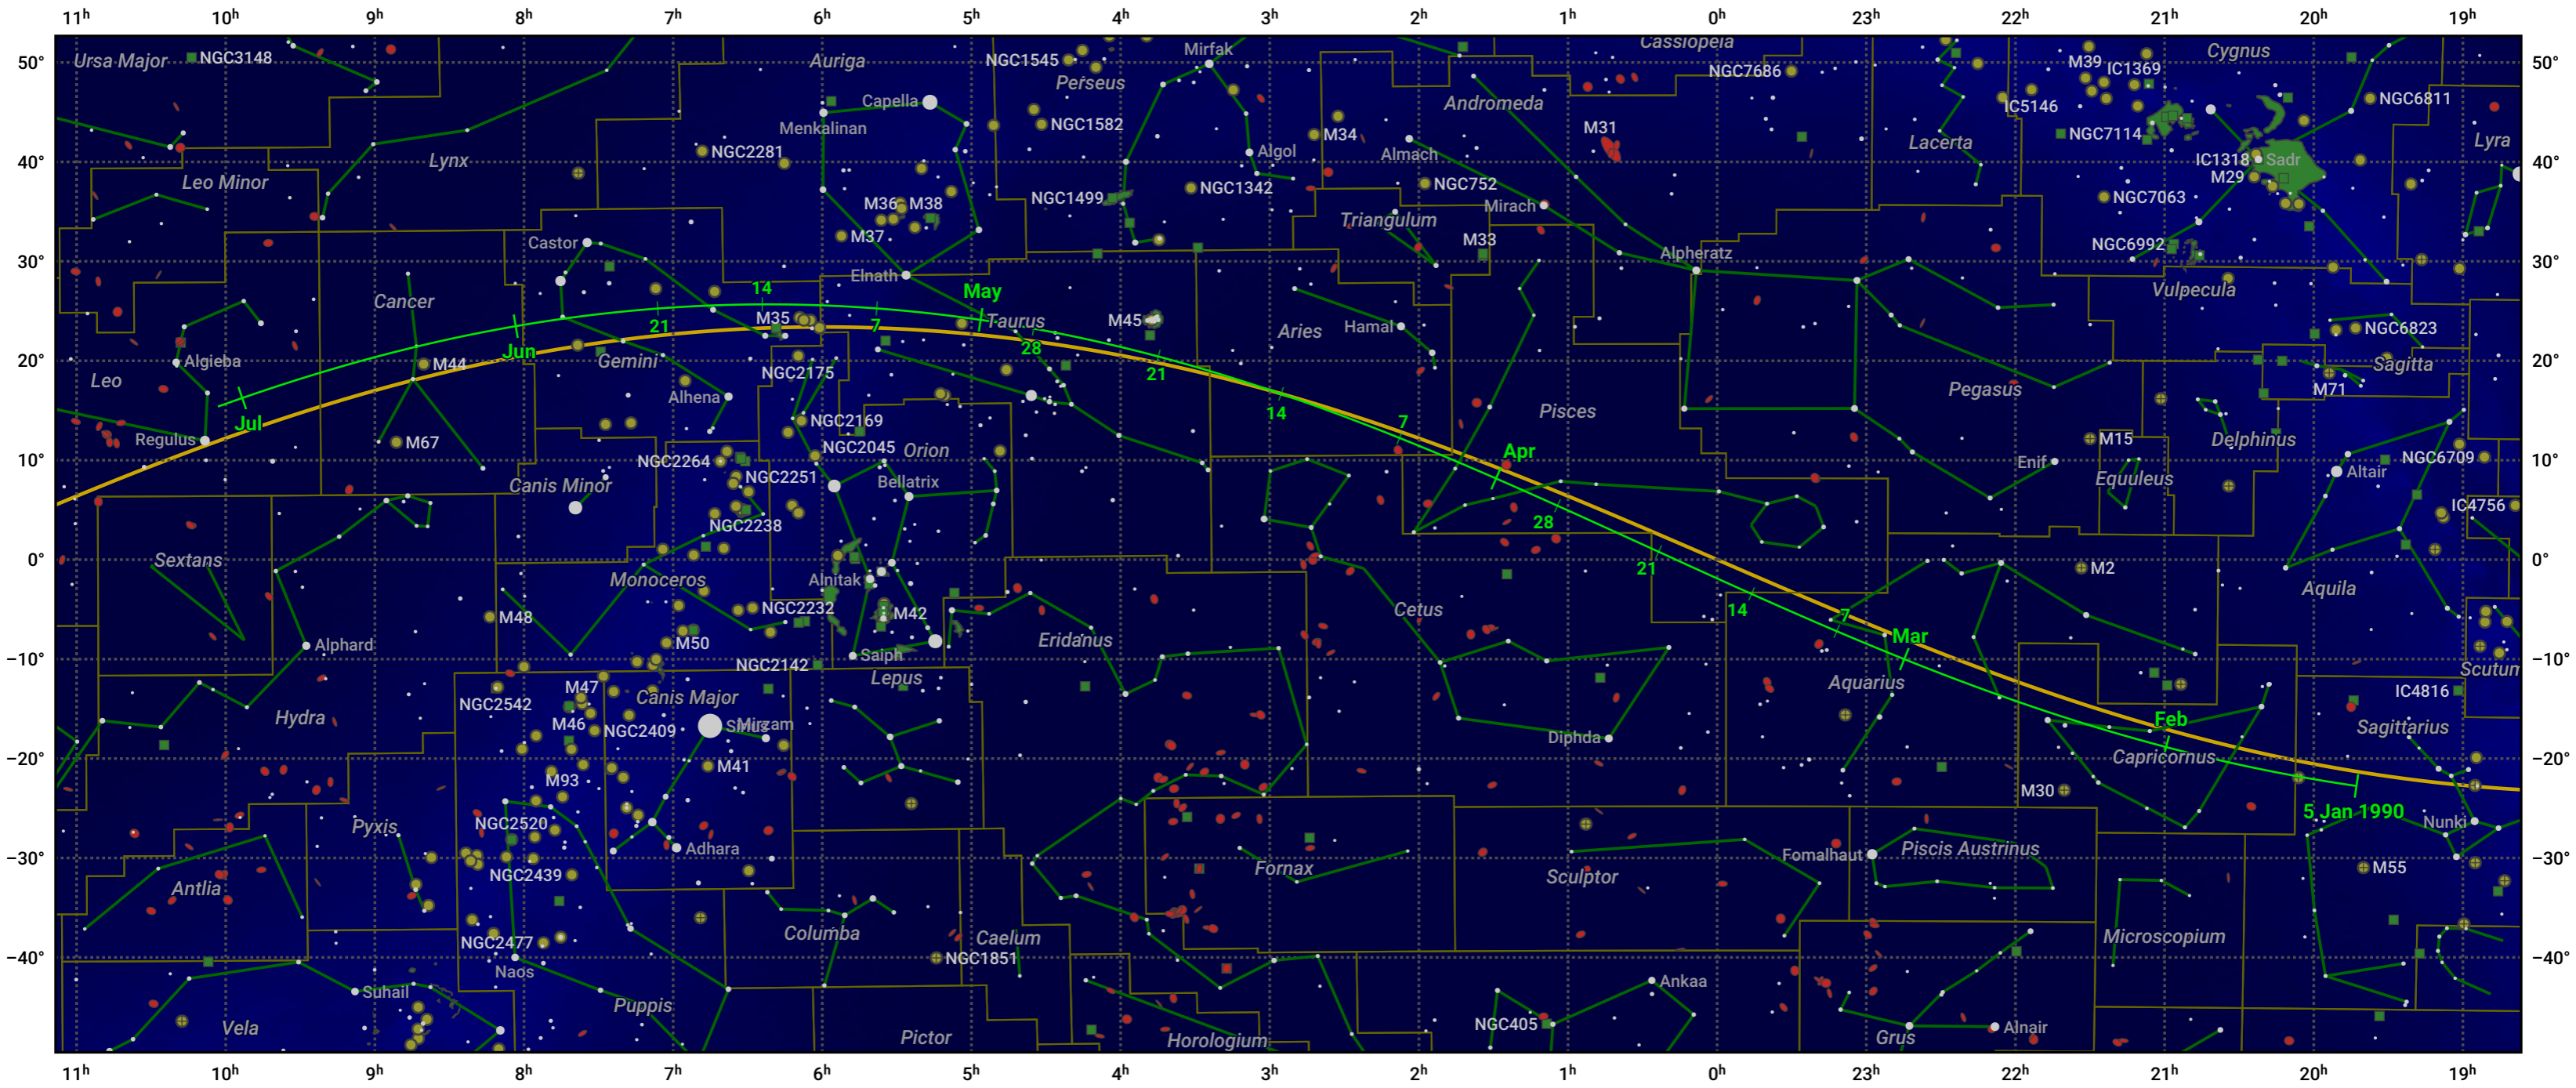

The path of 45P/Honda-Mrkos-Pajdusakova starting on 5 Jan 1990

© Dominic Ford 2011–2024. Date markers placed at midnight UTC. Downloaded from <https://in-the-sky.org>

Magnitude scale: -5.0 -4.0 -3.0 -2.0 -1.0 0.0 -1.0 -2.0

— Ecliptic Plane

● Galaxy ■ Bright nebula ● Open cluster ⊕ Globular cluster

Date	Mag
1990 Jan 22	15.1
1990 Feb 5	14.1
1990 Feb 17	13.0
1990 Feb 28	11.9
1990 Mar 1	11.8
1990 Mar 10	10.8
1990 Mar 19	9.8
1990 Apr 1	8.8
1990 Apr 25	9.9
1990 May 1	10.5
1990 May 5	10.9
1990 May 15	11.9
1990 May 26	12.9
1990 Jun 7	13.9
1990 Jun 22	15.1
1990 Jul 1	15.7