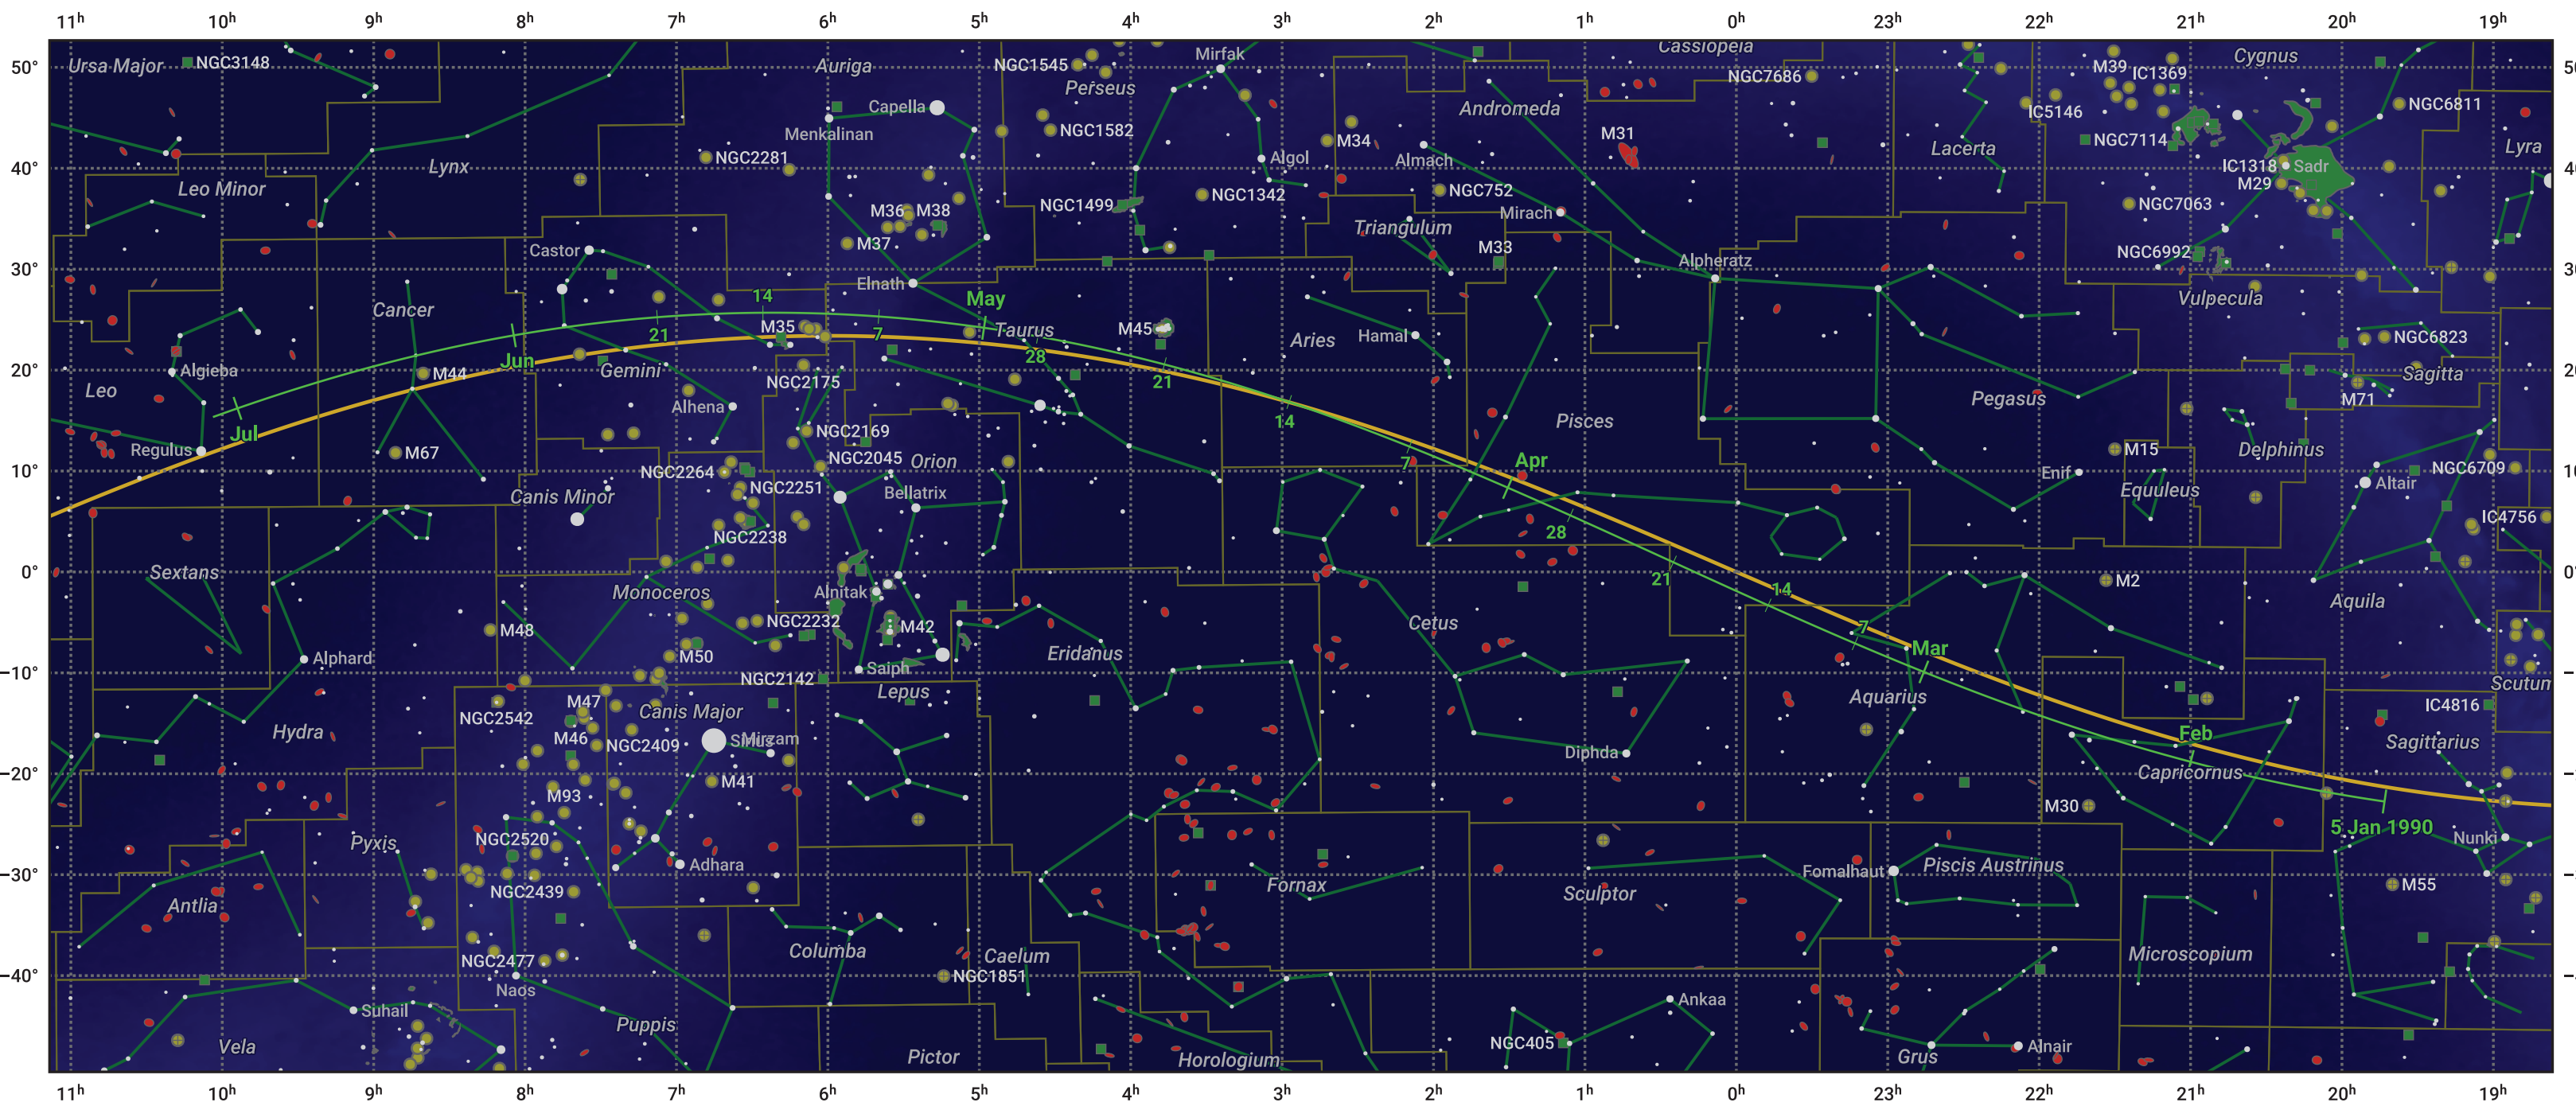

# The path of 45P/Honda-Mrkos-Pajdusakova starting on 5 Jan 1990

© Dominic Ford 2011–2024. Date markers placed at midnight UTC. Downloaded from <https://in-the-sky.org>

Magnitude scale:  -5.0  -4.0  -3.0  -2.0  -1.0  0.0  -1.0  -2.0

Ecliptic Plane

Galaxy  Bright nebula  Open cluster  Globular cluster

Date	Mag
1990 Jan 22	15.1
1990 Feb 5	14.0
1990 Feb 17	13.0
1990 Feb 27	12.0
1990 Mar 1	11.8
1990 Mar 9	10.9
1990 Mar 18	9.9
1990 Mar 30	8.8
1990 Apr 25	9.9
1990 May 1	10.5
1990 May 5	10.9
1990 May 15	11.9
1990 May 26	12.9
1990 Jun 7	14.0
1990 Jun 22	15.1
1990 Jul 1	15.7