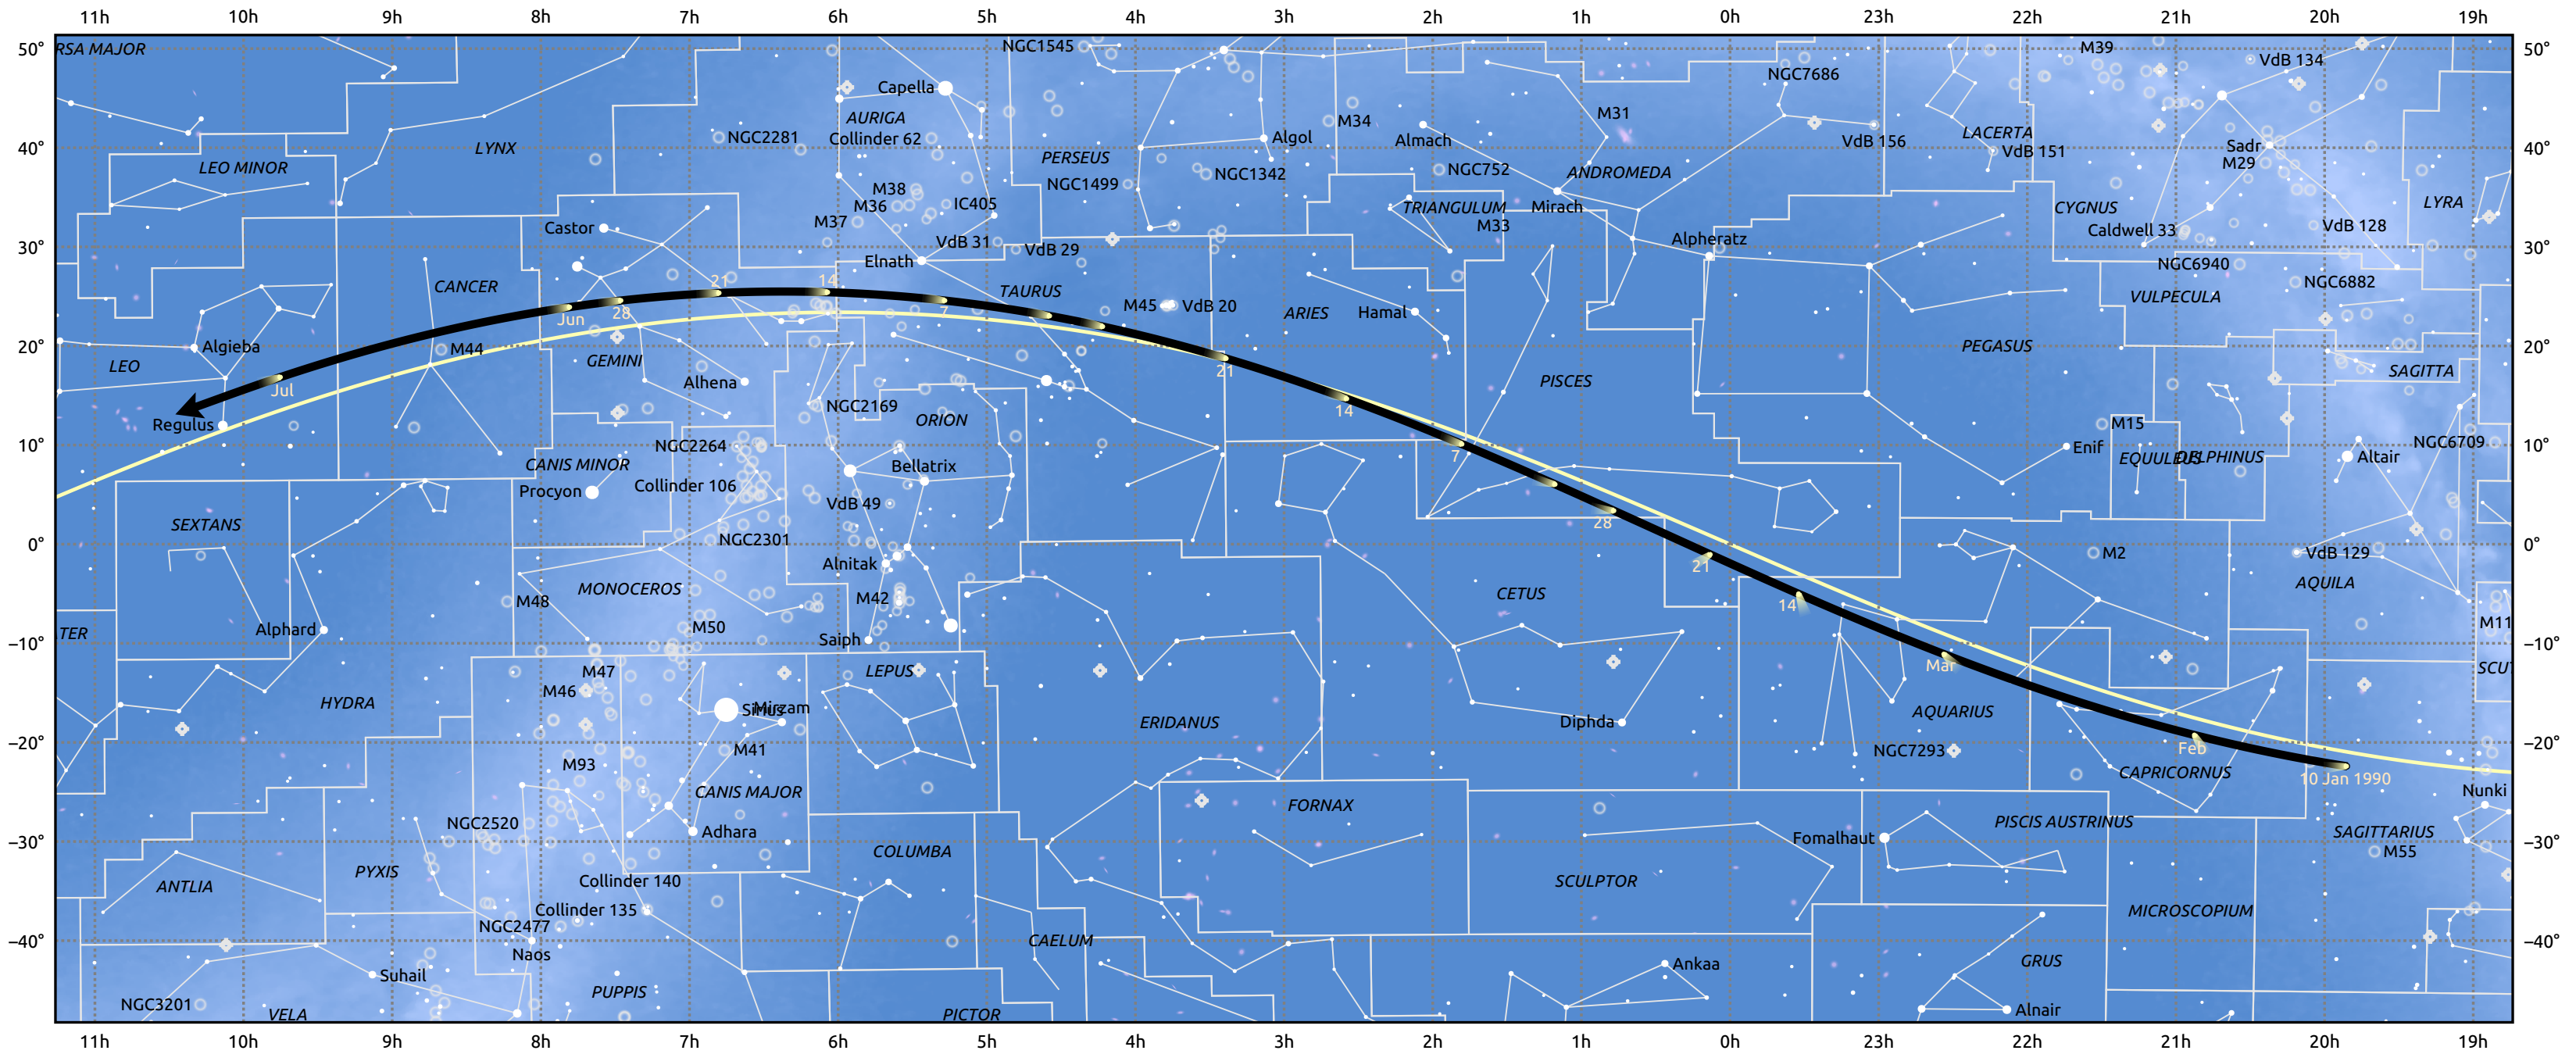

The path of 45P/Honda-Mrkos-Pajdusakova starting on 10 Jan 1990

© Dominic Ford 2011–2025. Date markers placed at midnight UTC. Downloaded from <https://in-the-sky.org>

Magnitude scale: • 5.0 • 4.0 • 3.0 • 2.0 • 1.0 • 0.0 • -1.0 • -2.0

— Ecliptic Plane

Galaxy Bright nebula Open cluster Globular cluster Planetary nebula

Date	Mag
1990 Jan 27	15.1
1990 Feb 10	14.1
1990 Feb 22	13.0
1990 Mar 1	12.3
1990 Mar 4	12.0
1990 Mar 14	10.9
1990 Mar 23	9.9
1990 Apr 4	8.9
1990 Apr 30	9.9
1990 May 1	10.0
1990 May 10	11.0
1990 May 20	12.0
1990 May 31	13.0
1990 Jun 12	14.0
1990 Jun 26	15.1
1990 Jul 1	15.4