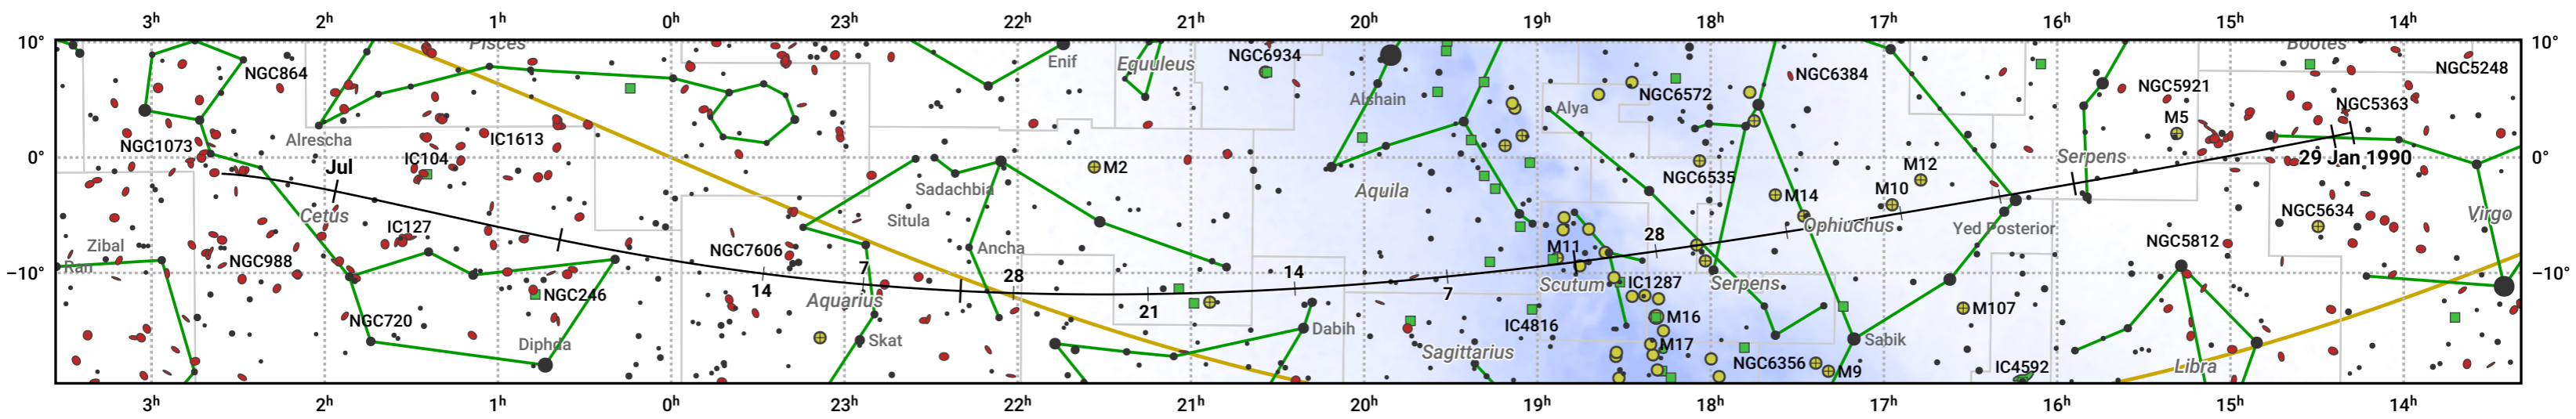

The path of 73P/Schwassmann-Wachmann starting on 29 Jan 1990

© Dominic Ford 2011–2024. Date markers placed at midnight UTC. Downloaded from <https://in-the-sky.org>

Magnitude scale: • 6.0 • 5.0 • 4.0 • 3.0 • 2.0 • 1.0 • 0.0

— Ecliptic Plane

Galaxy Bright nebula Open cluster Globular cluster

Date	Mag
1990 Feb 12	14.3
1990 Feb 24	13.3
1990 Mar 1	12.8
1990 Mar 8	12.2
1990 Mar 20	11.1
1990 Apr 2	10.1
1990 May 1	9.2
1990 Jun 17	11.1
1990 Jul 1	12.1
1990 Jul 3	12.2
1990 Jul 20	13.2