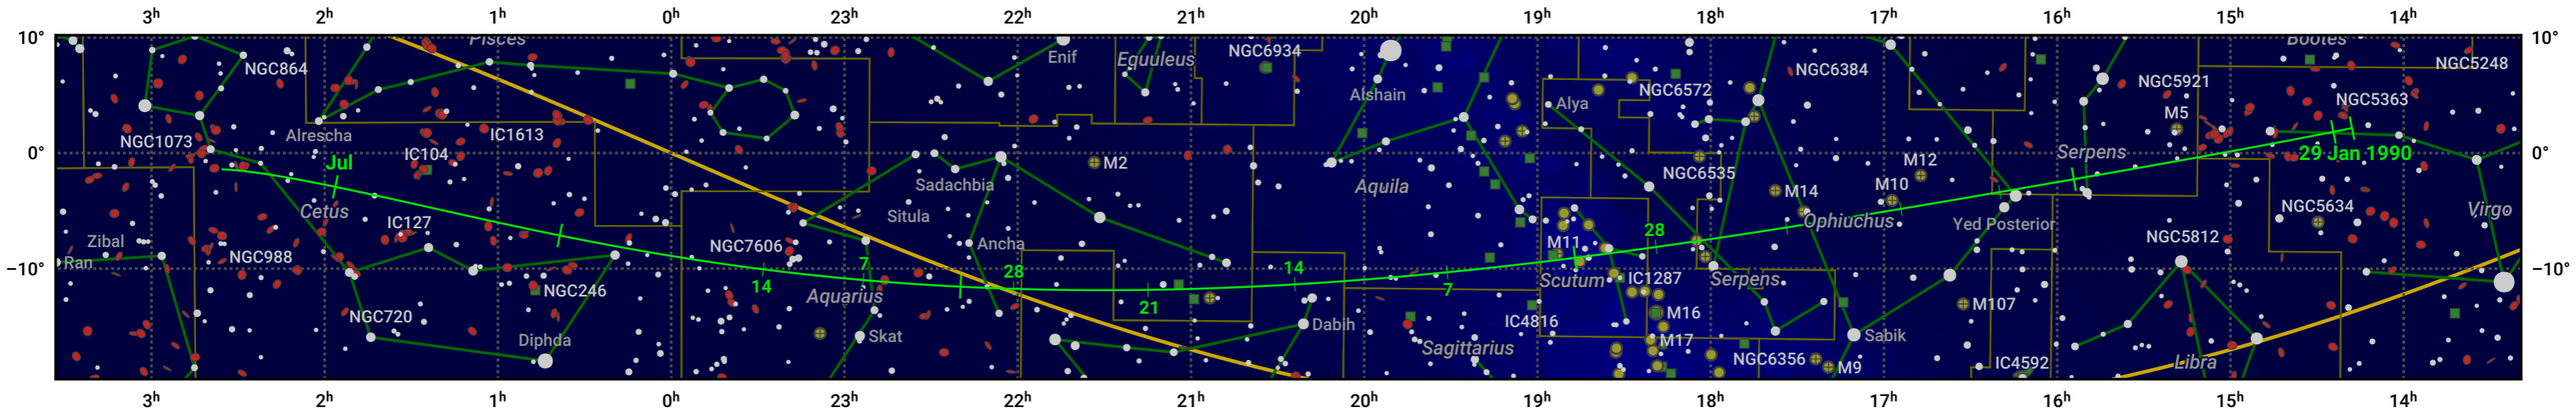

# The path of 73P/Schwassmann-Wachmann starting on 29 Jan 1990

© Dominic Ford 2011–2024. Date markers placed at midnight UTC. Downloaded from <https://in-the-sky.org>

Magnitude scale: • 6.0 • 5.0 • 4.0 • 3.0 • 2.0 • 1.0 • 0.0

— Ecliptic Plane

Galaxy    Bright nebula    Open cluster    Globular cluster

Date	Mag
1990 Feb 12	14.3
1990 Feb 24	13.3
1990 Mar 1	12.8
1990 Mar 8	12.2
1990 Mar 20	11.1
1990 Apr 2	10.1
1990 May 1	9.2
1990 Jun 17	11.1
1990 Jul 1	12.1
1990 Jul 3	12.2
1990 Jul 20	13.2