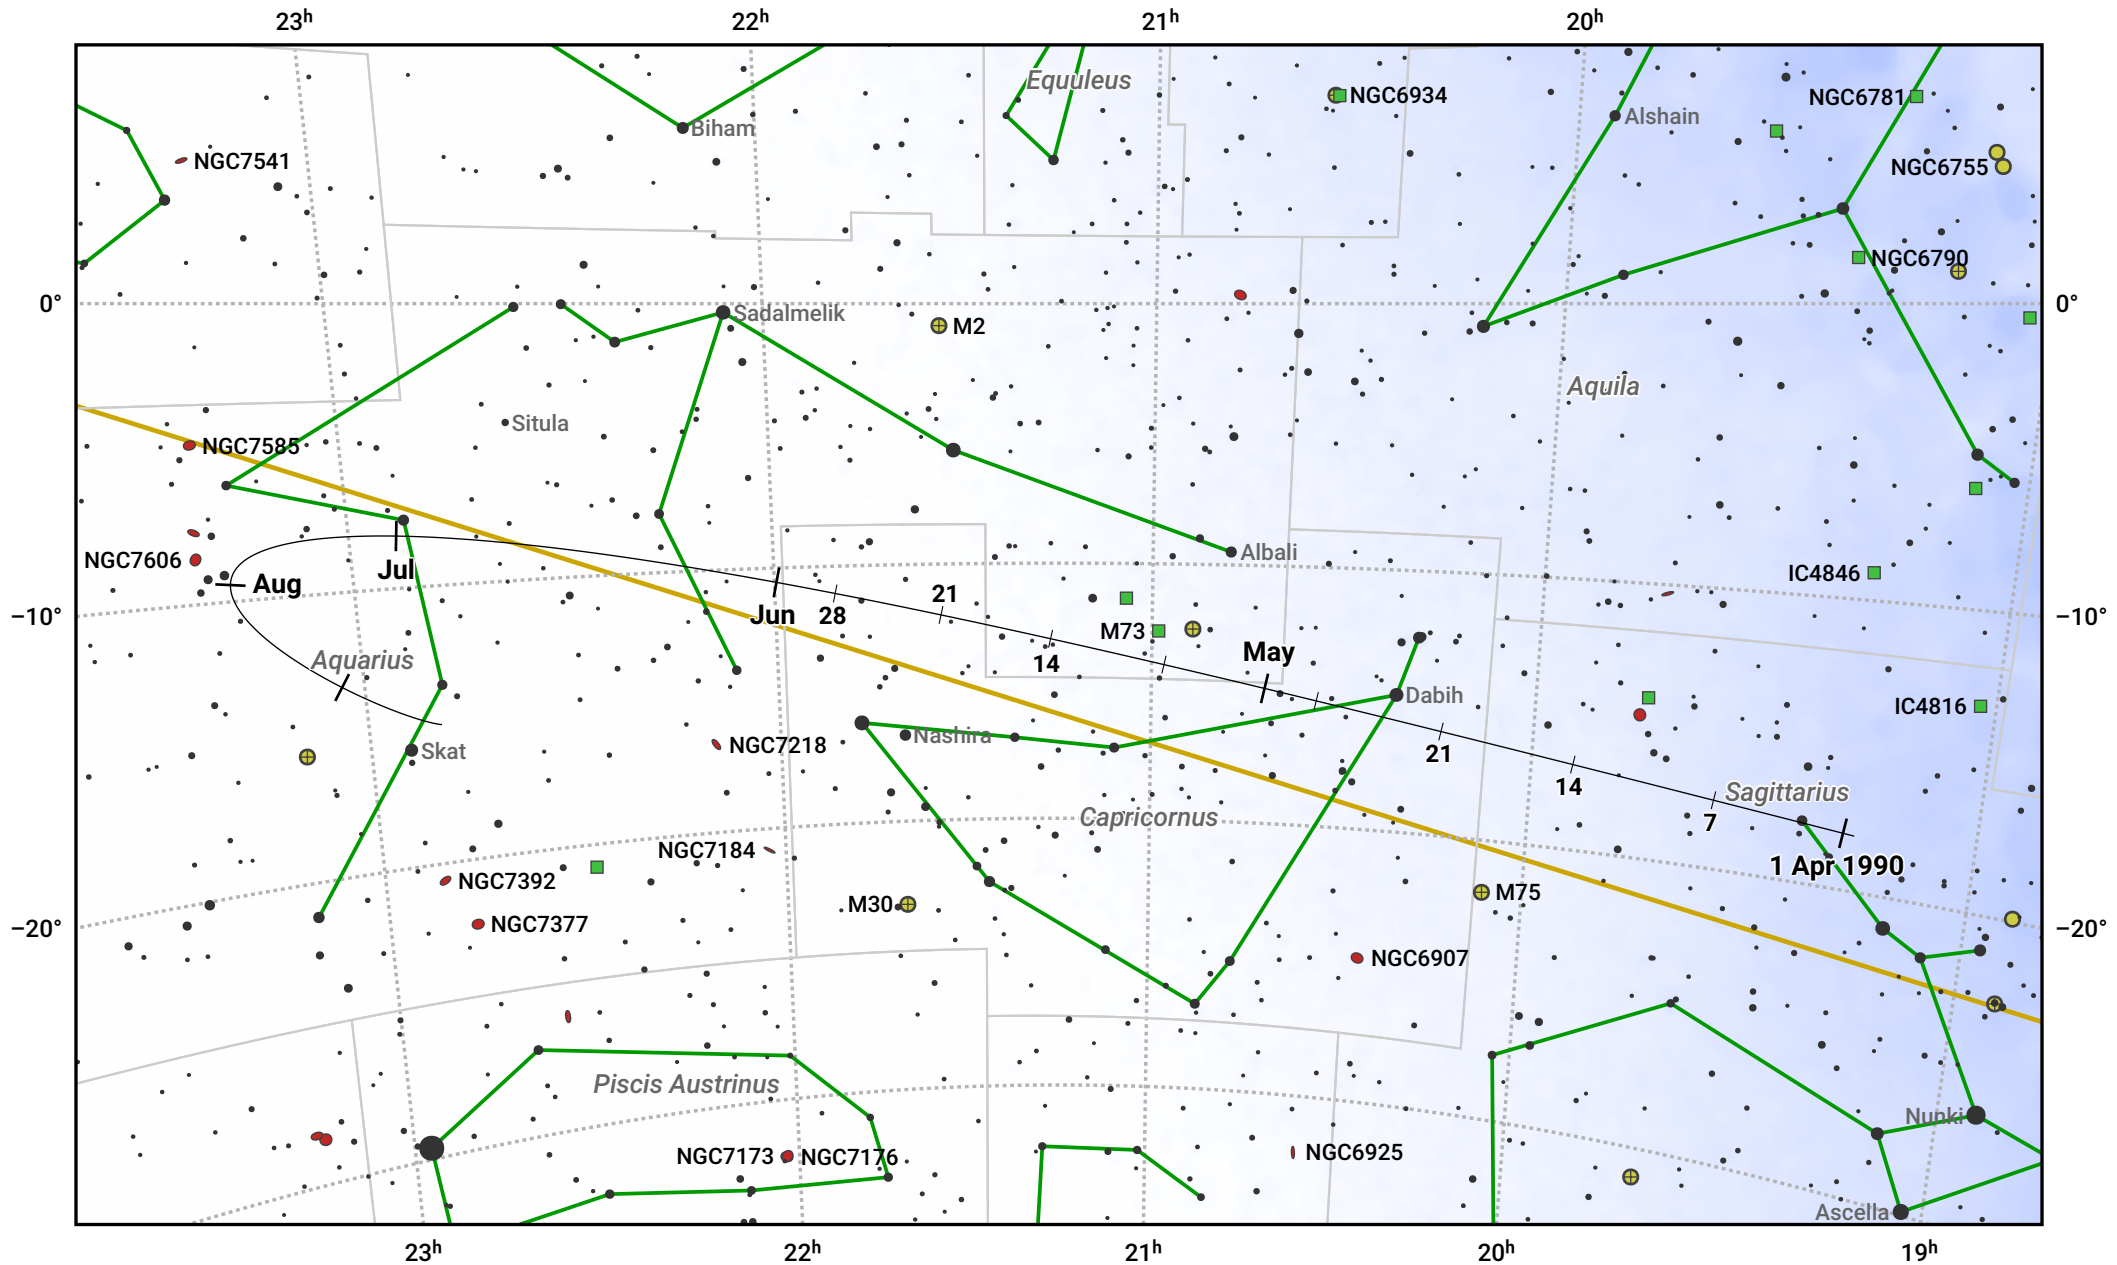

# The path of 22P/Kopff starting on 31 Mar 1990

© Dominic Ford 2011–2024. Date markers placed at midnight UTC. Downloaded from <https://in-the-sky.org>

Magnitude scale: ● 7.0 ● 6.0 ● 5.0 ● 4.0 ● 3.0 ● 2.0 ● 1.0

— Ecliptic Plane

● Galaxy

■ Bright nebula

● Open cluster

⊕ Globular cluster

Date	Mag
1990 May 1	9.1
1990 May 16	8.9
1990 Jul 1	8.5
1990 Sep 1	9.4
1990 Sep 15	9.9