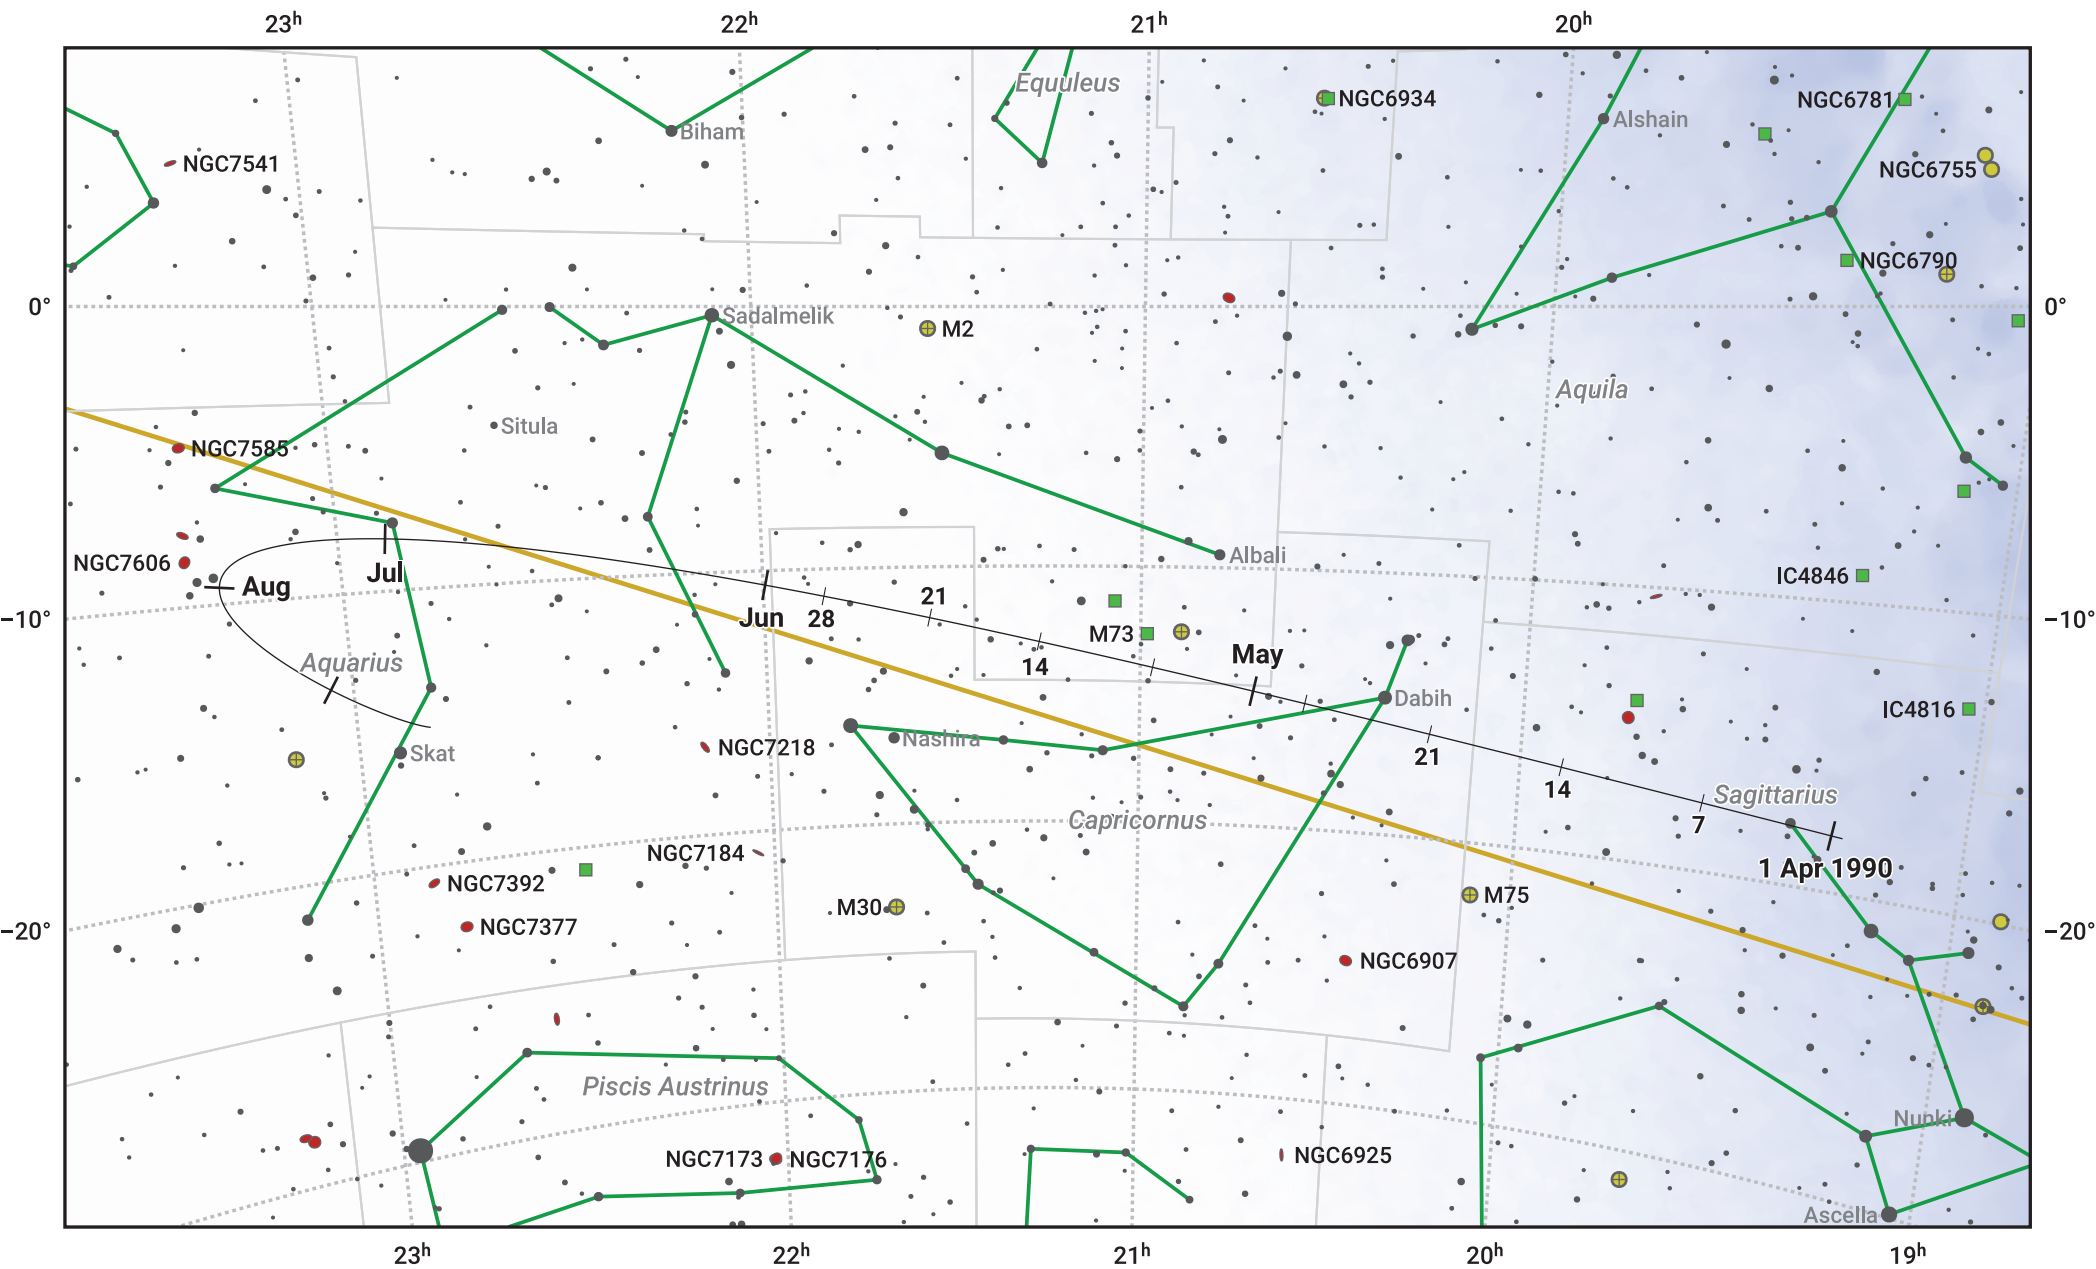

The path of 22P/Kopff starting on 31 Mar 1990

© Dominic Ford 2011–2024. Date markers placed at midnight UTC. Downloaded from <https://in-the-sky.org>

Magnitude scale: ● 7.0 ● 6.0 ● 5.0 ● 4.0 ● 3.0 ● 2.0 ● 1.0

— Ecliptic Plane

- Galaxy
- Bright nebula
- Open cluster
- ⊕ Globular cluster

Date	Mag
1990 May 1	9.1
1990 May 16	8.9
1990 Jul 1	8.5
1990 Sep 1	9.4
1990 Sep 15	9.9