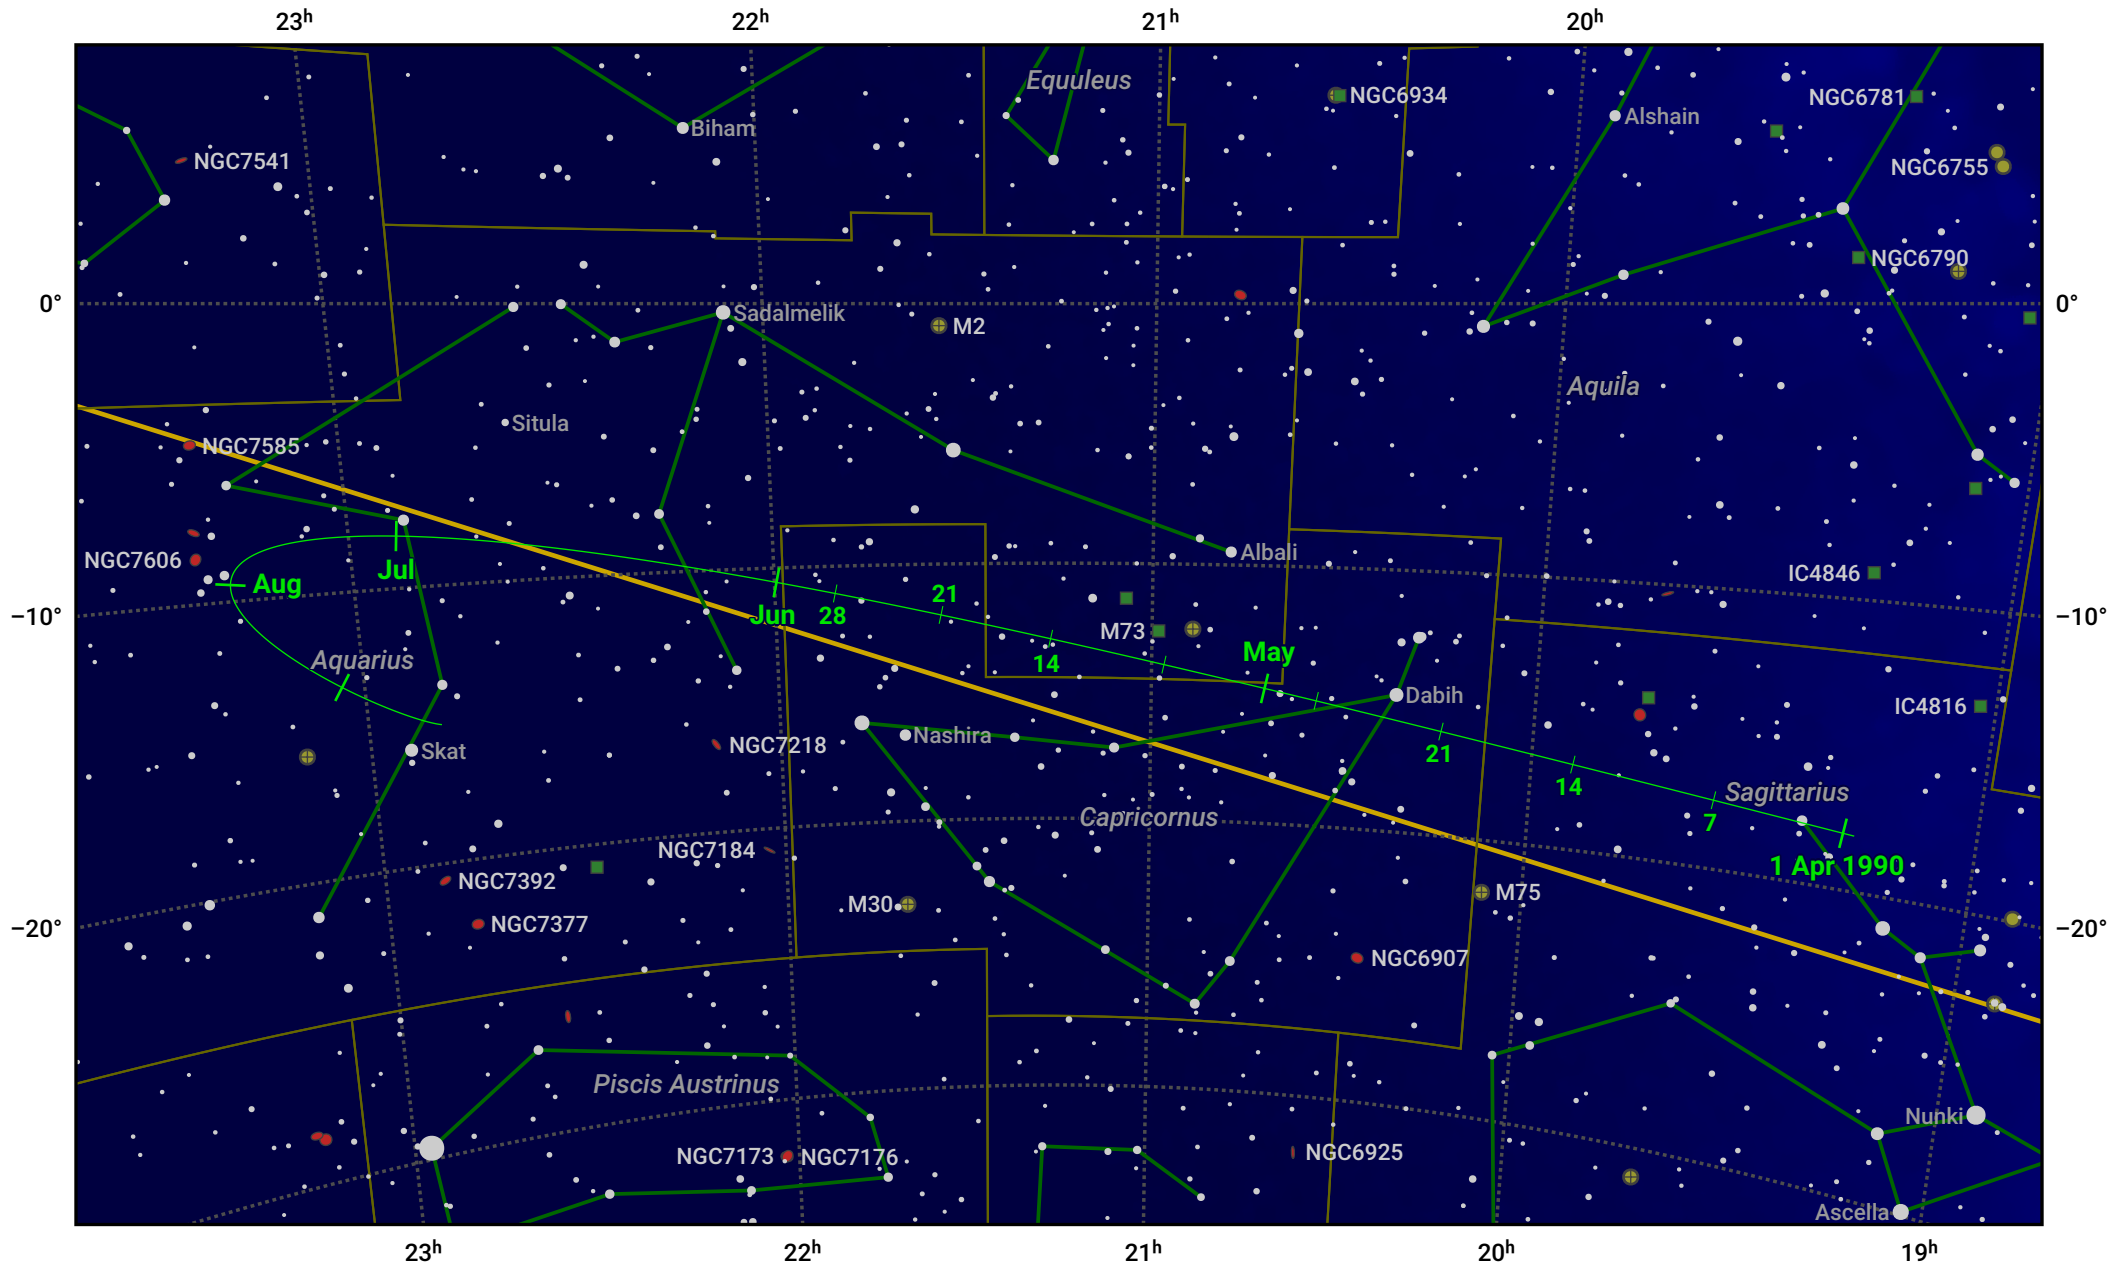

The path of 22P/Kopff starting on 31 Mar 1990

© Dominic Ford 2011–2024. Date markers placed at midnight UTC. Downloaded from <https://in-the-sky.org>

Magnitude scale: ● 7.0 ● 6.0 ● 5.0 ● 4.0 ● 3.0 ● 2.0 ● 1.0

— Ecliptic Plane

● Galaxy ● Bright nebula ● Open cluster ● Globular cluster

Date	Mag
1990 May 1	9.1
1990 May 16	8.9
1990 Jul 1	8.5
1990 Sep 1	9.4
1990 Sep 15	9.9