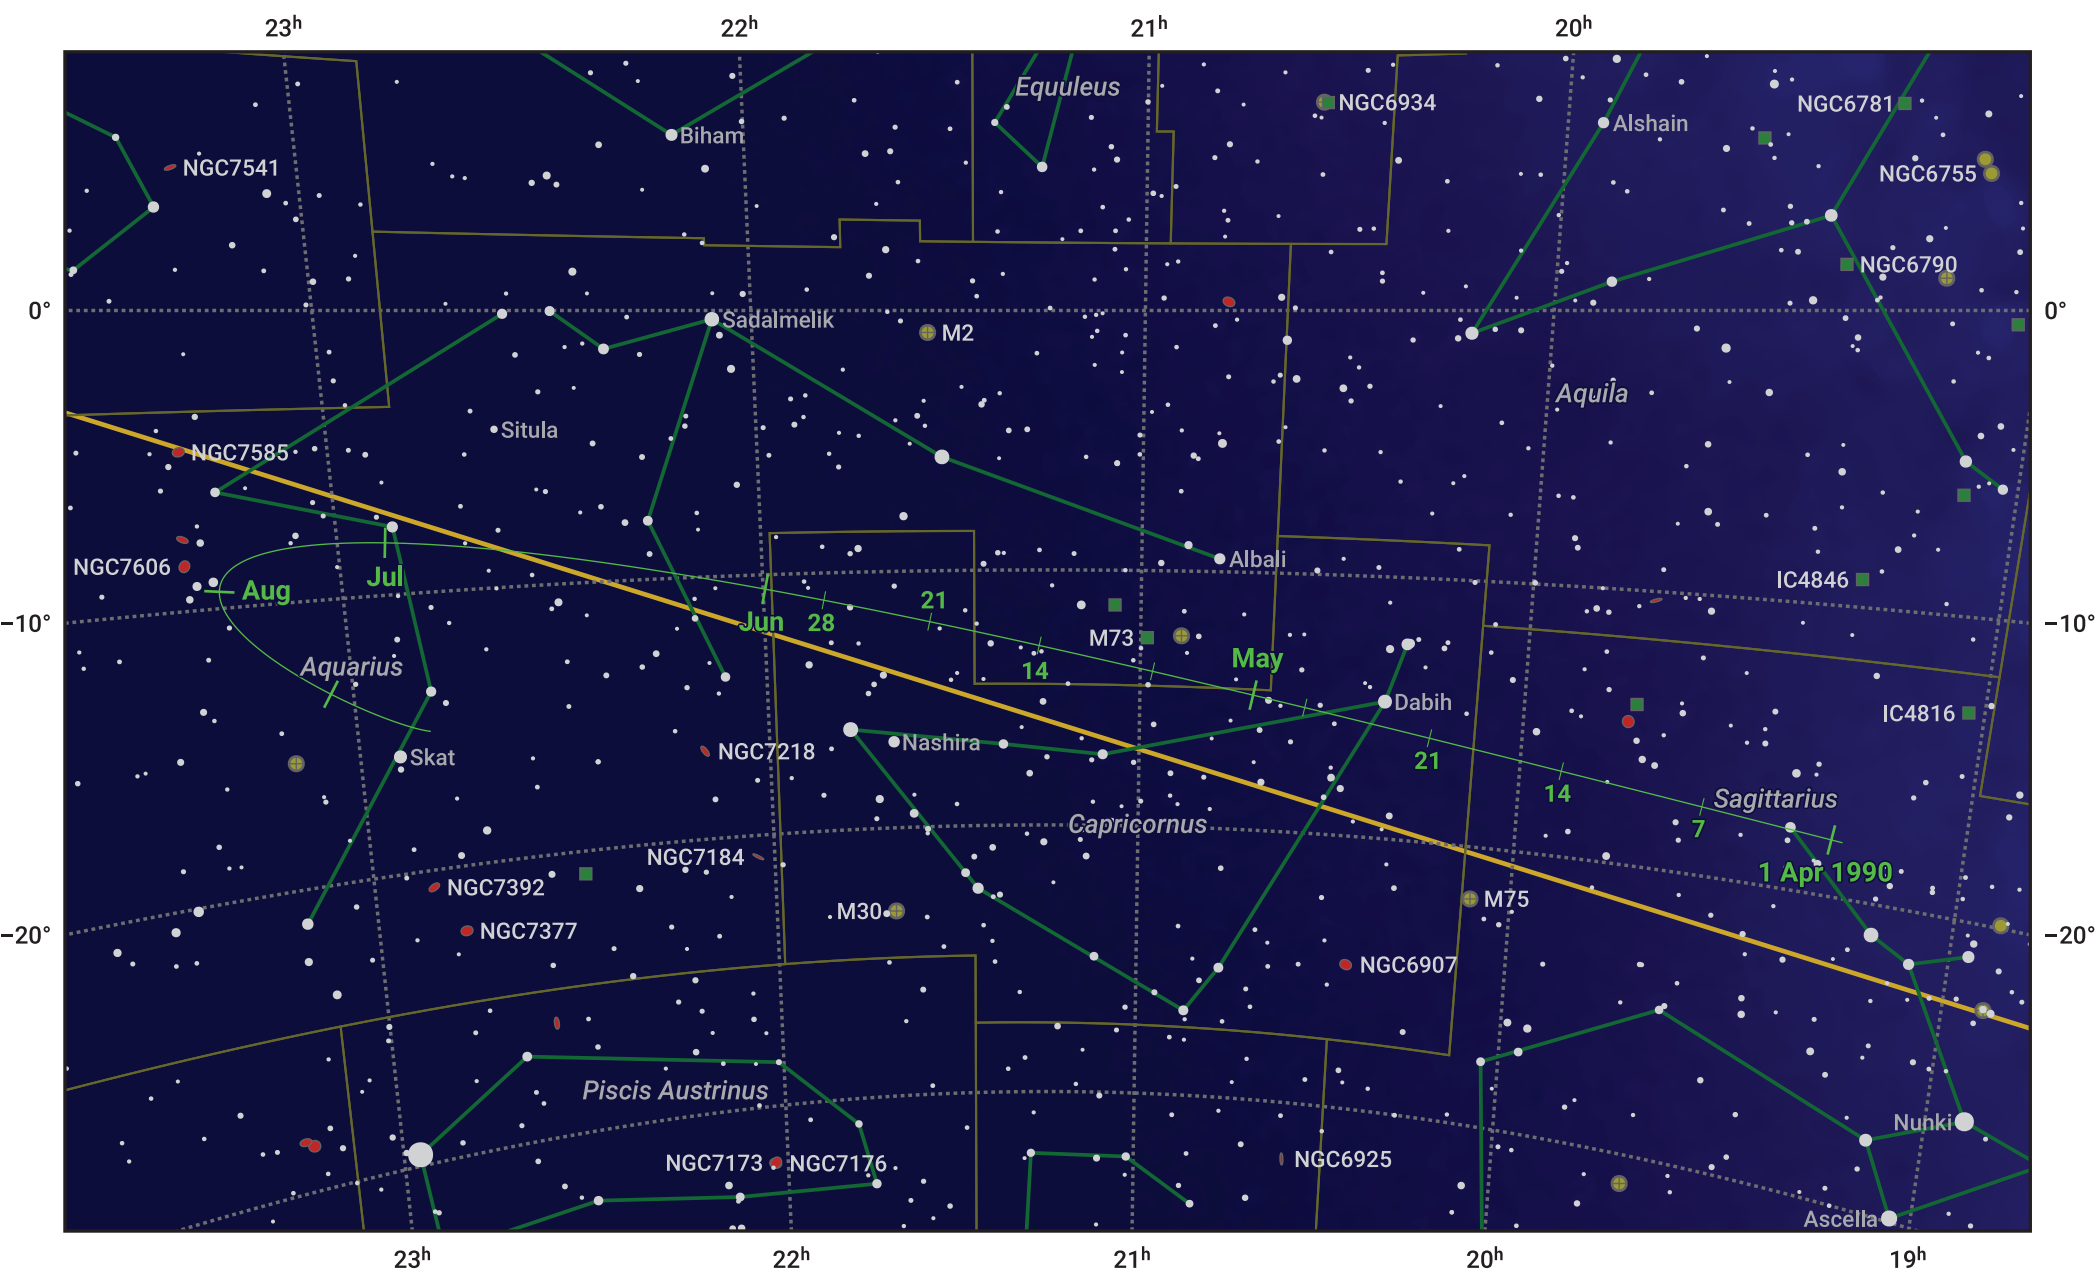

The path of 22P/Kopff starting on 31 Mar 1990

© Dominic Ford 2011–2024. Date markers placed at midnight UTC. Downloaded from <https://in-the-sky.org>

Magnitude scale: ● 7.0 ● 6.0 ● 5.0 ● 4.0 ● 3.0 ● 2.0 ● 1.0

— Ecliptic Plane

-  Galaxy
-  Bright nebula
-  Open cluster
-  Globular cluster

Date	Mag
1990 May 1	9.1
1990 May 16	8.9
1990 Jul 1	8.5
1990 Sep 1	9.4
1990 Sep 15	9.9