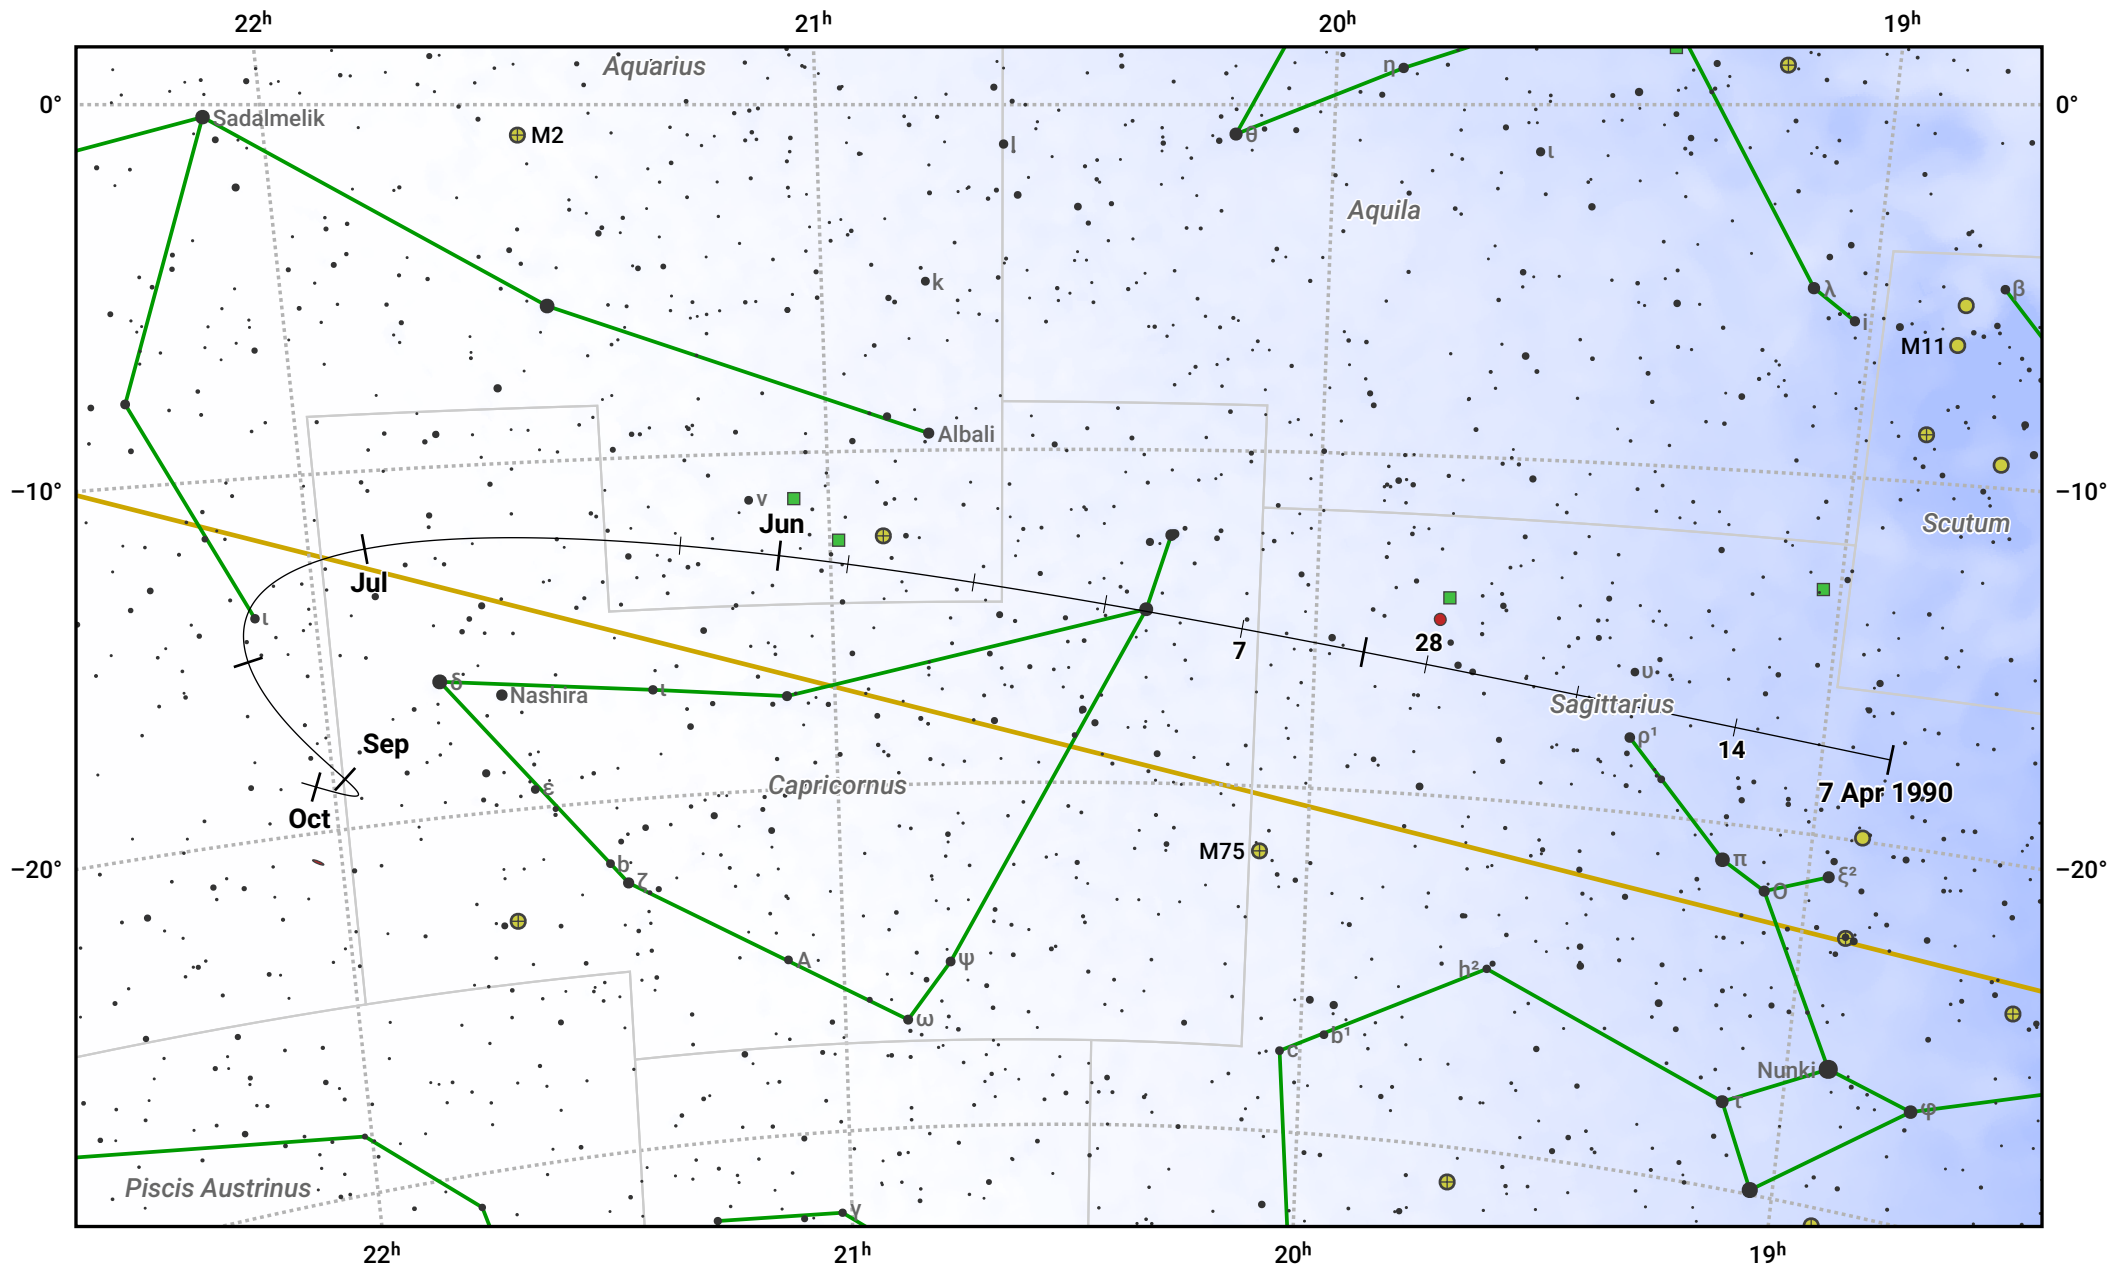

The path of 22P/Kopff starting on 7 Apr 1990

© Dominic Ford 2011–2024. Date markers placed at midnight UTC. Downloaded from <https://in-the-sky.org>

Magnitude scale: 8.0 7.0 6.0 5.0 4.0 3.0 2.0

— Ecliptic Plane

● Galaxy ■ Bright nebula ● Open cluster ⊕ Globular cluster

Date	Mag
1990 May 1	9.0
1990 May 12	8.7
1990 Jul 1	7.9
1990 Sep 1	9.0
1990 Sep 20	9.7