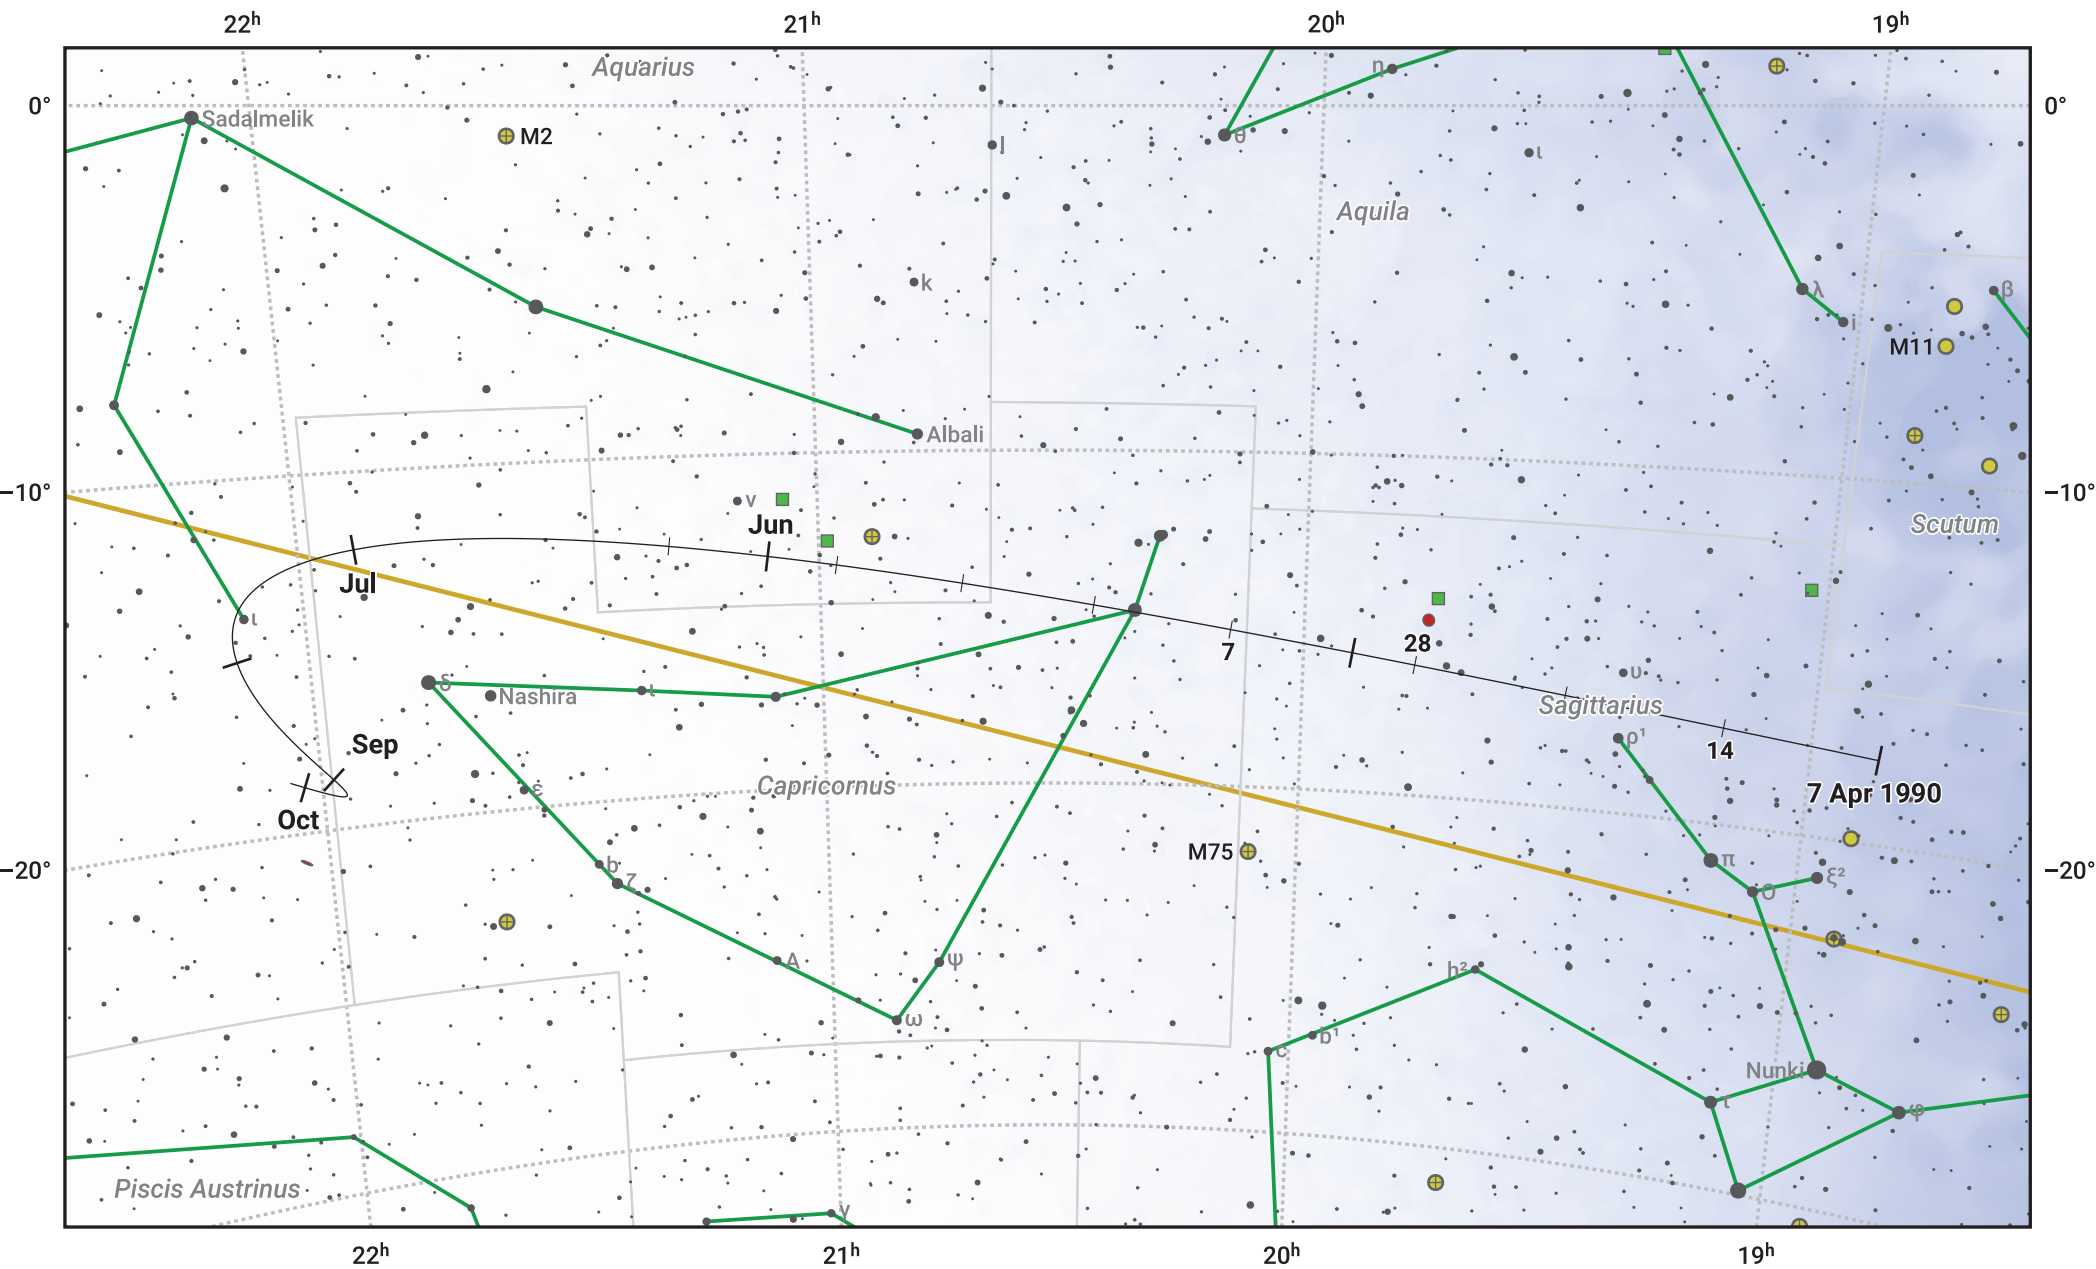

The path of 22P/Kopff starting on 7 Apr 1990

© Dominic Ford 2011–2024. Date markers placed at midnight UTC. Downloaded from <https://in-the-sky.org>

Magnitude scale: ● 8.0 ● 7.0 ● 6.0 ● 5.0 ● 4.0 ● 3.0 ● 2.0

— Ecliptic Plane

● Galaxy ■ Bright nebula ● Open cluster ⊕ Globular cluster

Date	Mag
1990 May 1	9.0
1990 May 12	8.7
1990 Jul 1	7.9
1990 Sep 1	9.0
1990 Sep 20	9.7