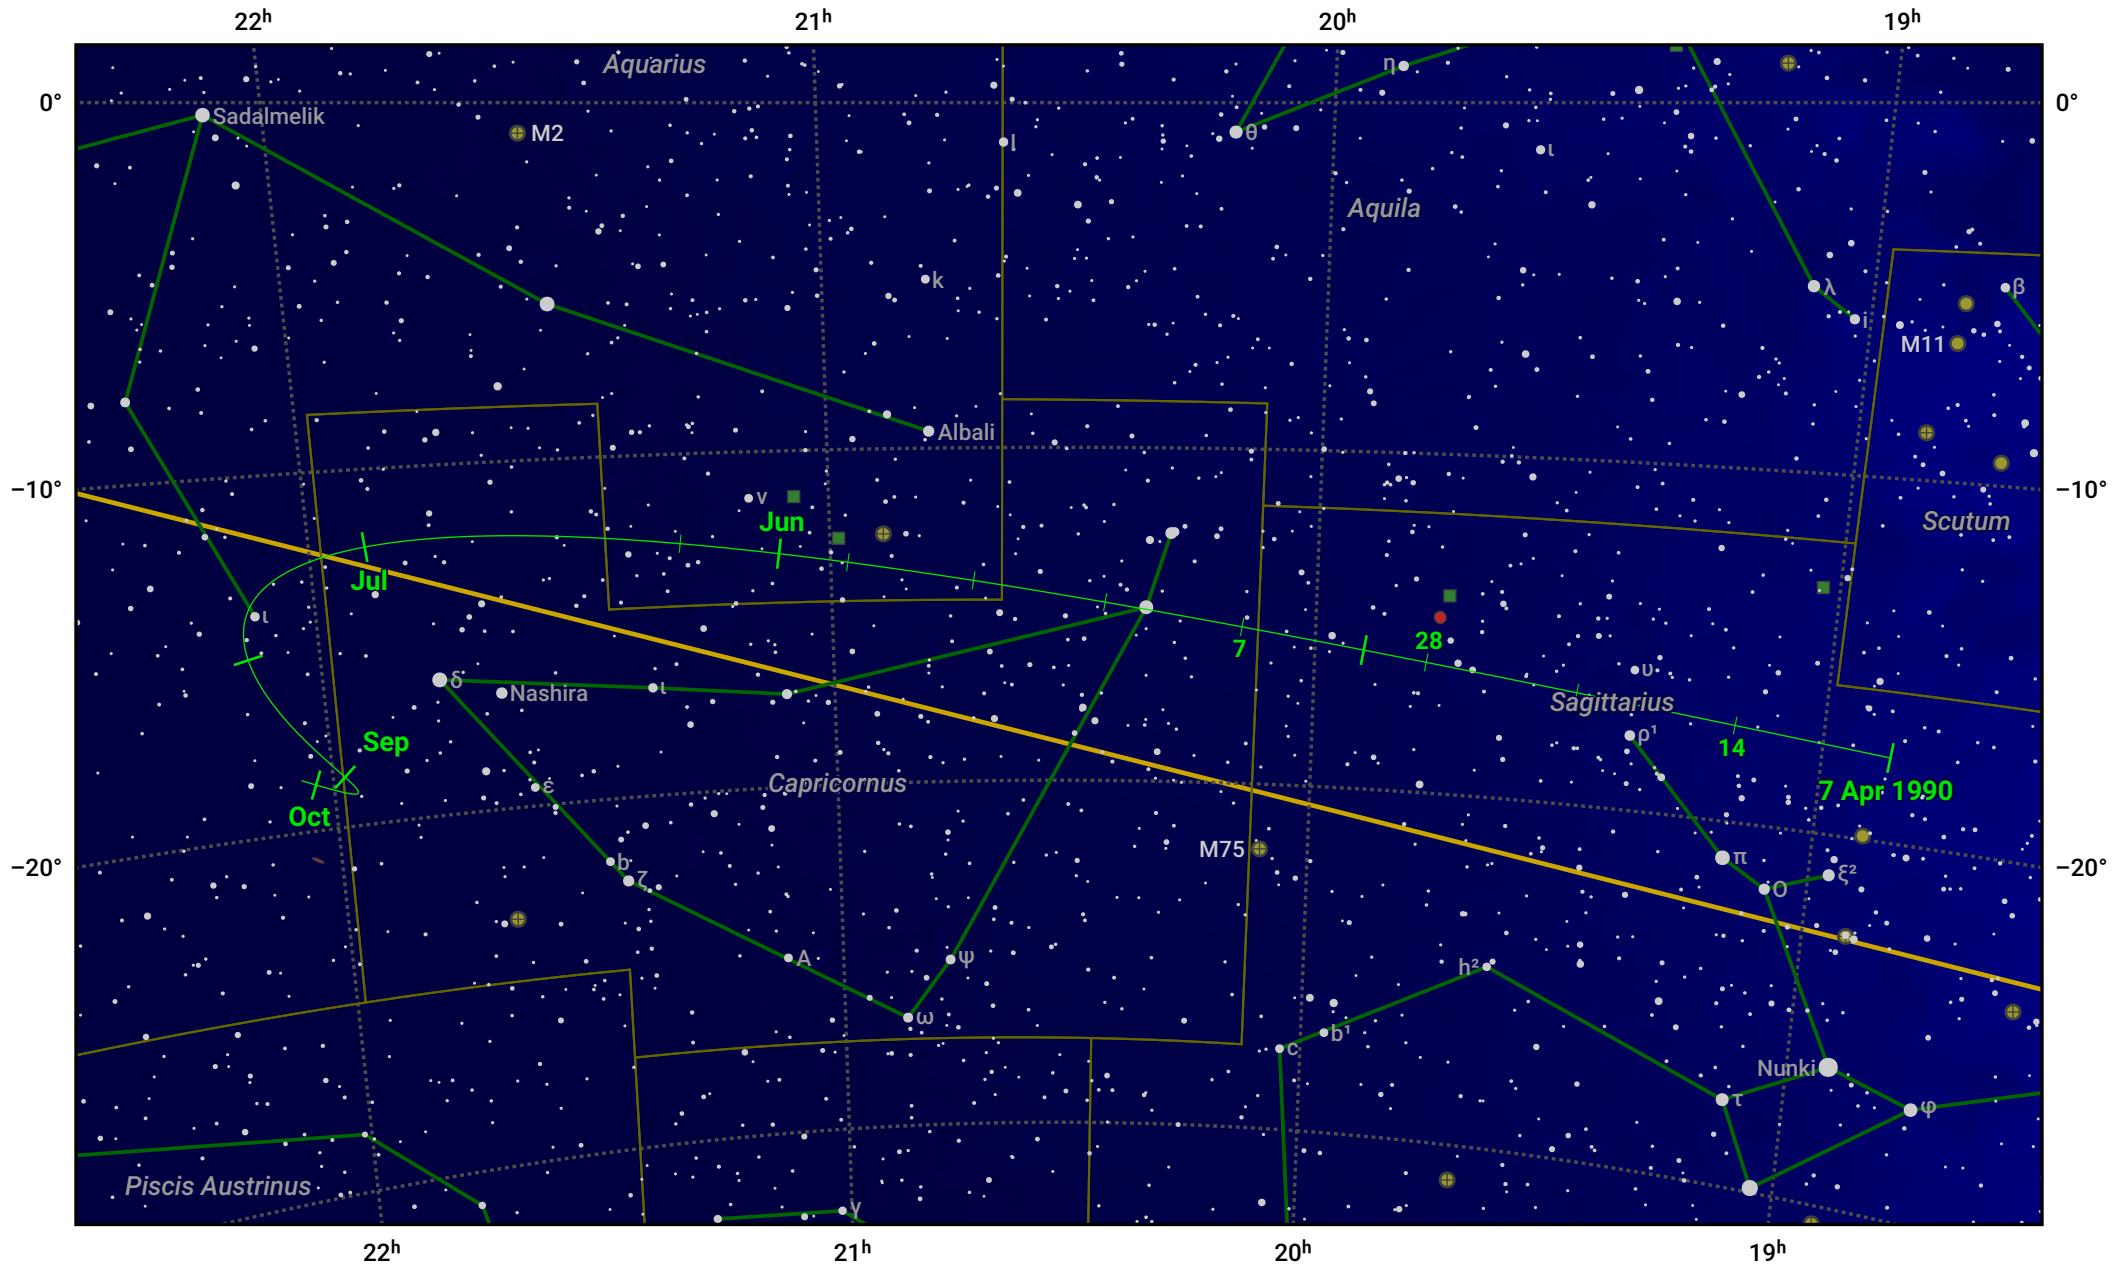

# The path of 22P/Kopff starting on 7 Apr 1990

© Dominic Ford 2011–2024. Date markers placed at midnight UTC. Downloaded from <https://in-the-sky.org>

Magnitude scale: 8.0 7.0 6.0 5.0 4.0 3.0 2.0

— Ecliptic Plane

Galaxy Bright nebula Open cluster Globular cluster

Date	Mag
1990 May 1	9.0
1990 May 12	8.7
1990 Jul 1	7.9
1990 Sep 1	9.0
1990 Sep 20	9.7