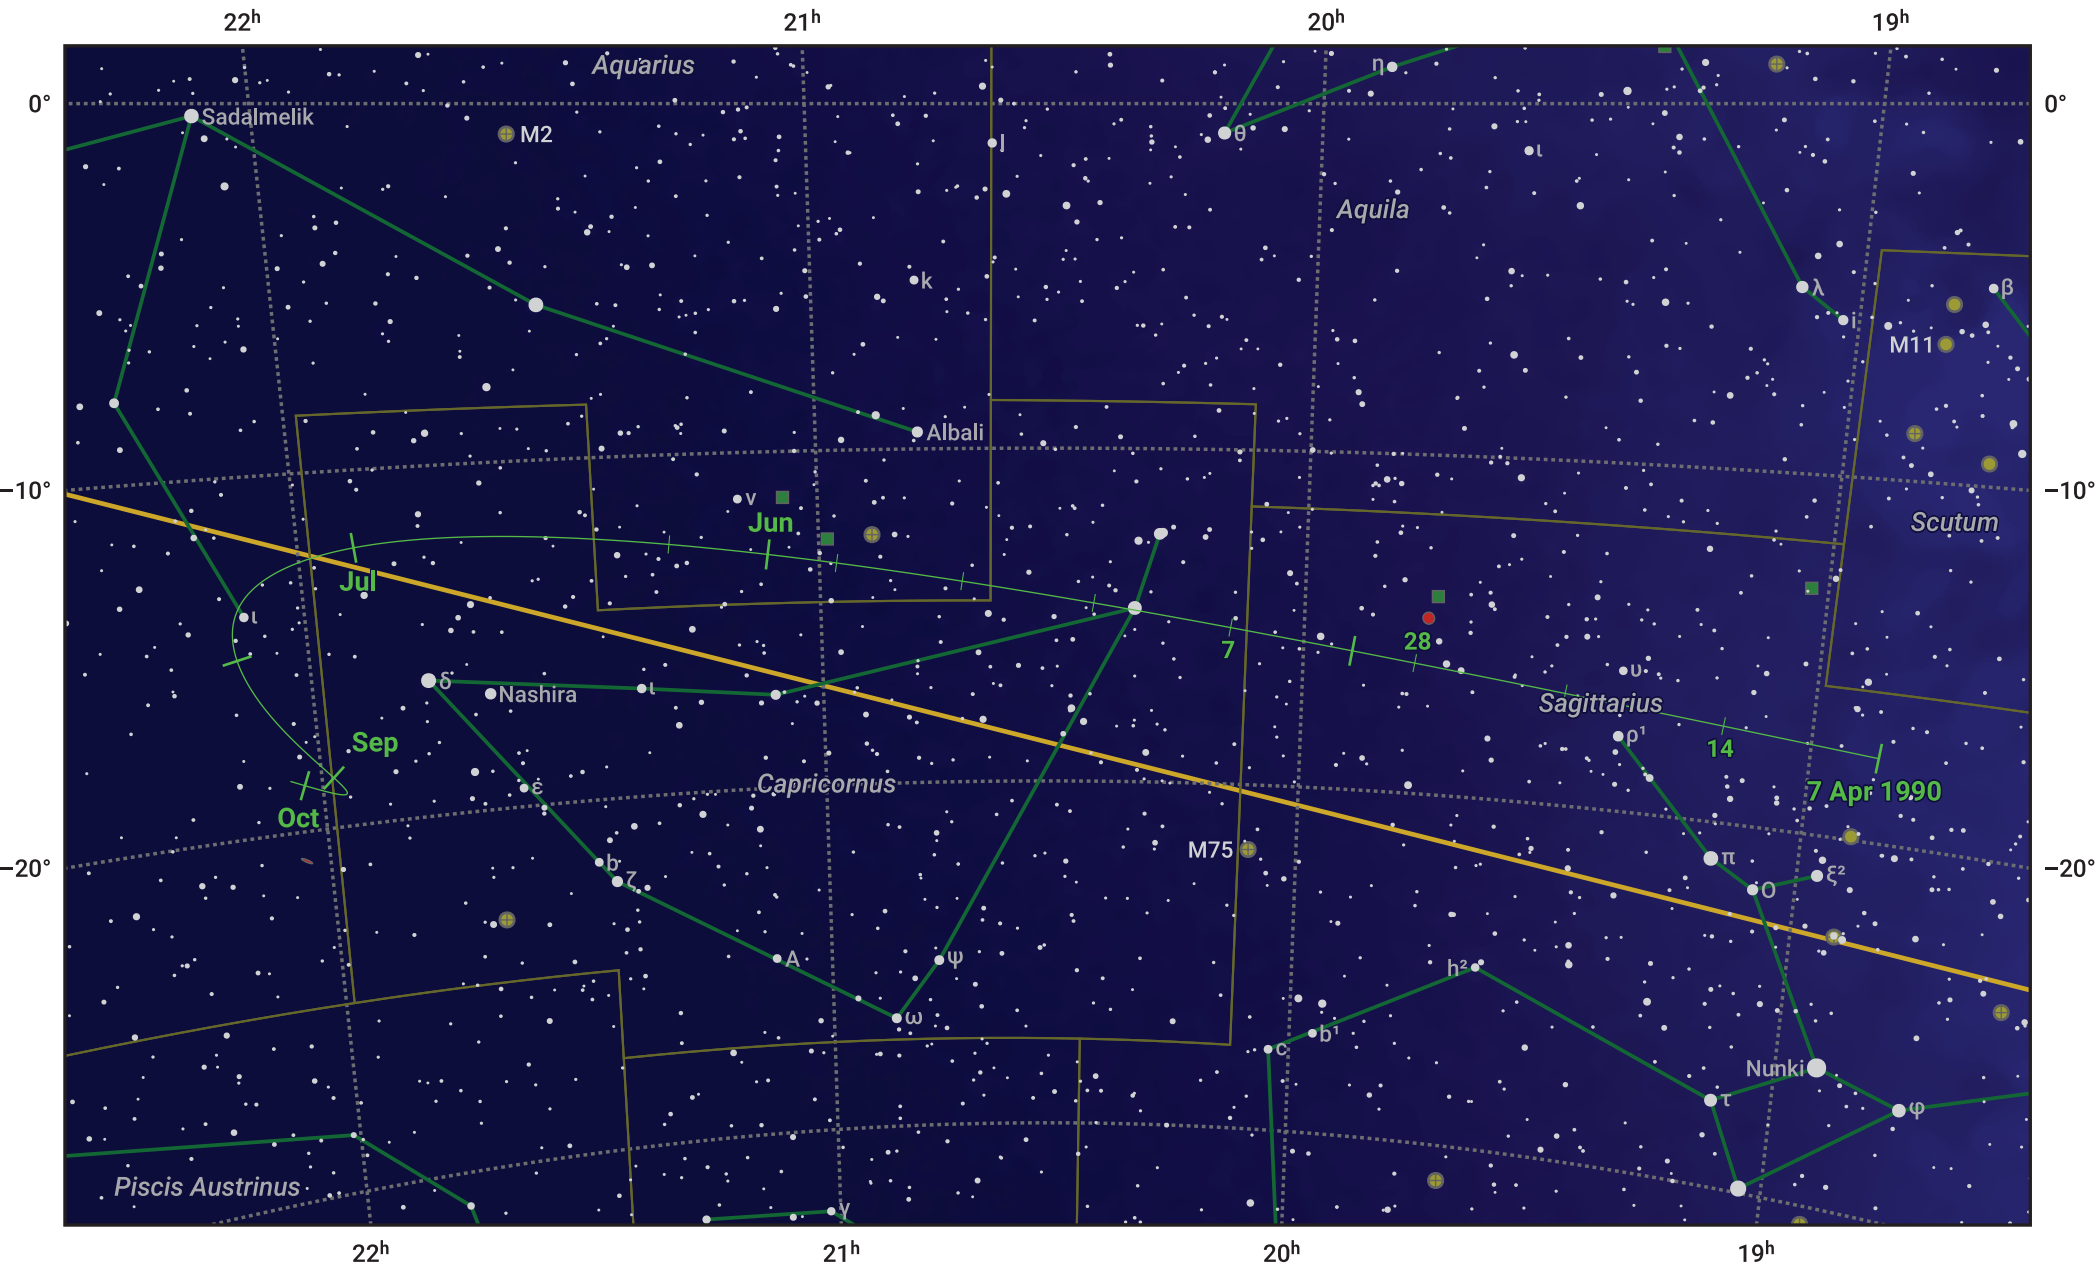

The path of 22P/Kopff starting on 7 Apr 1990

© Dominic Ford 2011–2024. Date markers placed at midnight UTC. Downloaded from <https://in-the-sky.org>

Magnitude scale: ● 8.0 ● 7.0 ● 6.0 ● 5.0 ● 4.0 ● 3.0 ● 2.0

— Ecliptic Plane

● Galaxy ■ Bright nebula ● Open cluster ● Globular cluster

| Date | Mag |
|-------------|-----|
| 1990 May 1 | 9.0 |
| 1990 May 12 | 8.7 |
| 1990 Jul 1 | 7.9 |
| 1990 Sep 1 | 9.0 |
| 1990 Sep 20 | 9.7 |