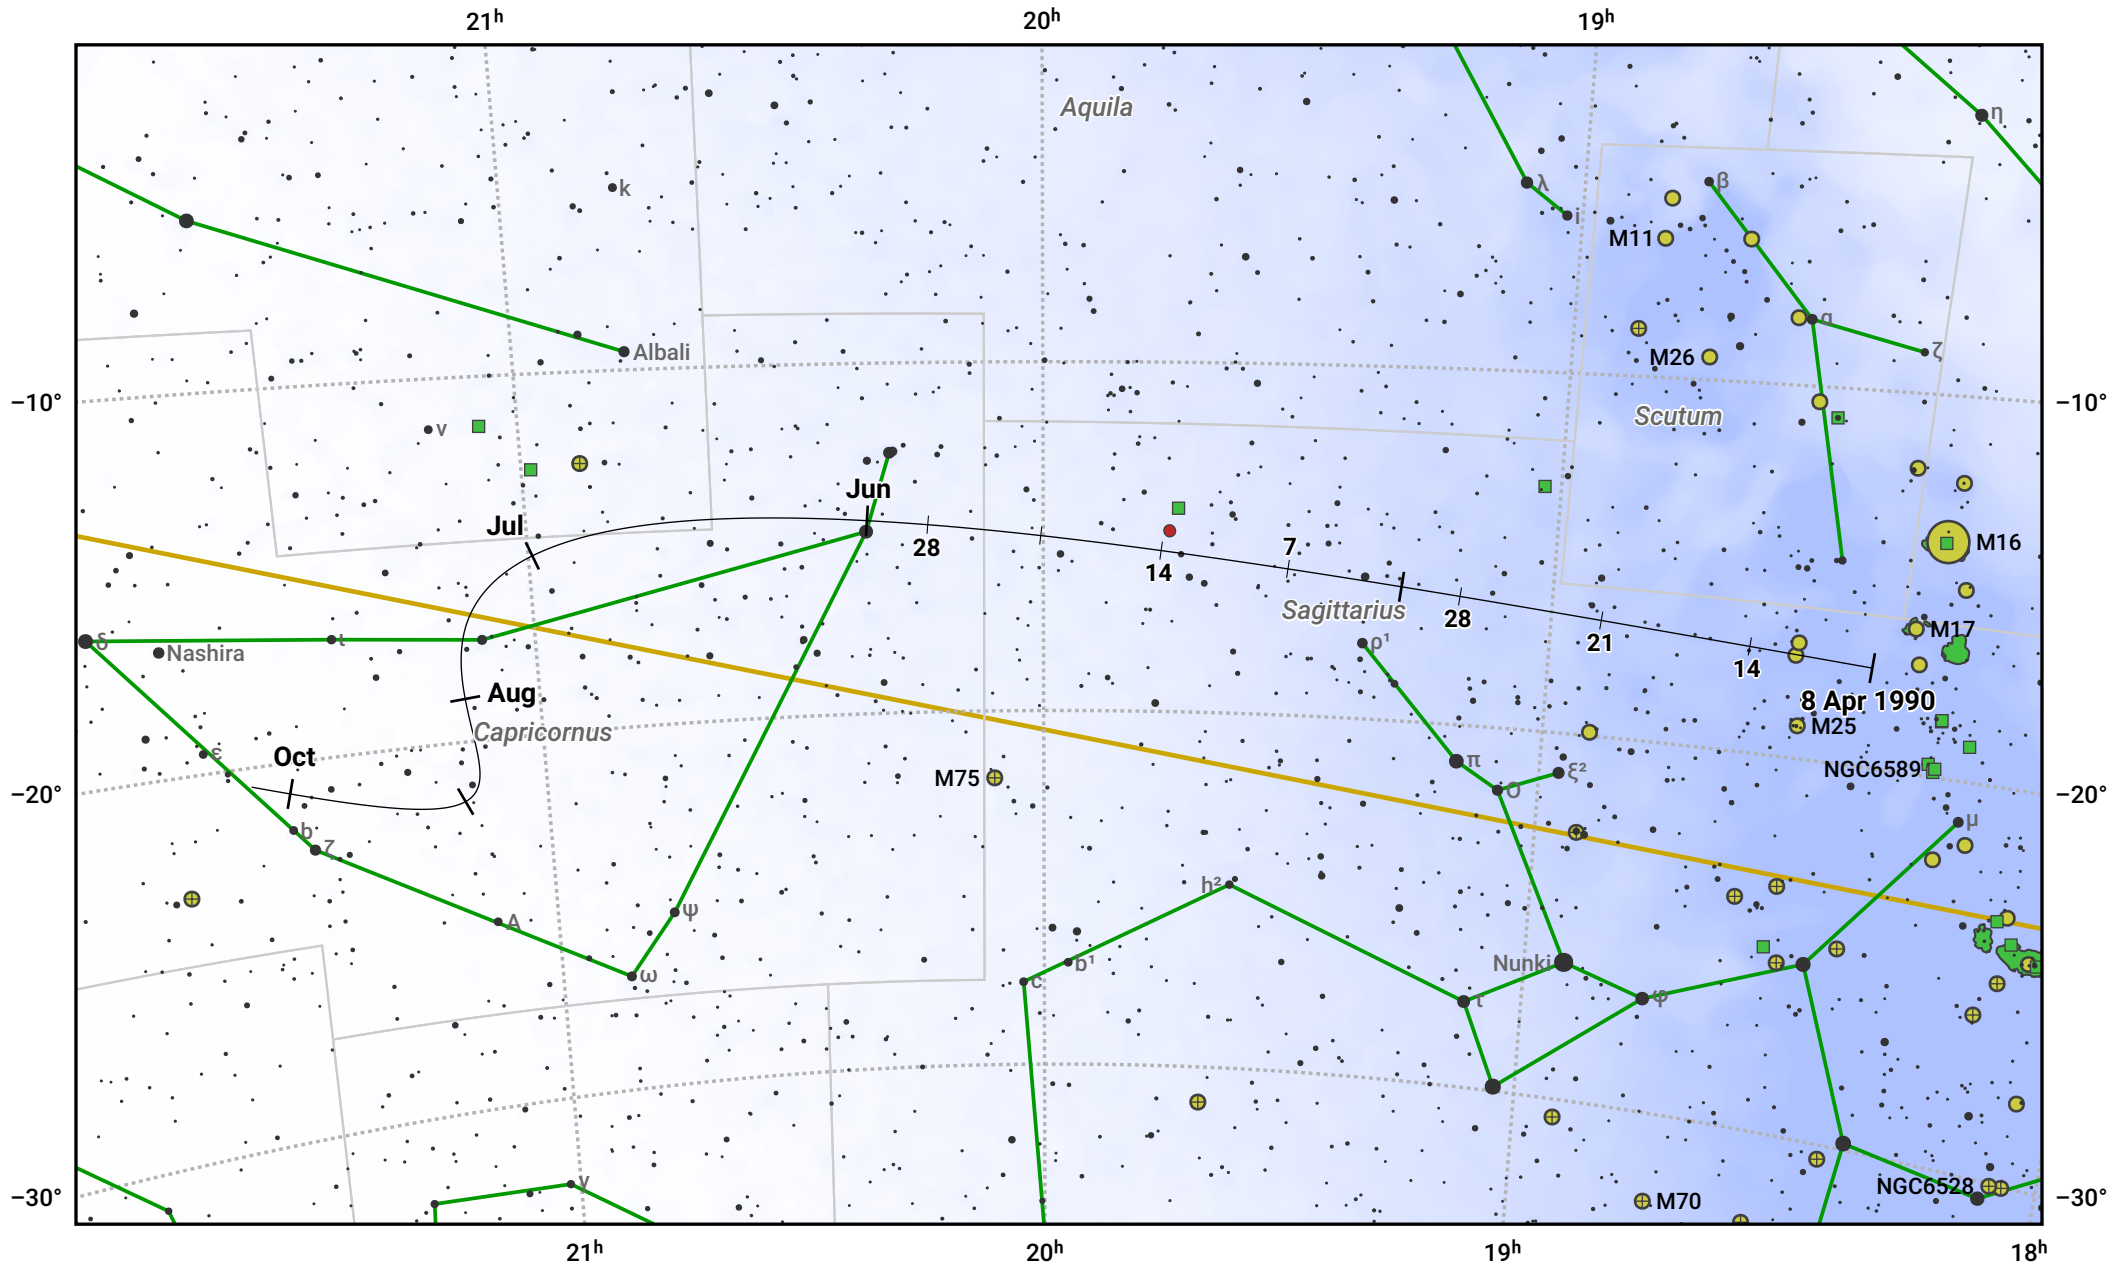

The path of 22P/Kopff starting on 8 Apr 1990

© Dominic Ford 2011–2024. Date markers placed at midnight UTC. Downloaded from <https://in-the-sky.org>

Magnitude scale: 8.0 7.0 6.0 5.0 4.0 3.0 2.0

— Ecliptic Plane

● Galaxy ■ Bright nebula ● Open cluster ⊕ Globular cluster

Date	Mag
1990 May 1	8.9
1990 May 8	8.7
1990 Jun 22	7.7
1990 Jul 1	7.6
1990 Aug 30	8.7
1990 Sep 1	8.7
1990 Sep 24	9.7