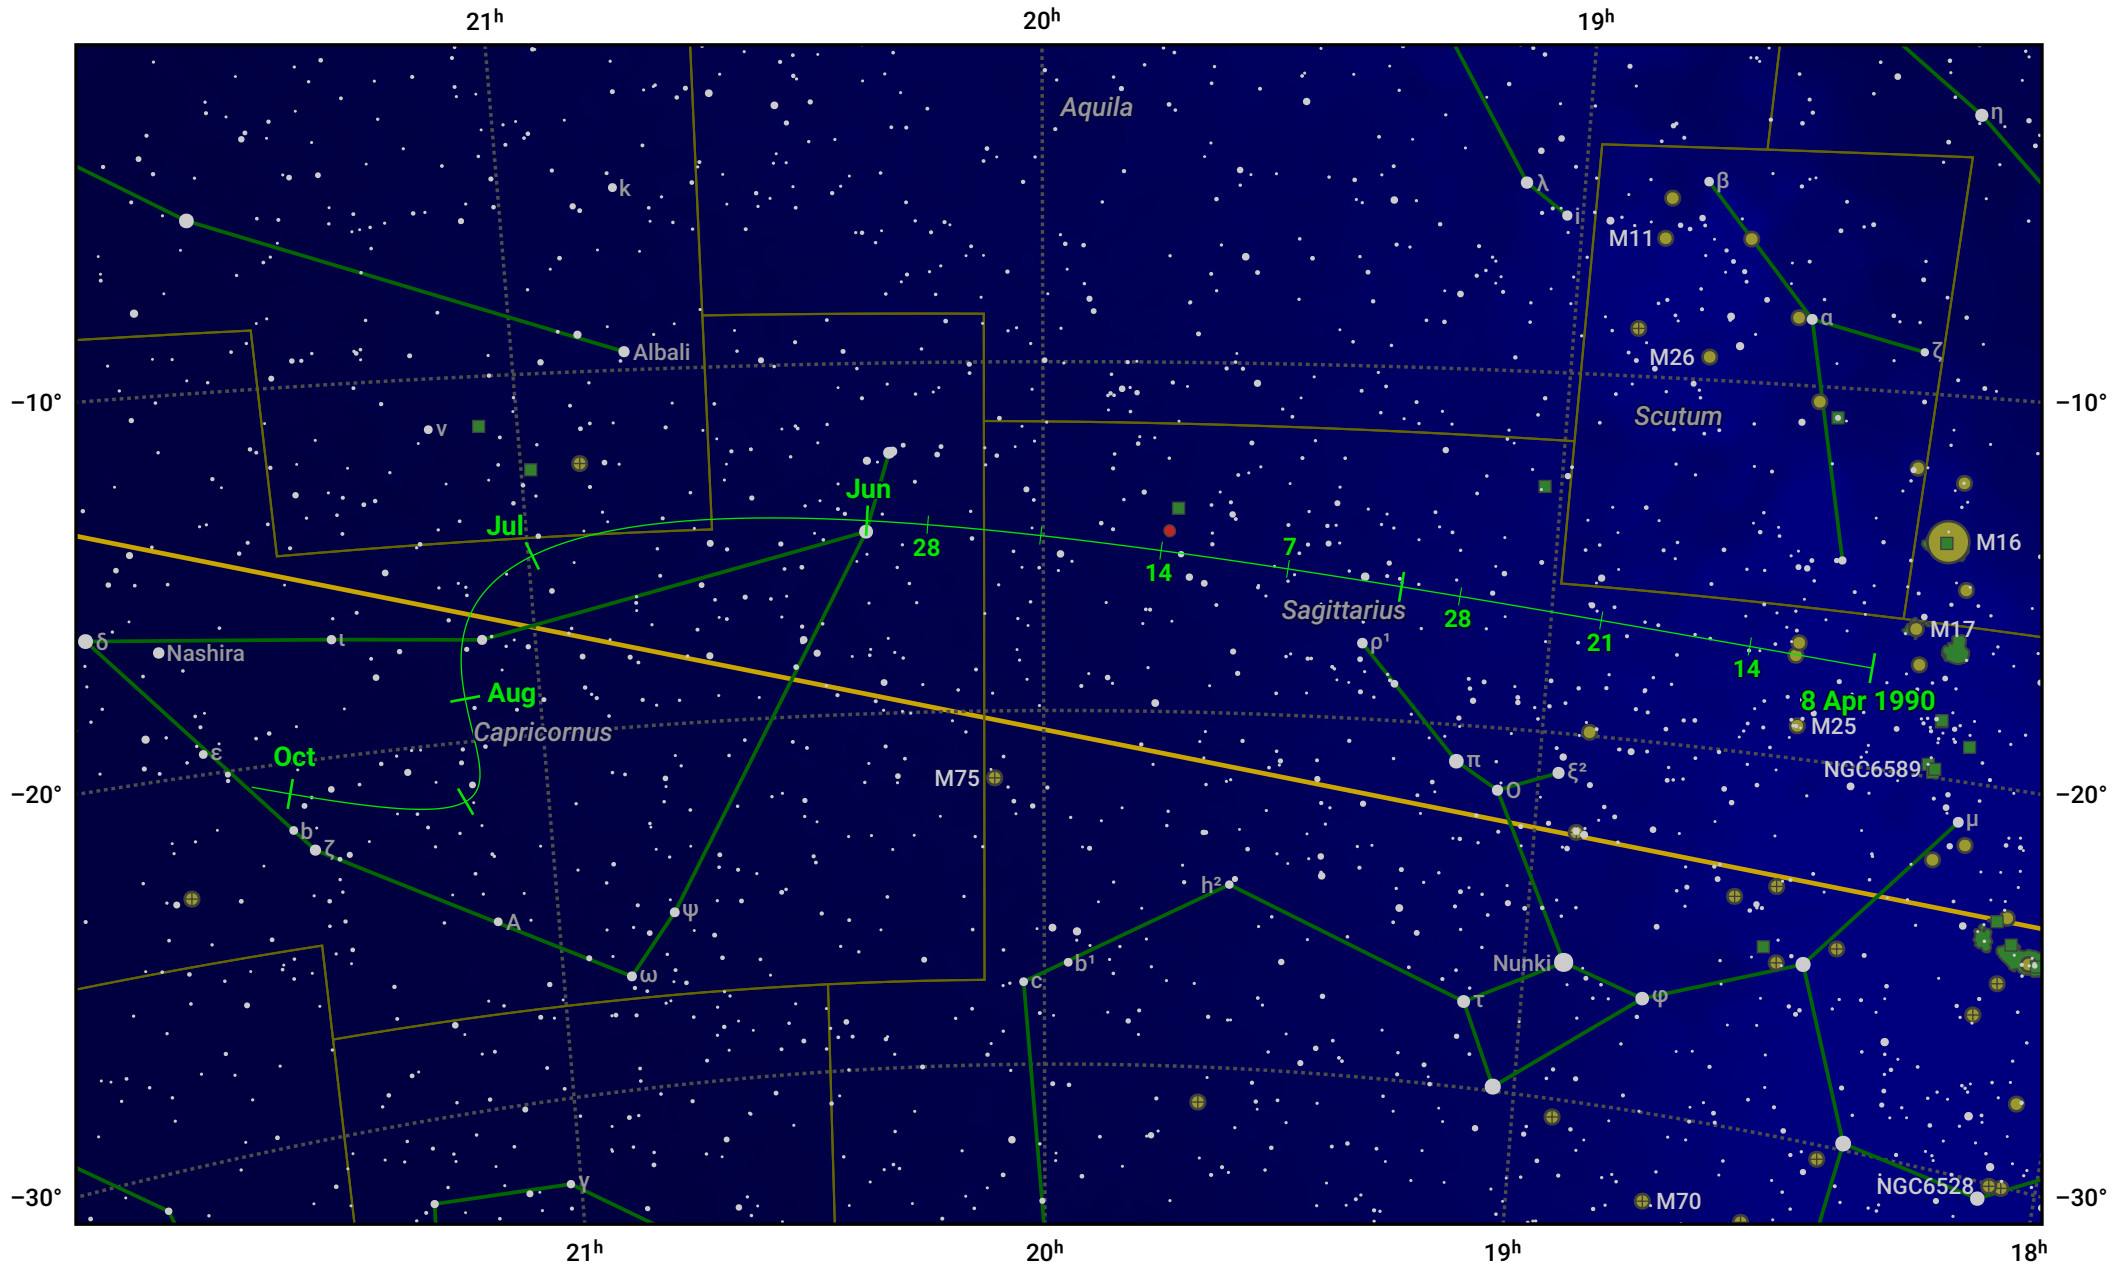

# The path of 22P/Kopff starting on 8 Apr 1990

© Dominic Ford 2011–2024. Date markers placed at midnight UTC. Downloaded from <https://in-the-sky.org>

Magnitude scale: ● 8.0 ● 7.0 ● 6.0 ● 5.0 ● 4.0 ● 3.0 ● 2.0

— Ecliptic Plane

● Galaxy    ■ Bright nebula    ● Open cluster    ⊕ Globular cluster

Date	Mag
1990 May 1	8.9
1990 May 8	8.7
1990 Jun 22	7.7
1990 Jul 1	7.6
1990 Aug 30	8.7
1990 Sep 1	8.7
1990 Sep 24	9.7