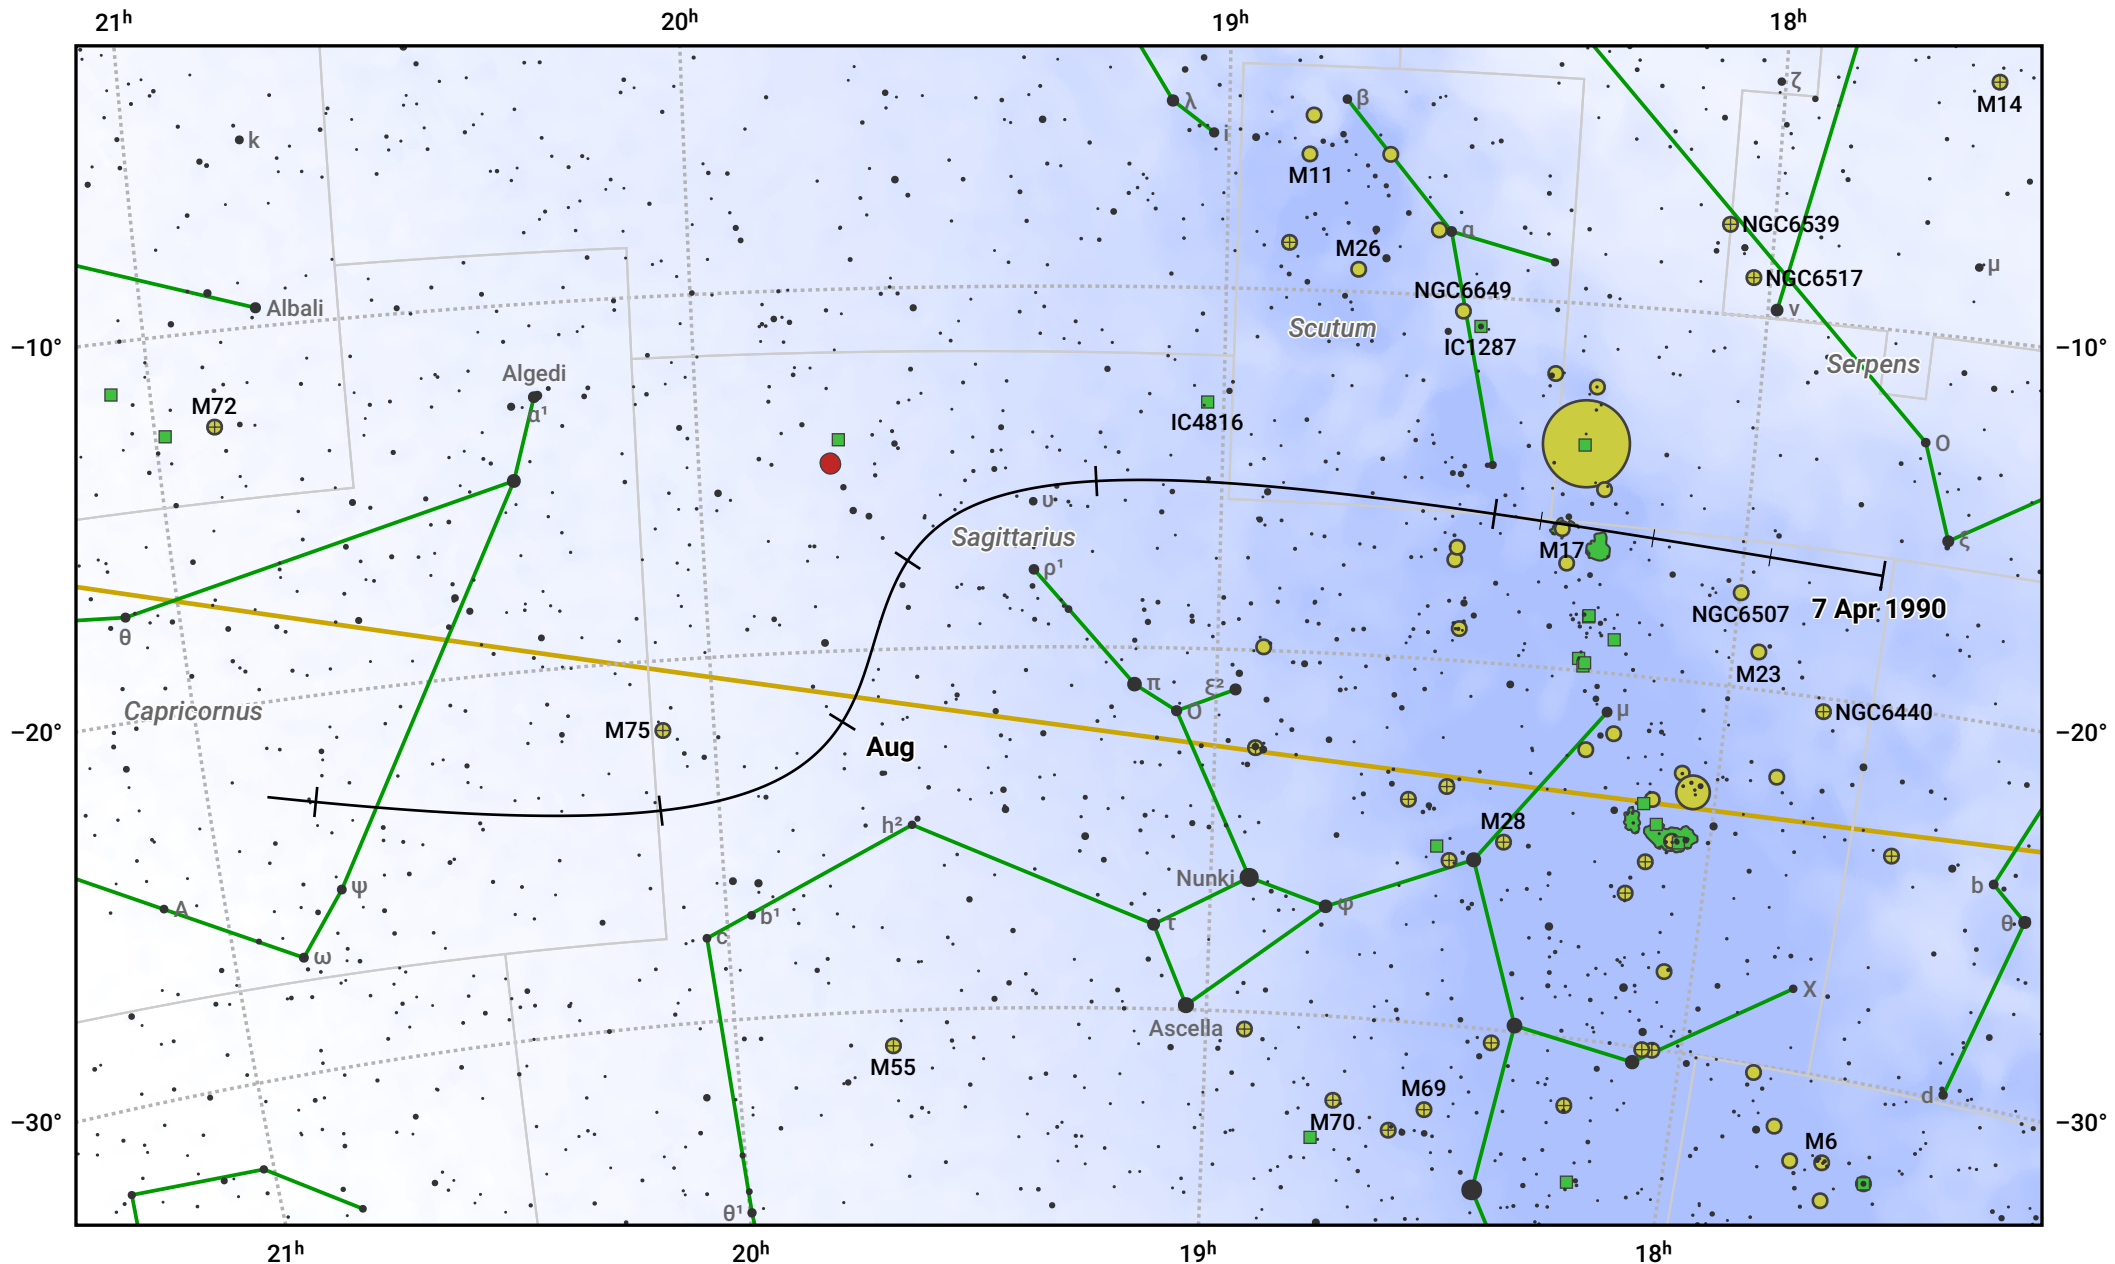

# The path of 22P/Kopff starting on 7 Apr 1990

© Dominic Ford 2011–2024. Date markers placed at midnight UTC. Downloaded from <https://in-the-sky.org>

Magnitude scale: 8.0 7.0 6.0 5.0 4.0 3.0 2.0 1.0

— Ecliptic Plane

Galaxy    Bright nebula    Open cluster    Globular cluster

Date	Mag
1990 May 1	8.9
1990 May 4	8.7
1990 Jun 4	7.7
1990 Jul 1	7.3
1990 Sep 1	8.6
1990 Sep 6	8.8
1990 Oct 1	9.8