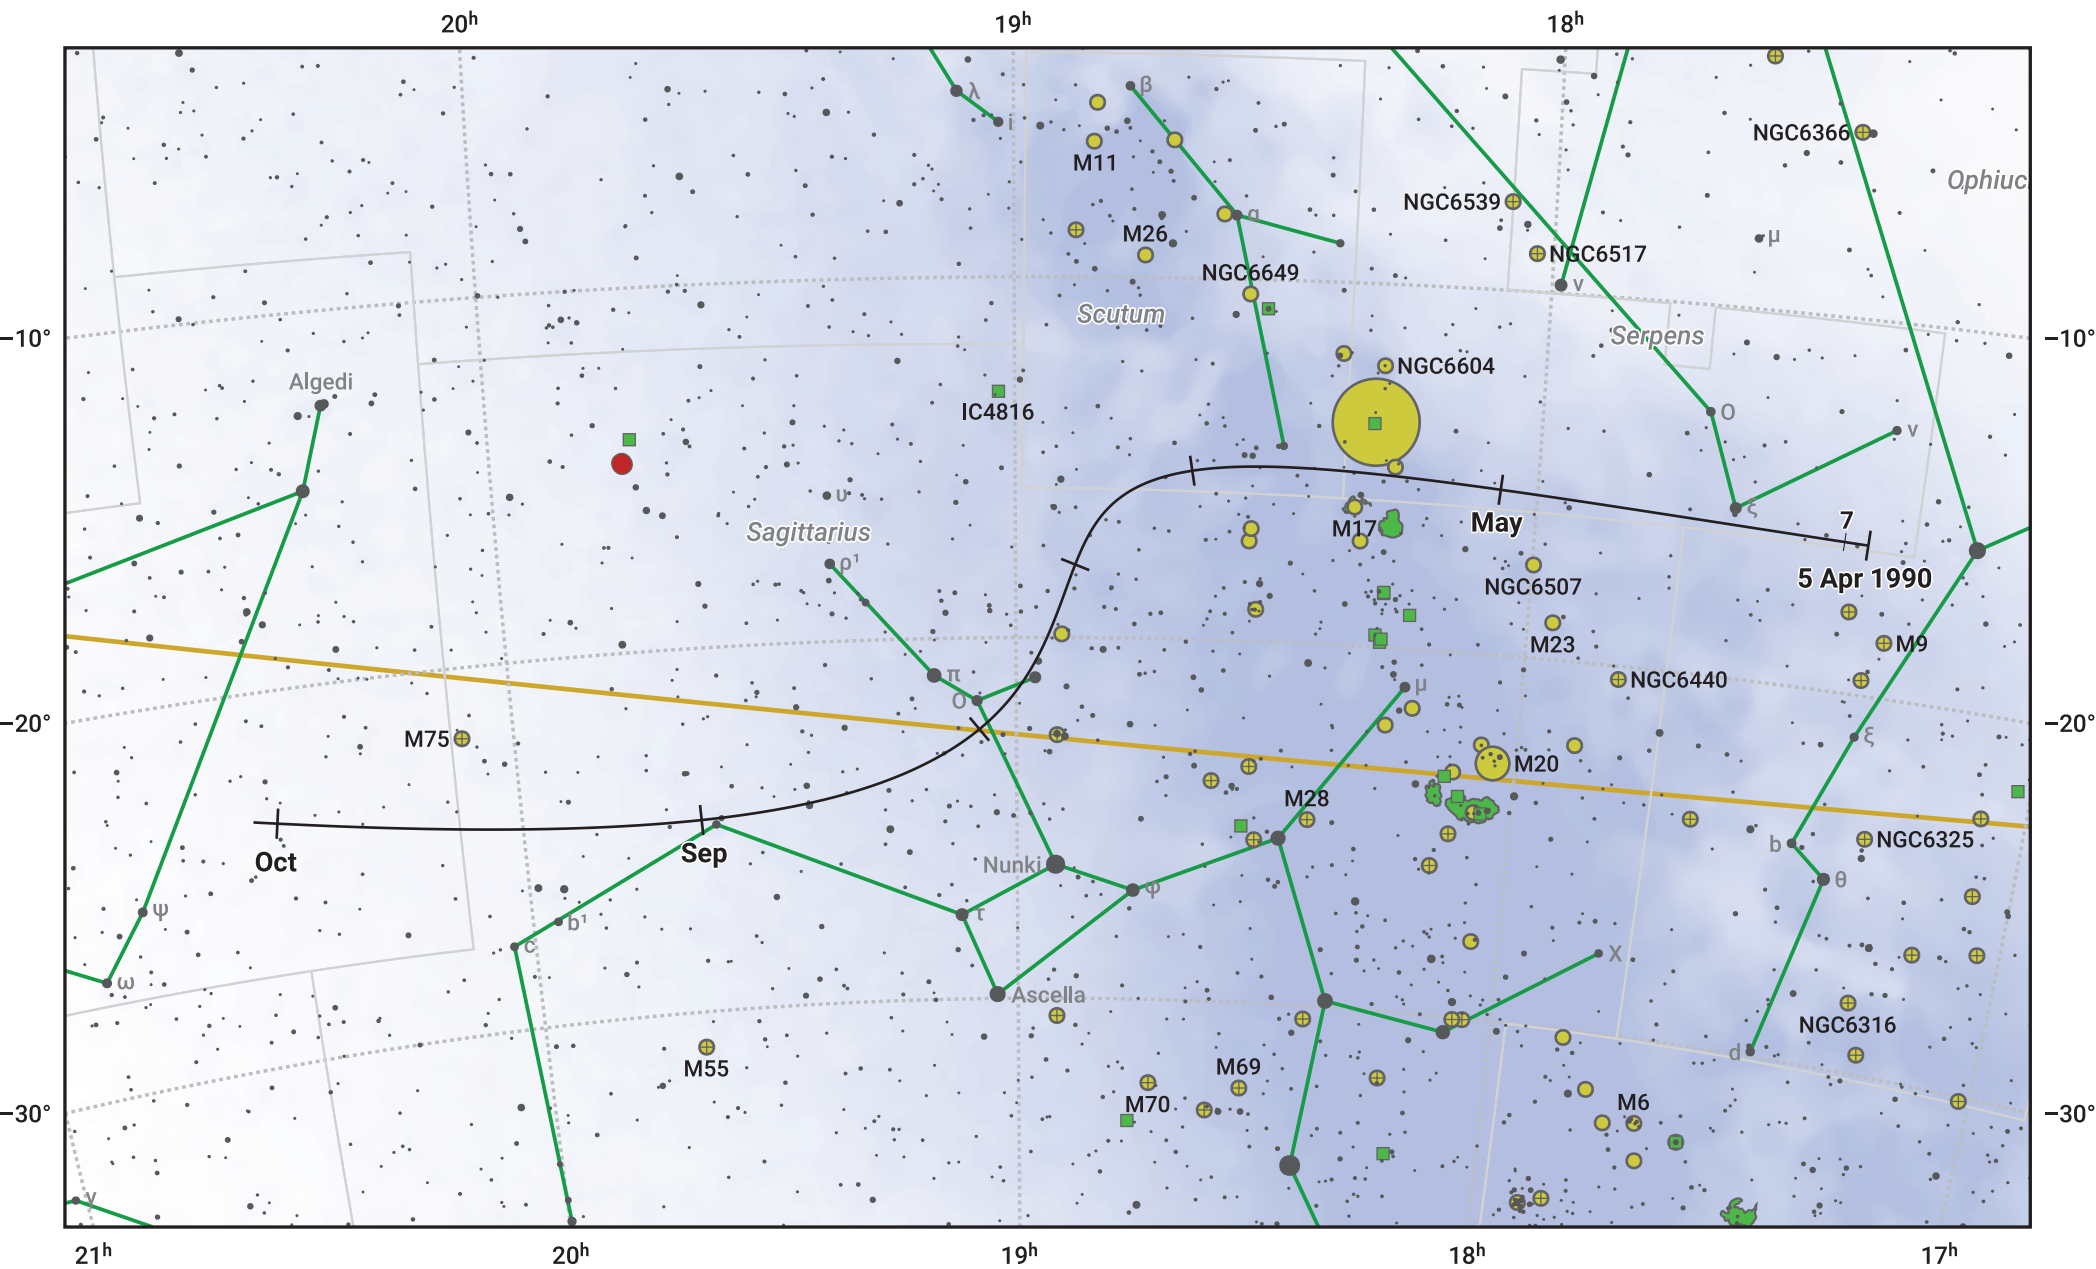

The path of 22P/Kopff starting on 5 Apr 1990

© Dominic Ford 2011–2024. Date markers placed at midnight UTC. Downloaded from <https://in-the-sky.org>

Magnitude scale: 8.0 7.0 6.0 5.0 4.0 3.0 2.0 1.0

— Ecliptic Plane

- Galaxy
- Bright nebula
- Open cluster
- ⊕ Globular cluster

Date	Mag
1990 May 1	8.9
1990 May 30	7.8
1990 Jul 1	7.3
1990 Sep 1	8.5
1990 Sep 9	8.9