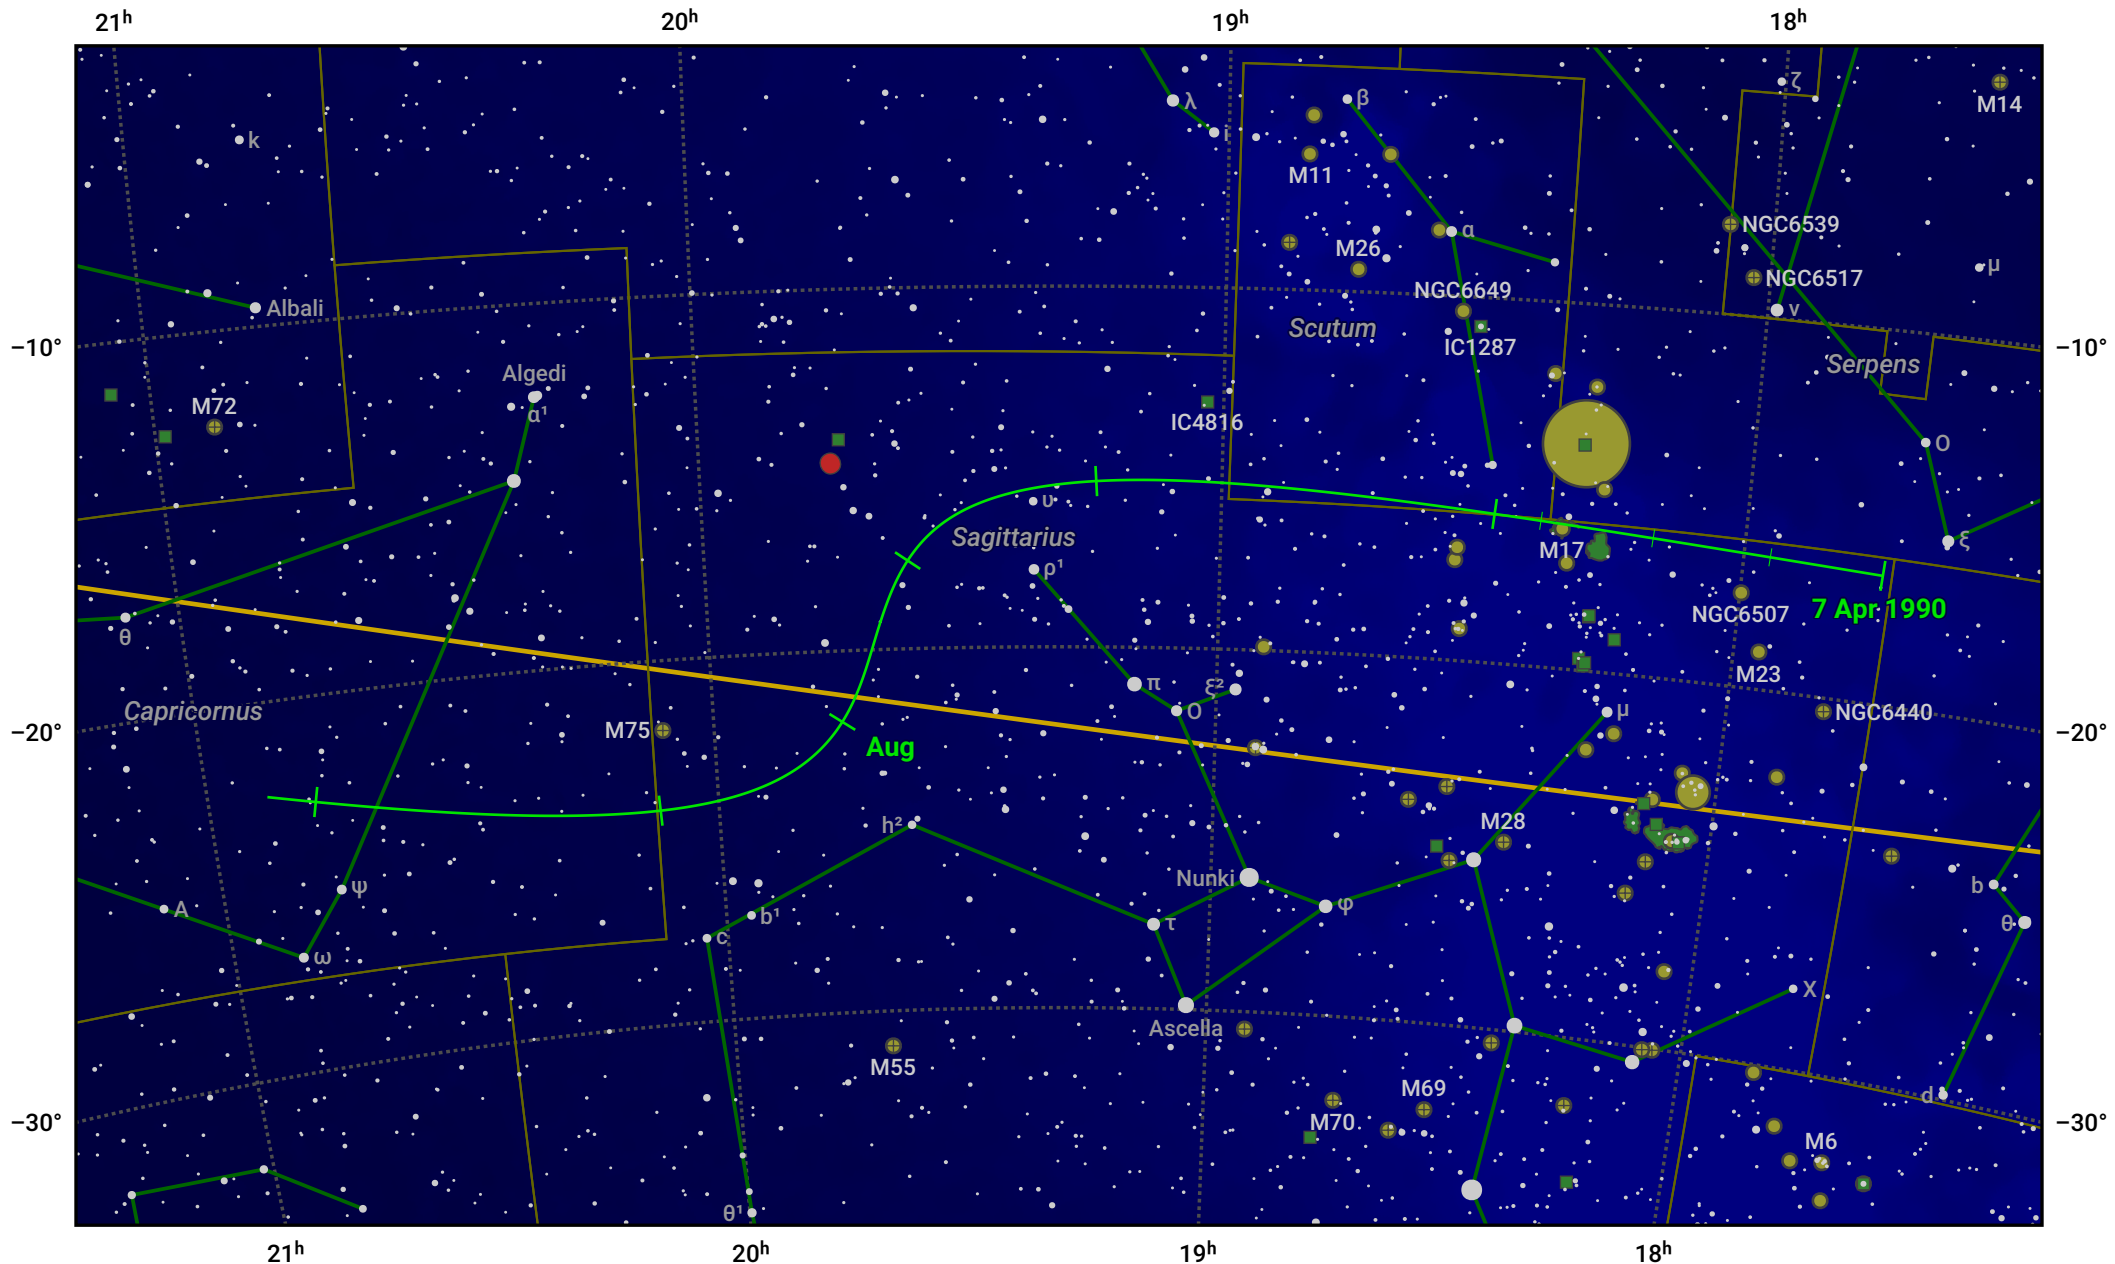

The path of 22P/Kopff starting on 7 Apr 1990

© Dominic Ford 2011–2024. Date markers placed at midnight UTC. Downloaded from <https://in-the-sky.org>

Magnitude scale: 8.0 7.0 6.0 5.0 4.0 3.0 2.0 1.0

— Ecliptic Plane

Galaxy Bright nebula Open cluster Globular cluster

Date	Mag
1990 May 1	8.9
1990 May 4	8.7
1990 Jun 4	7.7
1990 Jul 1	7.3
1990 Sep 1	8.6
1990 Sep 6	8.8
1990 Oct 1	9.8