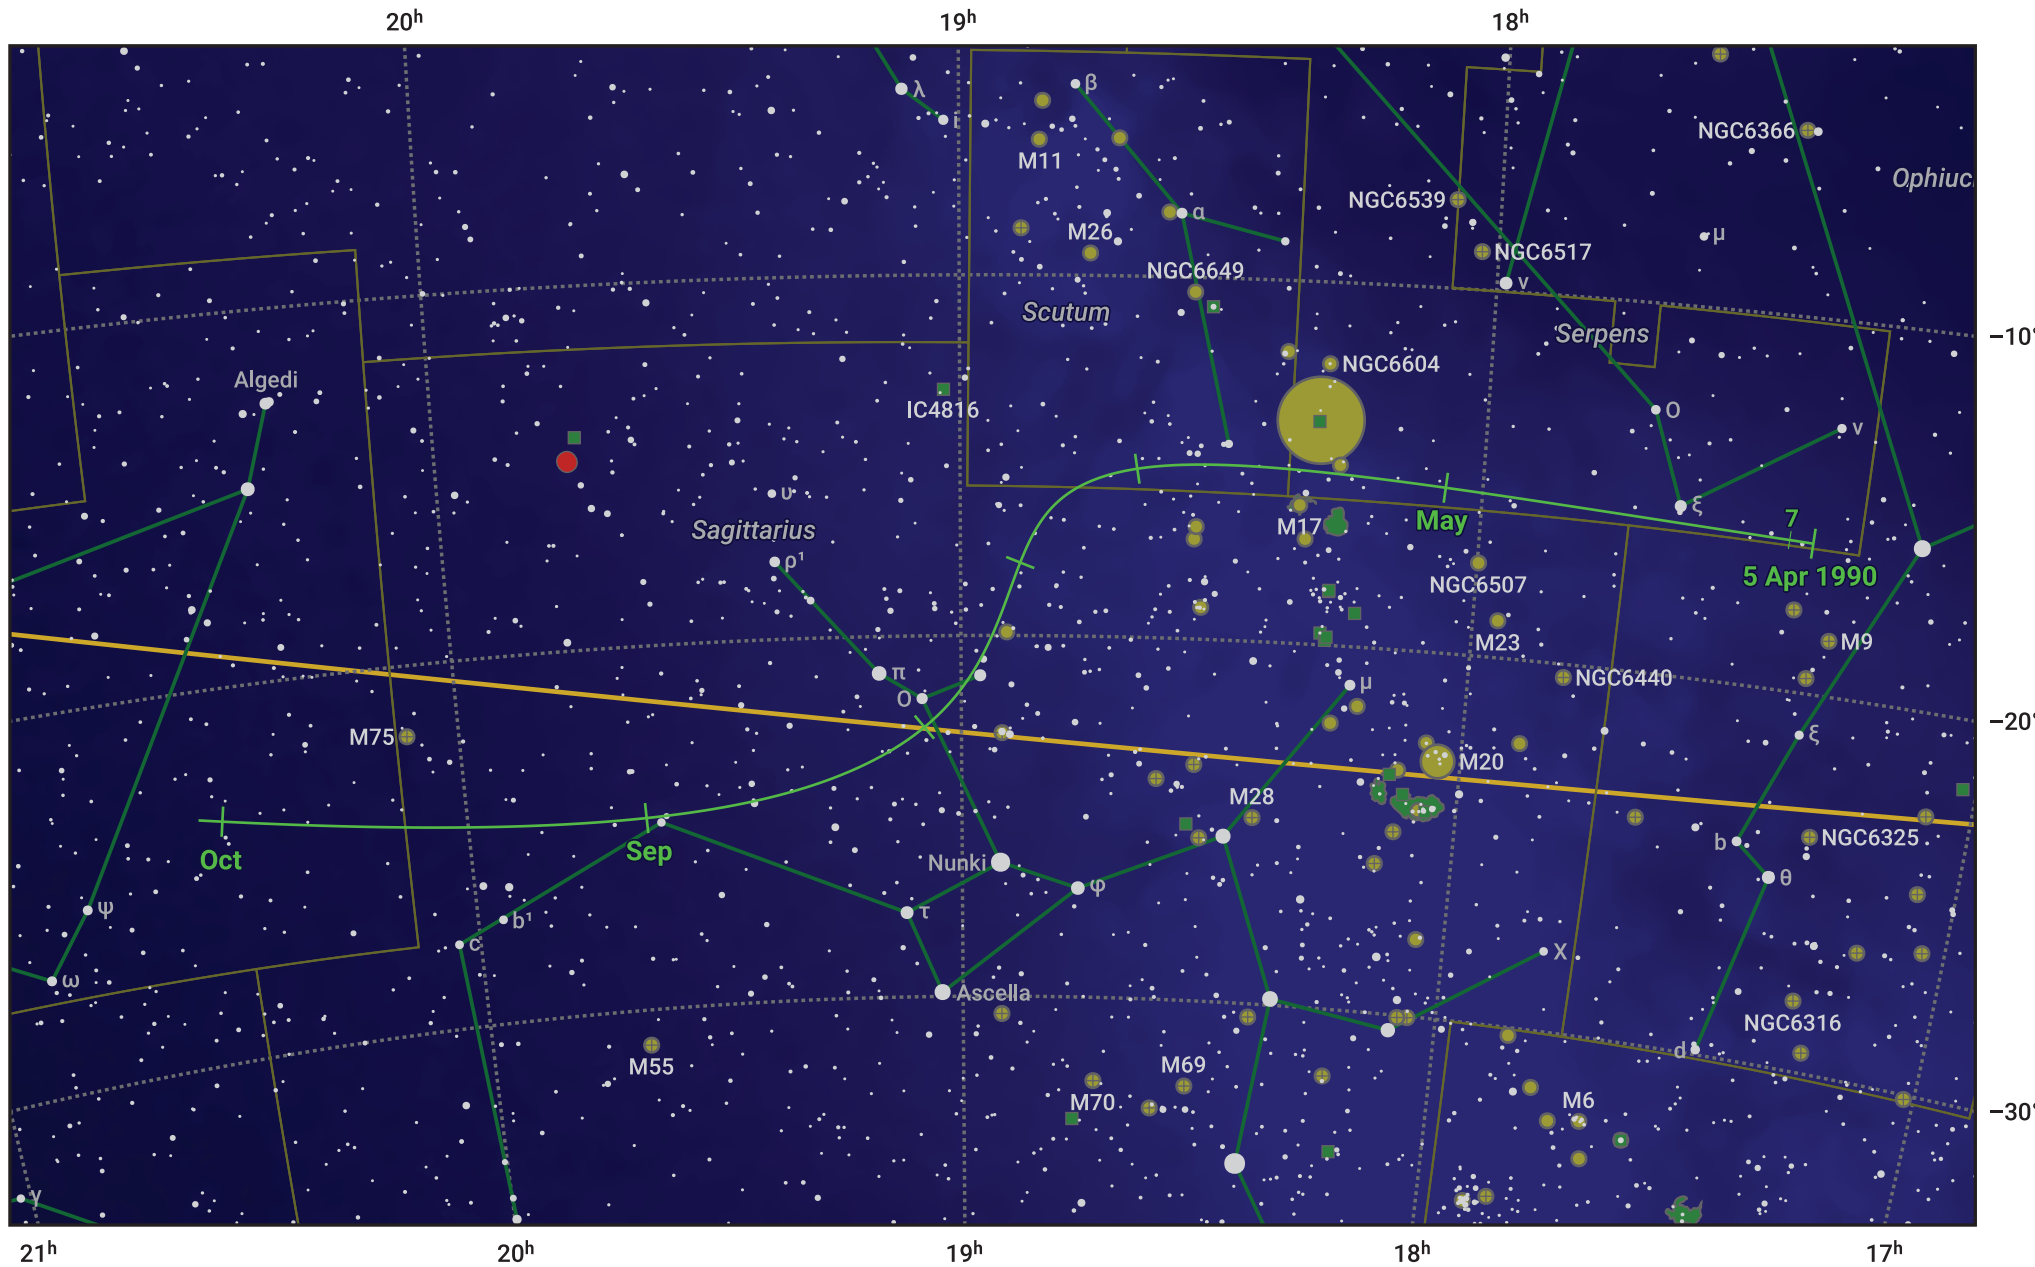

The path of 22P/Kopff starting on 5 Apr 1990

© Dominic Ford 2011–2024. Date markers placed at midnight UTC. Downloaded from <https://in-the-sky.org>

Magnitude scale: 8.0 7.0 6.0 5.0 4.0 3.0 2.0 1.0

— Ecliptic Plane

Galaxy Bright nebula Open cluster Globular cluster

Date	Mag
1990 May 1	8.9
1990 May 30	7.8
1990 Jul 1	7.3
1990 Sep 1	8.5
1990 Sep 9	8.9