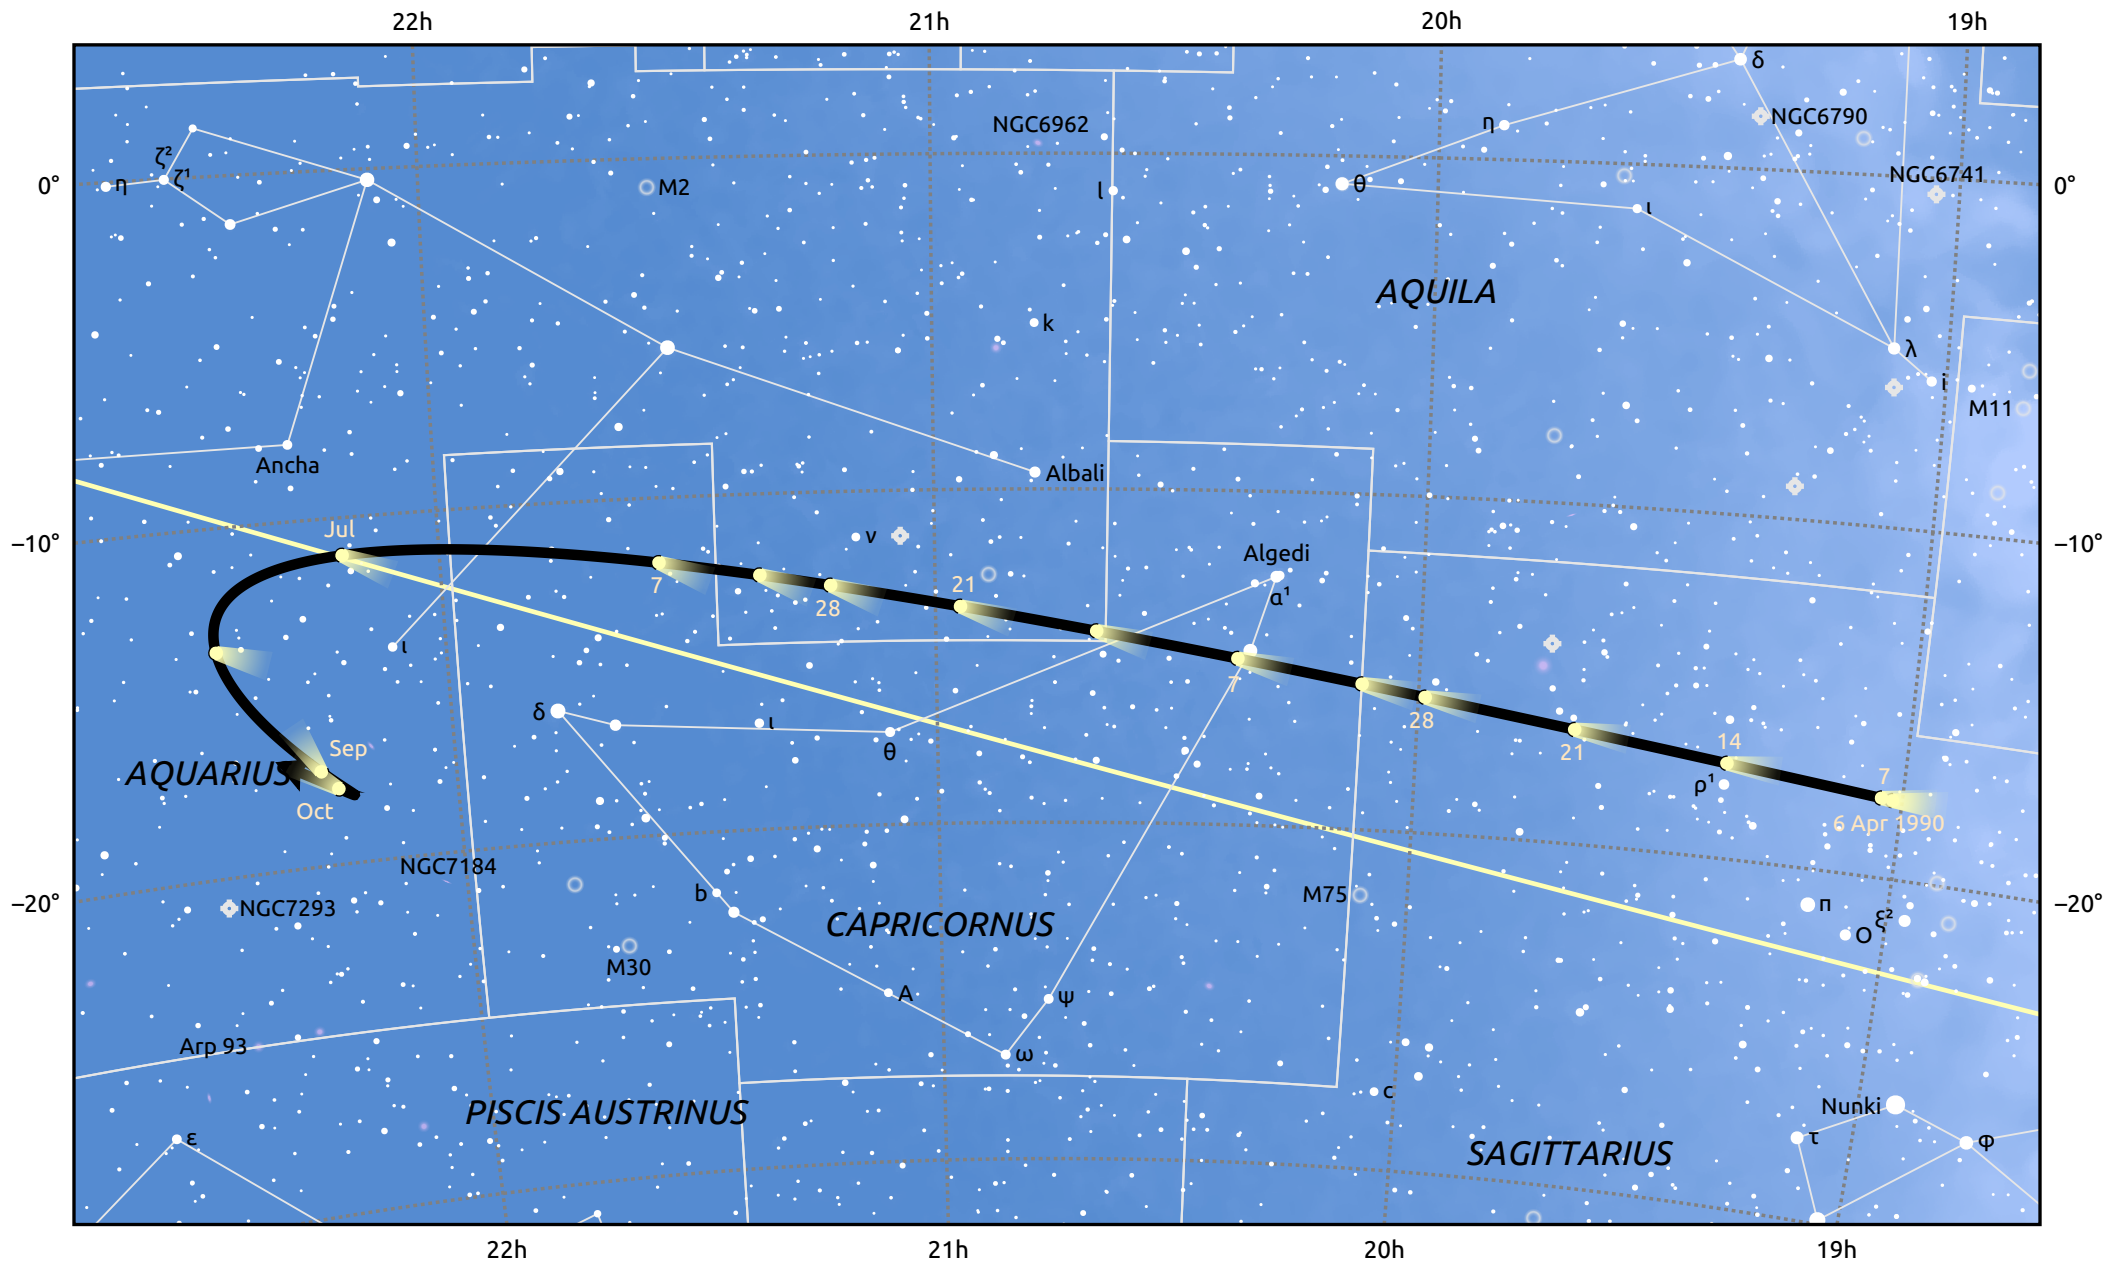

The path of 22P/Kopff starting on 6 Apr 1990

© Dominic Ford 2011–2025. Date markers placed at midnight UTC. Downloaded from <https://in-the-sky.org>

Magnitude scale: 8.0 7.0 6.0 5.0 4.0 3.0 2.0

— Ecliptic Plane

Galaxy Bright nebula Open cluster Globular cluster Planetary nebula

Date	Mag
1990 May 1	9.0
1990 May 14	8.7
1990 Jul 1	8.1
1990 Sep 1	9.1
1990 Sep 18	9.7