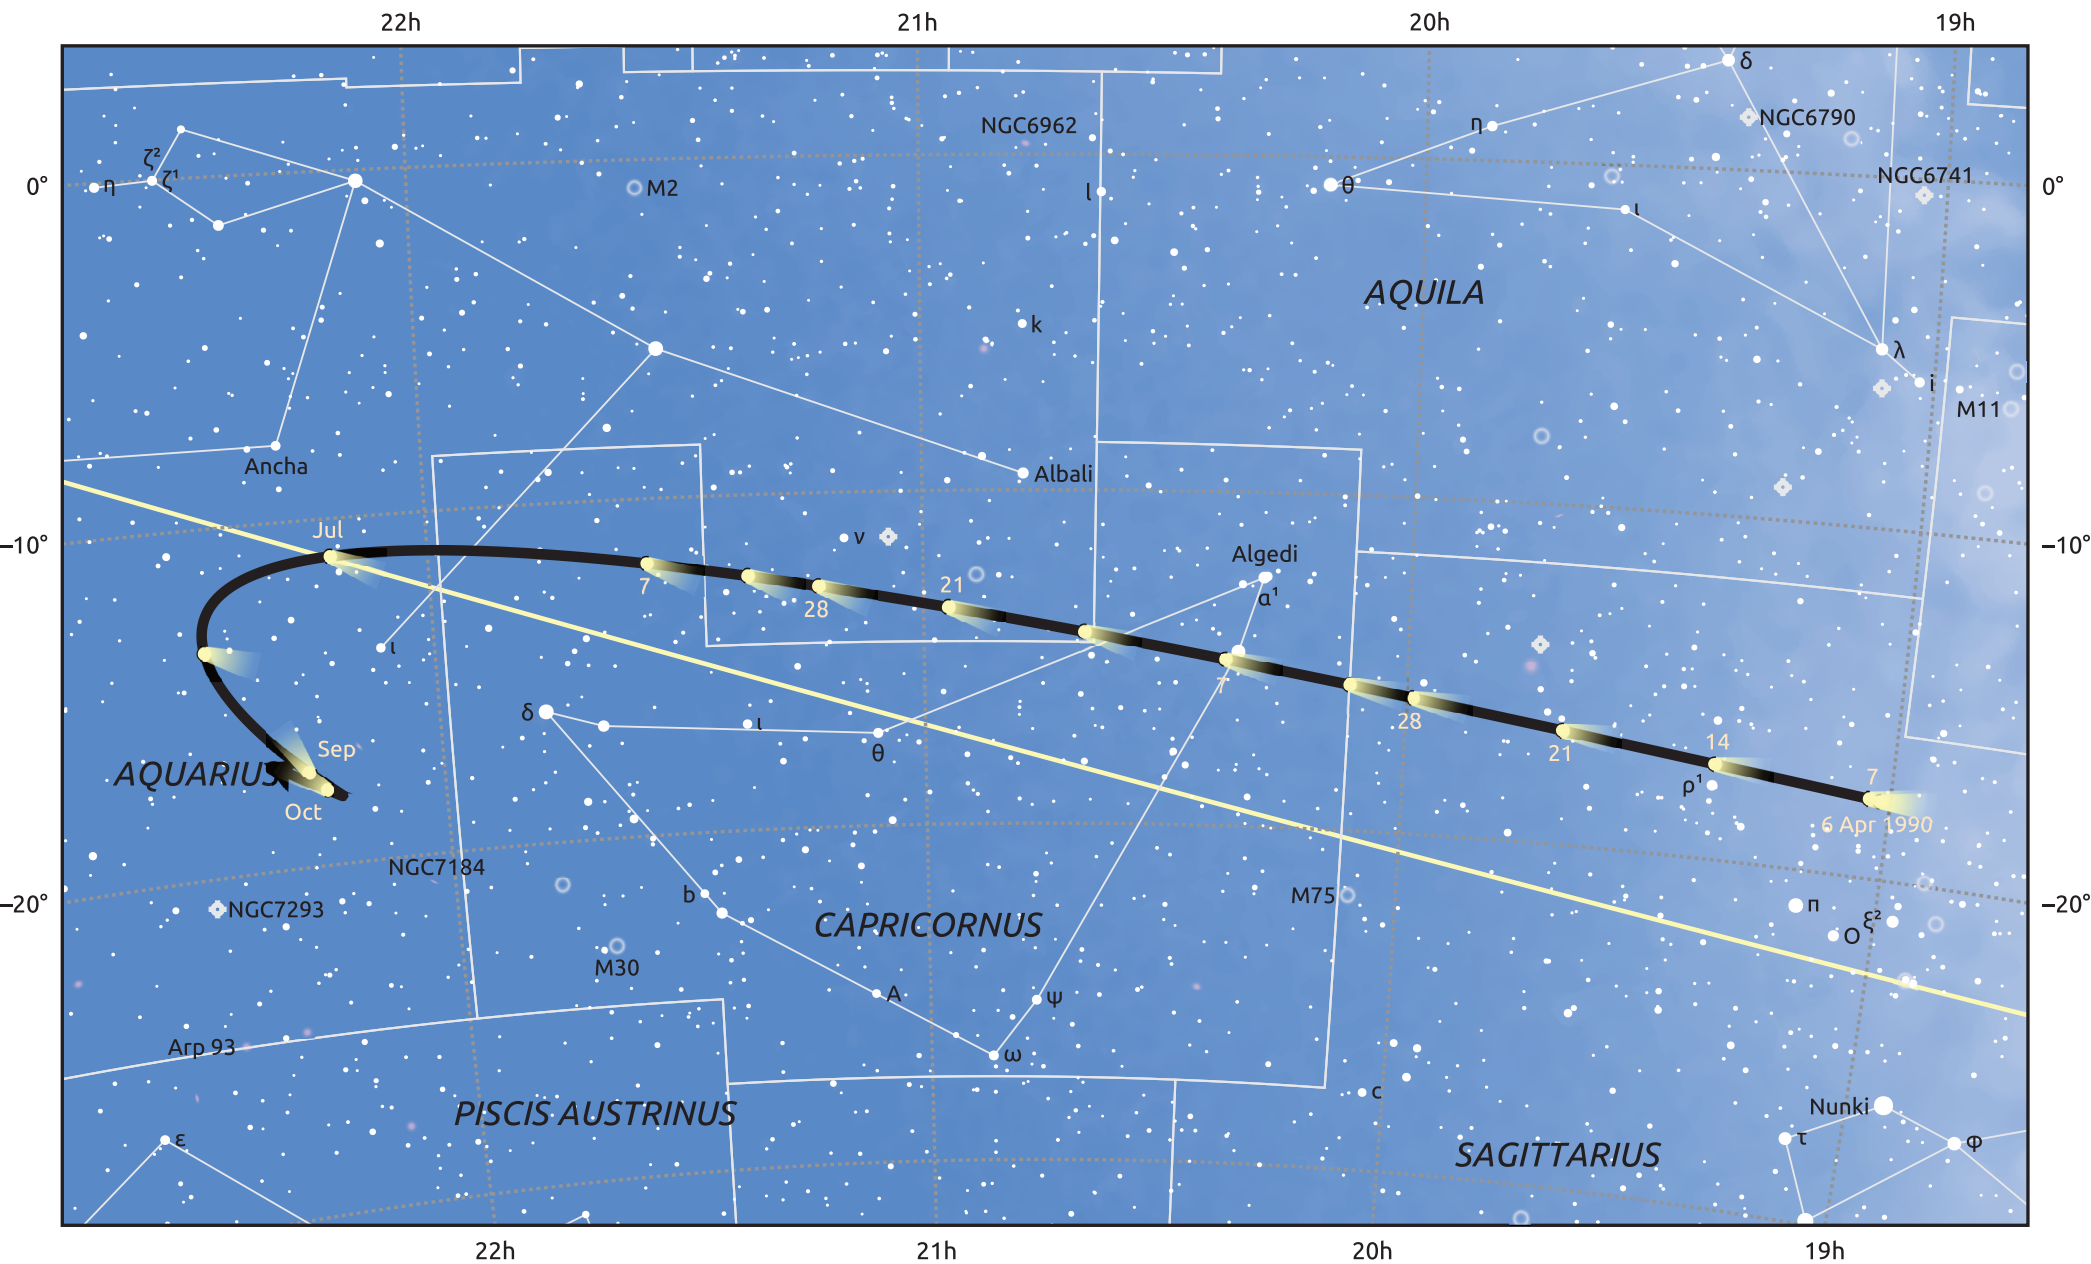

The path of 22P/Kopff starting on 6 Apr 1990

© Dominic Ford 2011–2025. Date markers placed at midnight UTC. Downloaded from <https://in-the-sky.org>

Magnitude scale: ● 8.0 ● 7.0 ● 6.0 ● 5.0 ● 4.0 ● 3.0 ● 2.0

— Ecliptic Plane

Galaxy Bright nebula Open cluster Globular cluster Planetary nebula

Date	Mag
1990 May 1	9.0
1990 May 14	8.7
1990 Jul 1	8.1
1990 Sep 1	9.1
1990 Sep 18	9.7