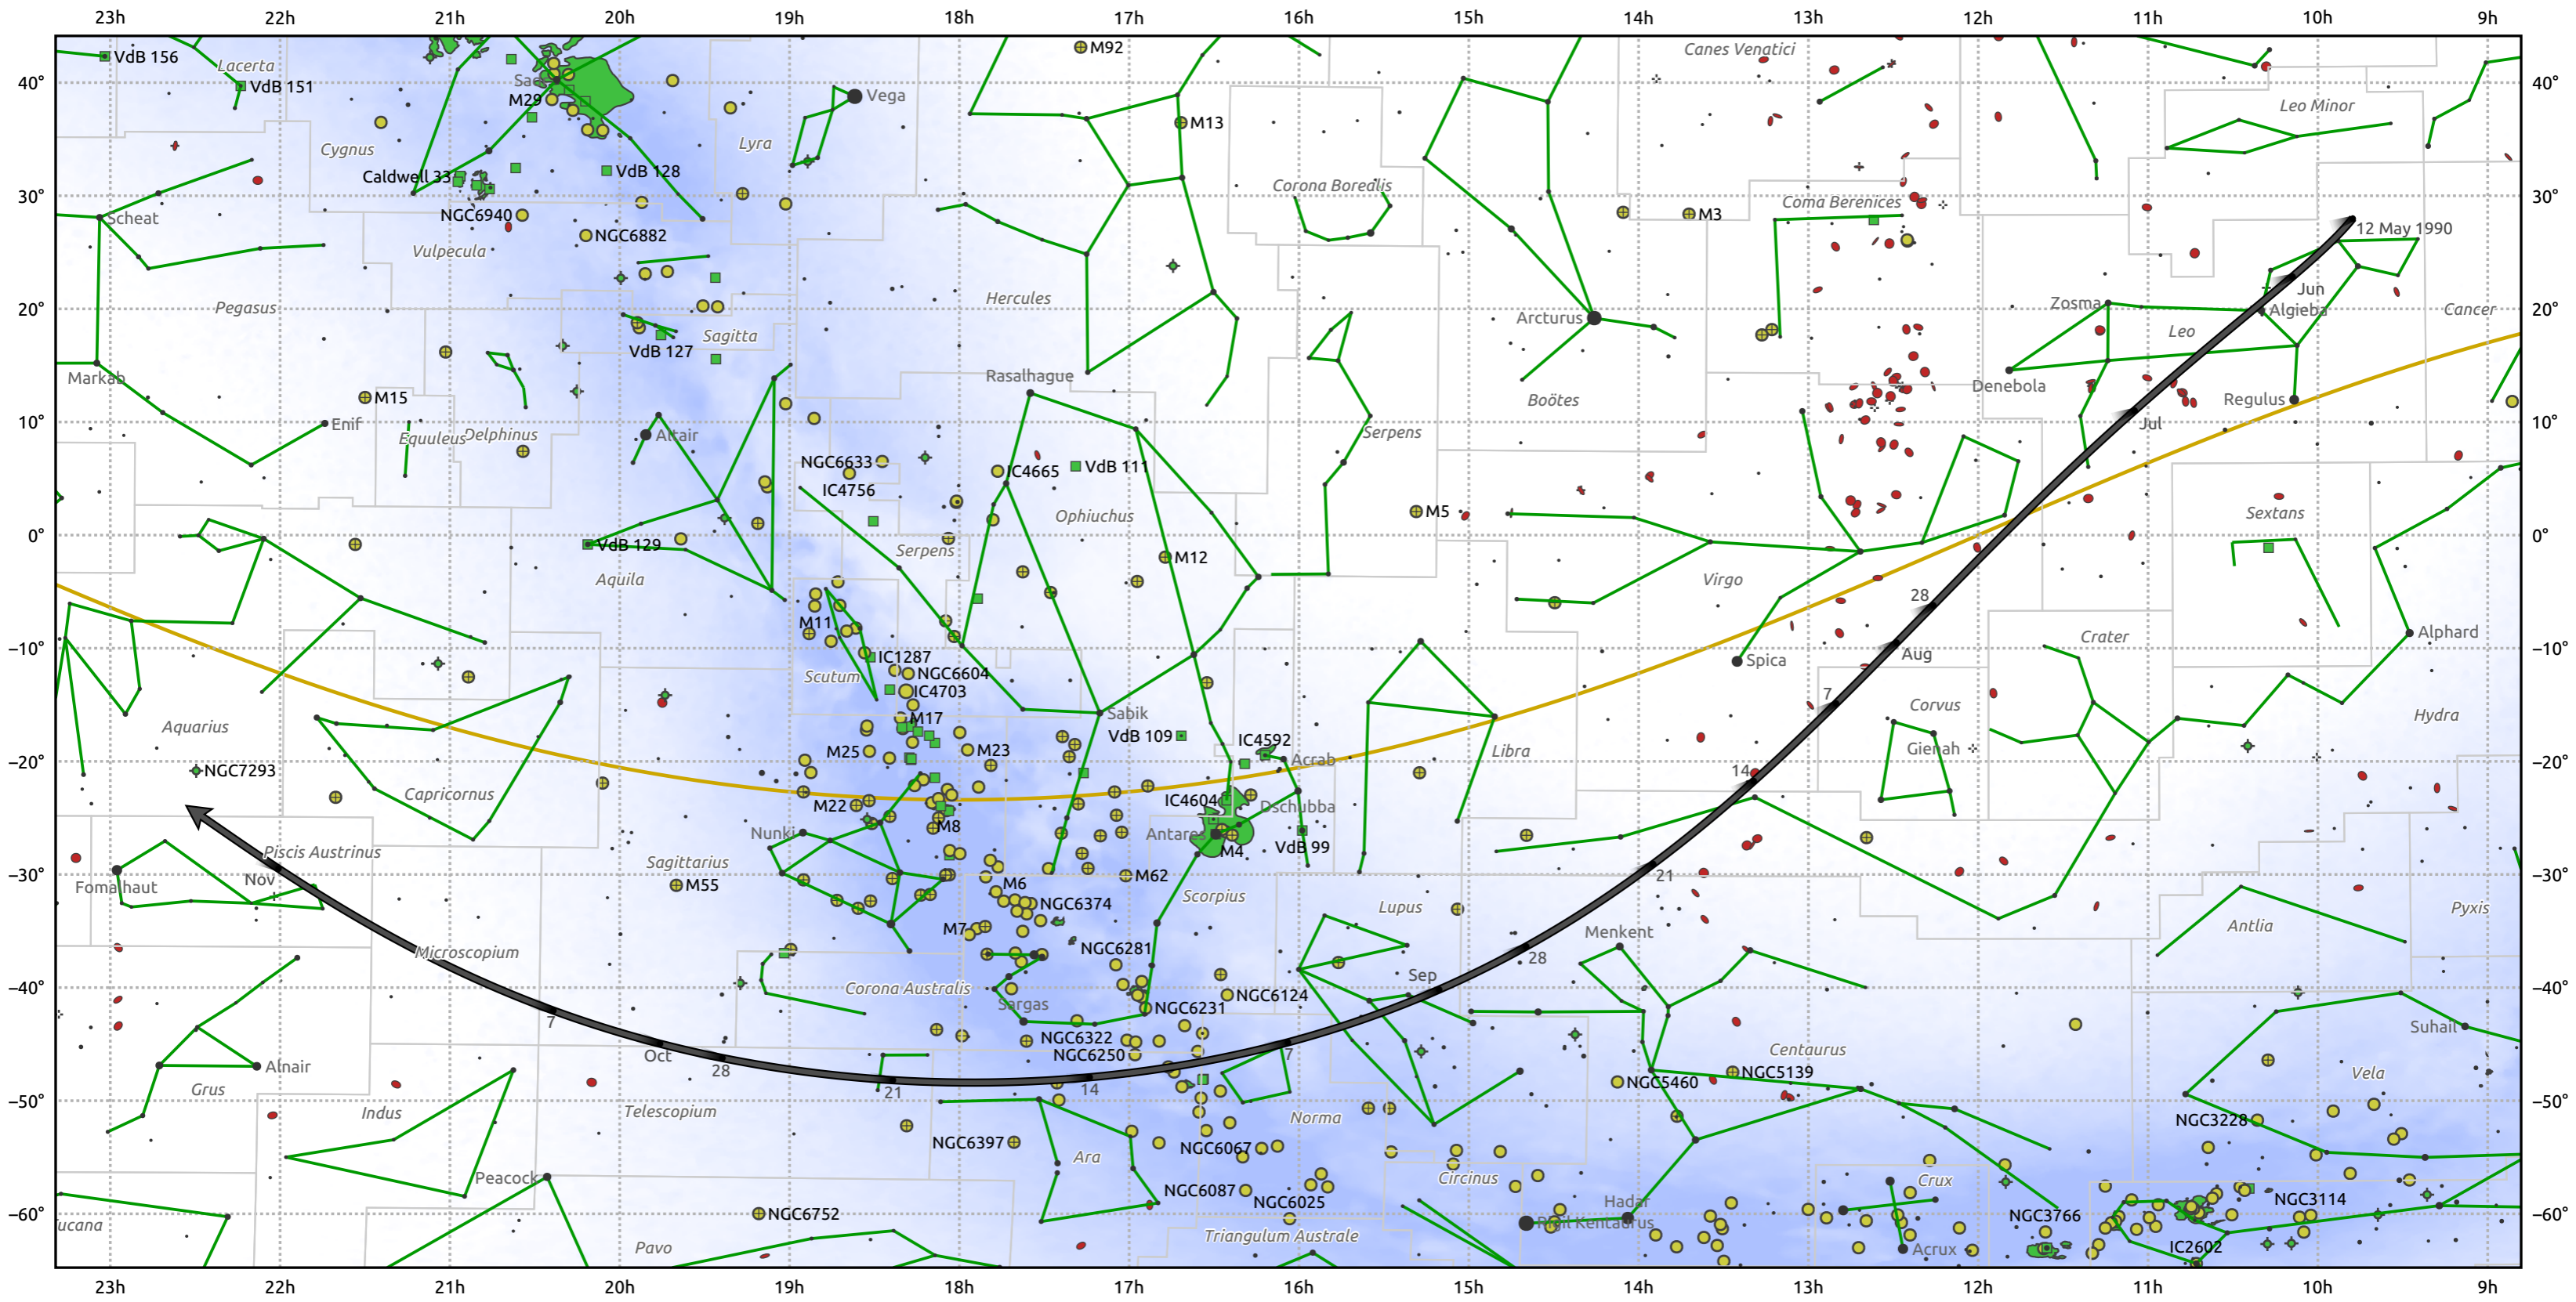

The path of 73P/Schwassmann-Wachmann starting on 12 May 1990

© Dominic Ford 2011–2024. Date markers placed at midnight UTC. Downloaded from <https://in-the-sky.org>

Date	Mag
1990 May 30	12.8
1990 Jun 15	11.7
1990 Jun 30	10.7
1990 Jul 1	10.7
1990 Jul 17	9.7
1990 Sep 1	9.6
1990 Sep 18	10.7
1990 Sep 30	11.8
1990 Oct 12	12.8
1990 Oct 24	13.9
1990 Nov 1	14.6
1990 Nov 6	15.0