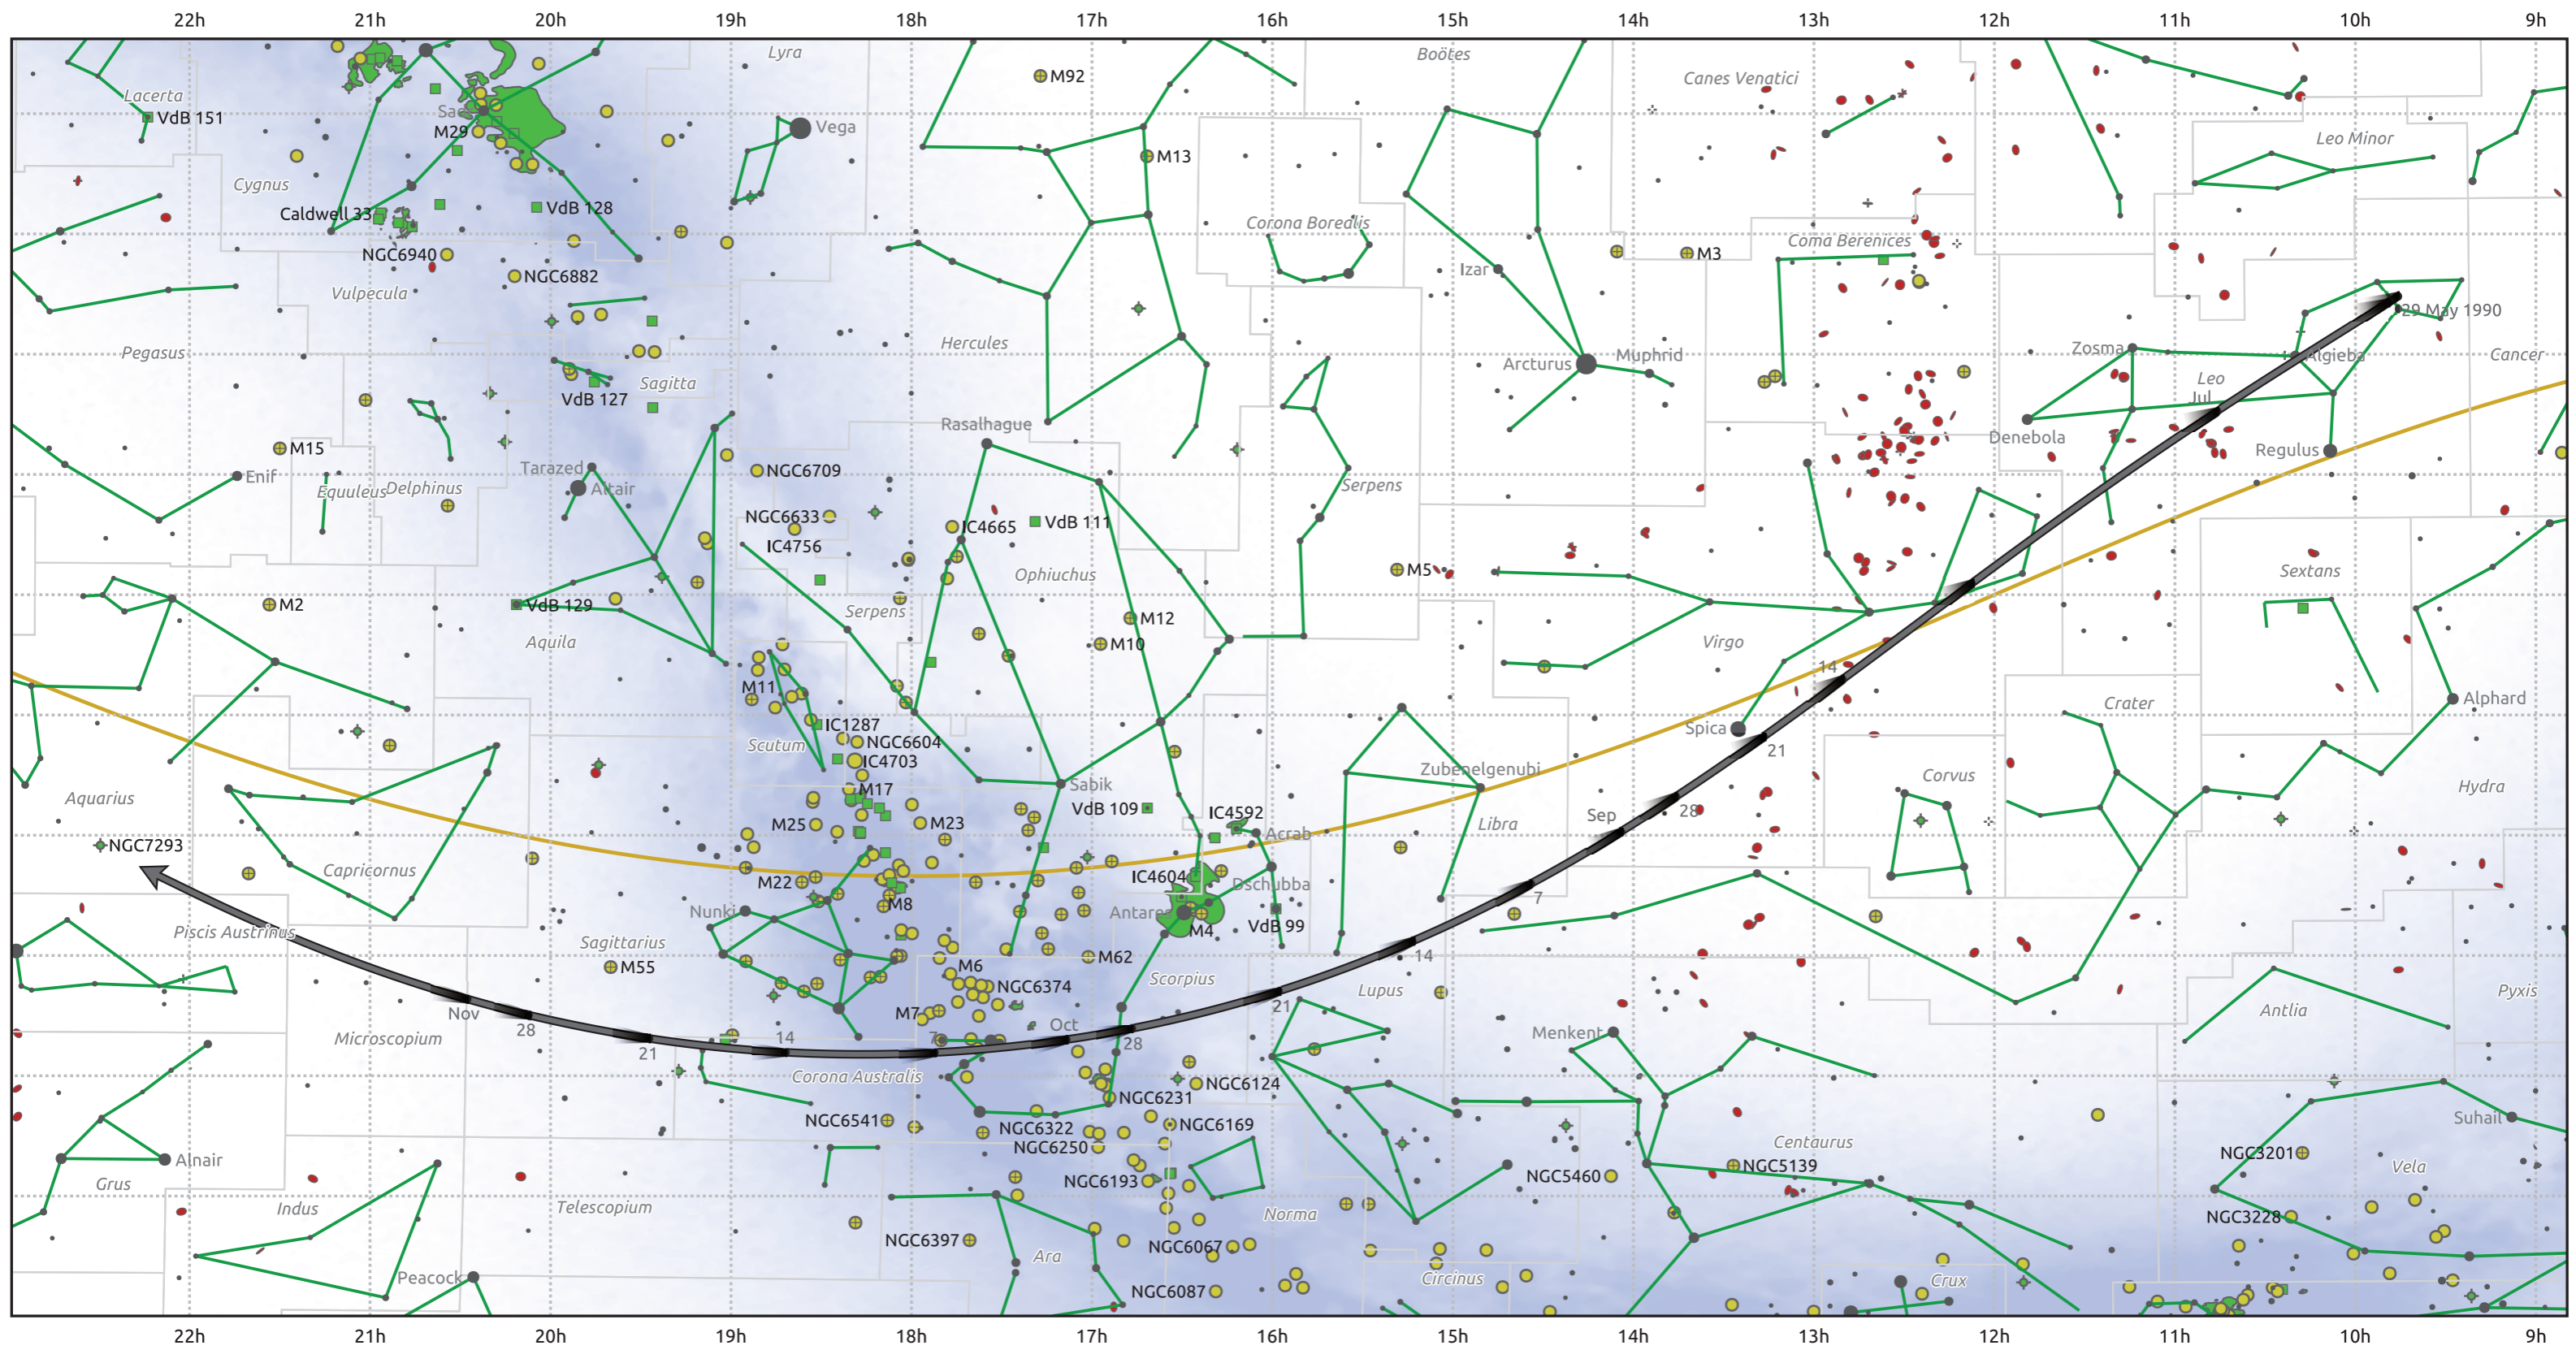

The path of 73P/Schwassmann-Wachmann starting on 29 May 1990

© Dominic Ford 2011–2024. Date markers placed at midnight UTC. Downloaded from <https://in-the-sky.org>

Magnitude scale: • 5.0 • 4.0 • 3.0 • 2.0 • 1.0 • 0.0

— Ecliptic Plane

● Galaxy
 ■ Bright nebula
 ● Open cluster
 ⊕ Globular cluster
 ◆ Planetary nebula

Date	Mag
1990 Jun 16	13.7
1990 Jul 1	12.8
1990 Jul 2	12.7
1990 Jul 17	11.7
1990 Aug 3	10.6
1990 Sep 1	10.0
1990 Oct 8	11.7
1990 Oct 22	12.7
1990 Nov 1	13.5
1990 Nov 4	13.8
1990 Nov 17	14.8