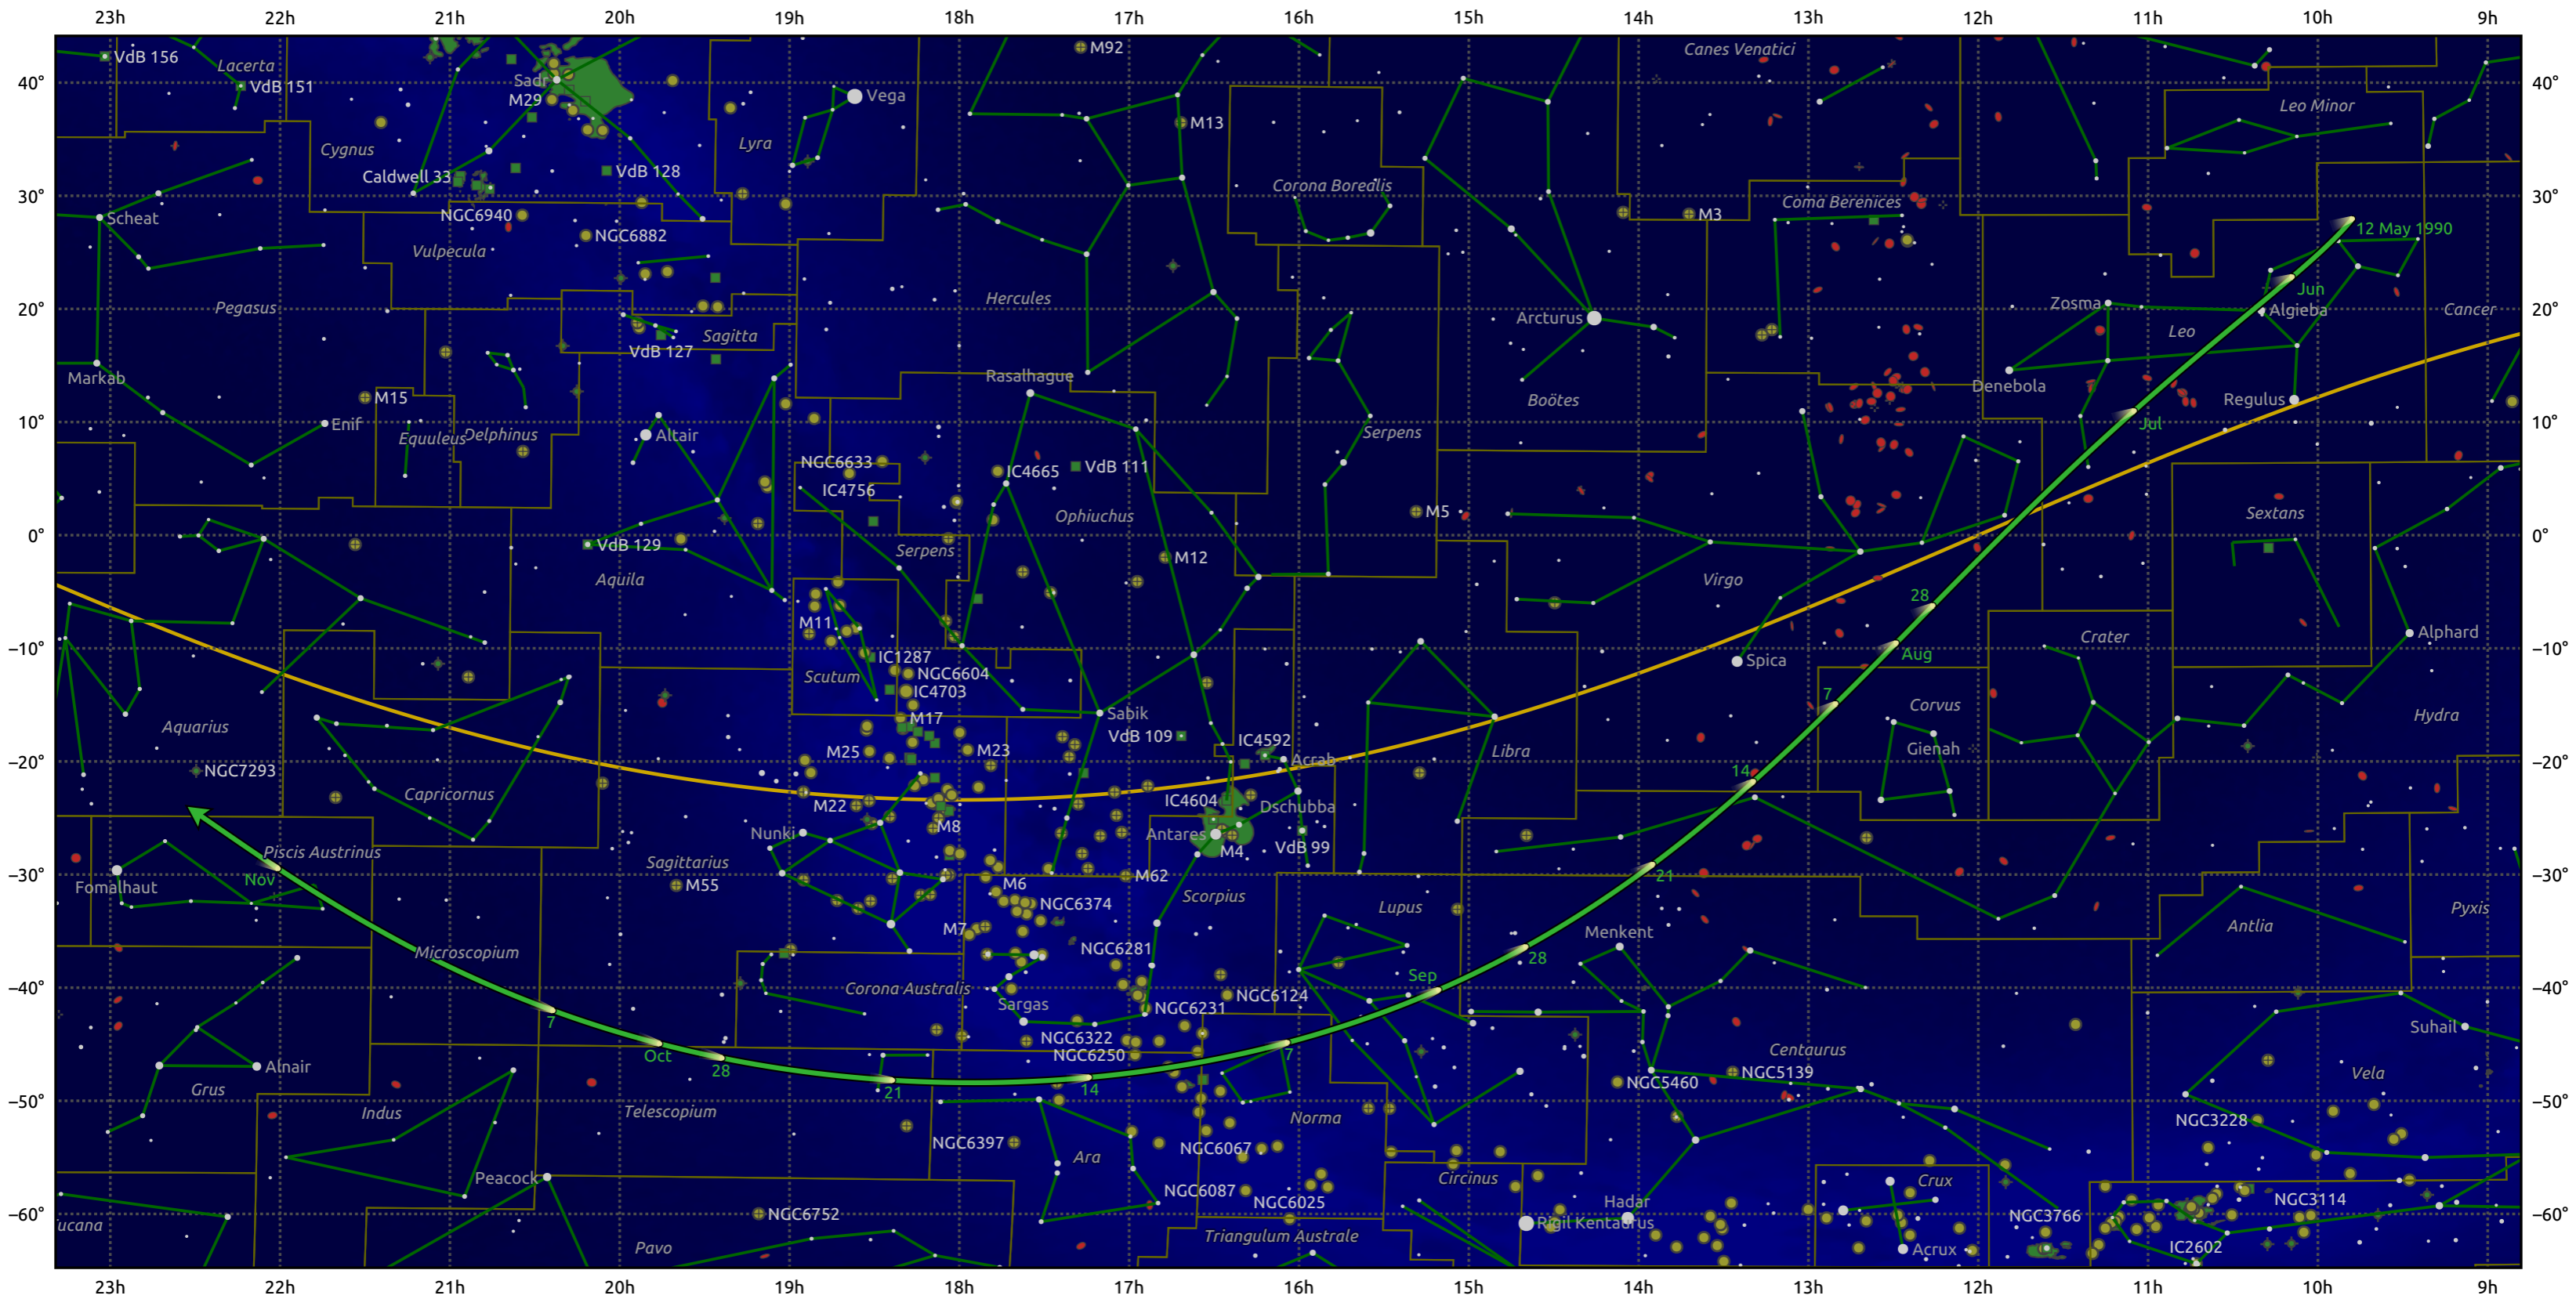

# The path of 73P/Schwassmann-Wachmann starting on 12 May 1990

© Dominic Ford 2011–2024. Date markers placed at midnight UTC. Downloaded from <https://in-the-sky.org>

Magnitude scale:  -5.0  -4.0  -3.0  -2.0  -1.0  0.0  -1.0

— Ecliptic Plane

Galaxy  Bright nebula  Open cluster  Globular cluster  Planetary nebula

Date	Mag
1990 May 30	12.8
1990 Jun 15	11.7
1990 Jun 30	10.7
1990 Jul 1	10.7
1990 Jul 17	9.7
1990 Sep 1	9.6
1990 Sep 18	10.7
1990 Sep 30	11.8
1990 Oct 12	12.8
1990 Oct 24	13.9
1990 Nov 1	14.6
1990 Nov 6	15.0