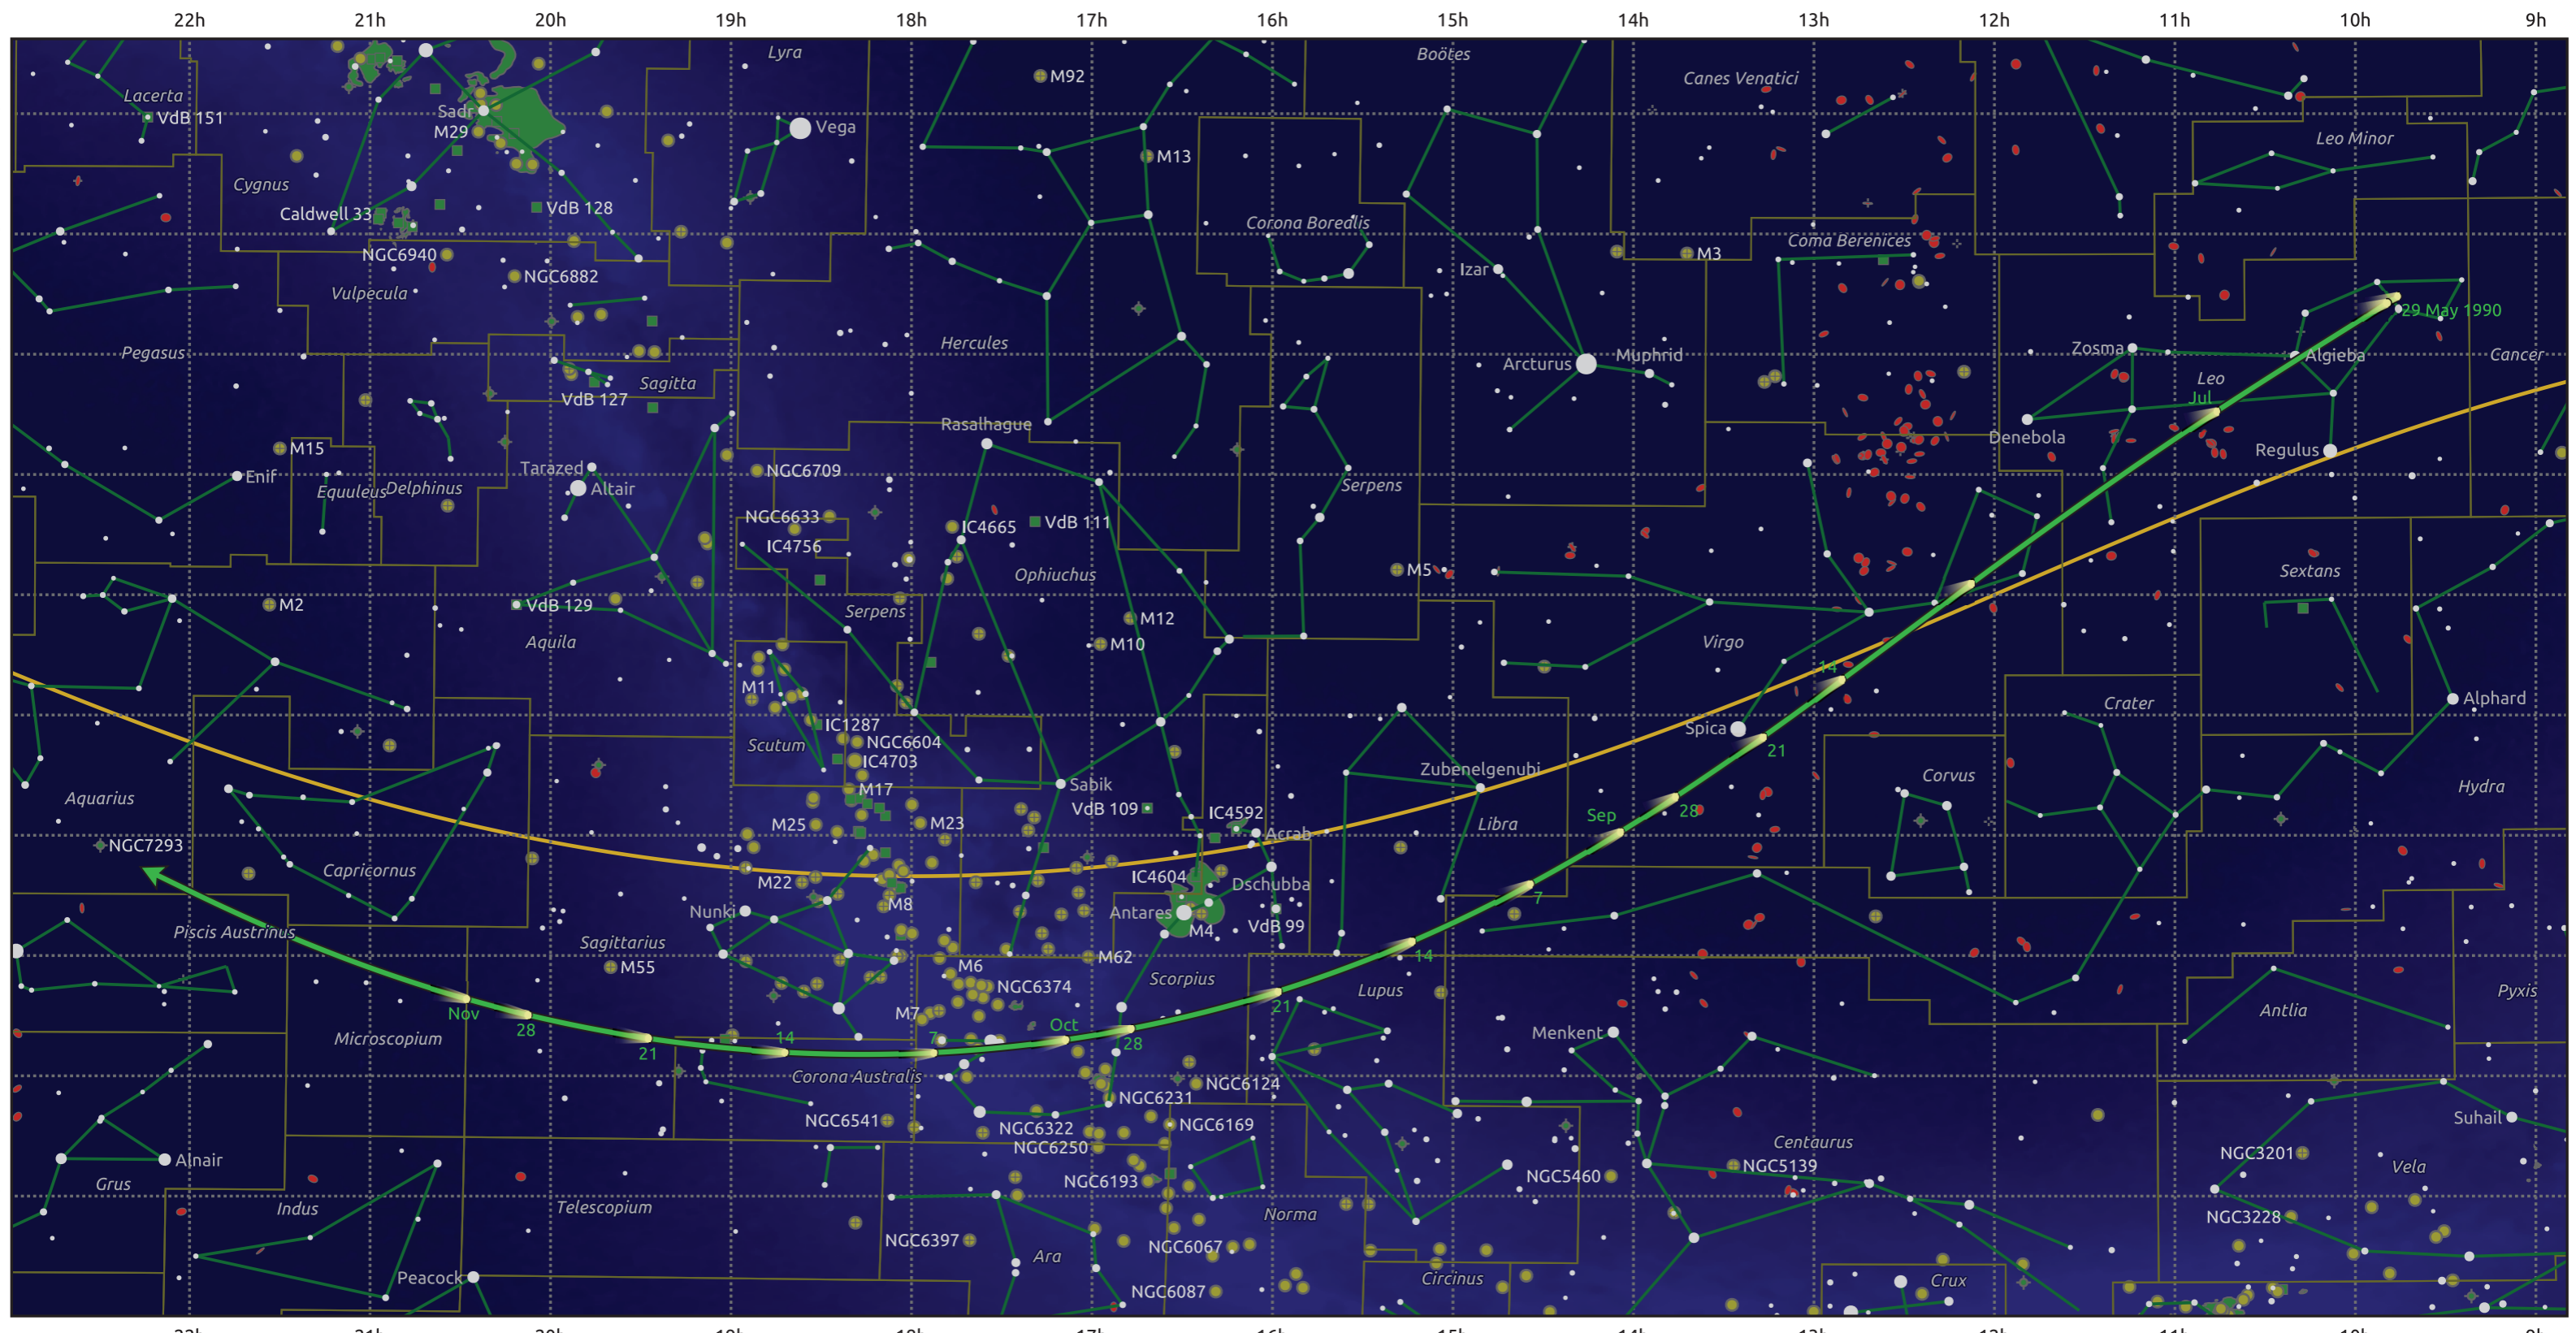

The path of 73P/Schwassmann-Wachmann starting on 29 May 1990

© Dominic Ford 2011–2024. Date markers placed at midnight UTC. Downloaded from <https://in-the-sky.org>

Magnitude scale: • 5.0 • 4.0 • 3.0 • 2.0 • 1.0 • 0.0

— Ecliptic Plane

- Galaxy
- Bright nebula
- Open cluster
- ⊕ Globular cluster
- ◆ Planetary nebula

Date	Mag
1990 Jun 16	13.7
1990 Jul 1	12.8
1990 Jul 2	12.7
1990 Jul 17	11.7
1990 Aug 3	10.6
1990 Sep 1	10.0
1990 Oct 8	11.7
1990 Oct 22	12.7
1990 Nov 1	13.5
1990 Nov 4	13.8
1990 Nov 17	14.8